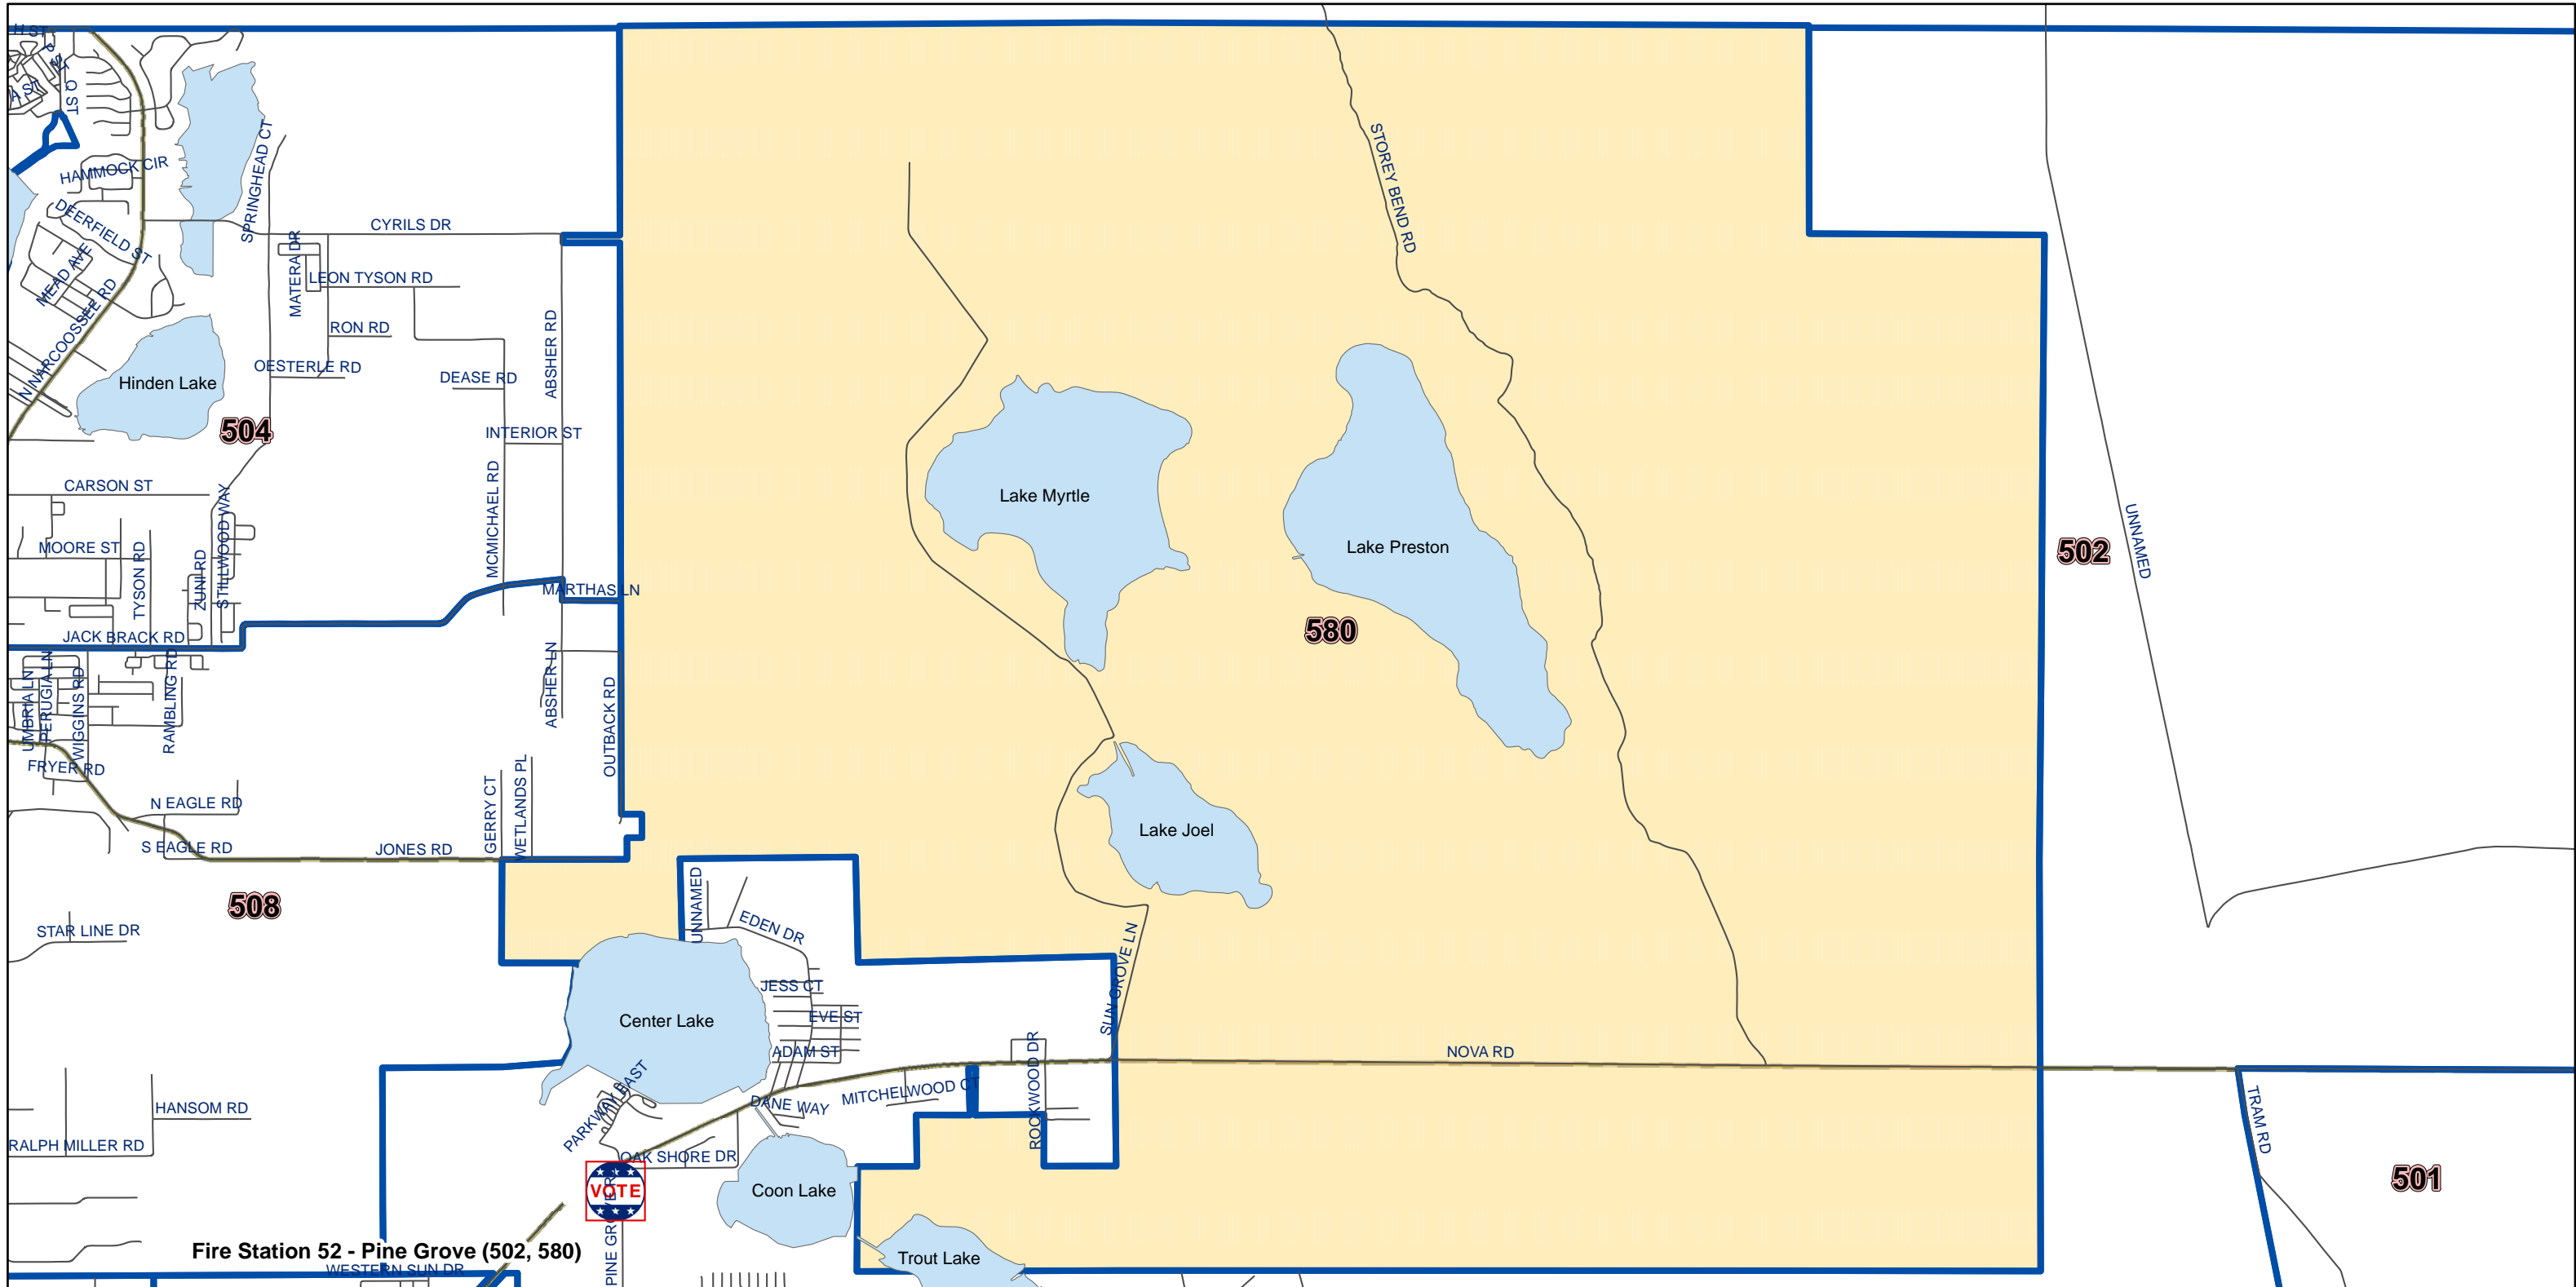

Osceola County Voting Precinct 580

U:\Mapping GIS\GIS Map Files\Map Templates\Precincts\Precinct 580.mxd

POLLING LOCATION NOT SHOWN WITHIN THE BOUNDARY OF THIS PRECINCT

MAP PRODUCED BY
THE OSCEOLA COUNTY
SUPERVISOR OF
ELECTIONS OFFICE.

Polling Location:
Fire Station 52 - Pine Grove
1420 Pine Grove Rd.
St. Cloud, FL 34771

DISCLAIMER: The Supervisor of Elections Office and Osceola County specifically disclaims any warranty, either expressed or implied, including, but not limited to, the implied warranties of merchantability and fitness for a particular use. The entire risk as to quality and performance is with the requestor. In no event will the County or its staff be liable for any direct, indirect, incidental, special, consequential, or other damages, including loss of profit, arising out of the use of this data even if the County has been advised of the possibility of such damages. The requestor acknowledges and accepts the limitations of the Data, including the fact that the Data is dynamic and is in a constant state of maintenance, correction and update.

DISCLAIMER: Precinct boundaries may not have been modified to include the latest annexations within the cities of Kissimmee and St. Cloud. Any questions as to the precinct boundaries in these areas should be directed to the Osceola County Supervisor of Elections Office.