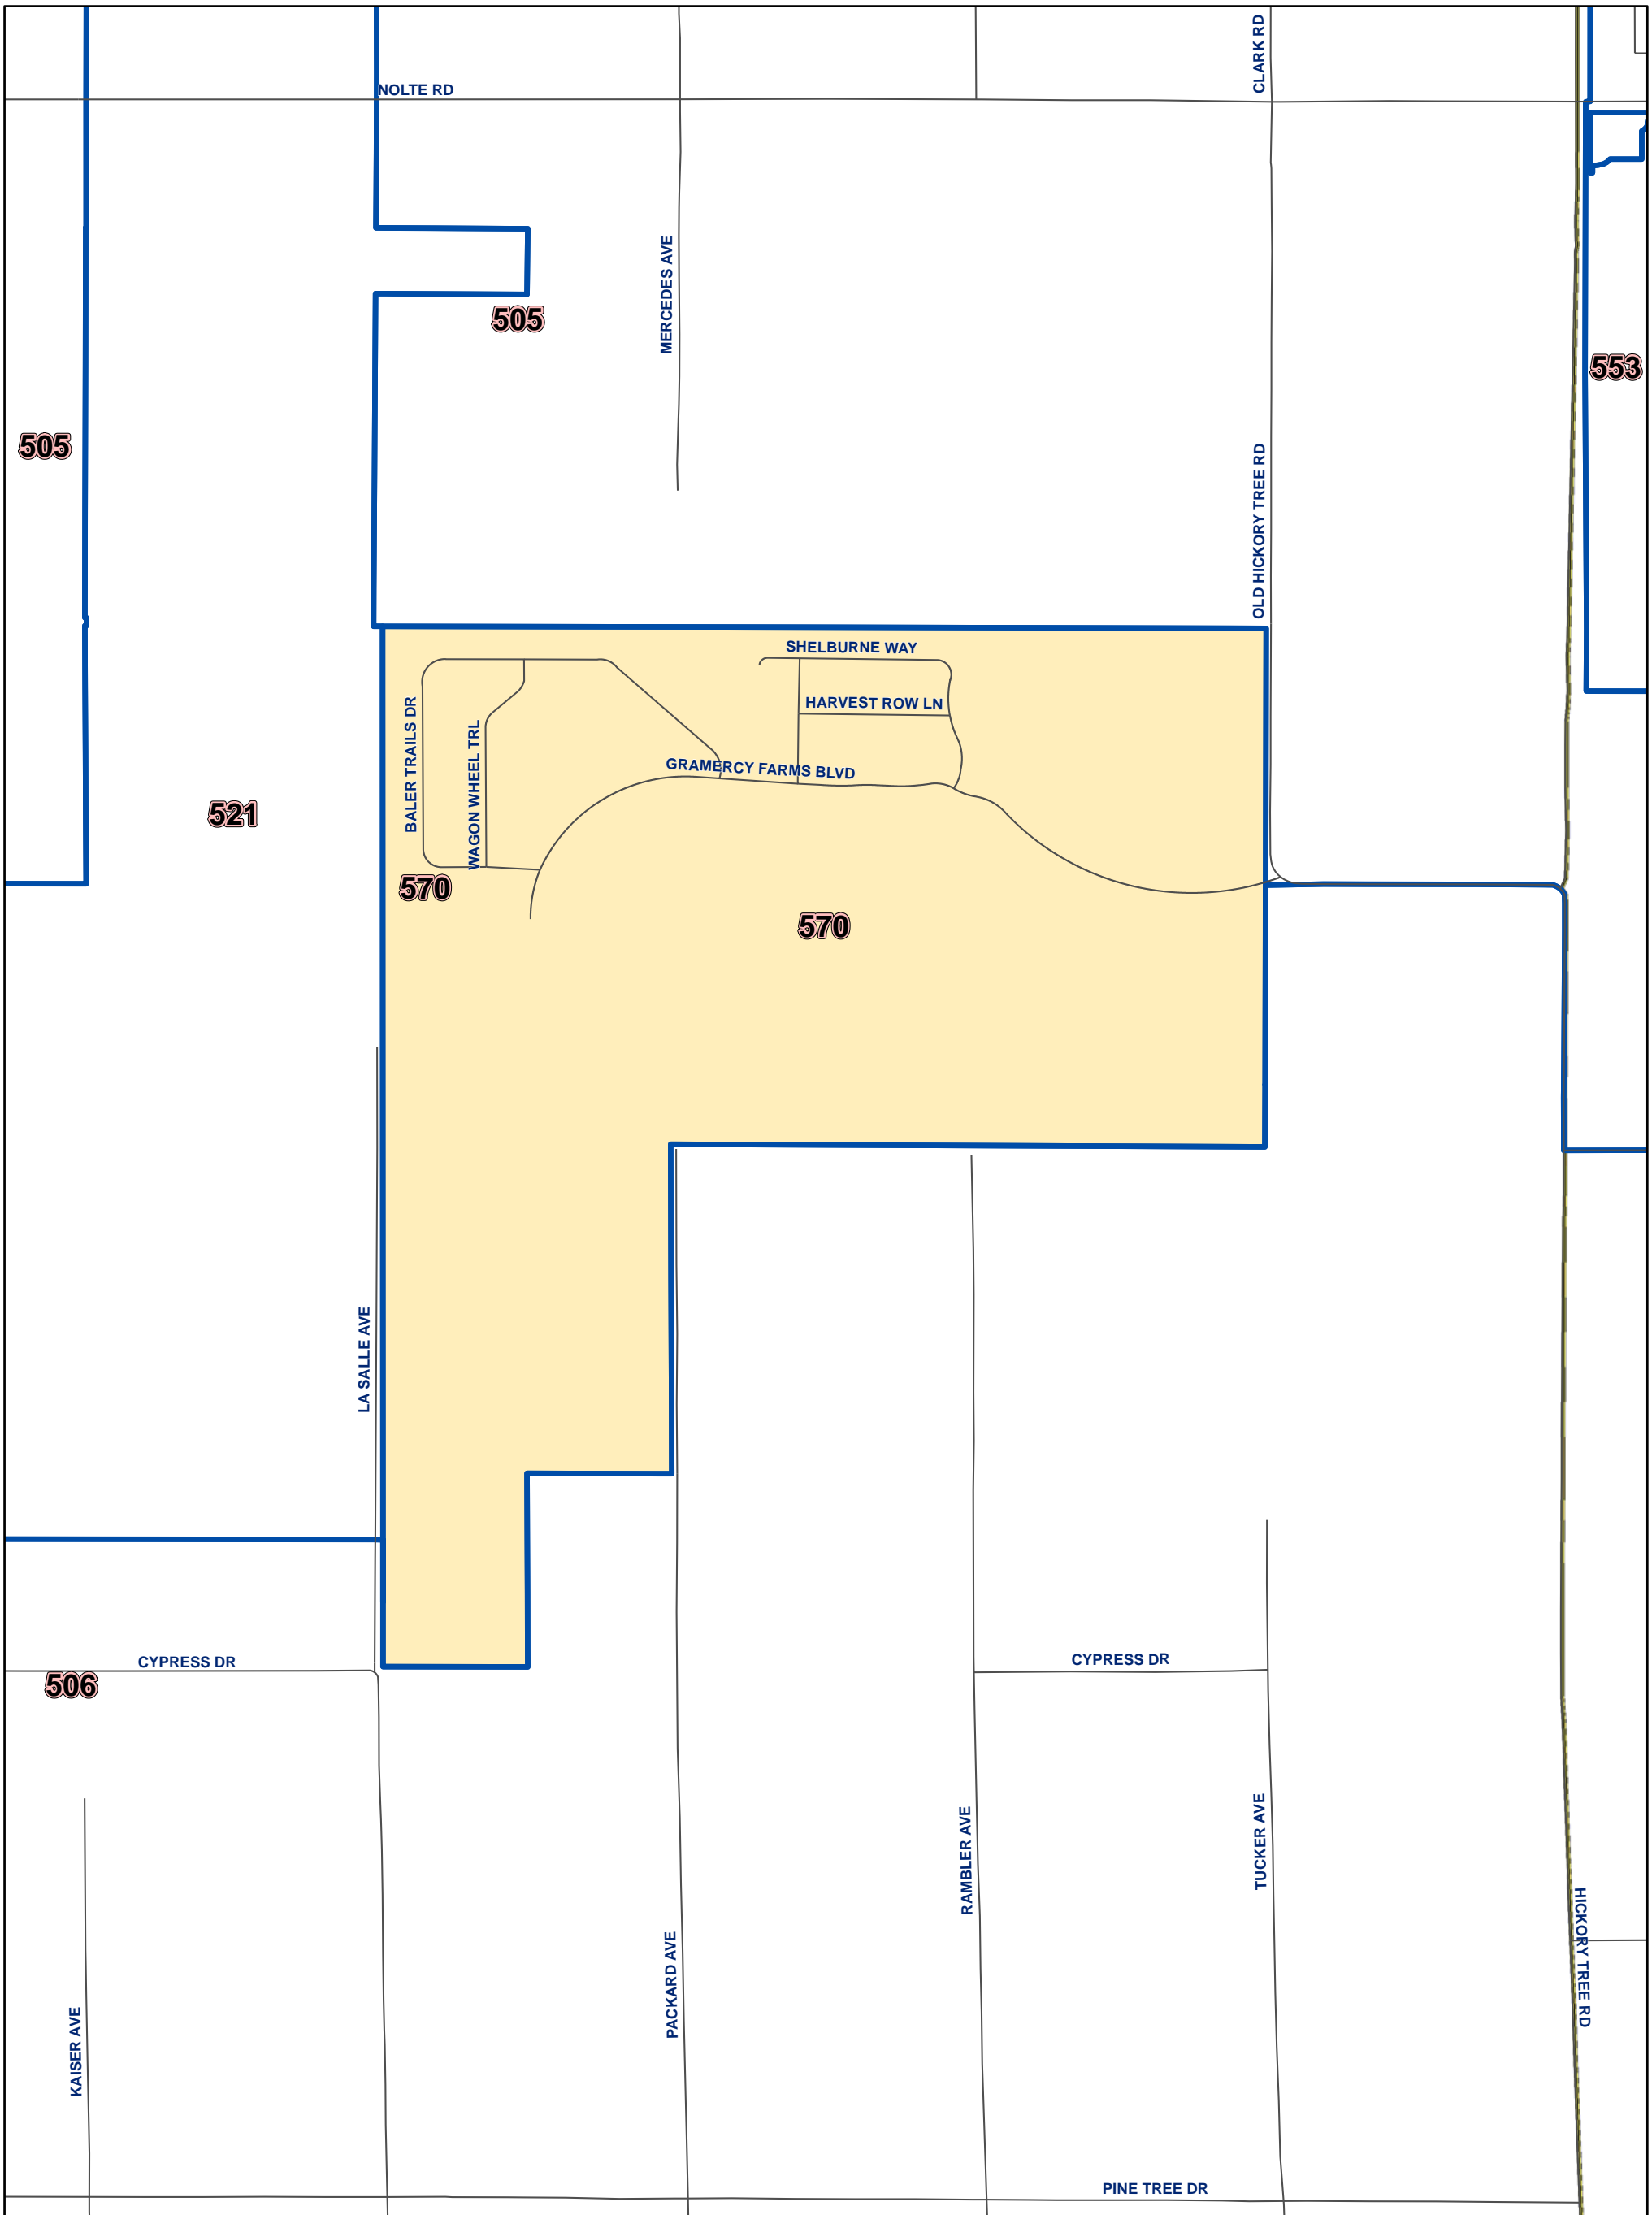

Osceola County Voting Precinct 570

MAP PRODUCED BY
THE OSCEOLA COUNTY
SUPERVISOR OF
ELECTIONS OFFICE.

Polling Location:
Fire Station 53 - Deer Run
4070 Hickory Tree Rd.
St. Cloud, FL 34772

Disclaimer: Precinct boundaries may not have been modified to include the latest annexations within the cities of Kissimmee and St. Cloud. Any questions as to the precinct boundaries in these areas should be directed to the Osceola County Supervisor of Elections Office.

POLLING LOCATION NOT SHOWN WITHIN THE BOUNDARY OF THIS PRECINCT