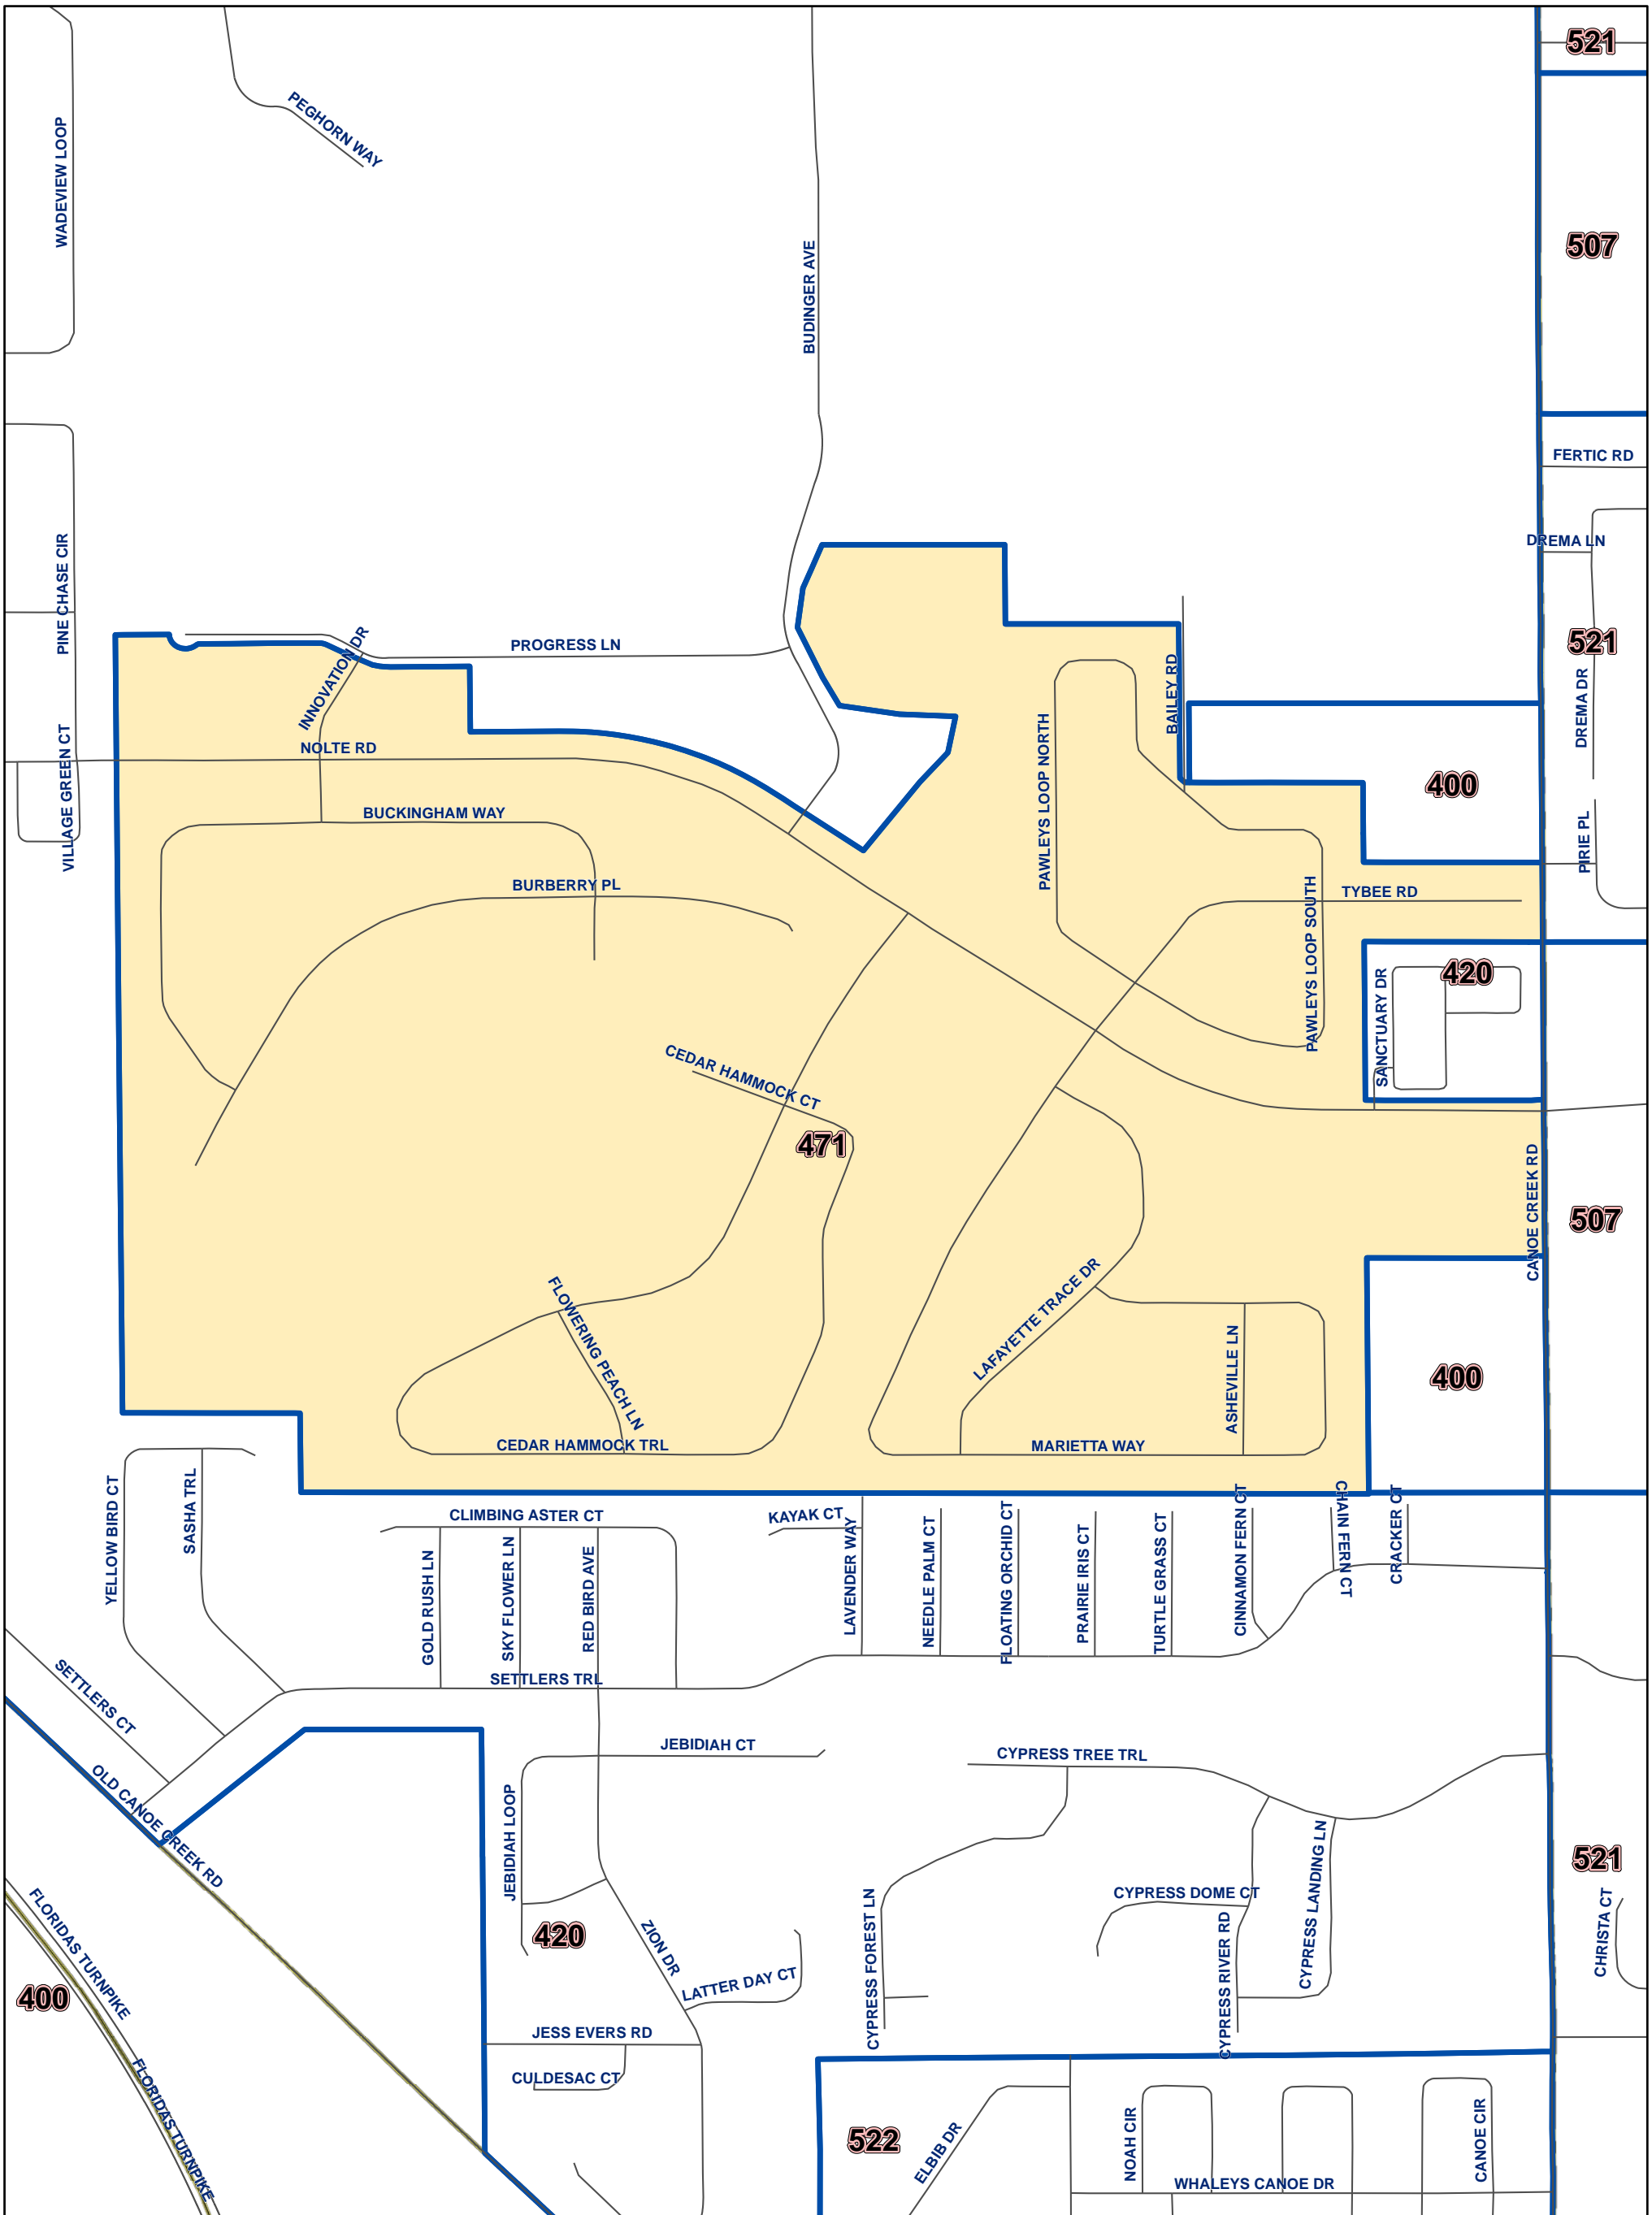

Osceola County Voting Precinct 471

MAP PRODUCED BY
THE OSCEOLA COUNTY
SUPERVISOR OF
ELECTIONS OFFICE.

Polling Location:
17th Street Civic Center
3001 17th St.
St. Cloud, FL 34769

Disclaimer: Precinct boundaries may not have been modified to include the latest annexations within the cities of Kissimmee and St. Cloud. Any questions as to the precinct boundaries in these areas should be directed to the Osceola County Supervisor of Elections Office.

POLLING LOCATION NOT SHOWN WITHIN THE BOUNDARY OF THIS PRECINCT