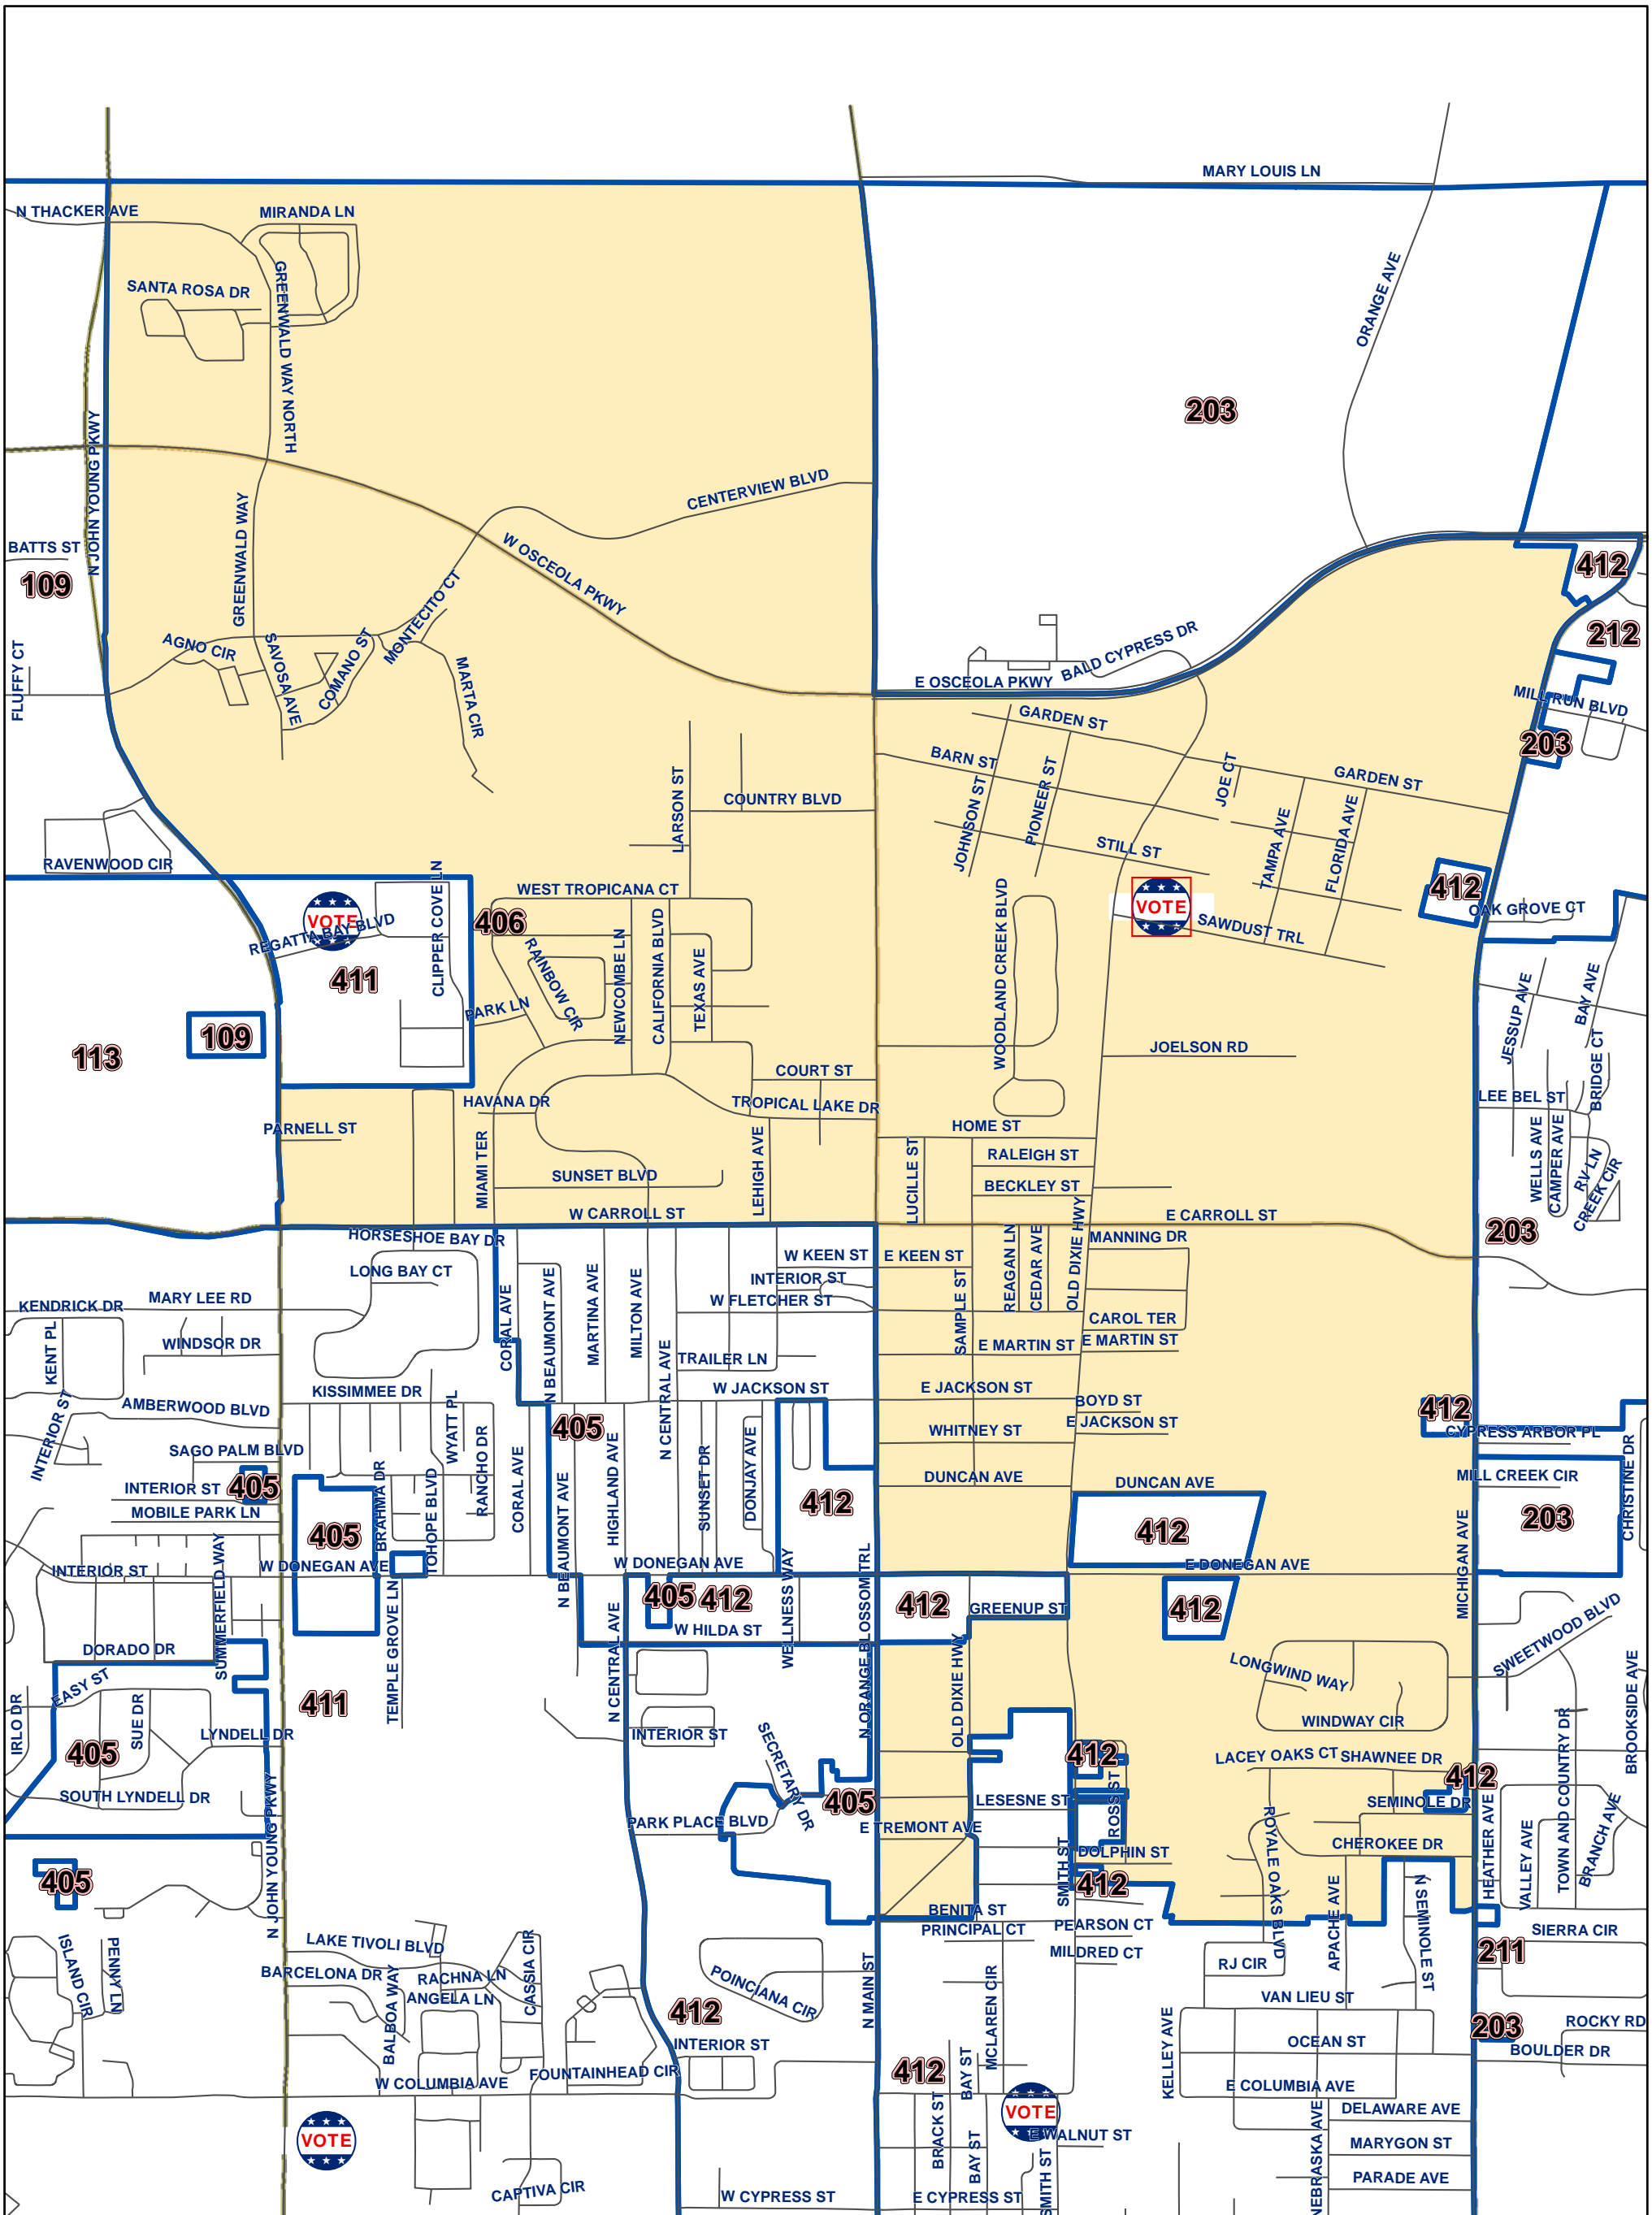

Osceola County Voting Precinct 406

MAP PRODUCED BY
THE OSCEOLA COUNTY
SUPERVISOR OF
ELECTIONS OFFICE.

Polling Location:
Marydia Community Center
707 Sawdust Trail
Kissimmee, FL 34744

Disclaimer: Precinct boundaries may not have been modified to include the latest annexations within the cities of Kissimmee and St. Cloud. Any questions as to the precinct boundaries in these areas should be directed to the Osceola County Supervisor of Elections Office.