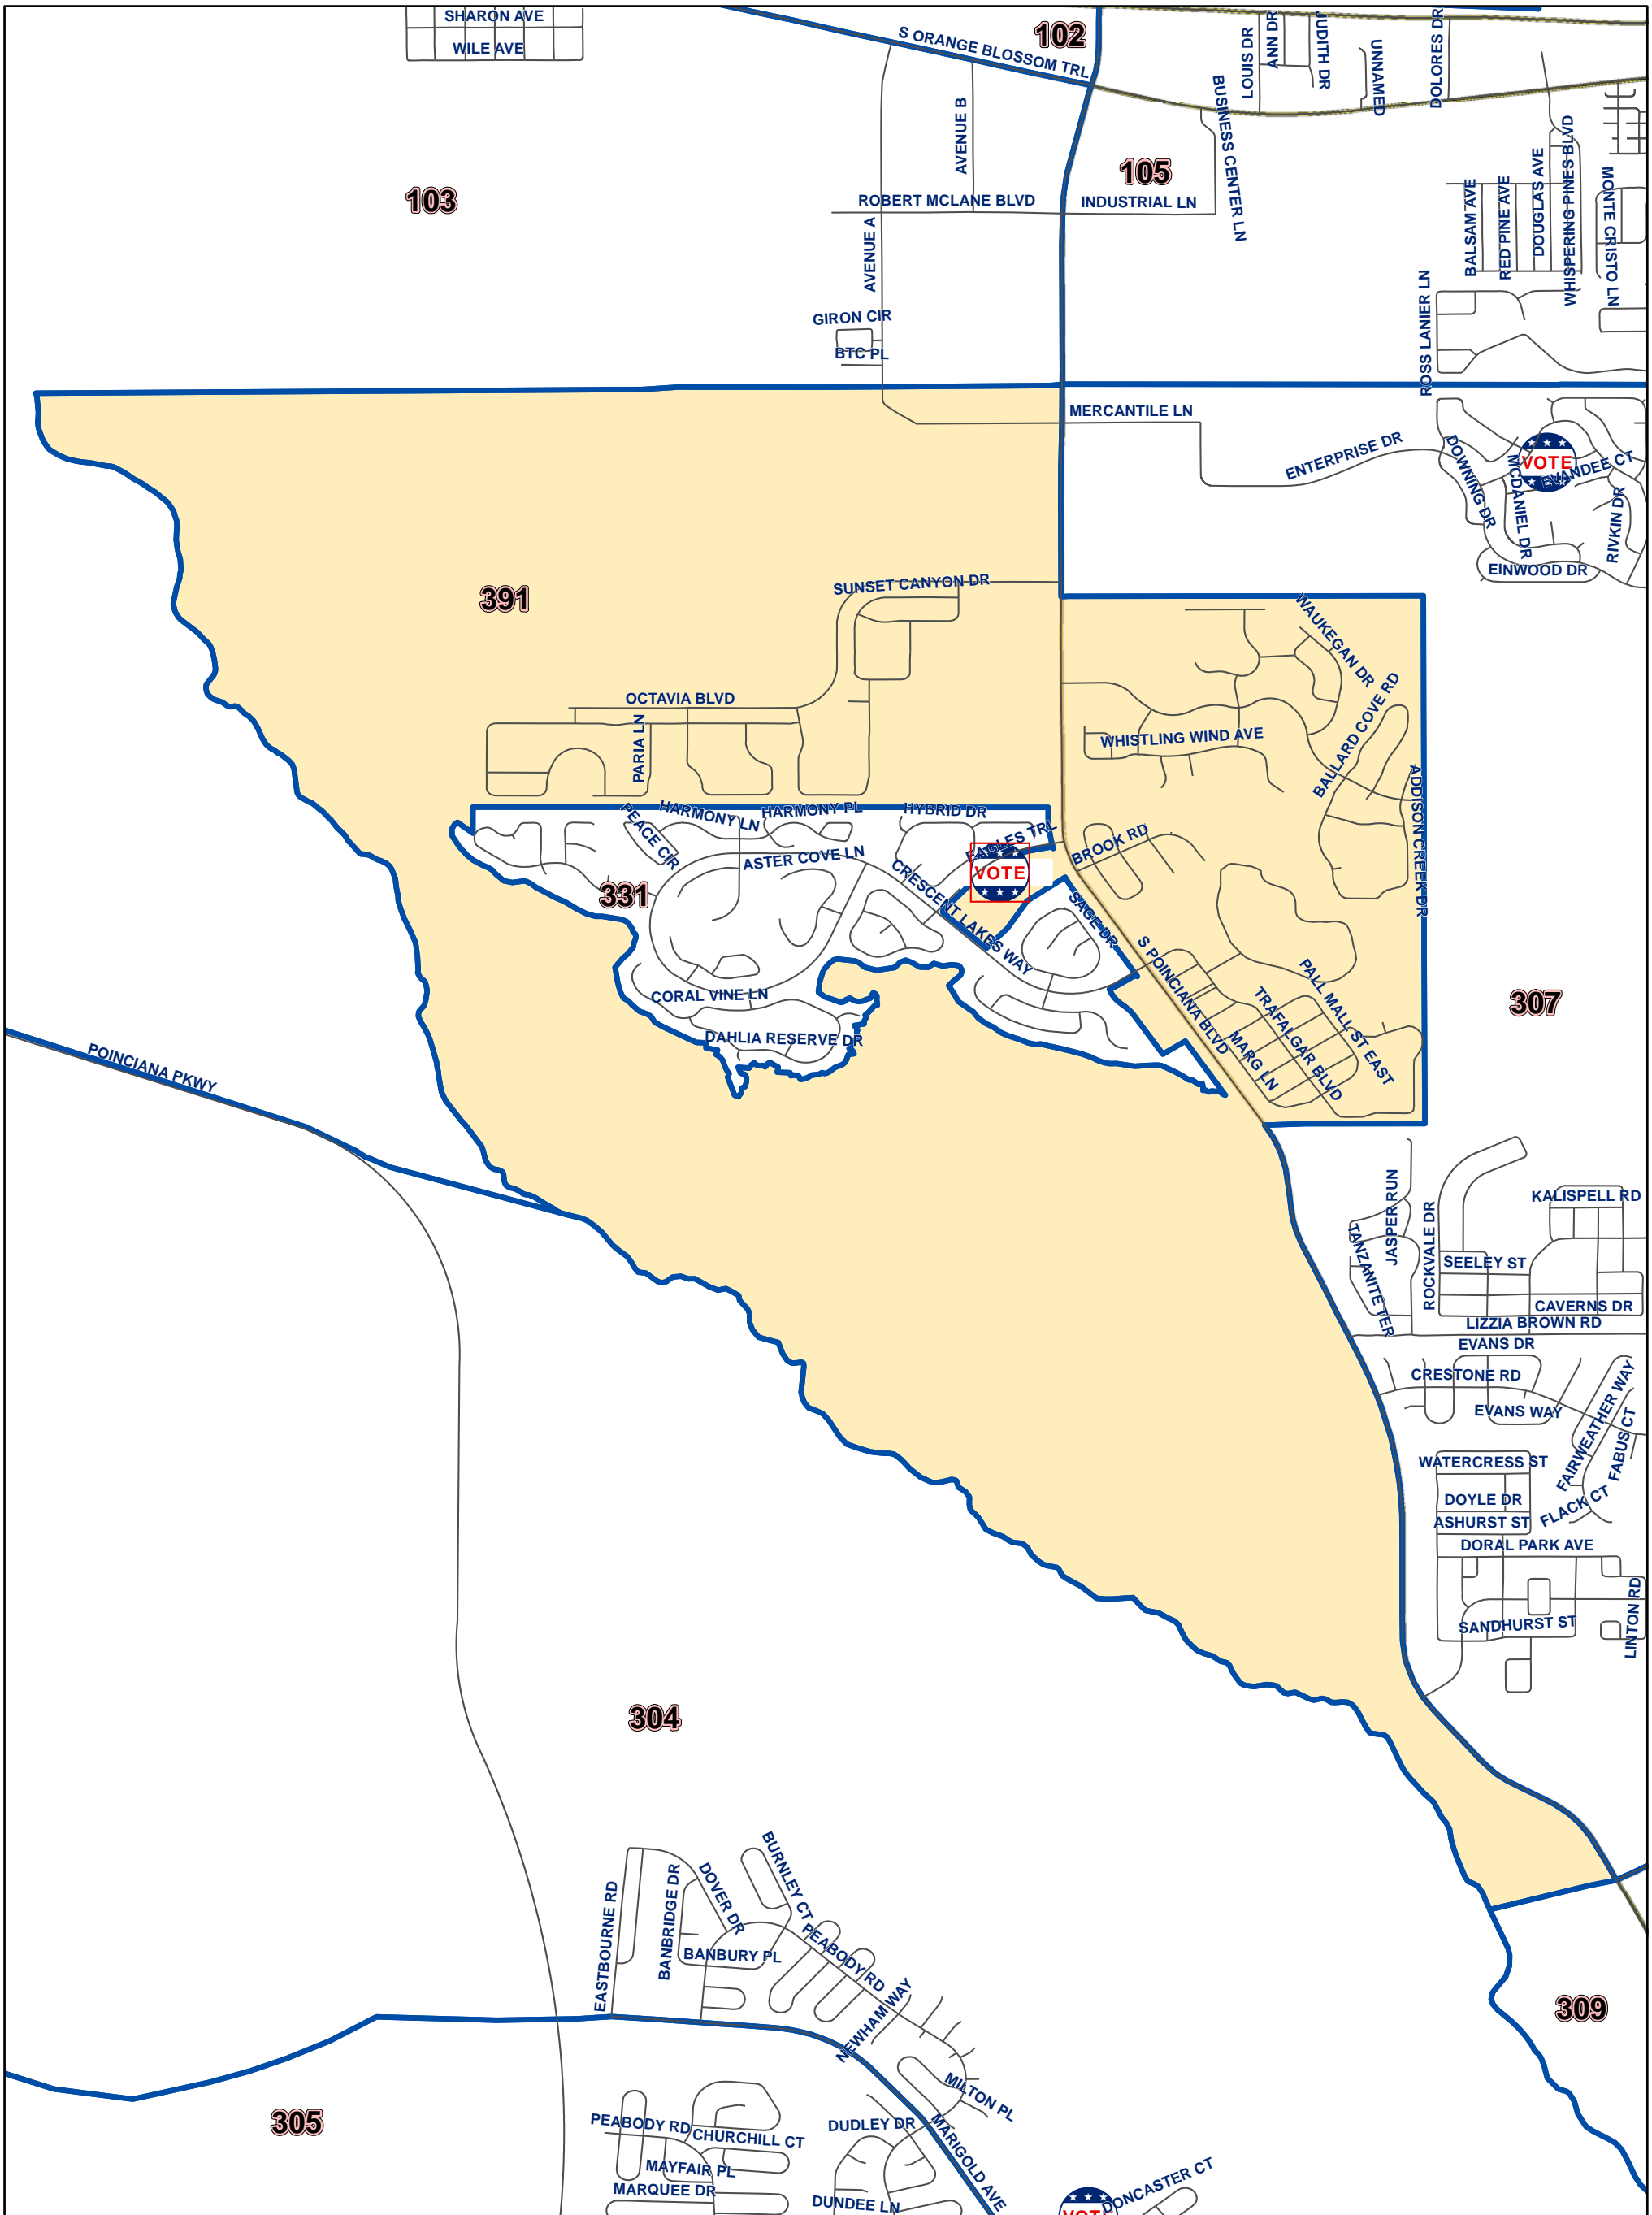

Osceola County Voting Precinct 391

MAP PRODUCED BY
THE OSCEOLA COUNTY
SUPERVISOR OF
ELECTIONS OFFICE.

Polling Location:
Poinciana Library
101 N. Doverplum Ave.
Poinciana, FL 34758

Disclaimer: Precinct boundaries may not have been modified to include the latest annexations within the cities of Kissimmee and St. Cloud. Any questions as to the precinct boundaries in these areas should be directed to the Osceola County Supervisor of Elections Office.