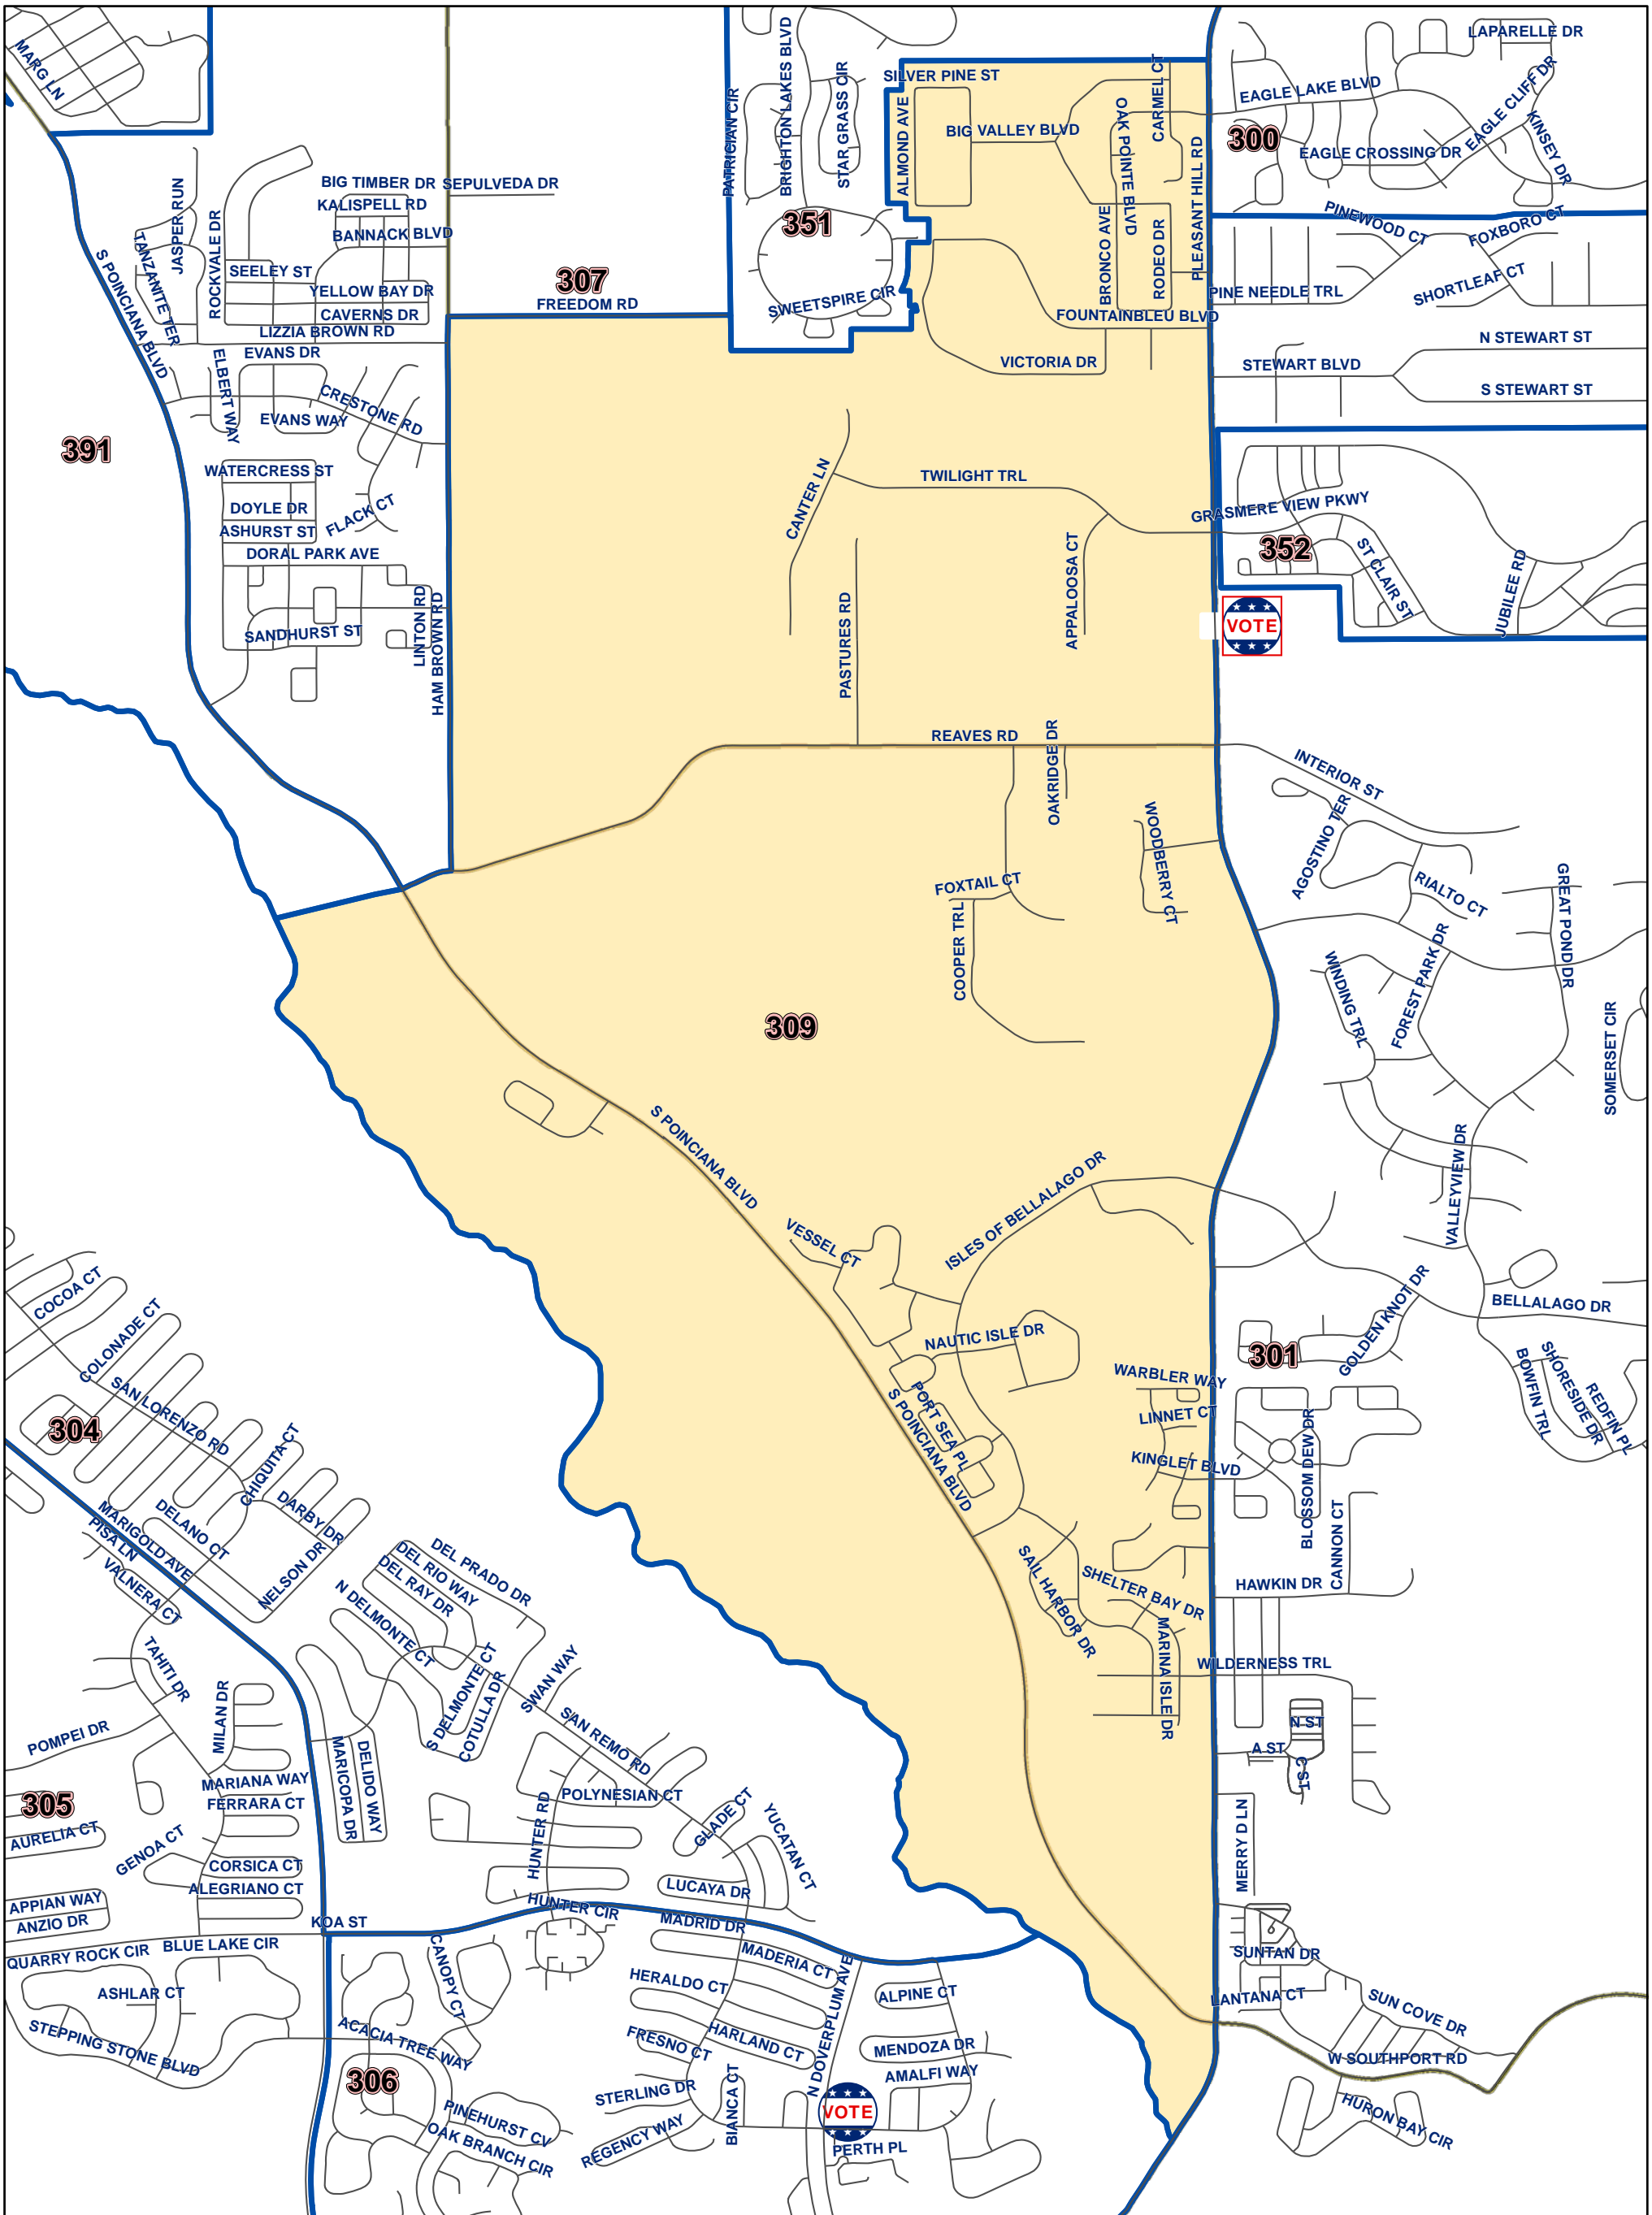

Osceola County Voting Precinct 309

MAP PRODUCED BY
THE OSCEOLA COUNTY
SUPERVISOR OF
ELECTIONS OFFICE.

Polling Location:
Poinciana Christian Church
3181 Pleasant Hill Rd.
Kissimmee, FL 34746

POLLING LOCATION NOT SHOWN WITHIN THE BOUNDARY OF THIS PRECINCT

Disclaimer: Precinct boundaries may not have been modified to include the latest annexations within the cities of Kissimmee and St. Cloud. Any questions as to the precinct boundaries in these areas should be directed to the Osceola County Supervisor of Elections Office.