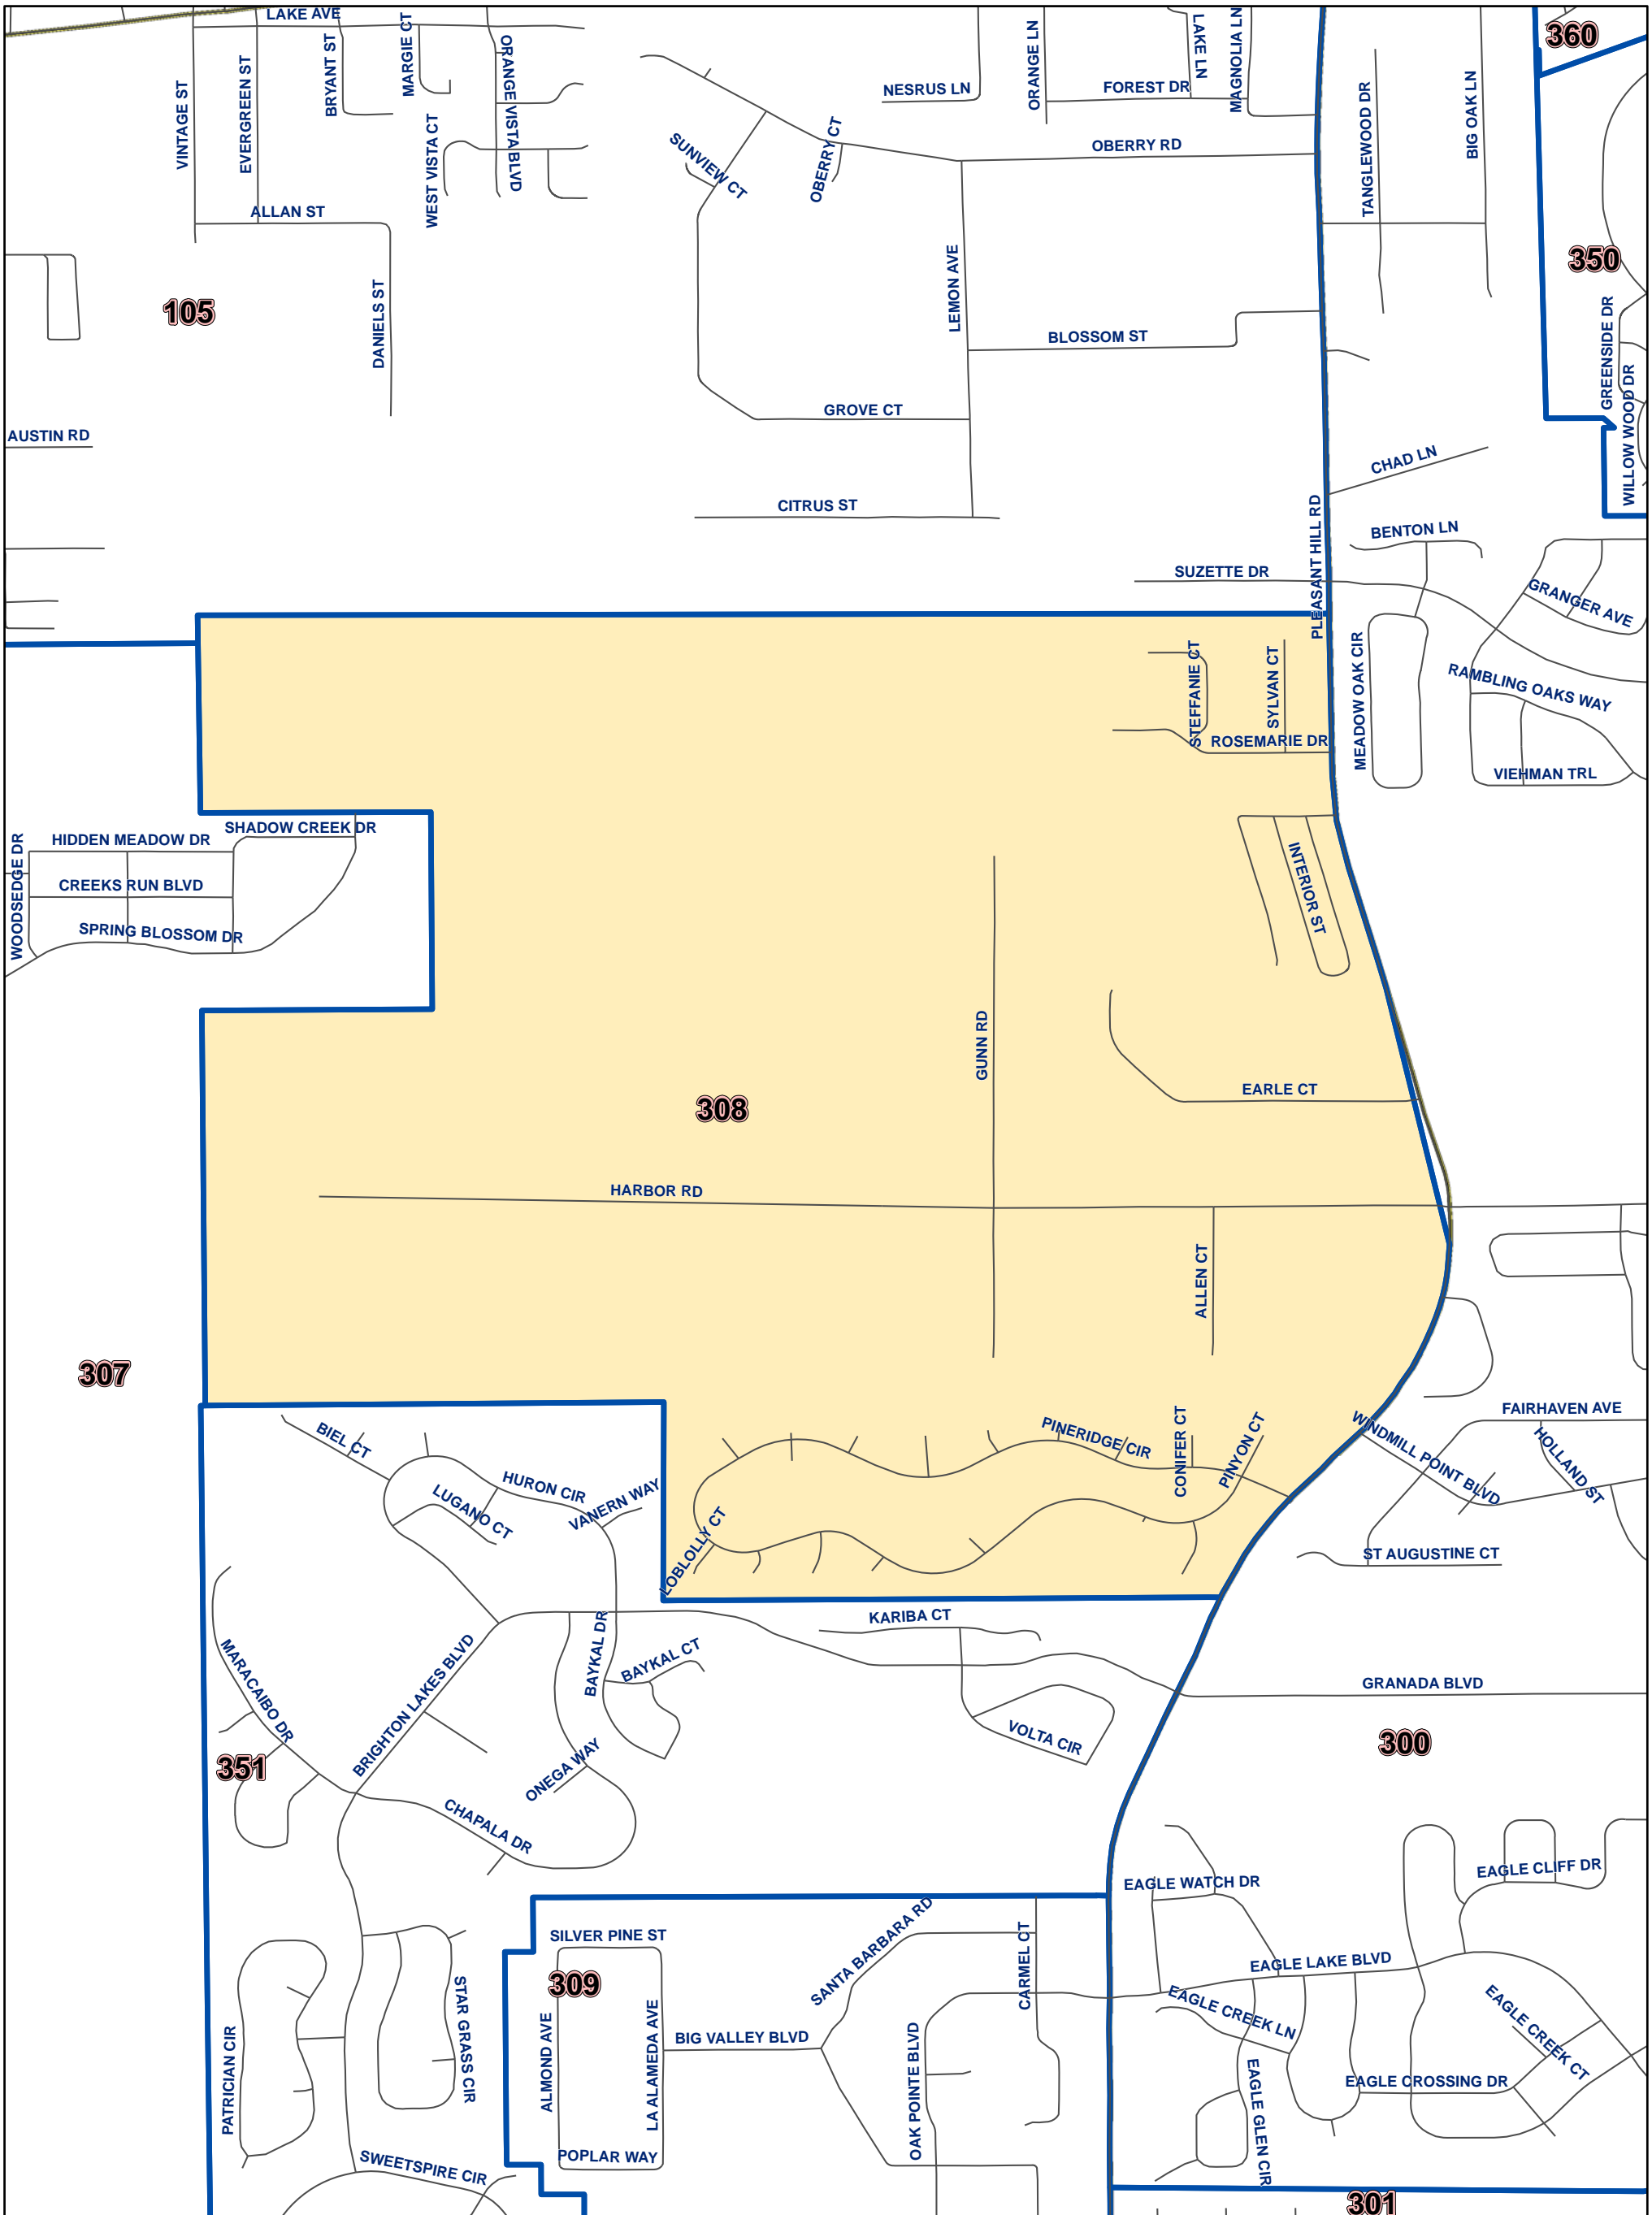

Osceola County Voting Precinct 308

MAP PRODUCED BY
THE OSCEOLA COUNTY
SUPERVISOR OF
ELECTIONS OFFICE.

Polling Location:
Pleasant Hill Elementary School
1253 Pleasant Hill Rd.
Kissimmee, FL 34741

POLLING LOCATION NOT SHOWN WITHIN THE BOUNDARY OF THIS PRECINCT

Disclaimer: Precinct boundaries may not have been modified to include the latest annexations within the cities of Kissimmee and St. Cloud. Any questions as to the precinct boundaries in these areas should be directed to the Osceola County Supervisor of Elections Office.