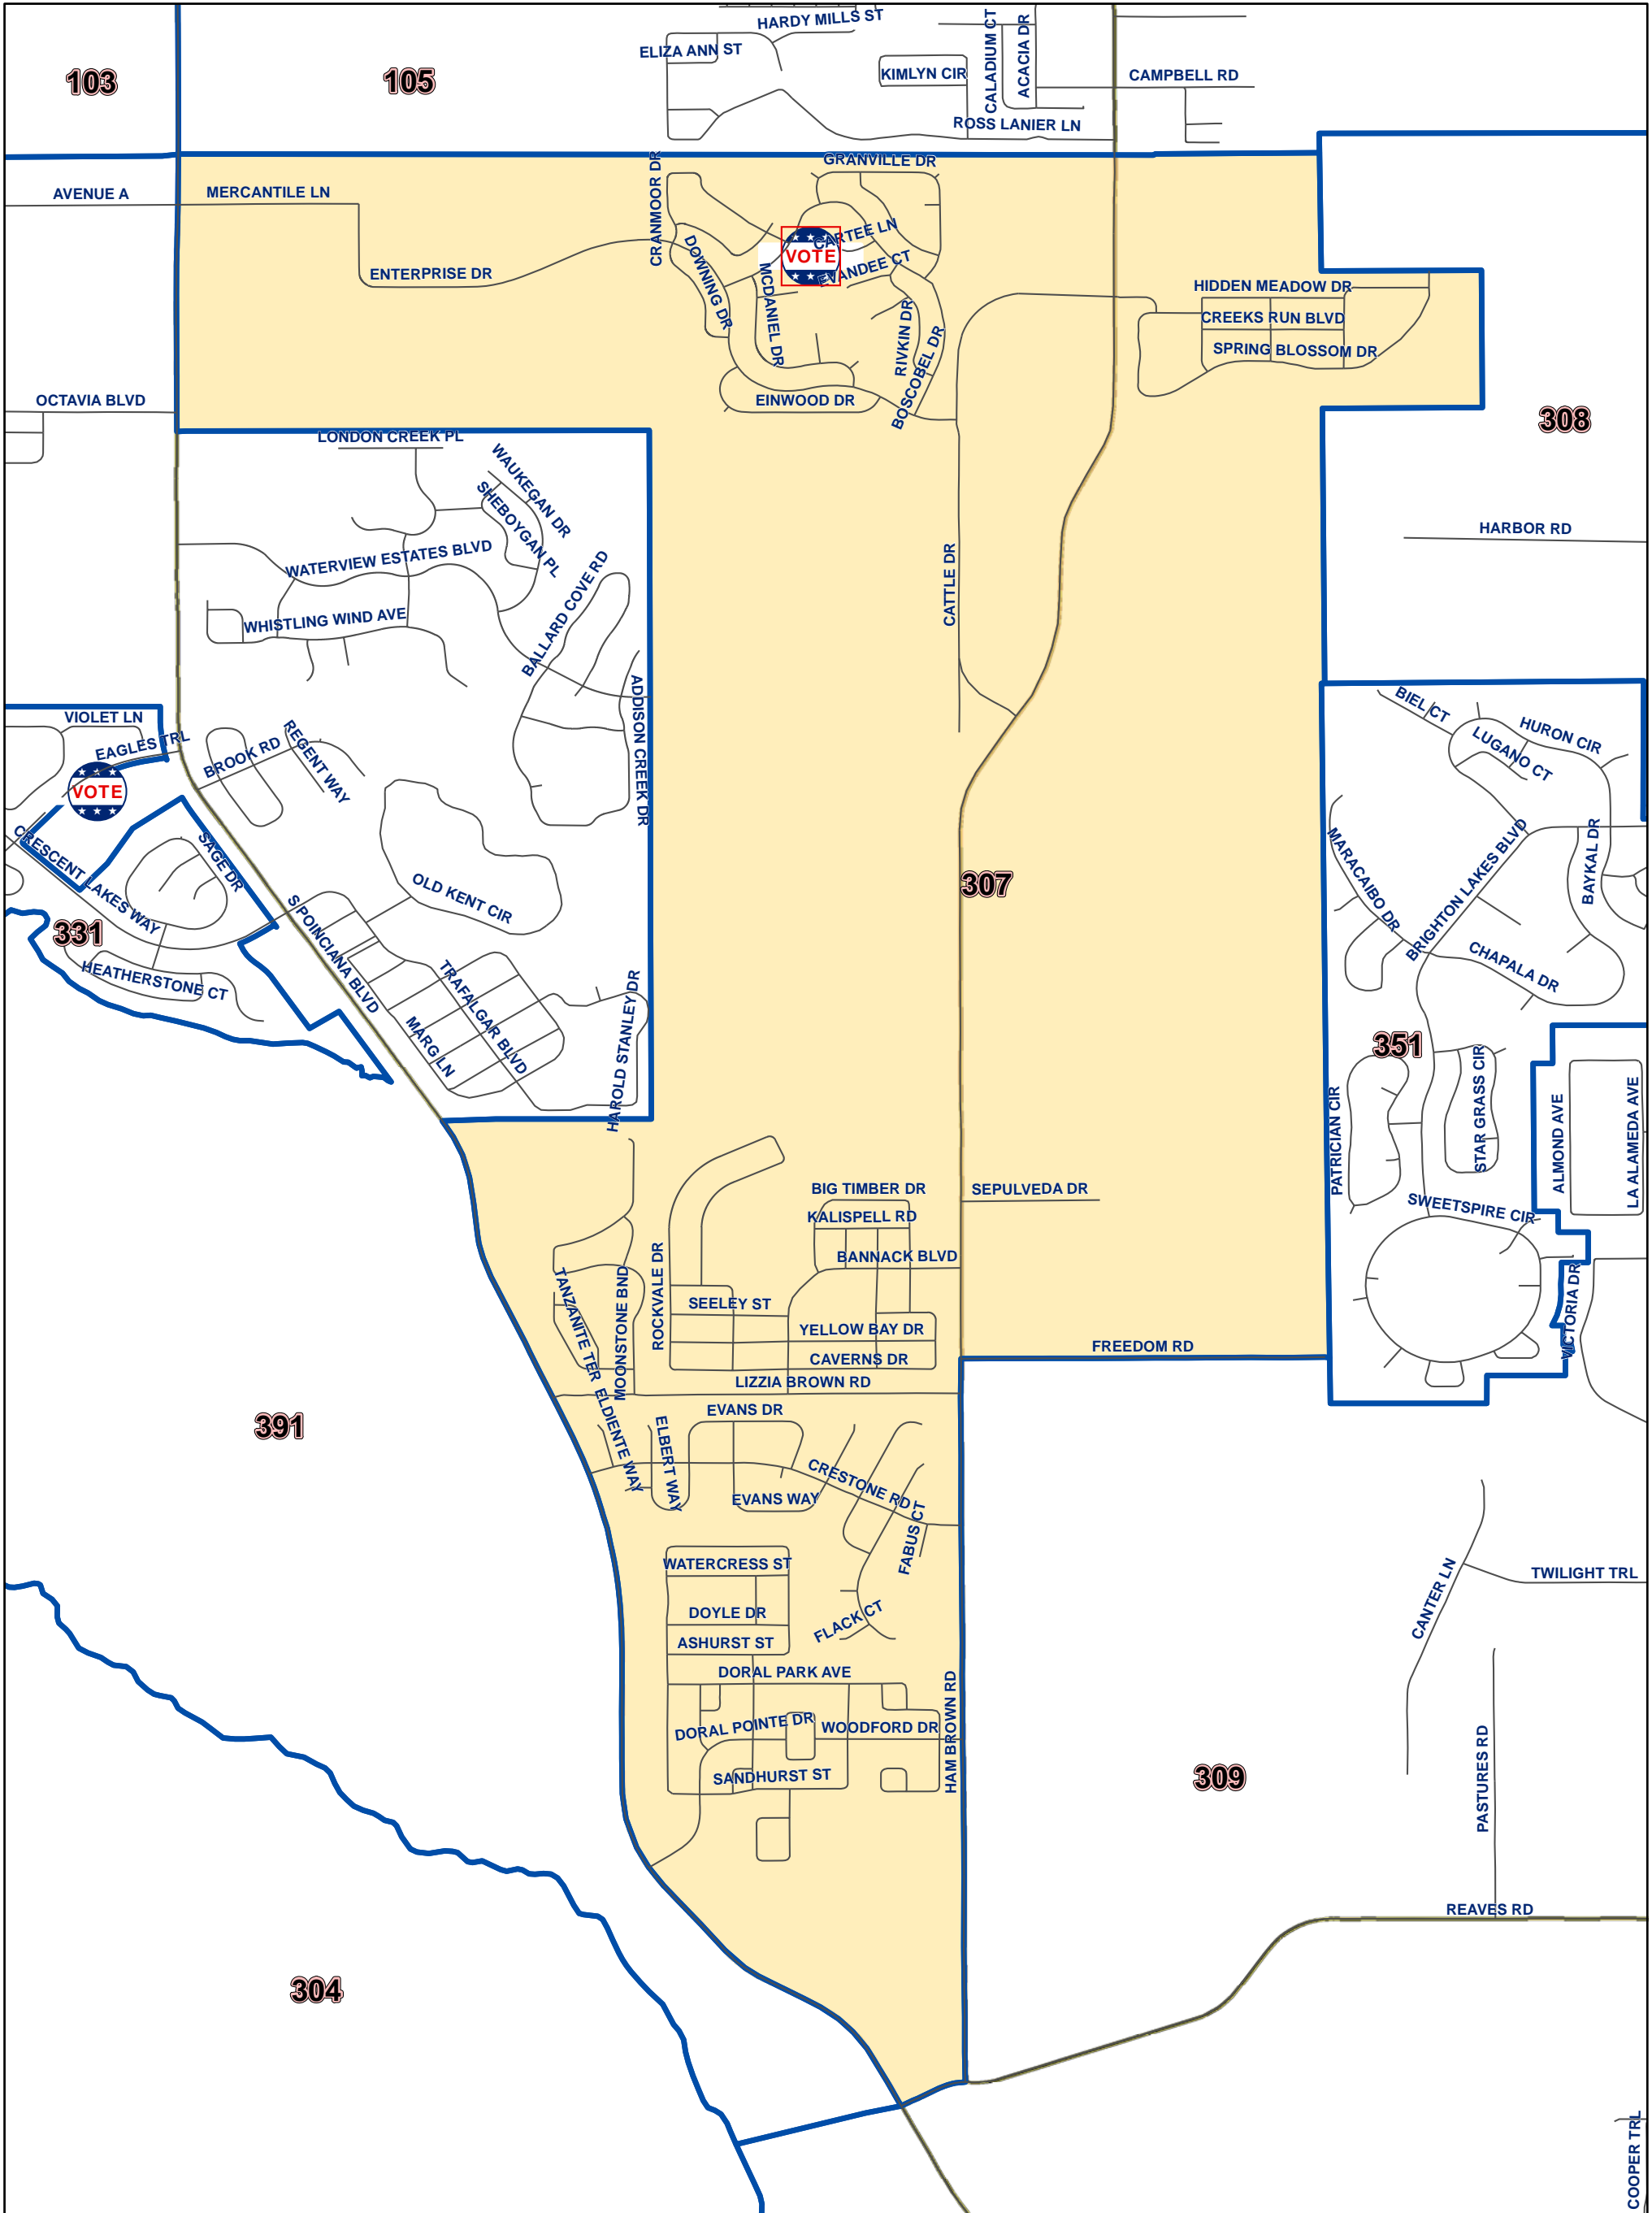

Osceola County Voting Precinct 307

MAP PRODUCED BY
THE OSCEOLA COUNTY
SUPERVISOR OF
ELECTIONS OFFICE.

Polling Location:
Broadmoor Clubhouse
234 Boscobel Dr.
Kissimmee, FL 34758

Disclaimer: Precinct boundaries may not have been modified to include the latest annexations within the cities of Kissimmee and St. Cloud. Any questions as to the precinct boundaries in these areas should be directed to the Osceola County Supervisor of Elections Office.