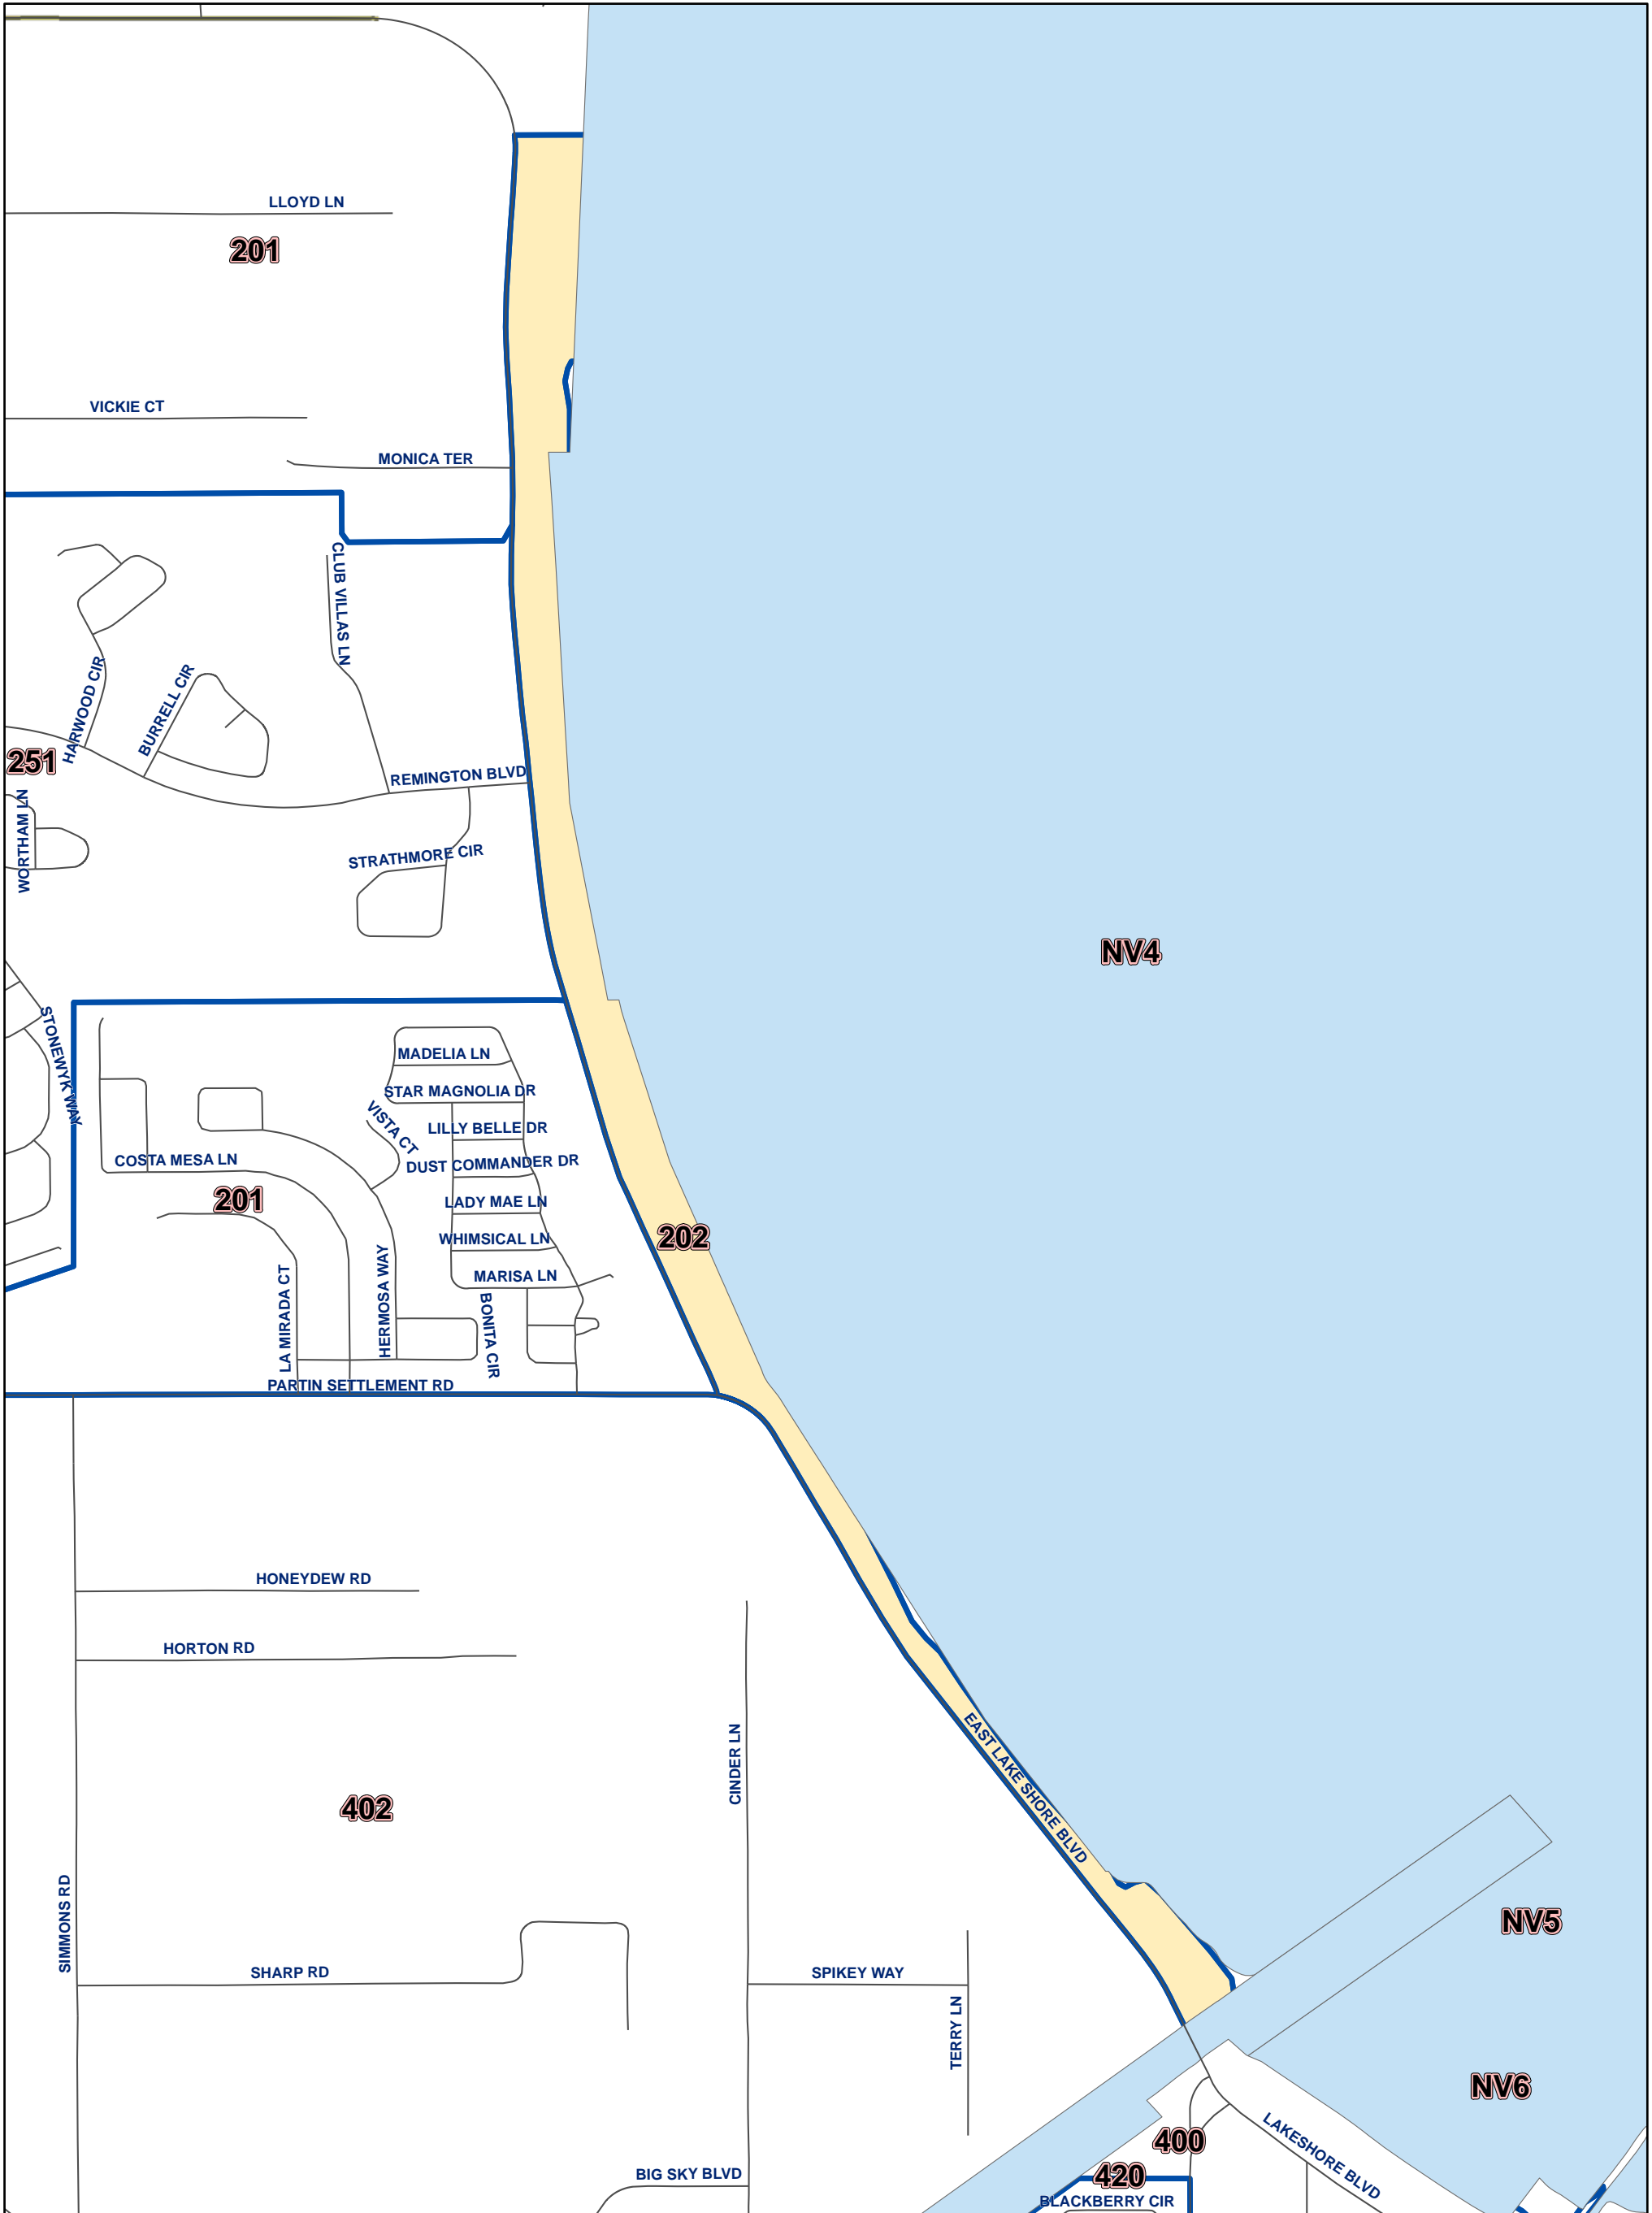

Osceola County Voting Precinct 202

MAP PRODUCED BY
THE OSCEOLA COUNTY
SUPERVISOR OF
ELECTIONS OFFICE.

Polling Location:
Osceola Heritage Park
1901 Chief Osceola Trail
Kissimmee, FL 34744

POLLING LOCATION NOT SHOWN WITHIN THE BOUNDARY OF THIS PRECINCT

Disclaimer: Precinct boundaries may not have been modified to include the latest annexations within the cities of Kissimmee and St. Cloud. Any questions as to the precinct boundaries in these areas should be directed to the Osceola County Supervisor of Elections Office.