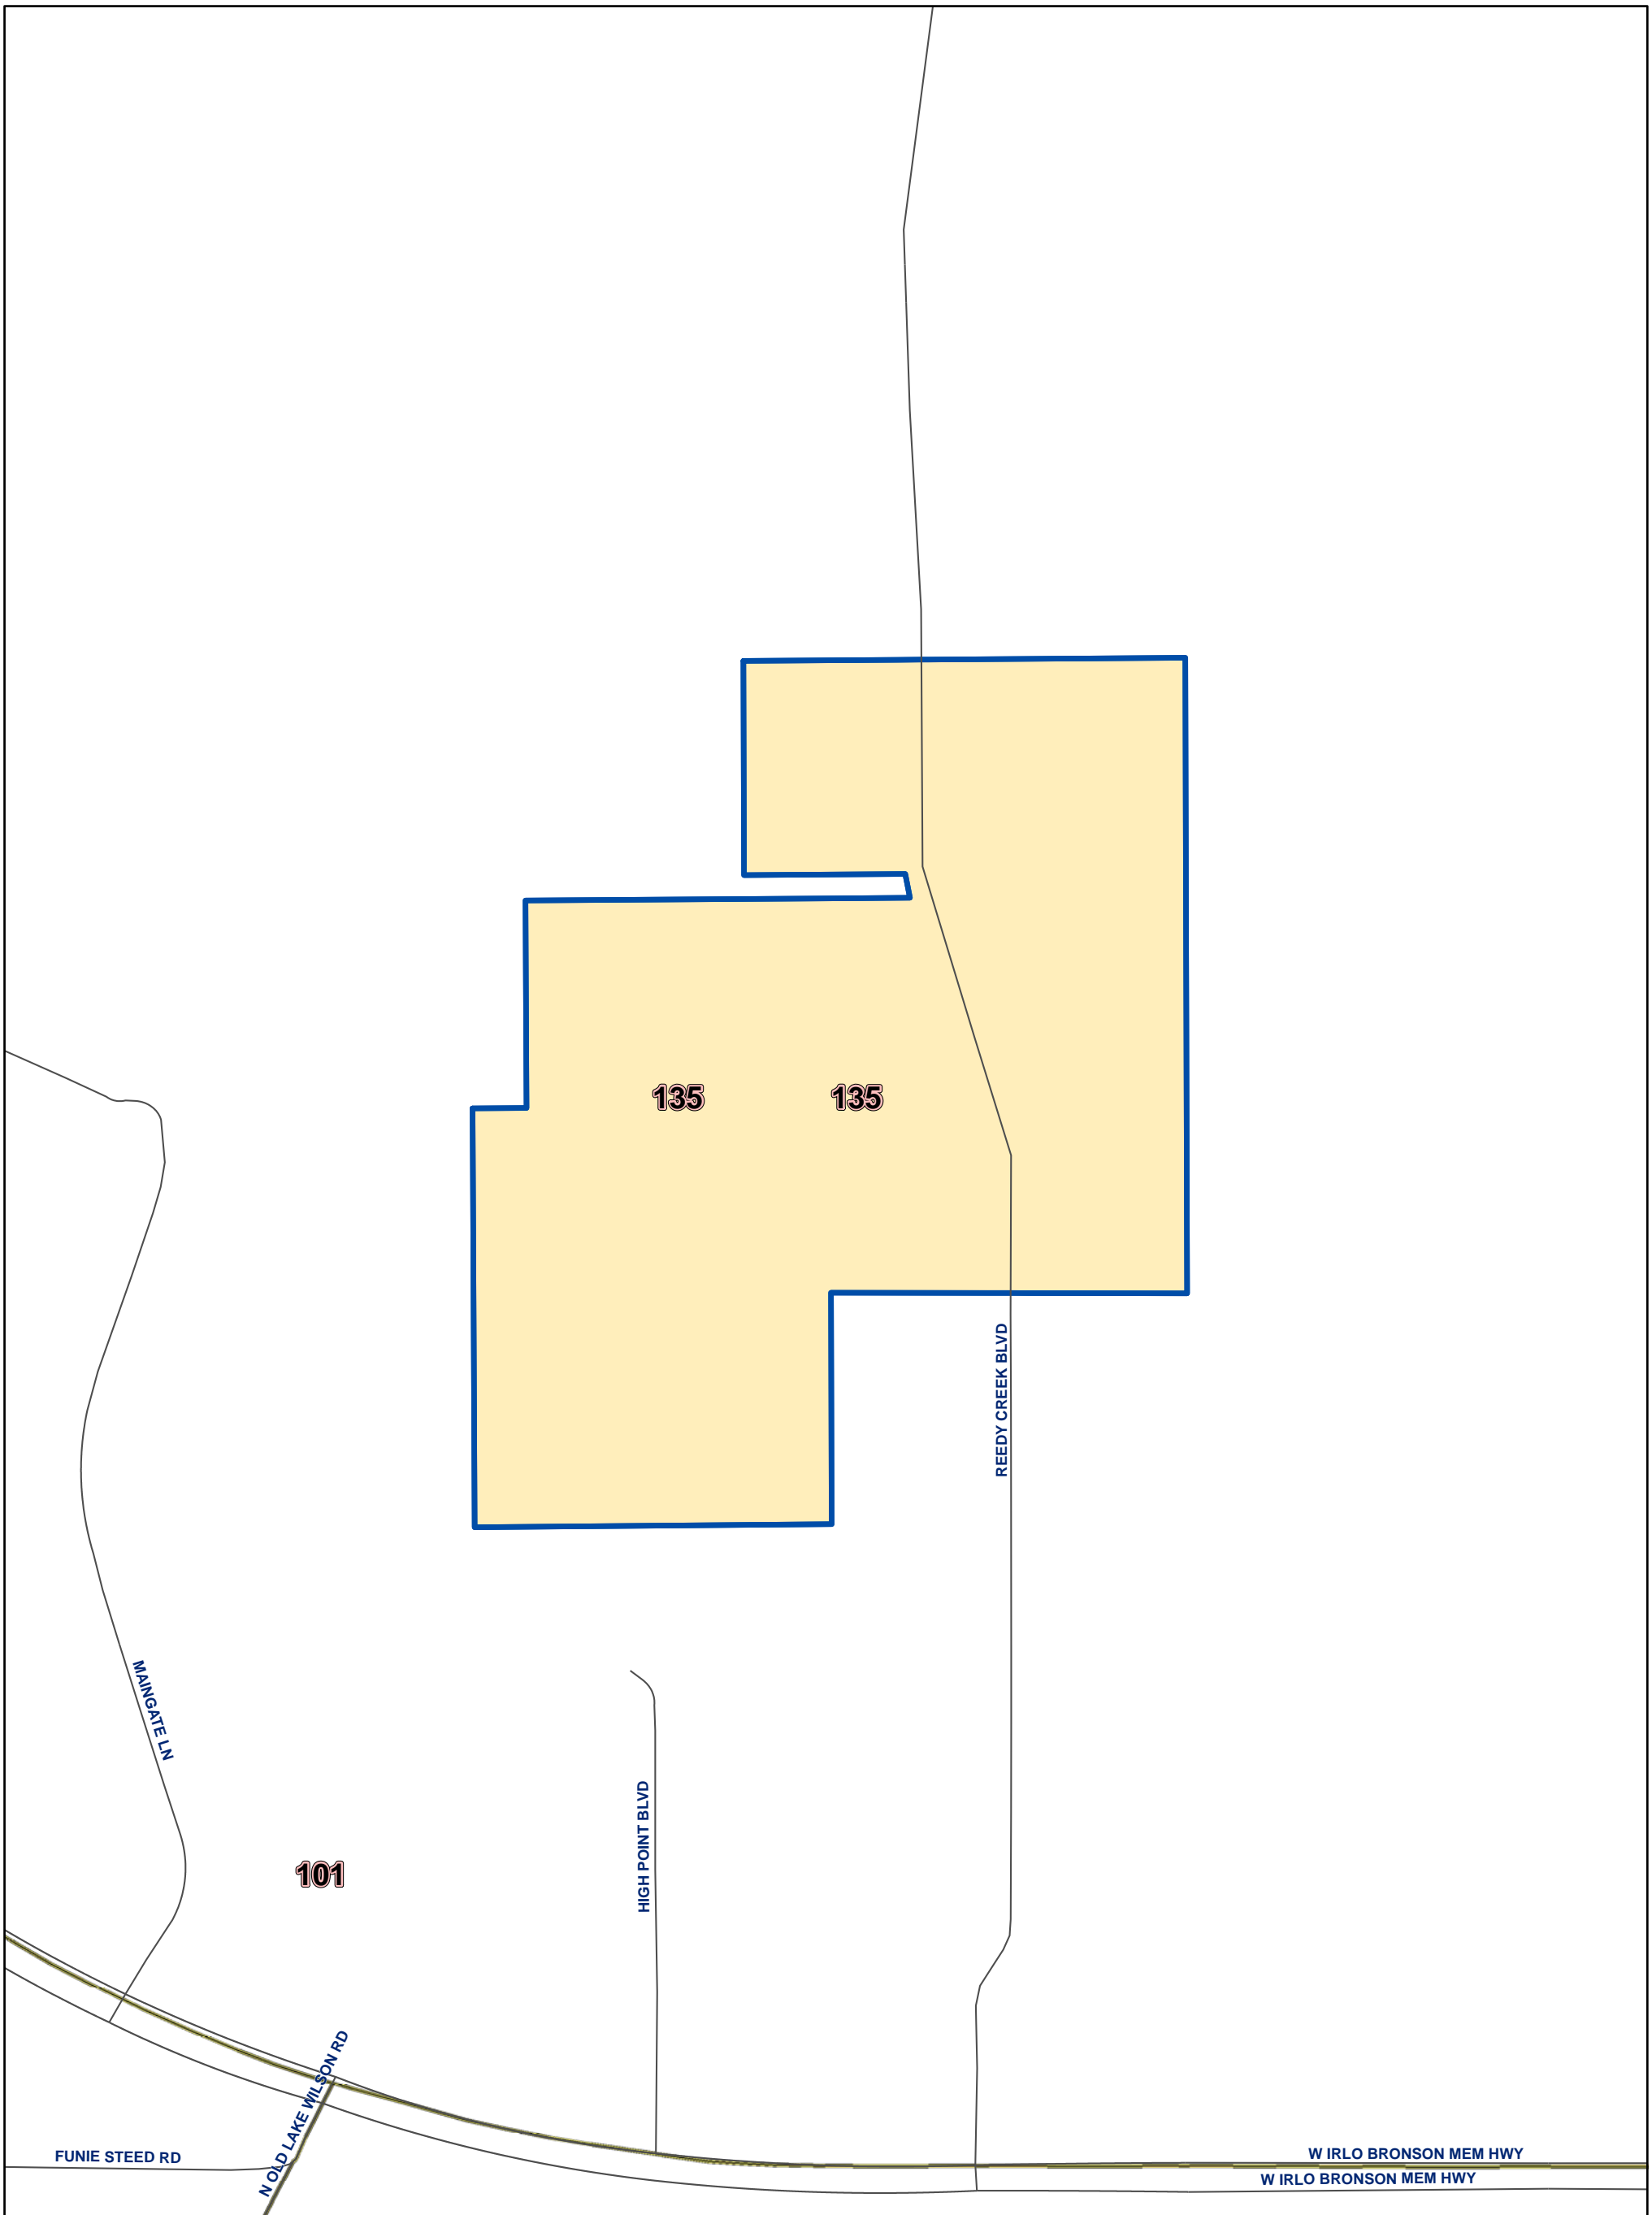

Osceola County Voting Precinct 135

MAP PRODUCED BY
THE OSCEOLA COUNTY
SUPERVISOR OF
ELECTIONS OFFICE.

Polling Location:
Fire Station 71 - W192
8704 W. Irlo Bronson Memorial Hwy.
Kissimmee, FL 34747

Disclaimer: Precinct boundaries may not have been modified to include the latest annexations within the cities of Kissimmee and St. Cloud. Any questions as to the precinct boundaries in these areas should be directed to the Osceola County Supervisor of Elections Office.

POLLING LOCATION NOT SHOWN WITHIN THE BOUNDARY OF THIS PRECINCT