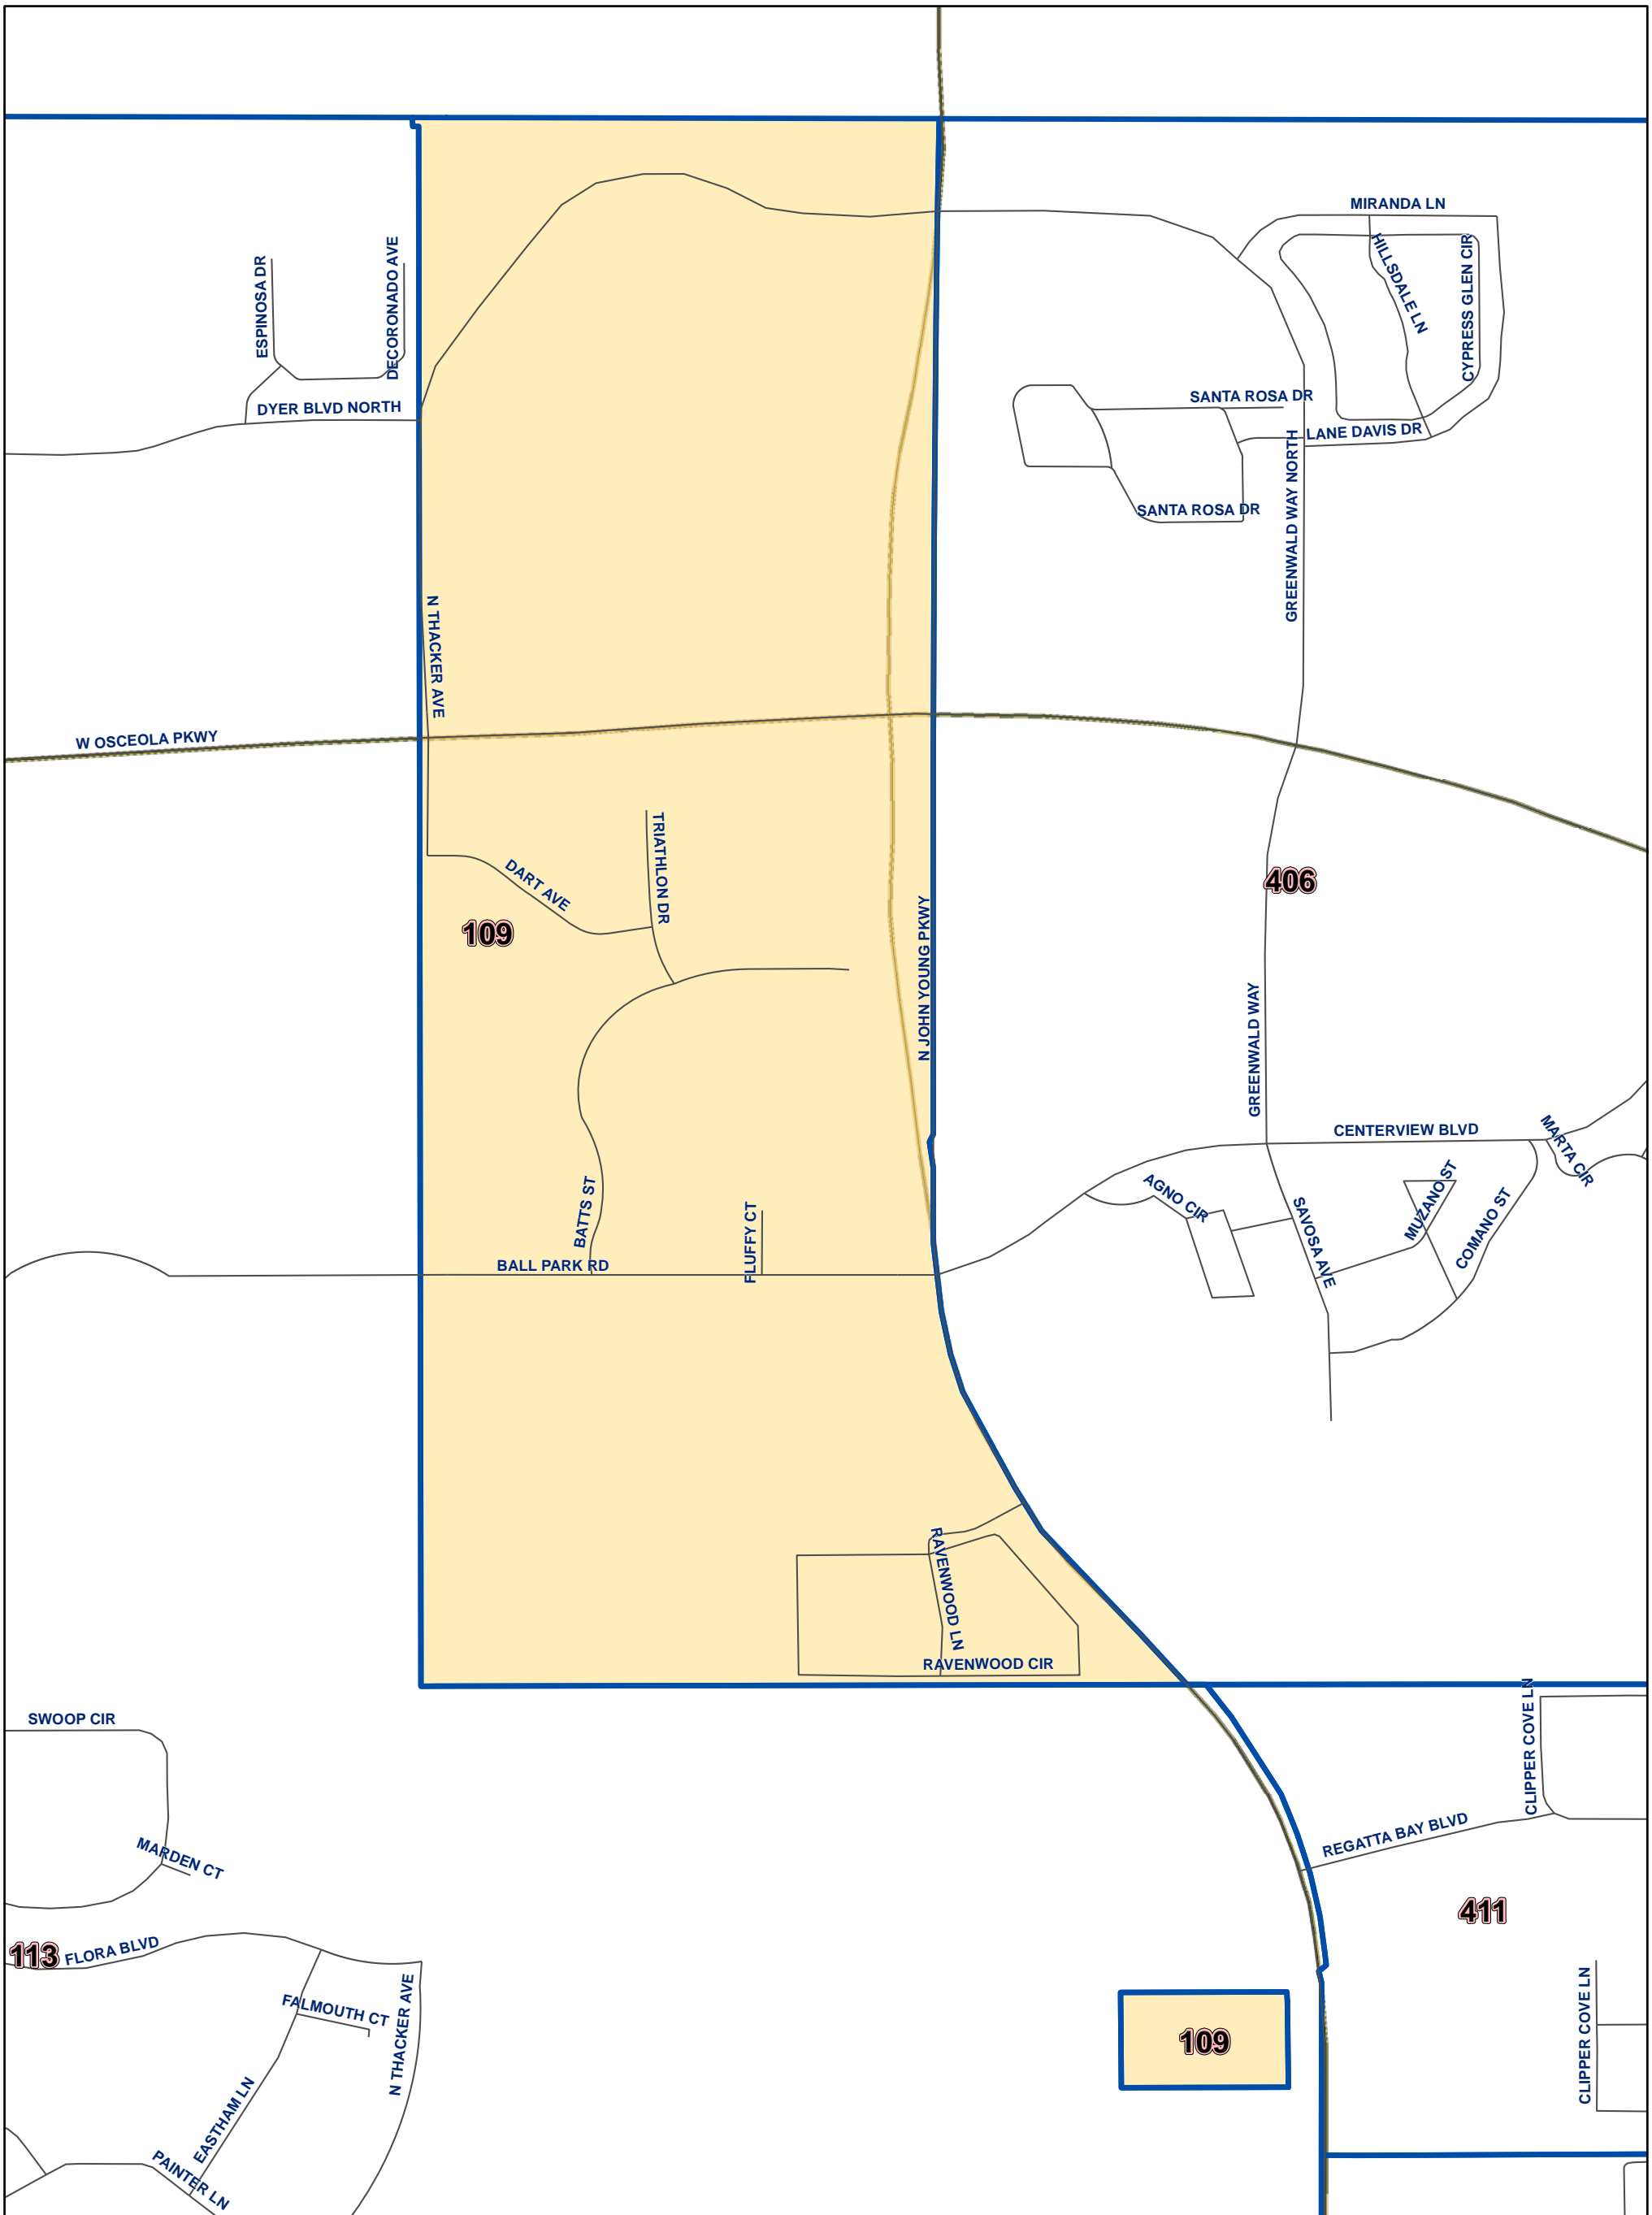

Osceola County Voting Precinct 109

MAP PRODUCED BY
THE OSCEOLA COUNTY
SUPERVISOR OF
ELECTIONS OFFICE.

Polling Location:
The Father's House
1001 W. Carroll St.
Kissimmee, FL 34741

POLLING LOCATION NOT SHOWN WITHIN THE BOUNDARY OF THIS PRECINCT

Disclaimer: Precinct boundaries may not have been modified to include the latest annexations within the cities of Kissimmee and St. Cloud. Any questions as to the precinct boundaries in these areas should be directed to the Osceola County Supervisor of Elections Office.