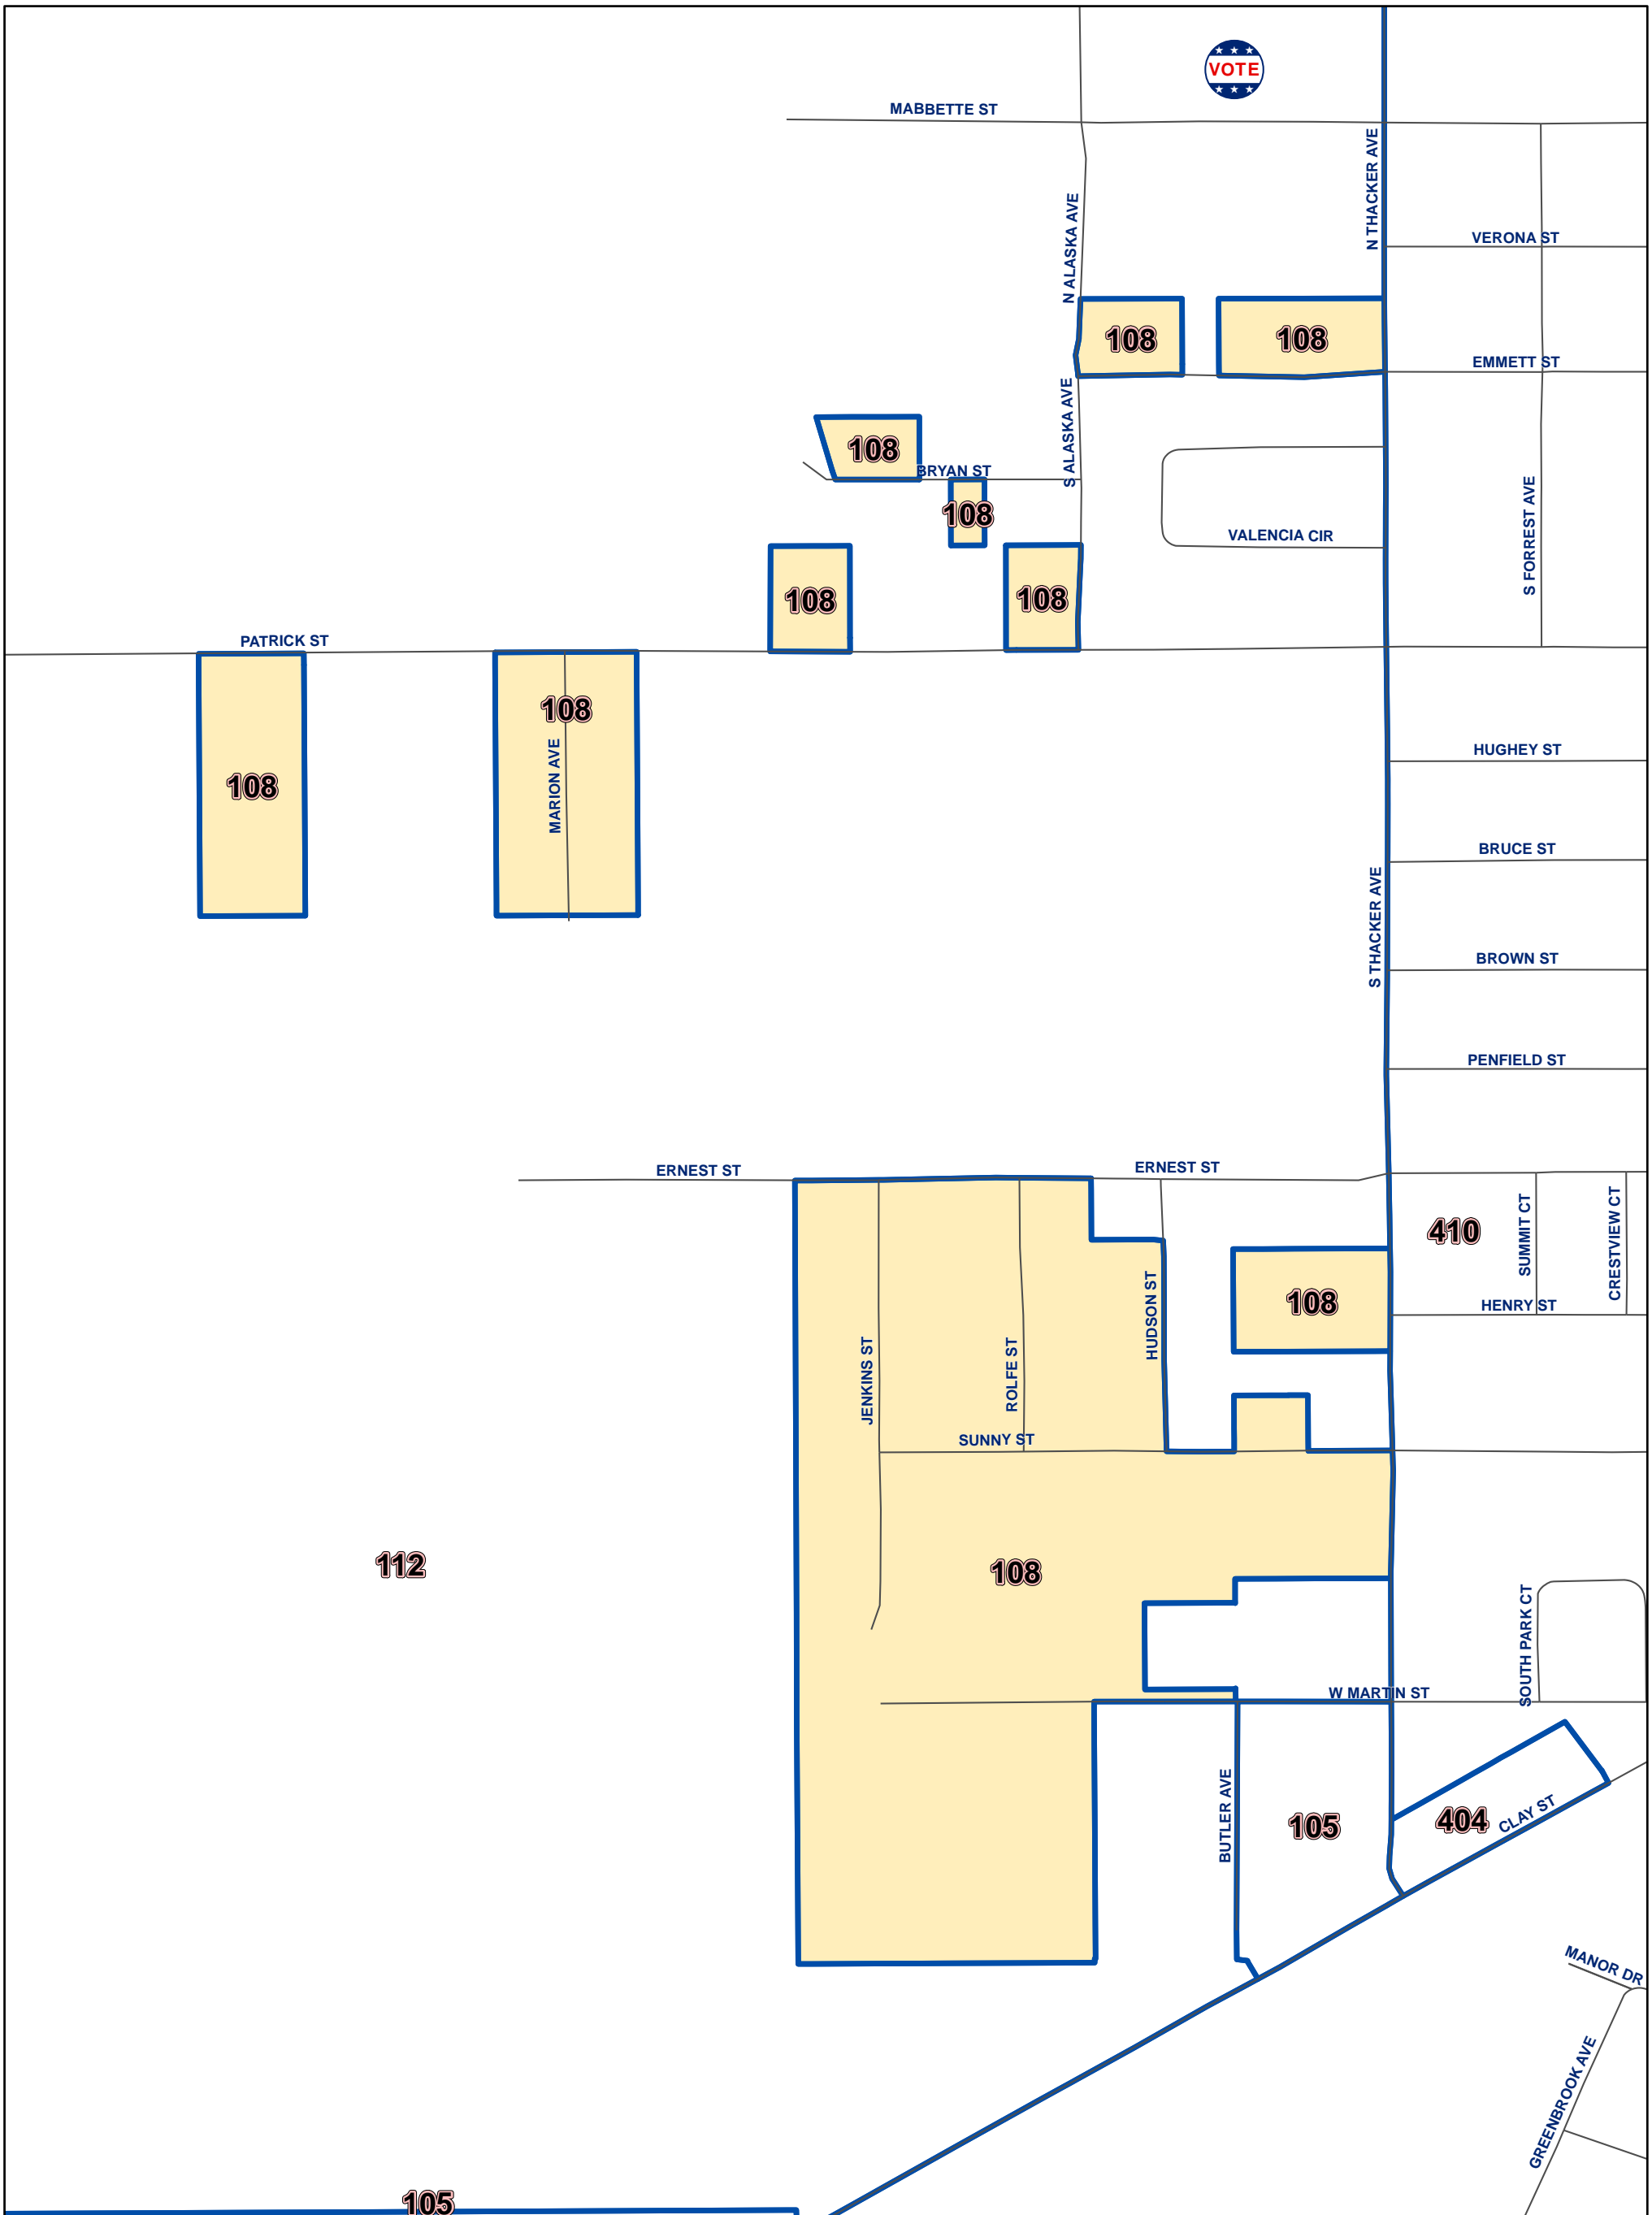

Osceola County Voting Precinct 108

MAP PRODUCED BY
THE OSCEOLA COUNTY
SUPERVISOR OF
ELECTIONS OFFICE.

Polling Location:
YMCA
2117 Mabbette St.
Kissimmee, FL 34741

POLLING LOCATION NOT SHOWN WITHIN THE BOUNDARY OF THIS PRECINCT

Disclaimer: Precinct boundaries may not have been modified to include the latest annexations within the cities of Kissimmee and St. Cloud. Any questions as to the precinct boundaries in these areas should be directed to the Osceola County Supervisor of Elections Office.