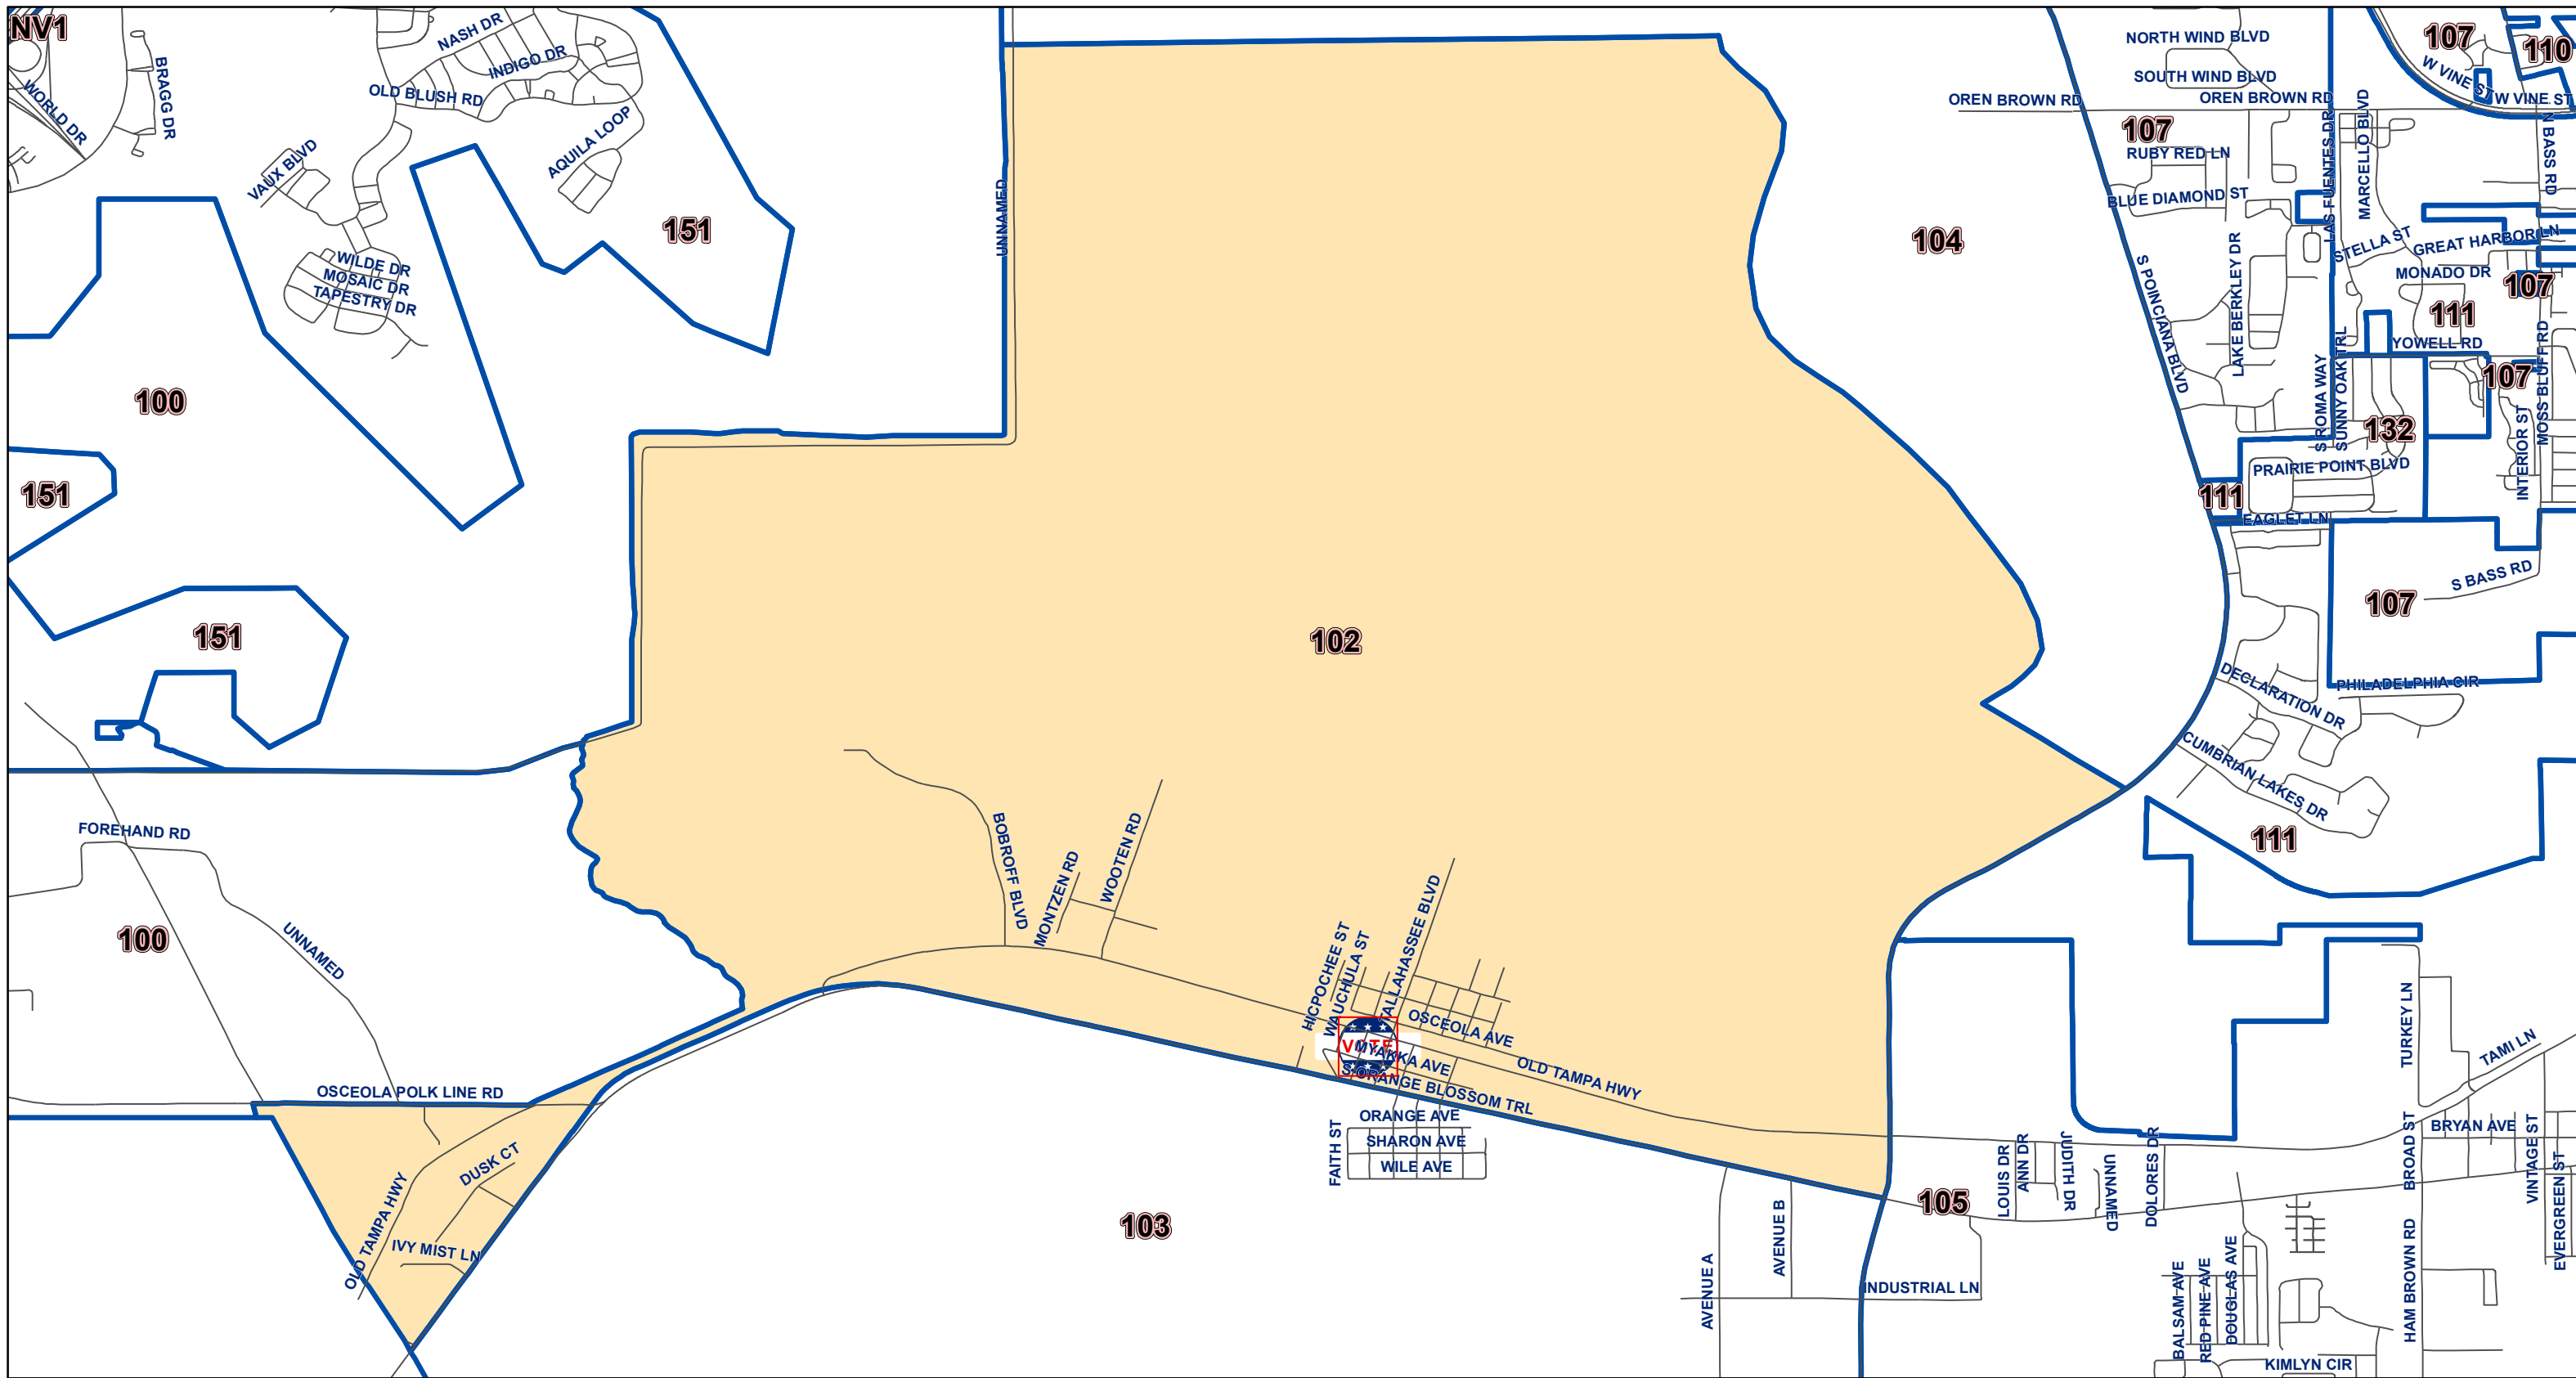

Osceola County Voting Precinct 102

MAP PRODUCED BY
THE OSCEOLA COUNTY
SUPERVISOR OF
ELECTIONS OFFICE.

Polling Location:
Intercession City Civic Center
1531 Immokalee St.
Intercession City, FL 33848

Disclaimer: Precinct boundaries may not have been modified to include the latest annexations within the cities of Kissimmee and St. Cloud. Any questions as to the precinct boundaries in these areas should be directed to the Osceola County Supervisor of Elections Office.