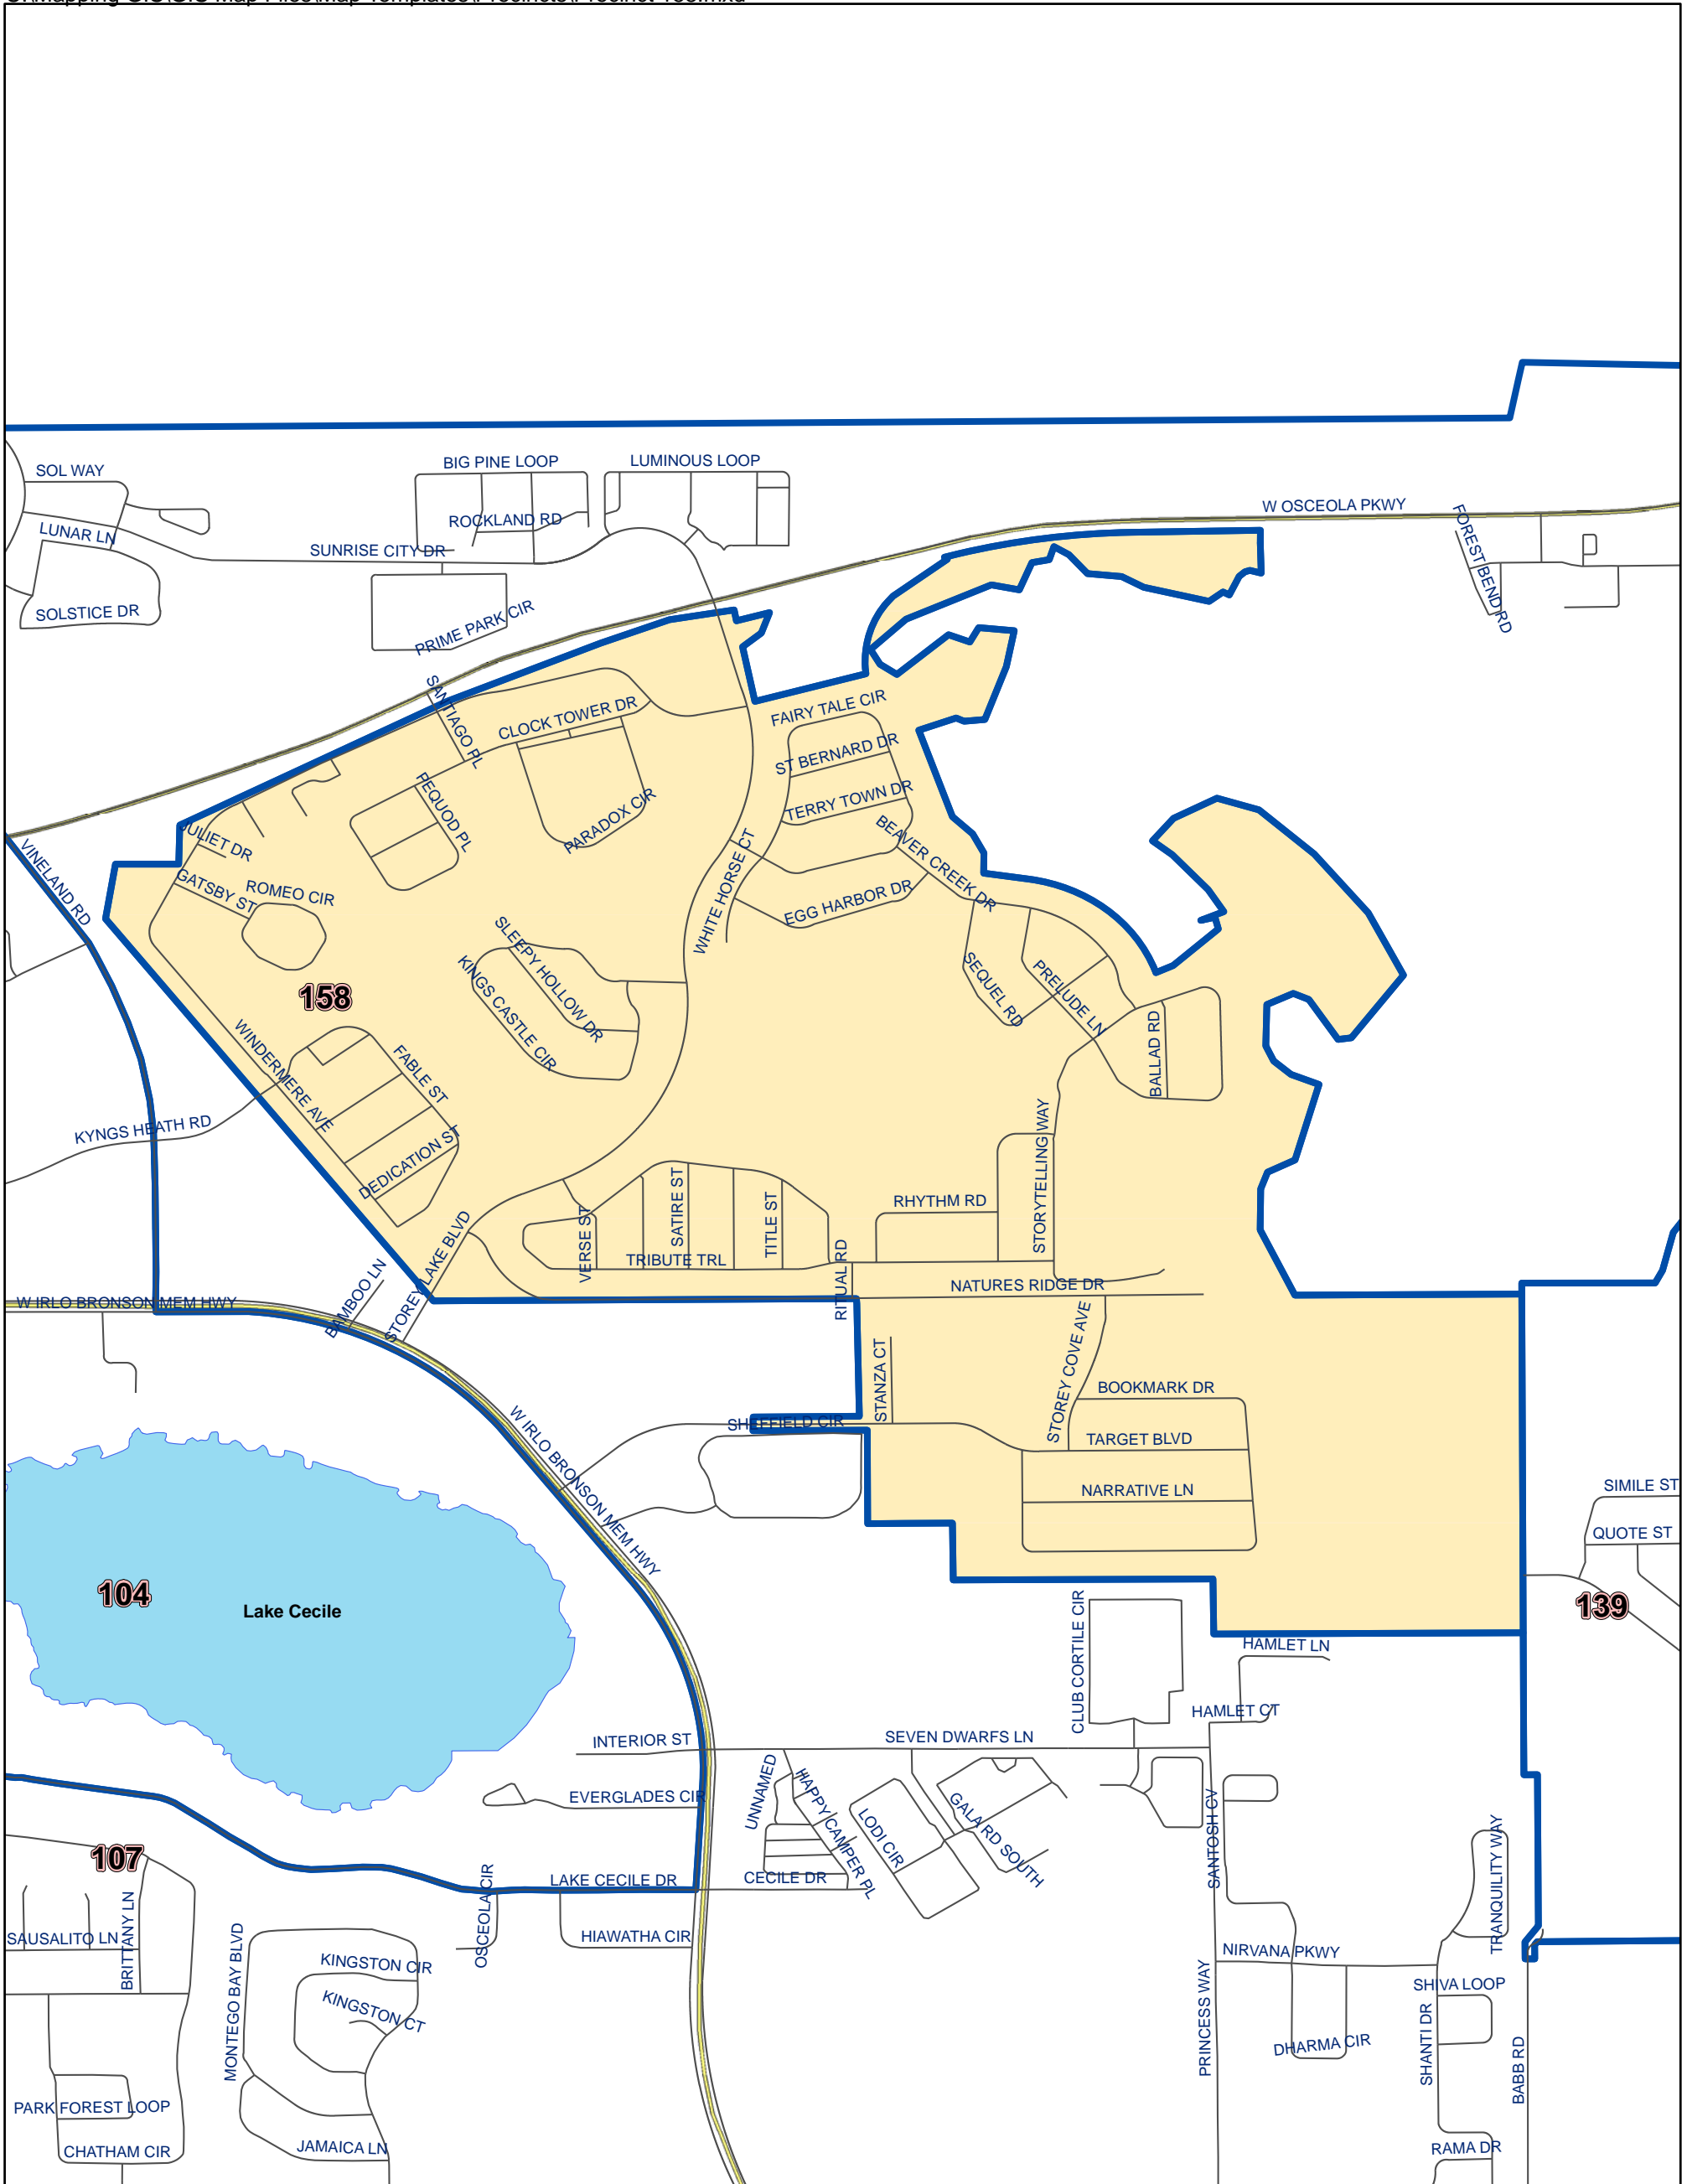

Osceola County Voting Precinct 158

U:\Mapping GIS\GIS Map Files\Map Templates\Precincts\Precinct 158.mxd

POLLING LOCATION NOT SHOWN WITHIN THE BOUNDARY OF THIS PRECINCT

MAP PRODUCED BY
THE OSCEOLA COUNTY
SUPERVISOR OF
ELECTIONS OFFICE.

Polling Location:
Osceola County Welcome Center
4155 West Vine St.
Kissimmee, FL 34741

DISCLAIMER: Precinct boundaries may not have been modified to include the latest annexations within the cities of Kissimmee and St. Cloud. Any questions as to the precinct boundaries in these areas should be directed to the Osceola County Supervisor of Elections Office.