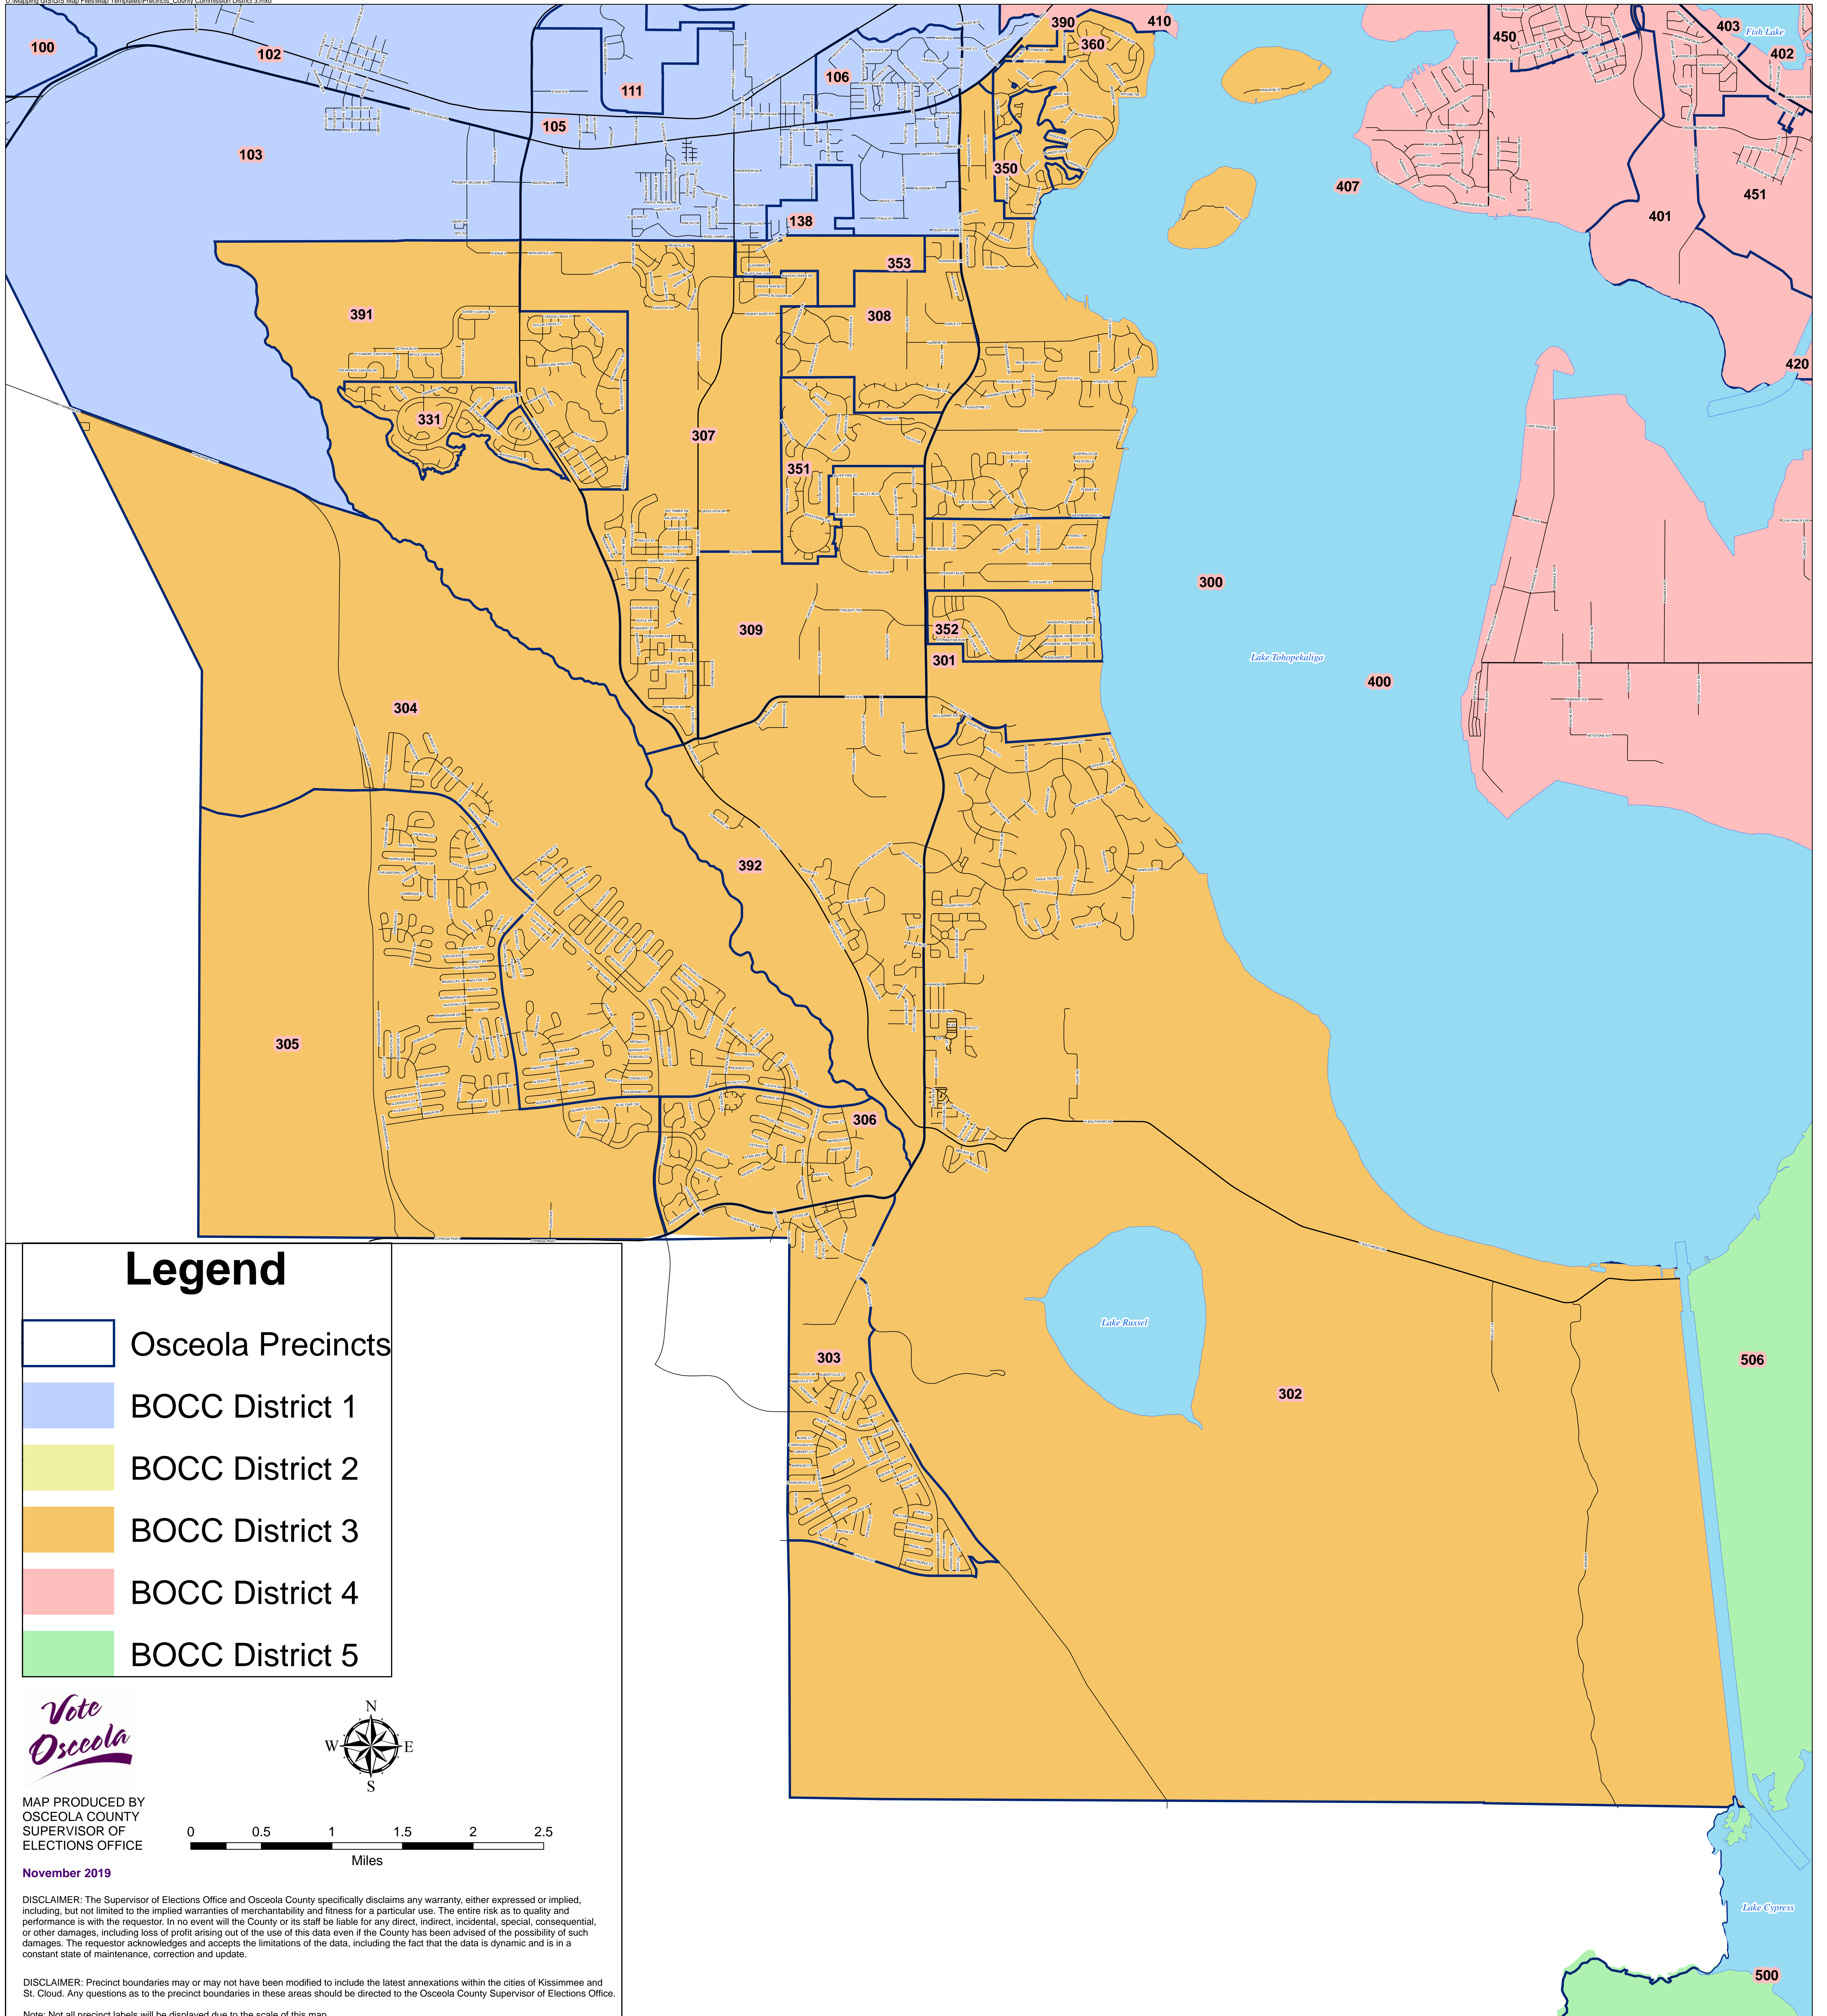

Osceola County Voting Precincts

Legend

- Osceola Precincts
- BOCC District 1
- BOCC District 2
- BOCC District 3
- BOCC District 4
- BOCC District 5

MAP PRODUCED BY
OSCEOLA COUNTY
SUPERVISOR OF
ELECTIONS OFFICE

November 2019