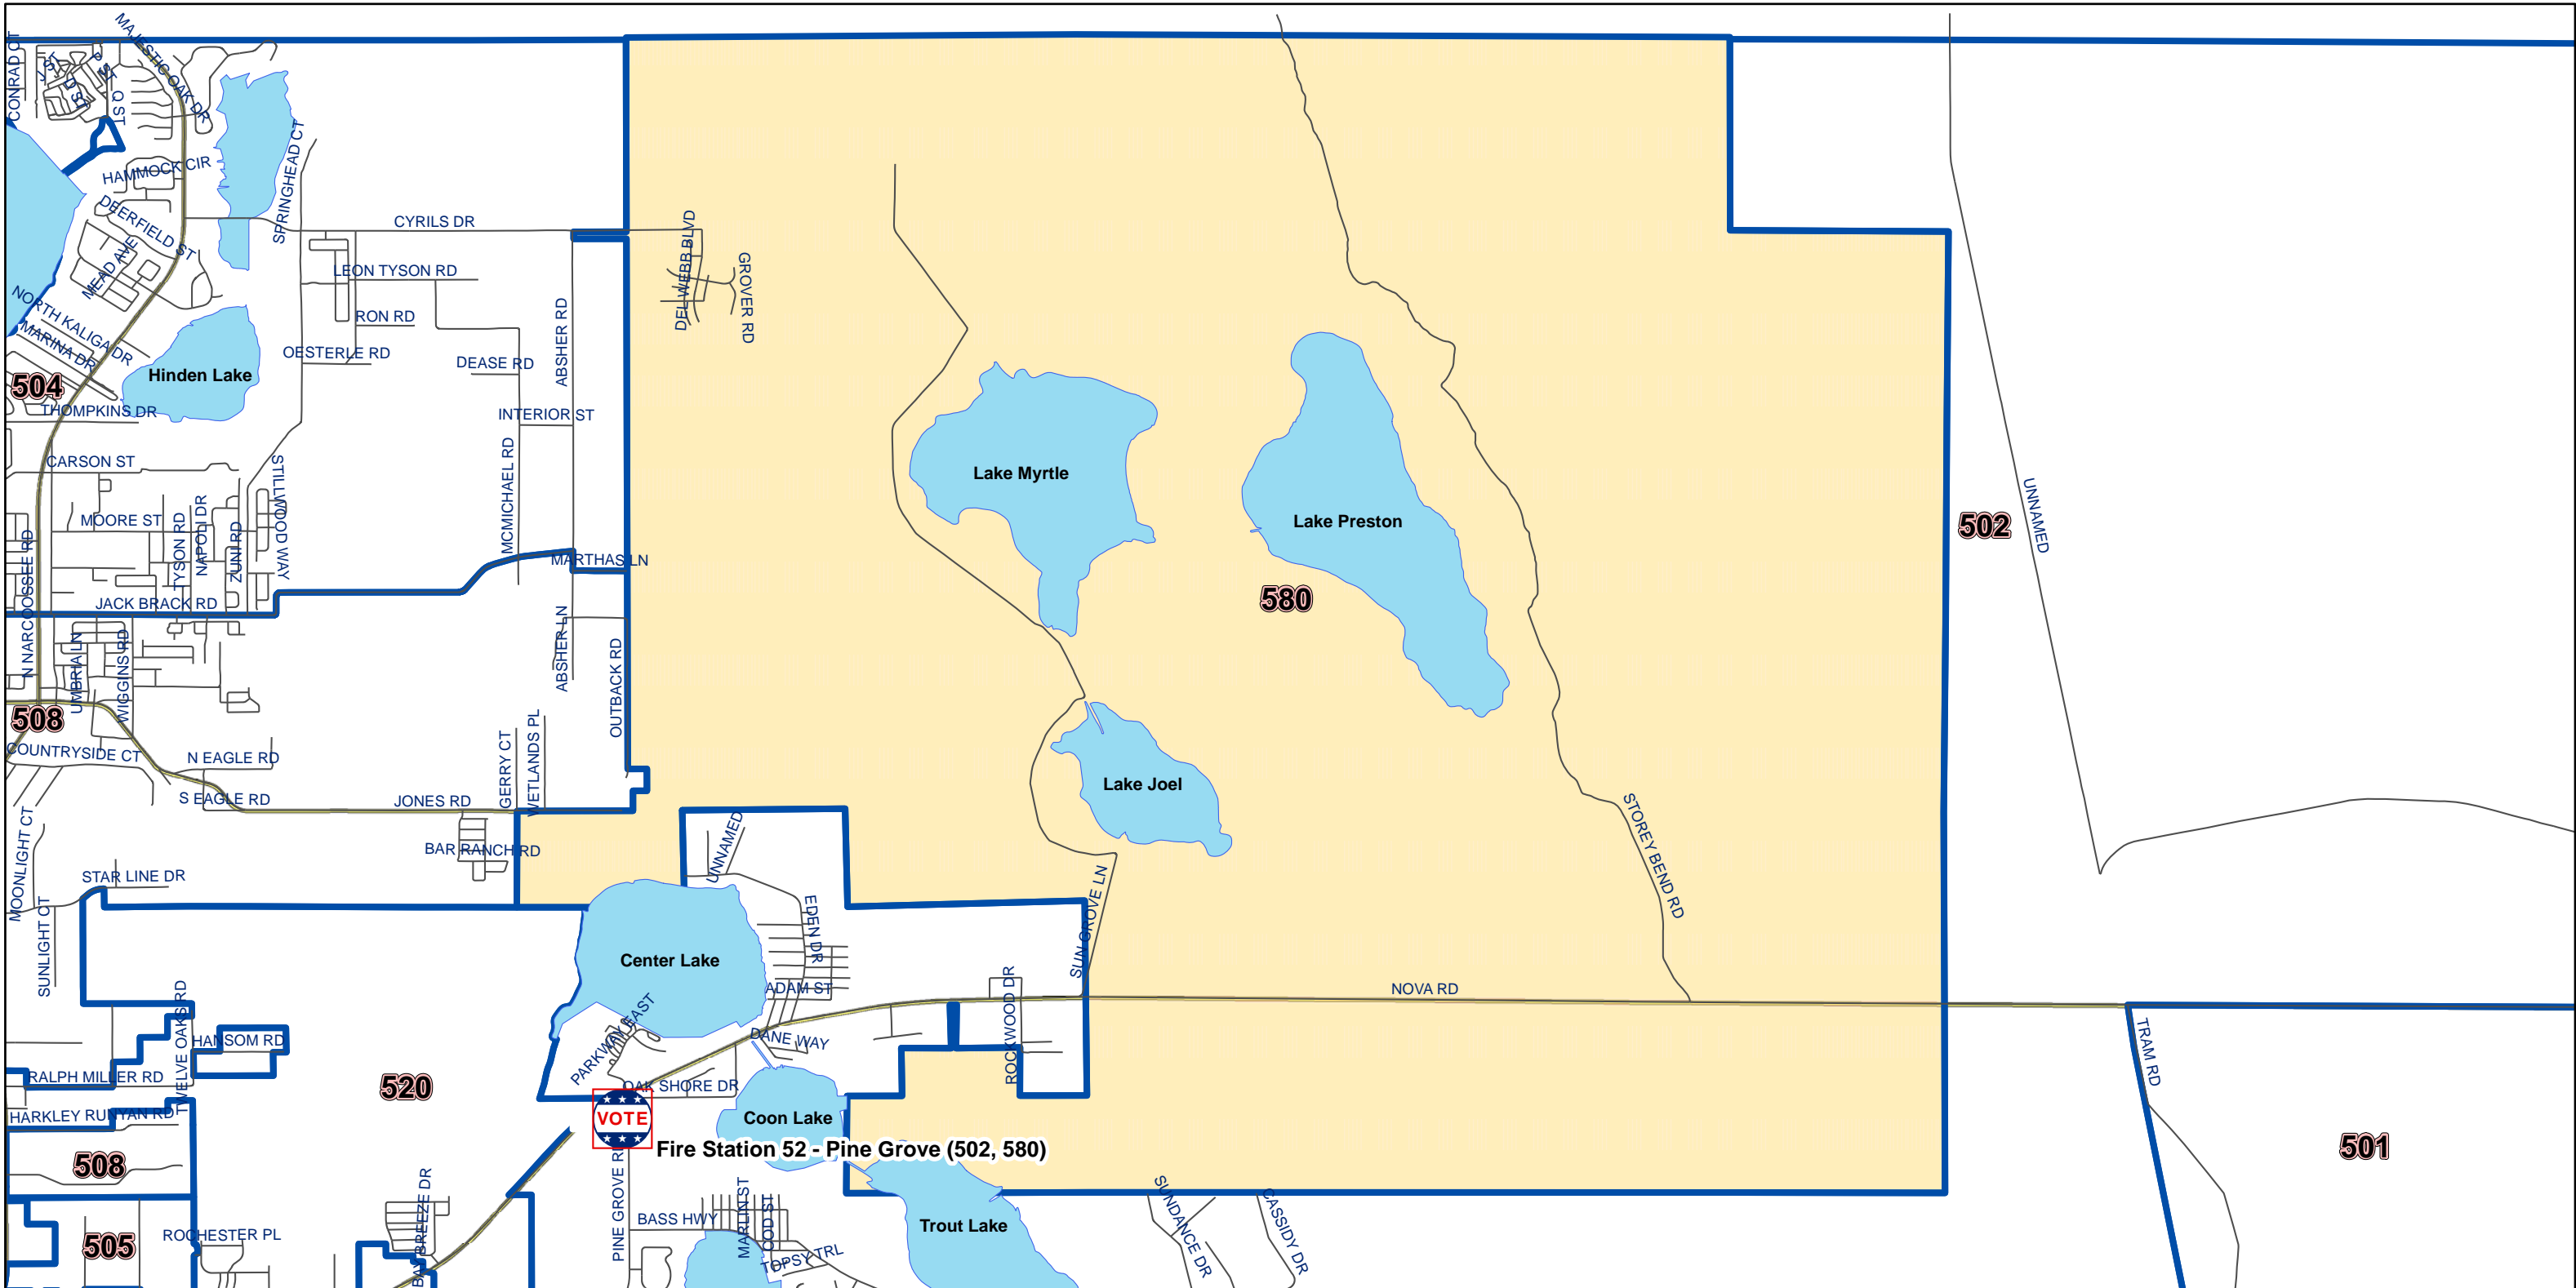

Osceola County Voting Precinct 580

U:\Mapping GIS\GIS Map Files\Map Templates\Precincts\Precinct 580.mxd

POLLING LOCATION NOT SHOWN WITHIN THE BOUNDARY OF THIS PRECINCT

MAP PRODUCED BY
THE OSCEOLA COUNTY
SUPERVISOR OF
ELECTIONS OFFICE.

Polling Location:
Fire Station 52 - Pine Grove
1420 Pine Grove Rd.
St. Cloud, FL 34771

DISCLAIMER: The Supervisor of Elections Office and Osceola County specifically disclaims any warranty, either expressed or implied, including, but not limited to, the implied warranties of merchantability and fitness for a particular use. The entire risk as to quality and performance is with the requestor. In no event will the County or its staff be liable for any direct, indirect, incidental, special, consequential, or other damages, including loss of profit, arising out of the use of this data even if the County has been advised of the possibility of such damages. The requestor acknowledges and accepts the limitations of the Data, including the fact that the Data is dynamic and is in a constant state of maintenance, correction and update.

DISCLAIMER: Precinct boundaries may not have been modified to include the latest annexations within the cities of Kissimmee and St. Cloud. Any questions as to the precinct boundaries in these areas should be directed to the Osceola County Supervisor of Elections Office.