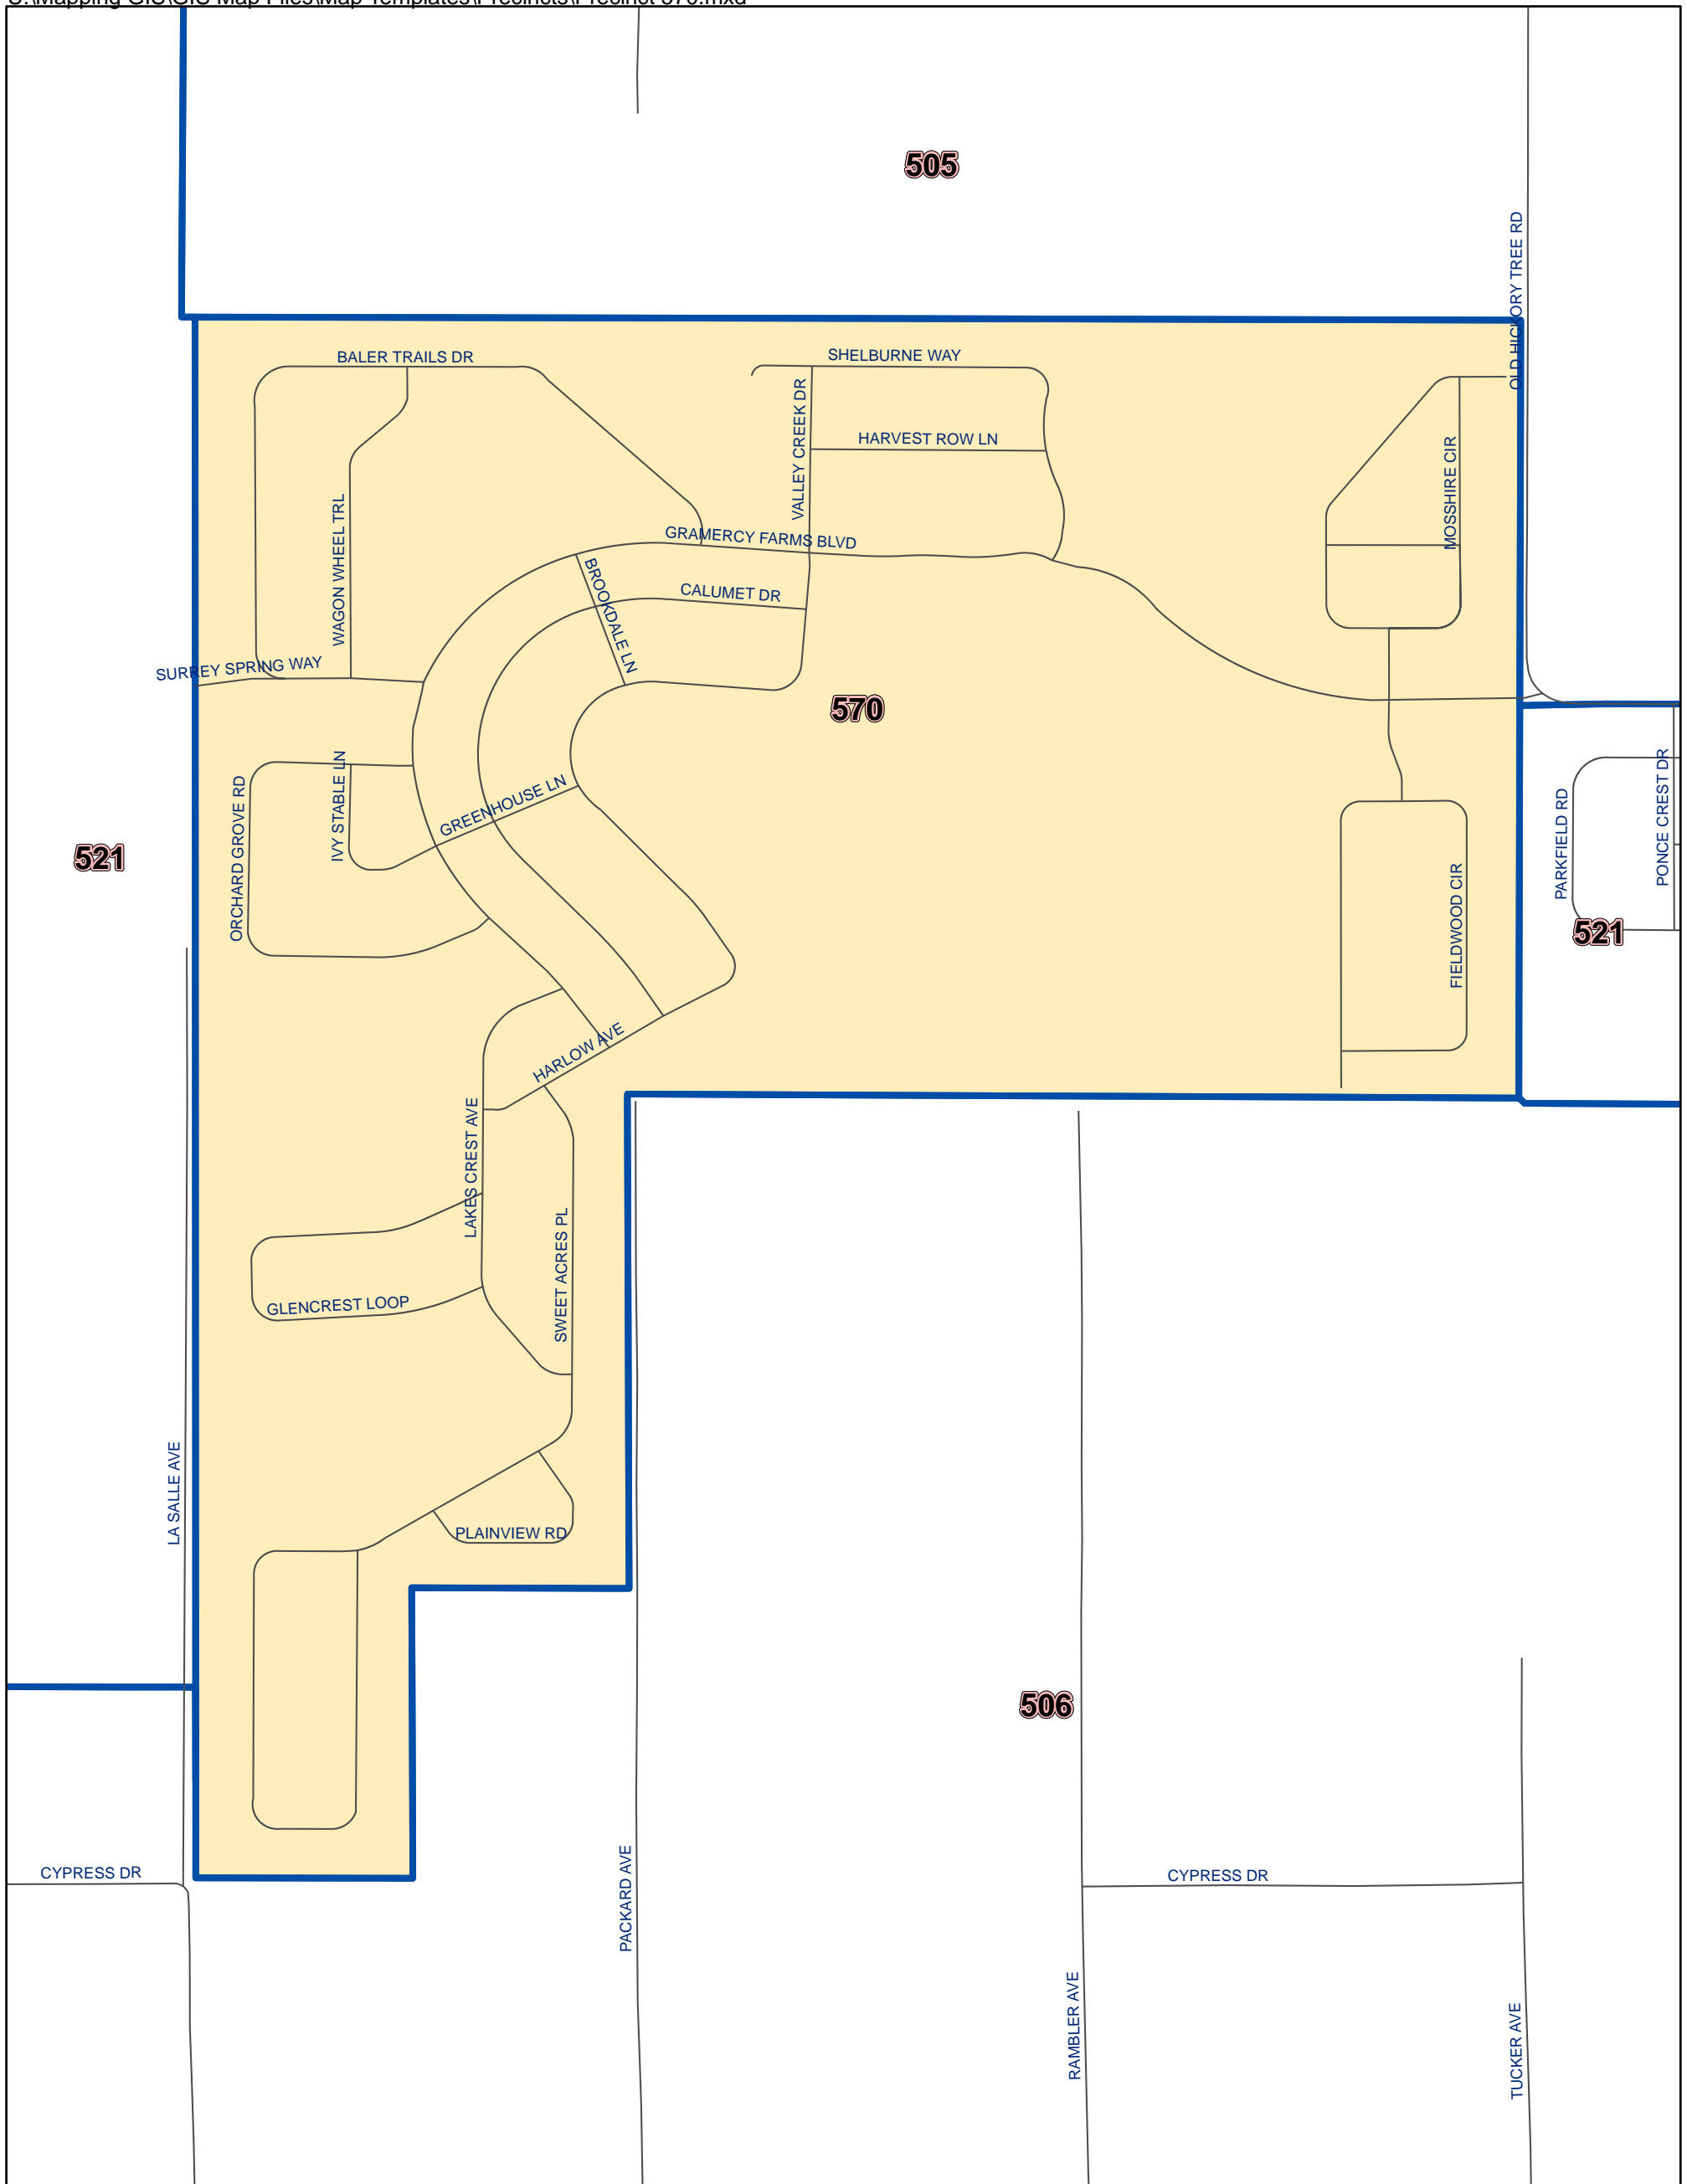

Osceola County Voting Precinct 570

U:\Mapping GIS\GIS Map Files\Map Templates\Precincts\Precinct 570.mxd

POLLING LOCATION NOT SHOWN WITHIN THE BOUNDARY OF THIS PRECINCT

MAP PRODUCED BY
THE OSCEOLA COUNTY
SUPERVISOR OF
ELECTIONS OFFICE.

Polling Location:
Fire Station 53 - Deer Run
4070 Hickory Tree Rd.
St. Cloud, FL 34722

DISCLAIMER: Precinct boundaries may not have been modified to include the latest annexations within the cities of Kissimmee and St. Cloud. Any questions as to the precinct boundaries in these areas should be directed to the Osceola County Supervisor of Elections Office.