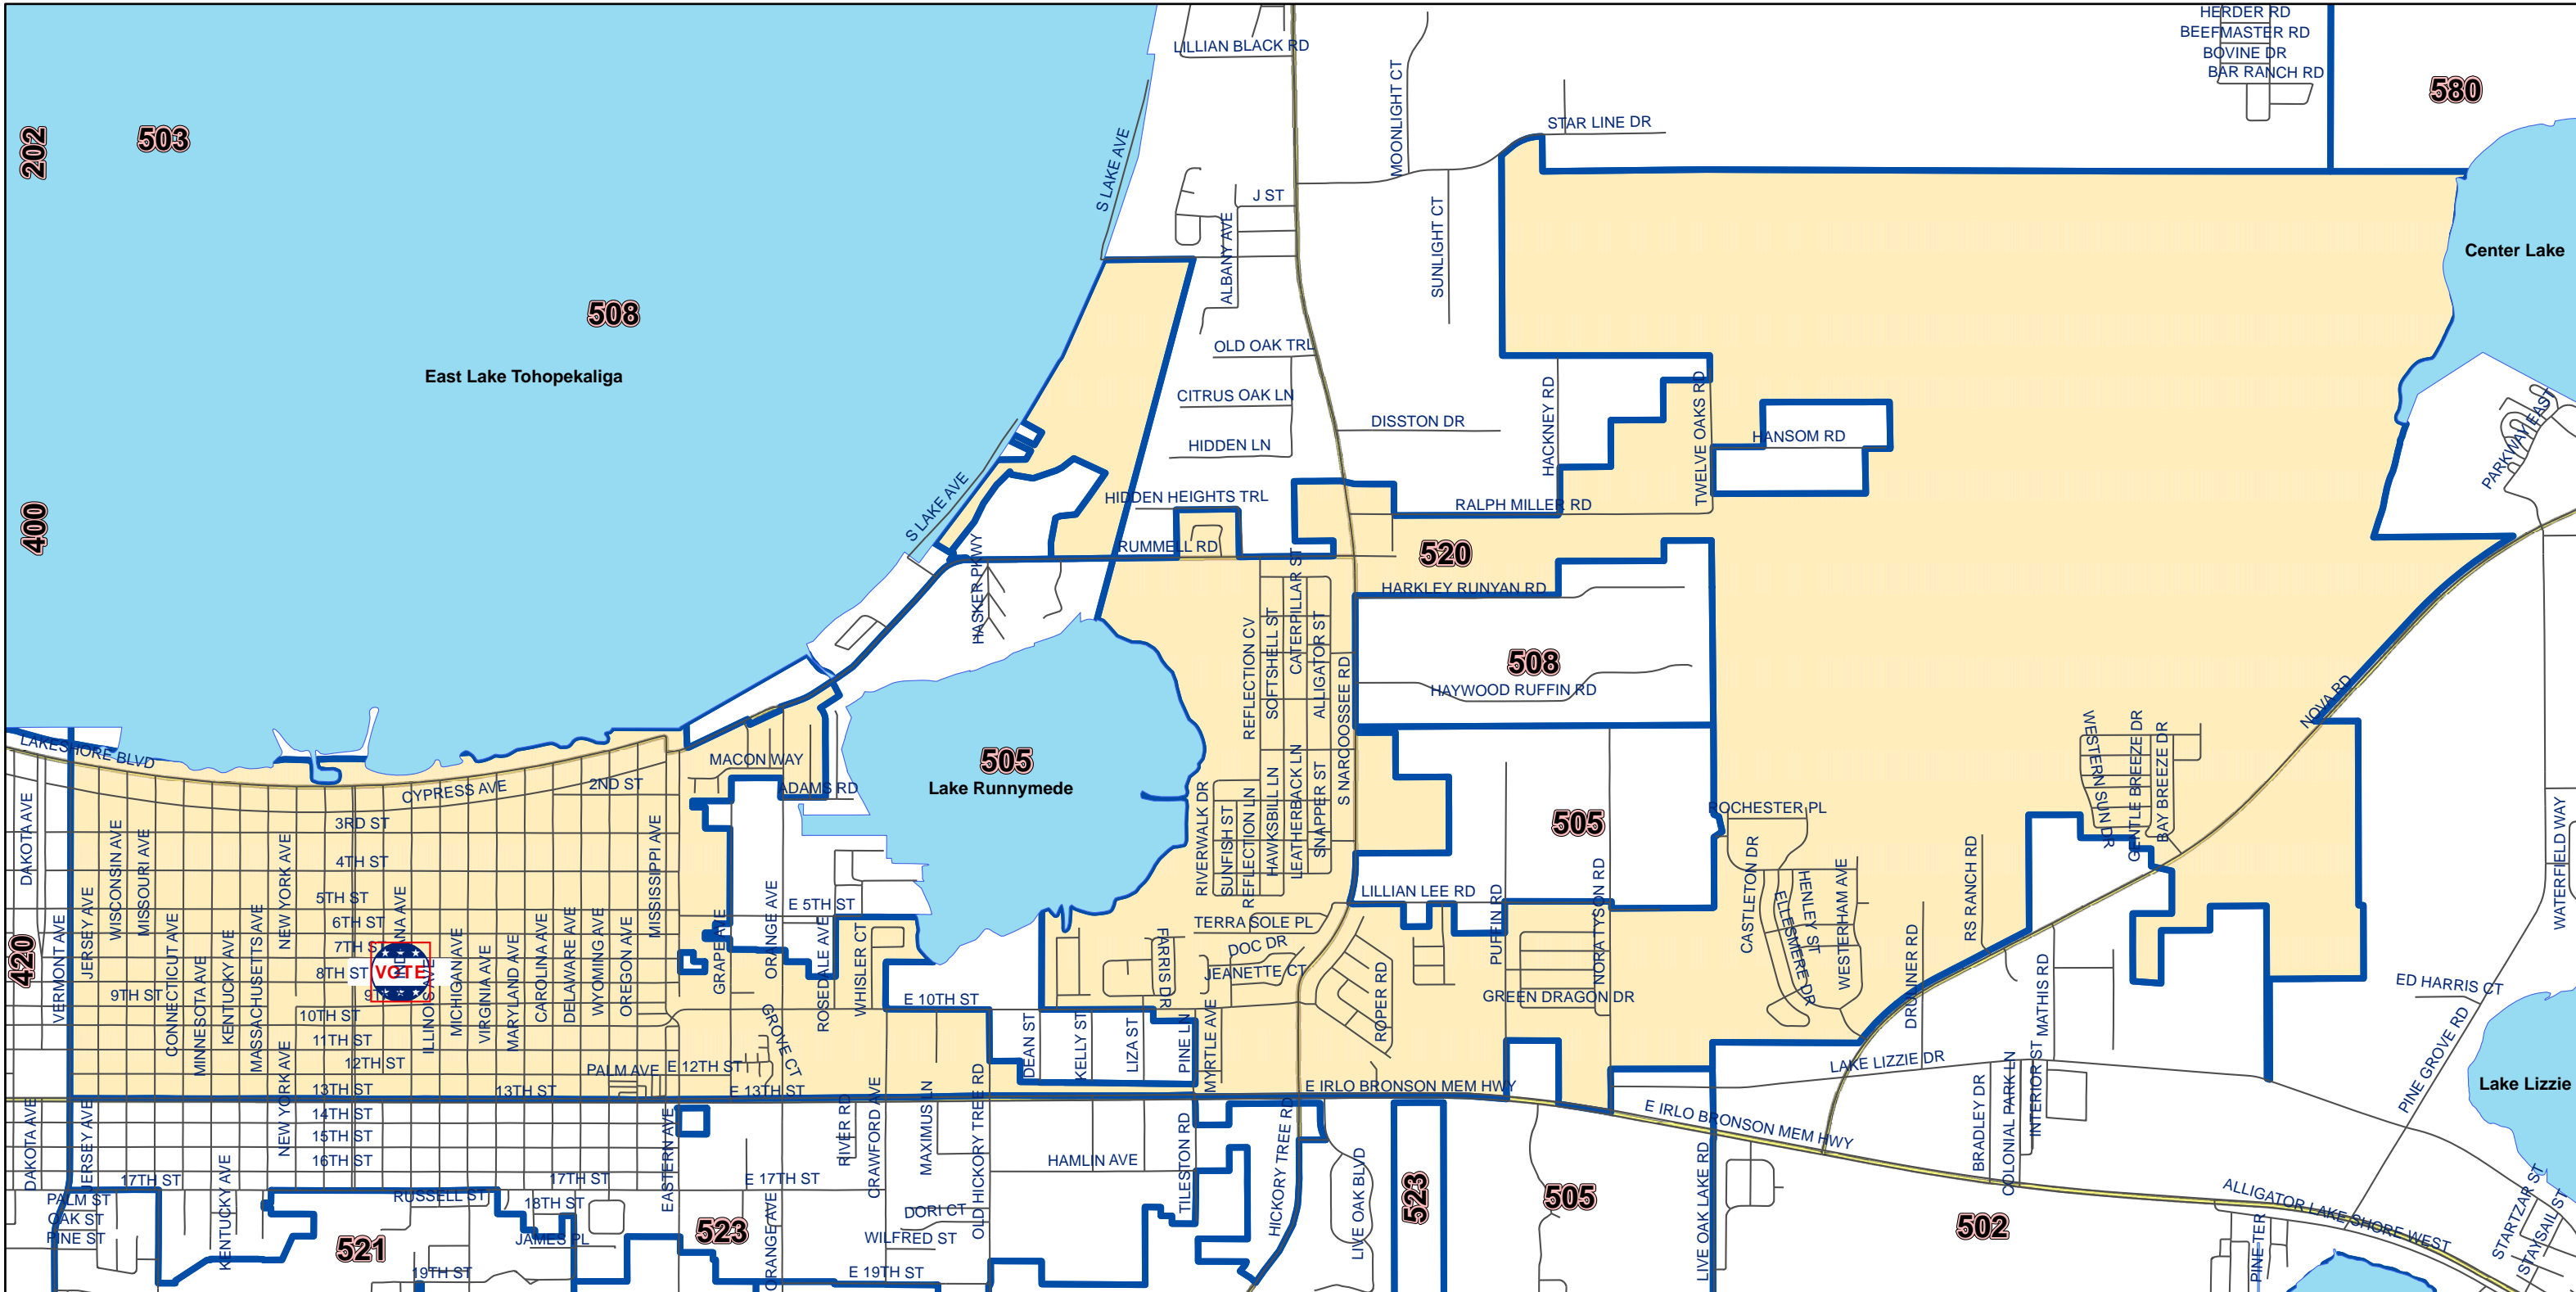

# Osceola County Voting Precinct 520

U:\Mapping GIS\GIS Map Files\Map Templates\Precincts\Precinct 520.mxd

**Vote Osceola**  
 MAP PRODUCED BY  
 THE OSCEOLA COUNTY  
 SUPERVISOR OF  
 ELECTIONS OFFICE.  
 November 2019

**Polling Location:**  
**St. Cloud Community House**  
**716 Indiana Ave.**  
**St. Cloud, FL 34769**

**DISCLAIMER:** The Supervisor of Elections Office and Osceola County specifically disclaims any warranty, either expressed or implied, including, but not limited to, the implied warranties of merchantability and fitness for a particular use. The entire risk as to quality and performance is with the requestor. In no event will the County or its staff be liable for any direct, indirect, incidental, special, consequential, or other damages, including loss of profit, arising out of the use of this data even if the County has been advised of the possibility of such damages. The requestor acknowledges and accepts the limitations of the Data, including the fact that the Data is dynamic and is in a constant state of maintenance, correction and update.

**DISCLAIMER:** Precinct boundaries may not have been modified to include the latest annexations within the cities of Kissimmee and St. Cloud. Any questions as to the precinct boundaries in these areas should be directed to the Osceola County Supervisor of Elections Office.