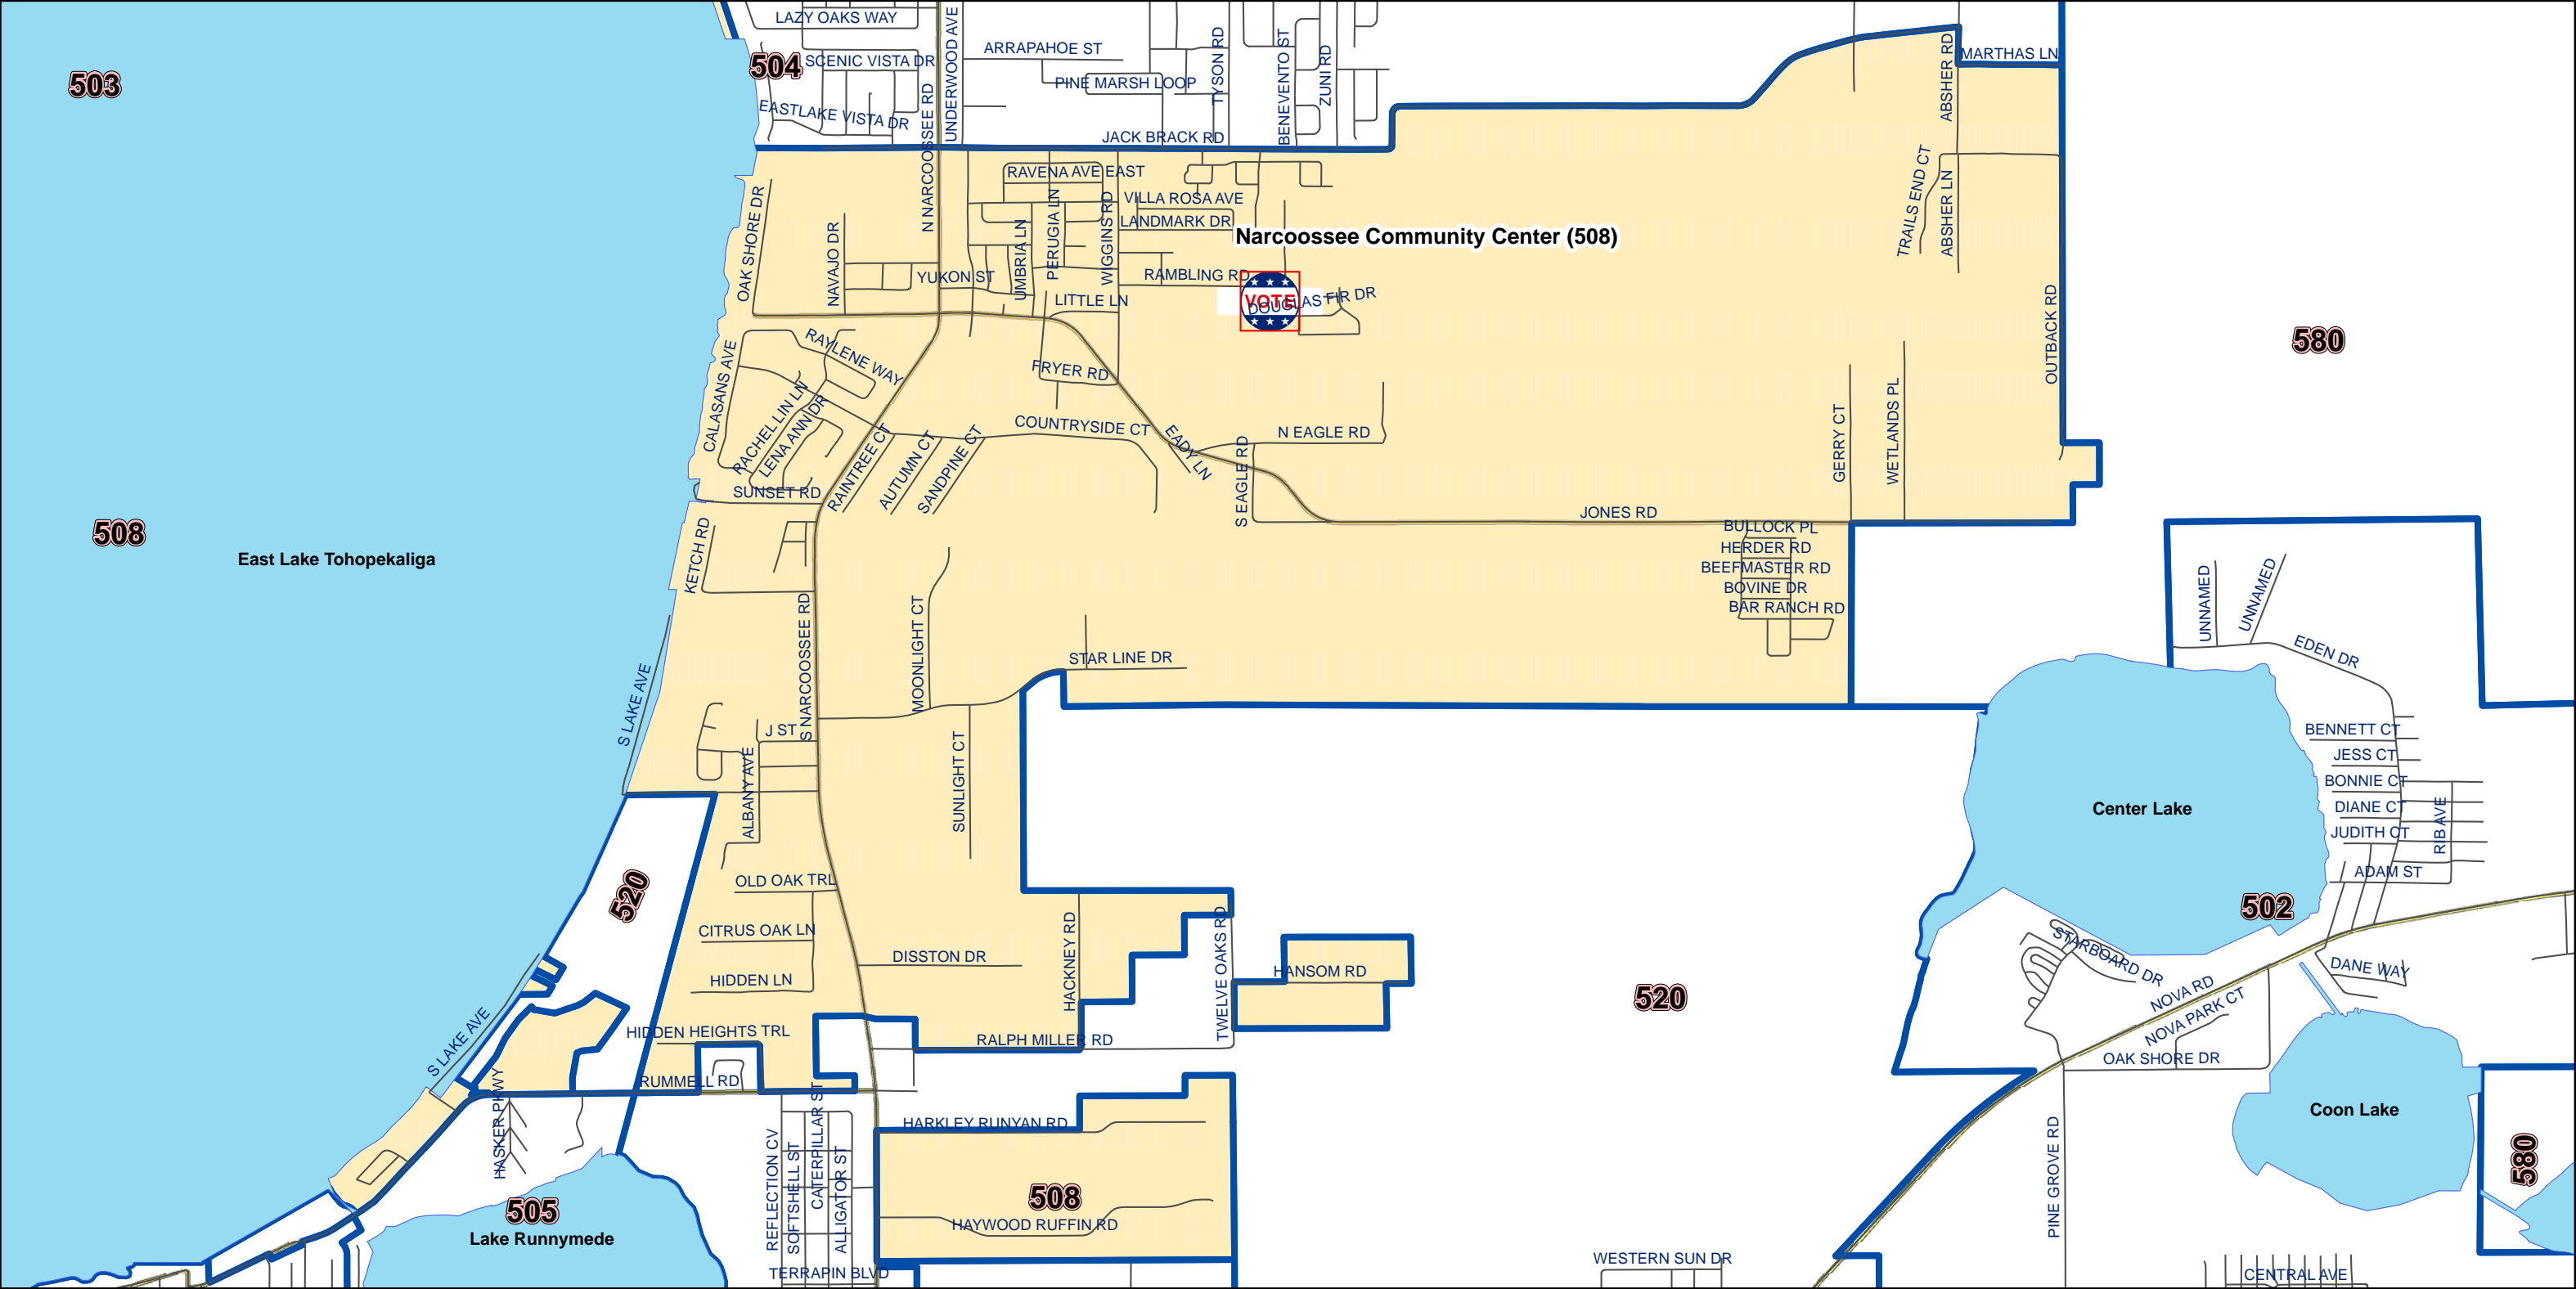

Osceola County Voting Precinct 508

U:\Mapping GIS\GIS Map Files\Map Templates\Precincts\Precinct 508.mxd

MAP PRODUCED BY THE OSCEOLA COUNTY SUPERVISOR OF ELECTIONS OFFICE.

Polling Location:
Narcossee Community Center
5354 Rambling Rd.
St. Cloud, FL 34771

DISCLAIMER: Precinct boundaries may not have been modified to include the latest annexations within the cities of Kissimmee and St. Cloud. Any questions as to the precinct boundaries in these areas should be directed to the Osceola County Supervisor of Elections Office.