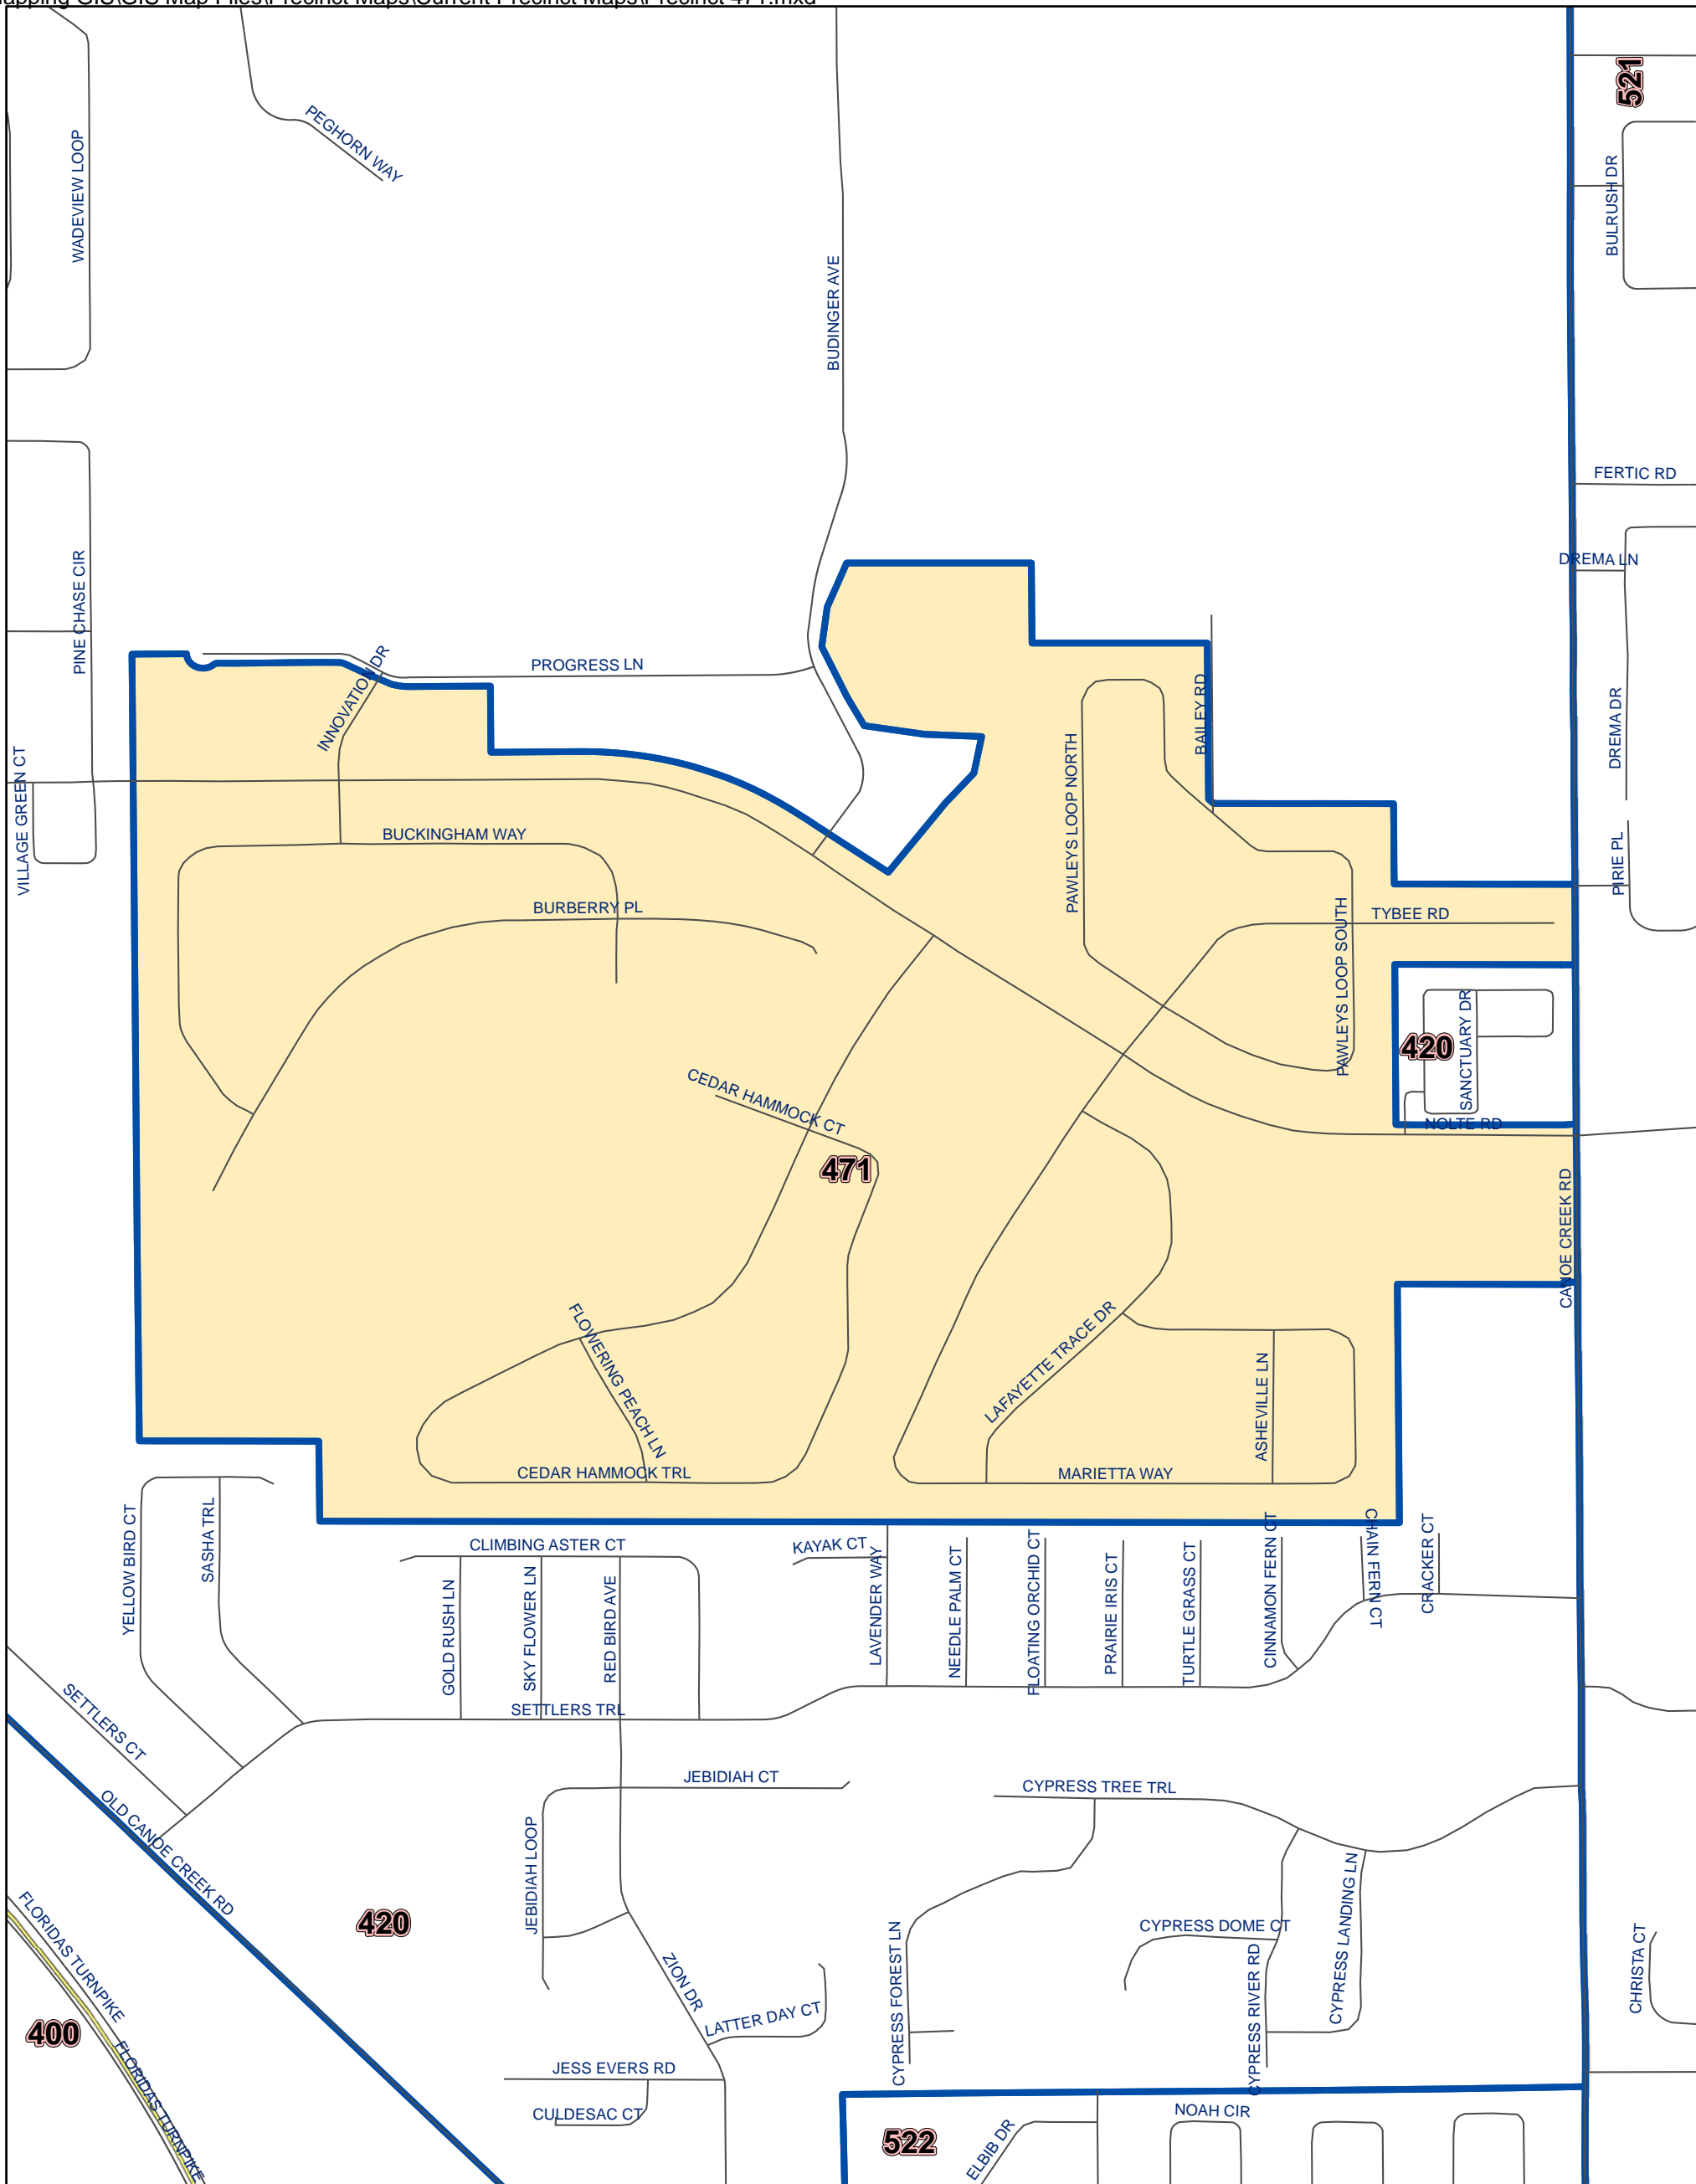

Osceola County Voting Precinct 471

C:\Mapping GIS\GIS Map Files\Precinct Maps\Current Precinct Maps\Precinct 471.mxd

POLLING LOCATION NOT SHOWN WITHIN THE BOUNDARY OF THIS PRECINCT

MAP PRODUCED BY
THE OSCEOLA COUNTY
SUPERVISOR OF
ELECTIONS OFFICE.

Polling Location:
17th Street Civic Center
3001 17th St.
St. Cloud, FL 34769

Disclaimer: Precinct boundaries may not have been modified to include the latest annexations within the cities of Kissimmee and St. Cloud. Any questions as to the precinct boundaries in these areas should be directed to the Osceola County Supervisor of Elections Office.