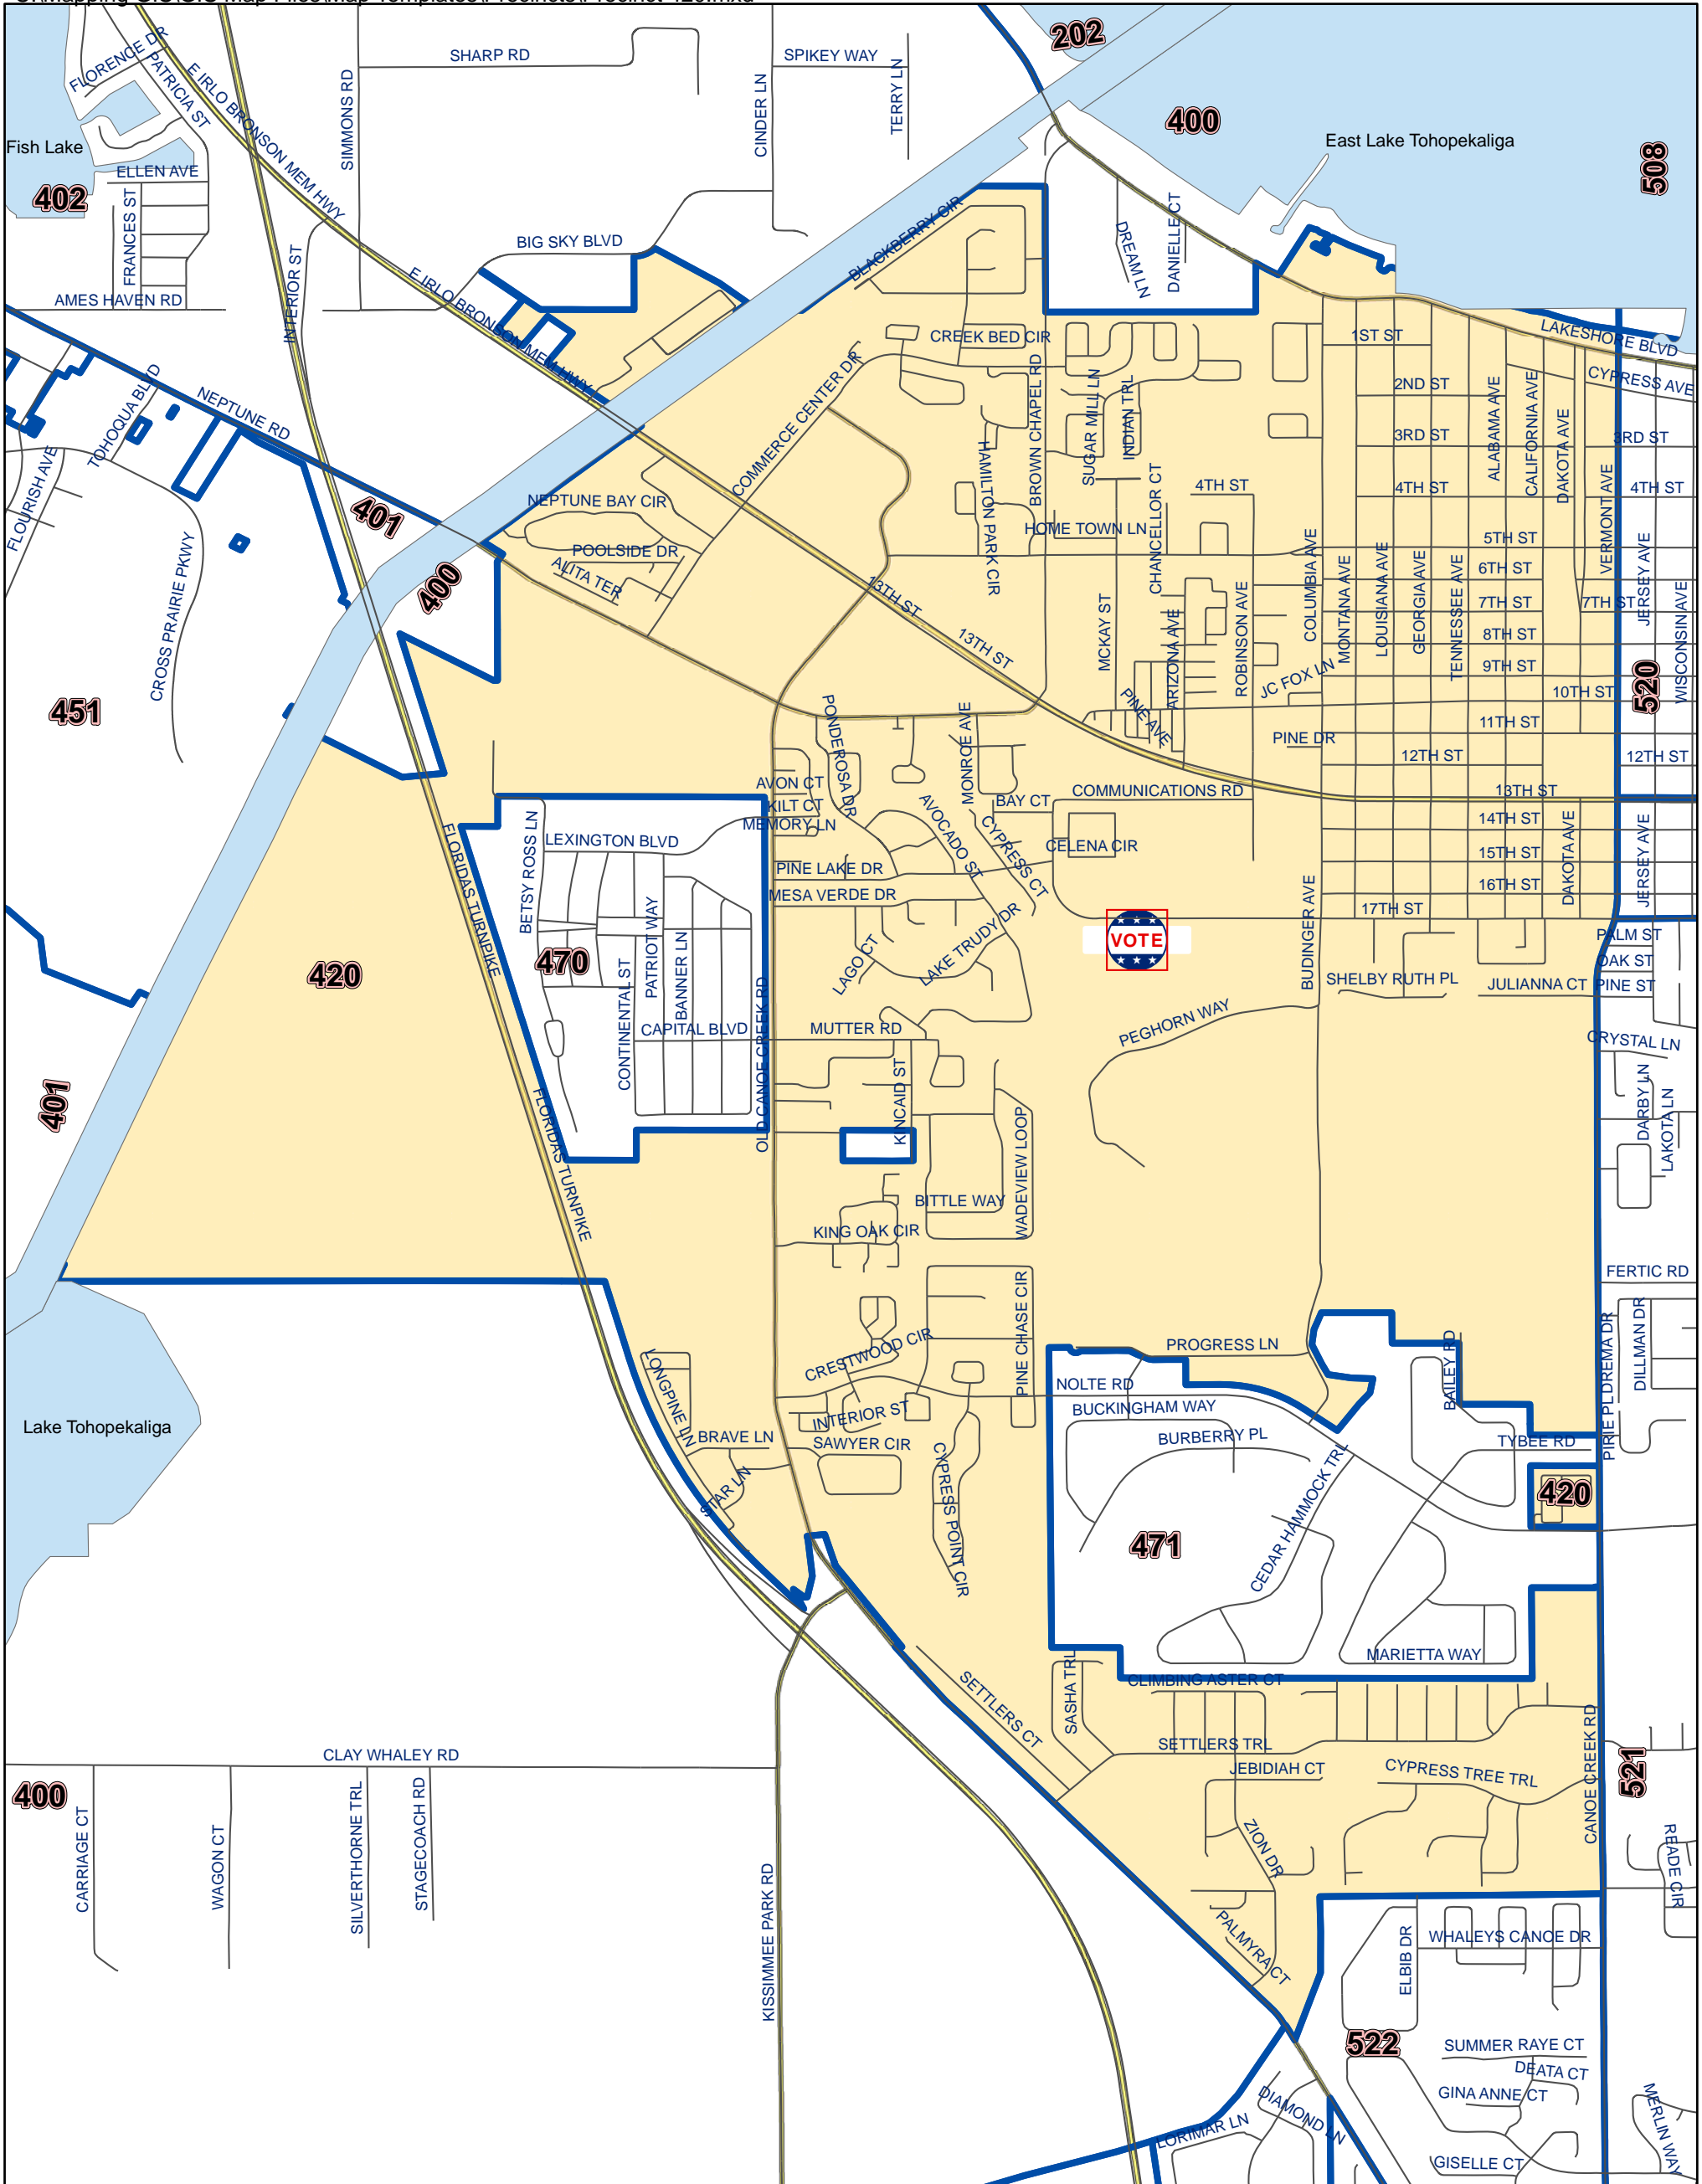

# Osceola County Voting Precinct 420

U:\Mapping GIS\GIS Map Files\Map Templates\Precincts\Precinct 420.mxd

MAP PRODUCED BY  
THE OSCEOLA COUNTY  
SUPERVISOR OF  
ELECTIONS OFFICE.

**Polling Location:**  
**17th Street Civic Center**  
**3001 17th St.**  
**St. Cloud, FL 34769**

Disclaimer: Precinct boundaries may not have been modified to include the latest annexations within the cities of Kissimmee and St. Cloud. Any questions as to the precinct boundaries in these areas should be directed to the Osceola County Supervisor of Elections Office.