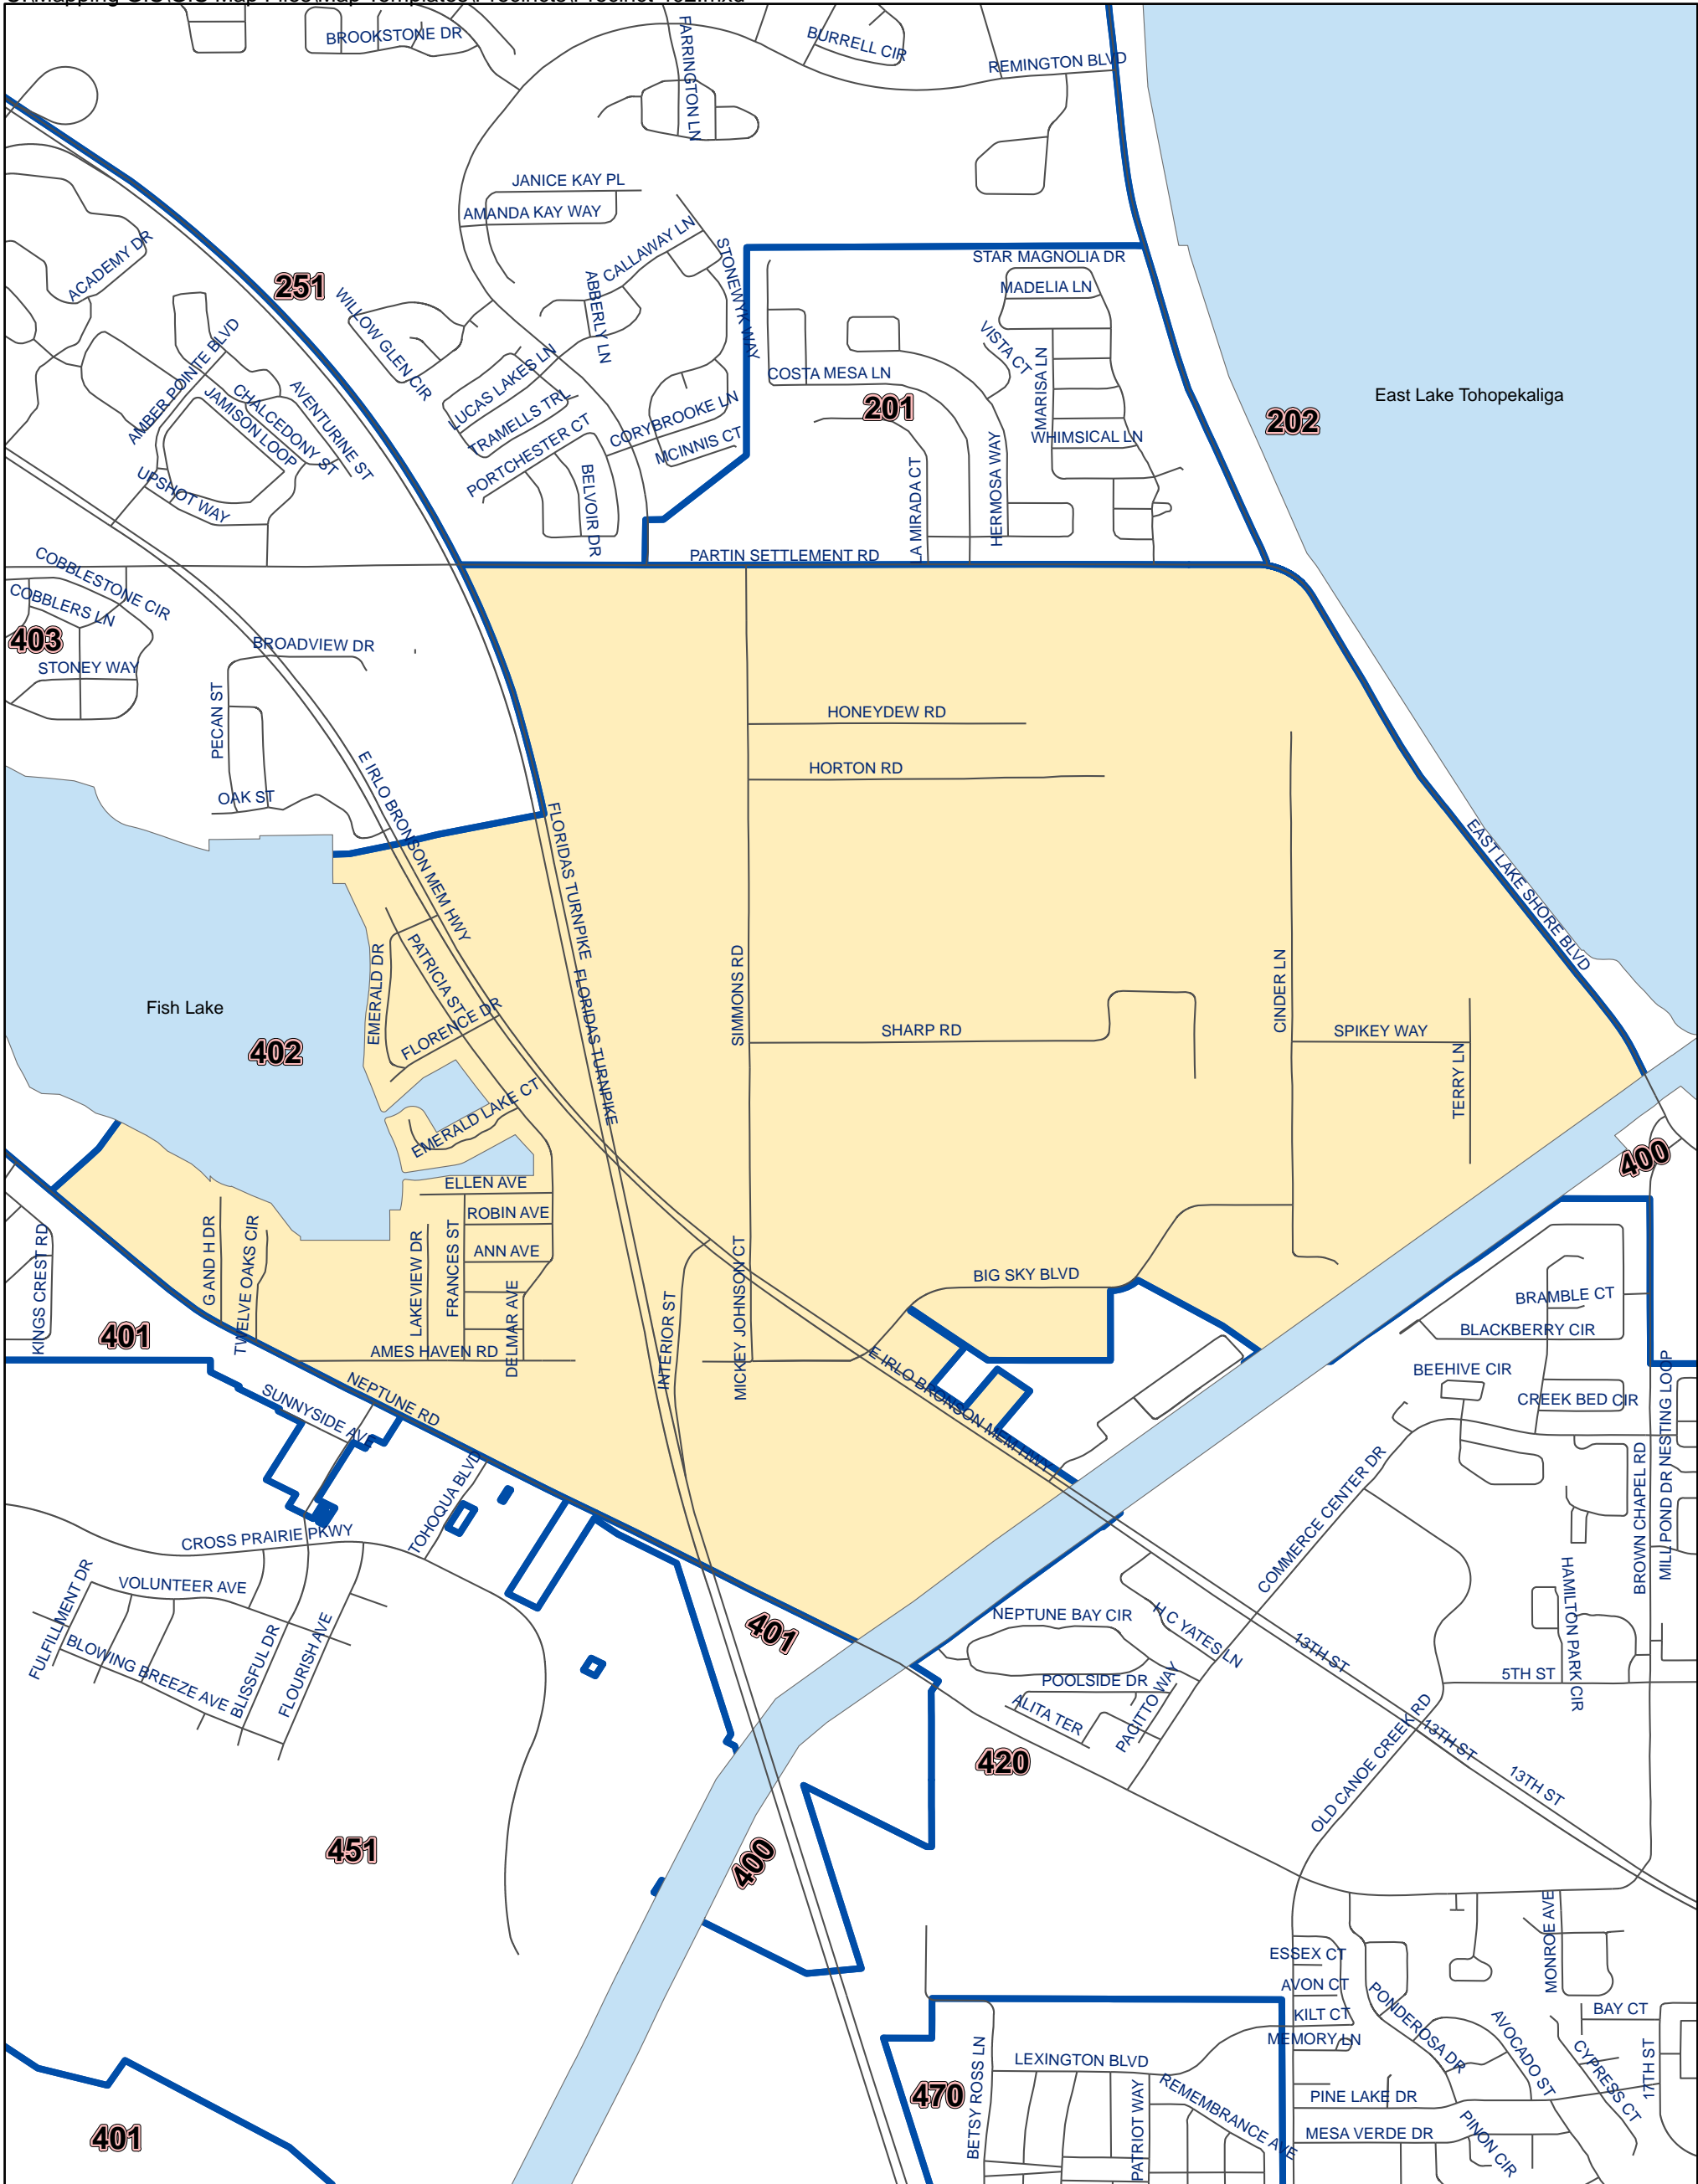

Osceola County Voting Precinct 402

U:\Mapping GIS\GIS Map Files\Map Templates\Precincts\Precinct 402.mxd

MAP PRODUCED BY
THE OSCEOLA COUNTY
SUPERVISOR OF
ELECTIONS OFFICE.

Polling Location:
Osceola Heritage Park
1901 Chief Osceola Trail
Kissimmee, FL 34744

Disclaimer: Precinct boundaries may not have been modified to include the latest annexations within the cities of Kissimmee and St. Cloud. Any questions as to the precinct boundaries in these areas should be directed to the Osceola County Supervisor of Elections Office.

November 2019

POLLING LOCATION NOT SHOWN WITHIN THE BOUNDARY OF THIS PRECINCT

DISCLAIMER:

The Supervisor of Elections Office and Osceola County specifically disclaims any warranty, either expressed or implied, including, but not limited to, the implied warranties of merchantability and fitness for a particular use. The entire risk as to quality and performance is with the requestor. In no event will the County or its staff be liable for any direct, indirect, incidental, special, consequential, or other damages, including loss of profit, arising out of the use of this data even if the County has been advised of the possibility of such damages. The requestor acknowledges and accepts the limitations of the Data, including the fact that the Data is dynamic and is in a constant state of maintenance, correction and update.