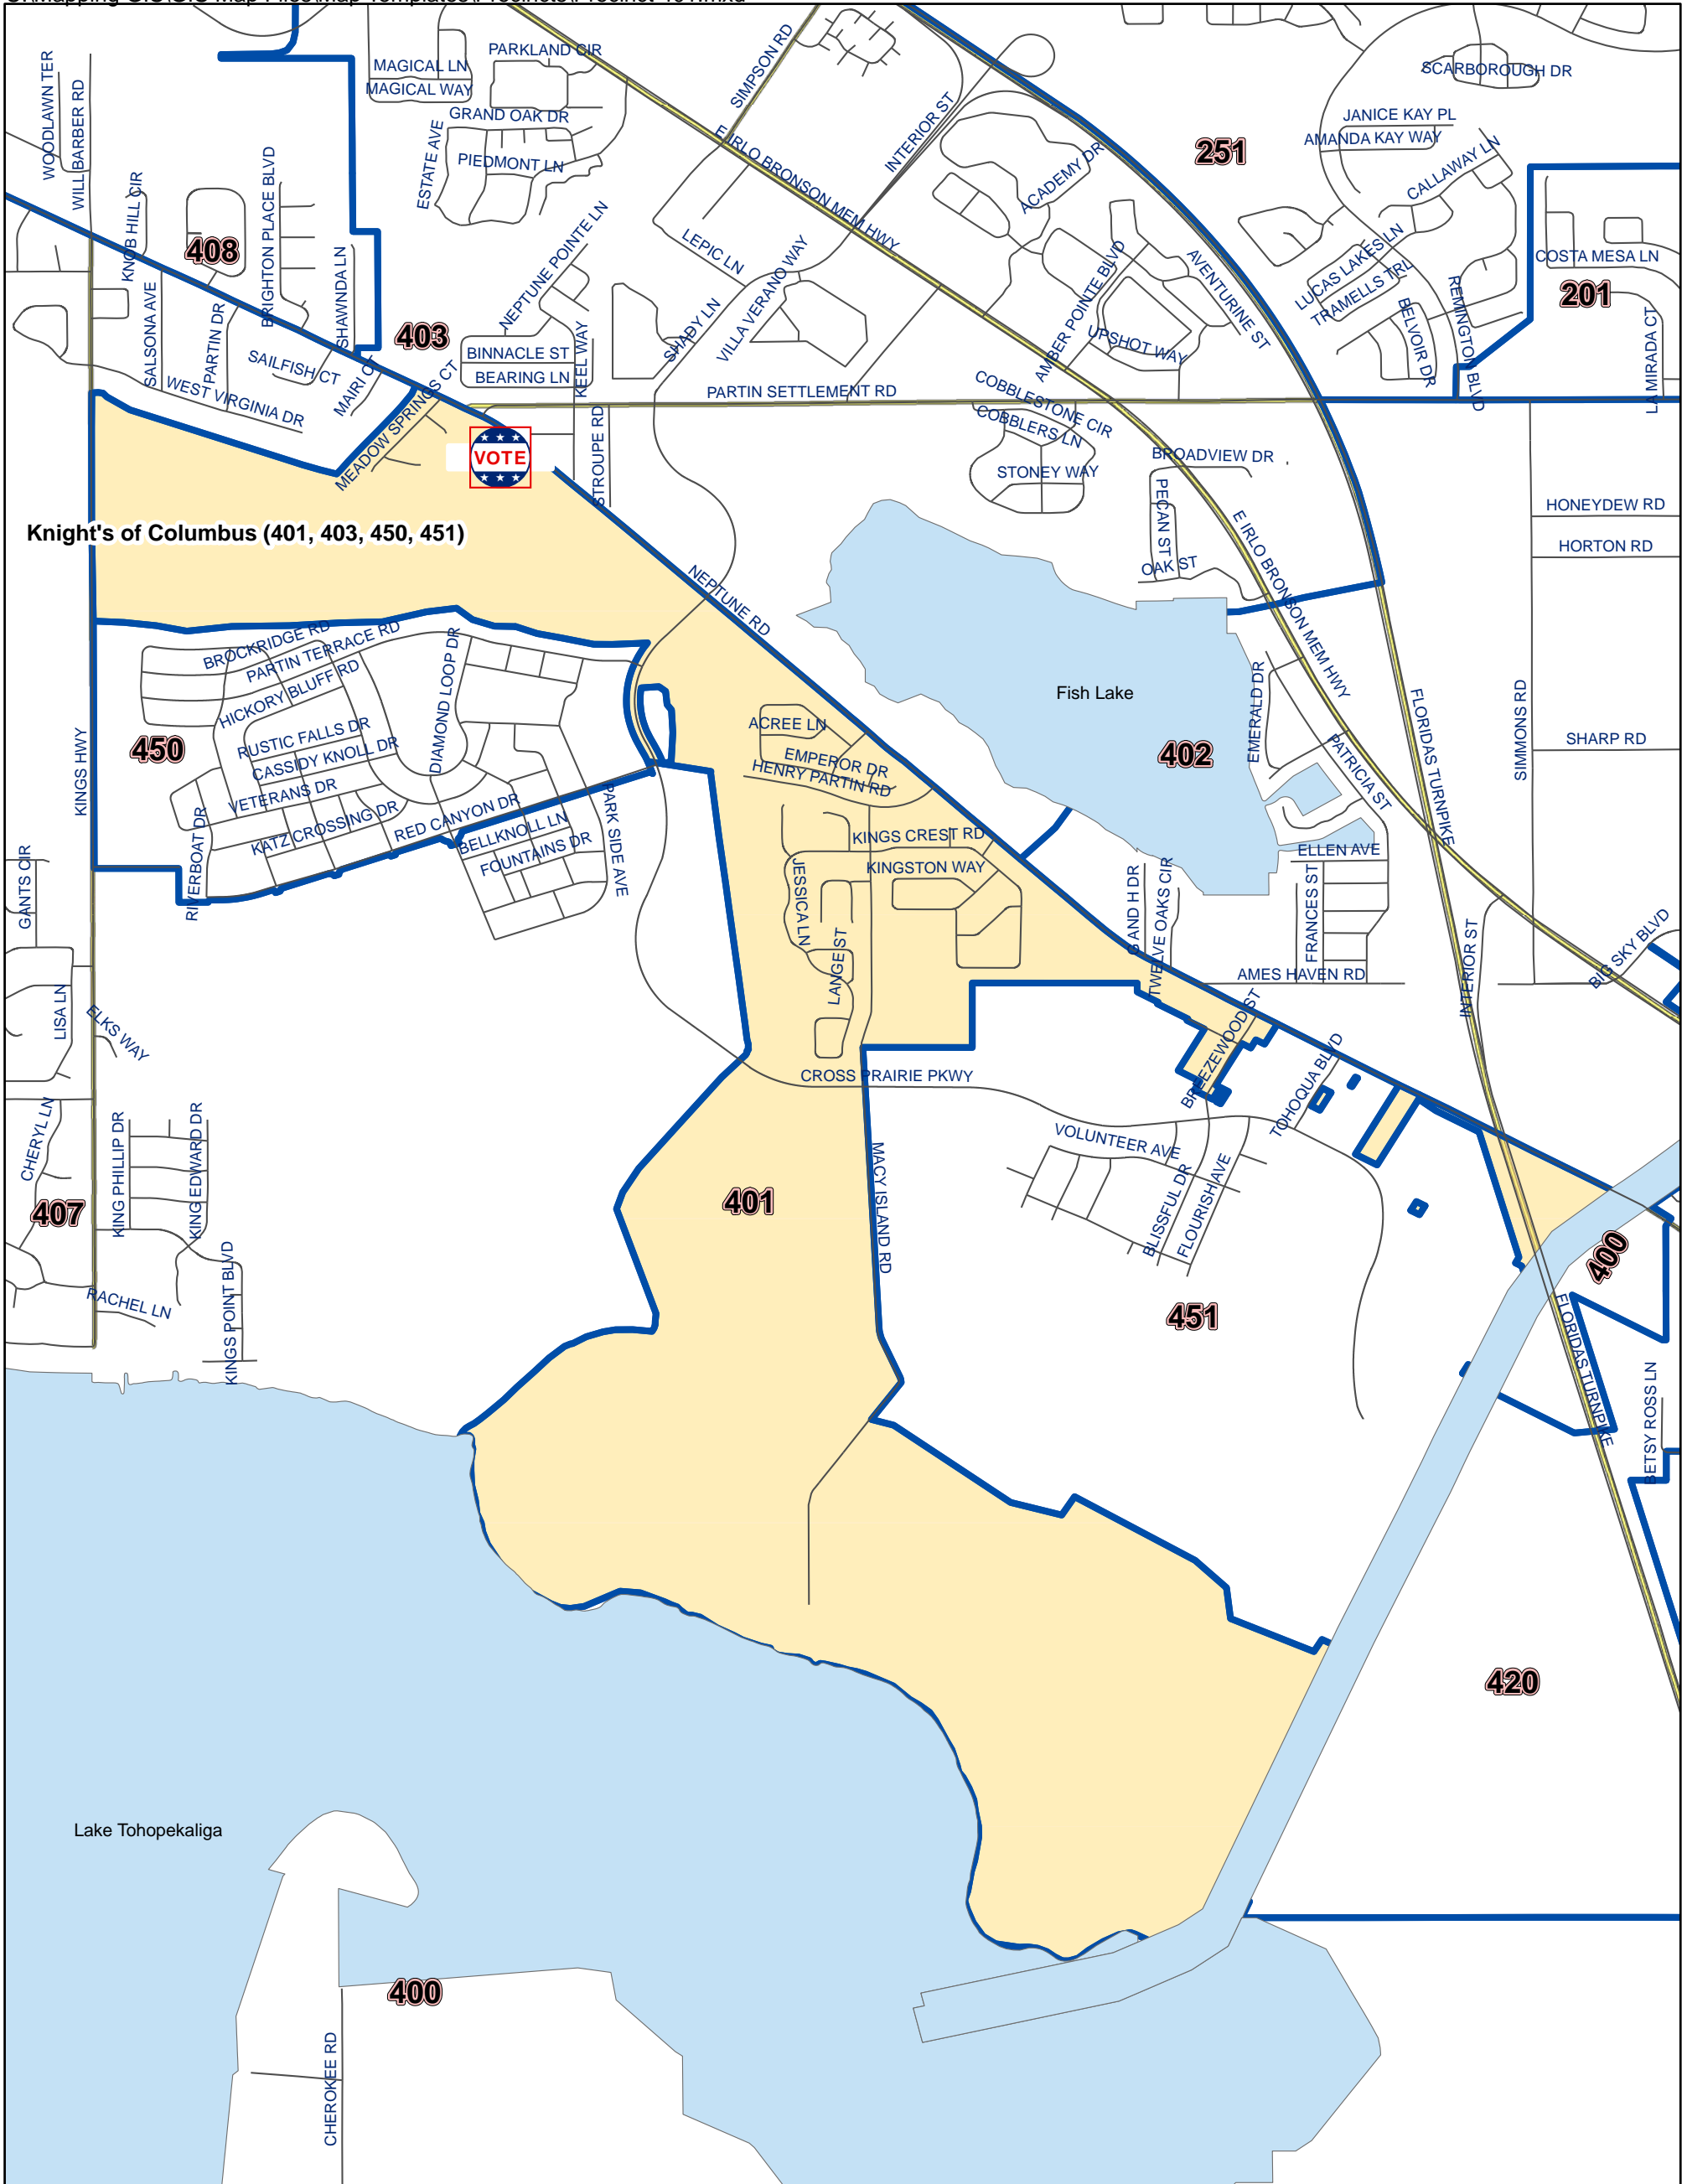

Osceola County Voting Precinct 401

U:\Mapping GIS\GIS Map Files\Map Templates\Precincts\Precinct 401.mxd

Vote Osceola
November 2019

MAP PRODUCED BY
THE OSCEOLA COUNTY
SUPERVISOR OF
ELECTIONS OFFICE.

Polling Location:
Knights of Columbus
2000 Neptune Rd.
Kissimmee, FL 34744

DISCLAIMER: Precinct boundaries may not have been modified to include the latest annexations within the cities of Kissimmee and St. Cloud. Any questions as to the precinct boundaries in these areas should be directed to the Osceola County Supervisor of Elections Office.