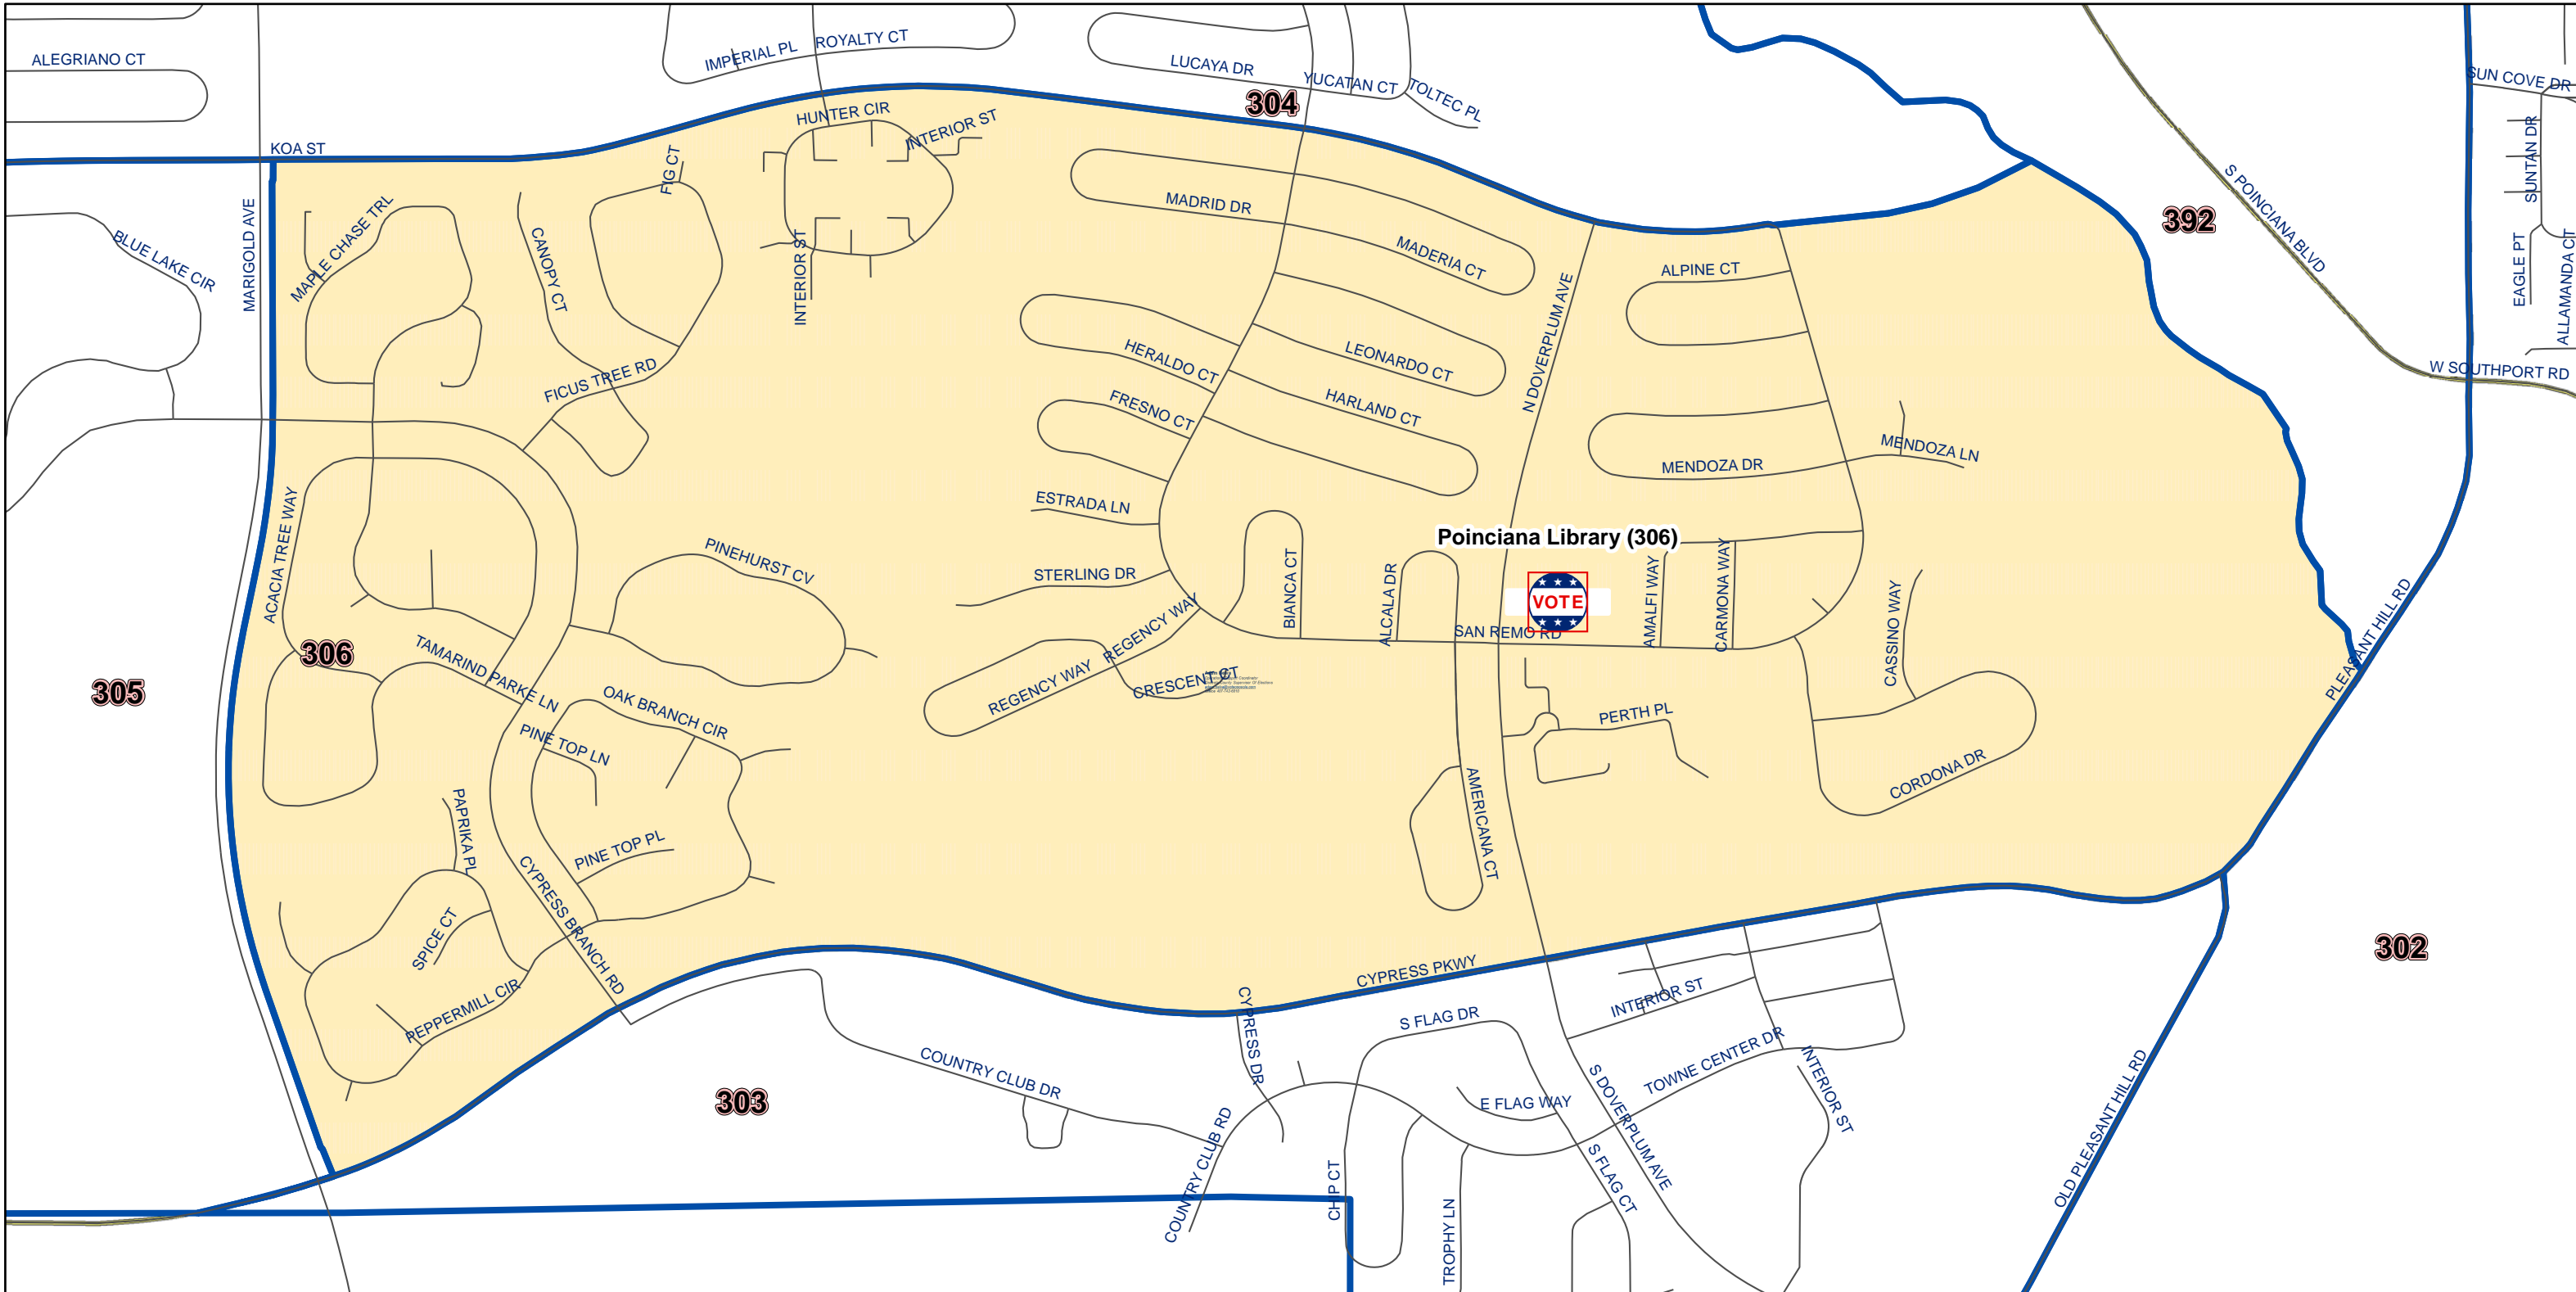

Osceola County Voting Precinct 306

U:\Mapping GIS\GIS Map Files\Map Templates\Precincts\Precinct 306.mxd

MAP PRODUCED BY
THE OSCEOLA COUNTY
SUPERVISOR OF
ELECTIONS OFFICE.

Polling Location:
Poinciana Library
101 N Doverplum Ave.
Poinciana, FL 34758

DISCLAIMER: Precinct boundaries may not have been modified to include the latest annexations within the cities of Kissimmee and St. Cloud. Any questions as to the precinct boundaries in these areas should be directed to the Osceola County Supervisor of Elections Office.