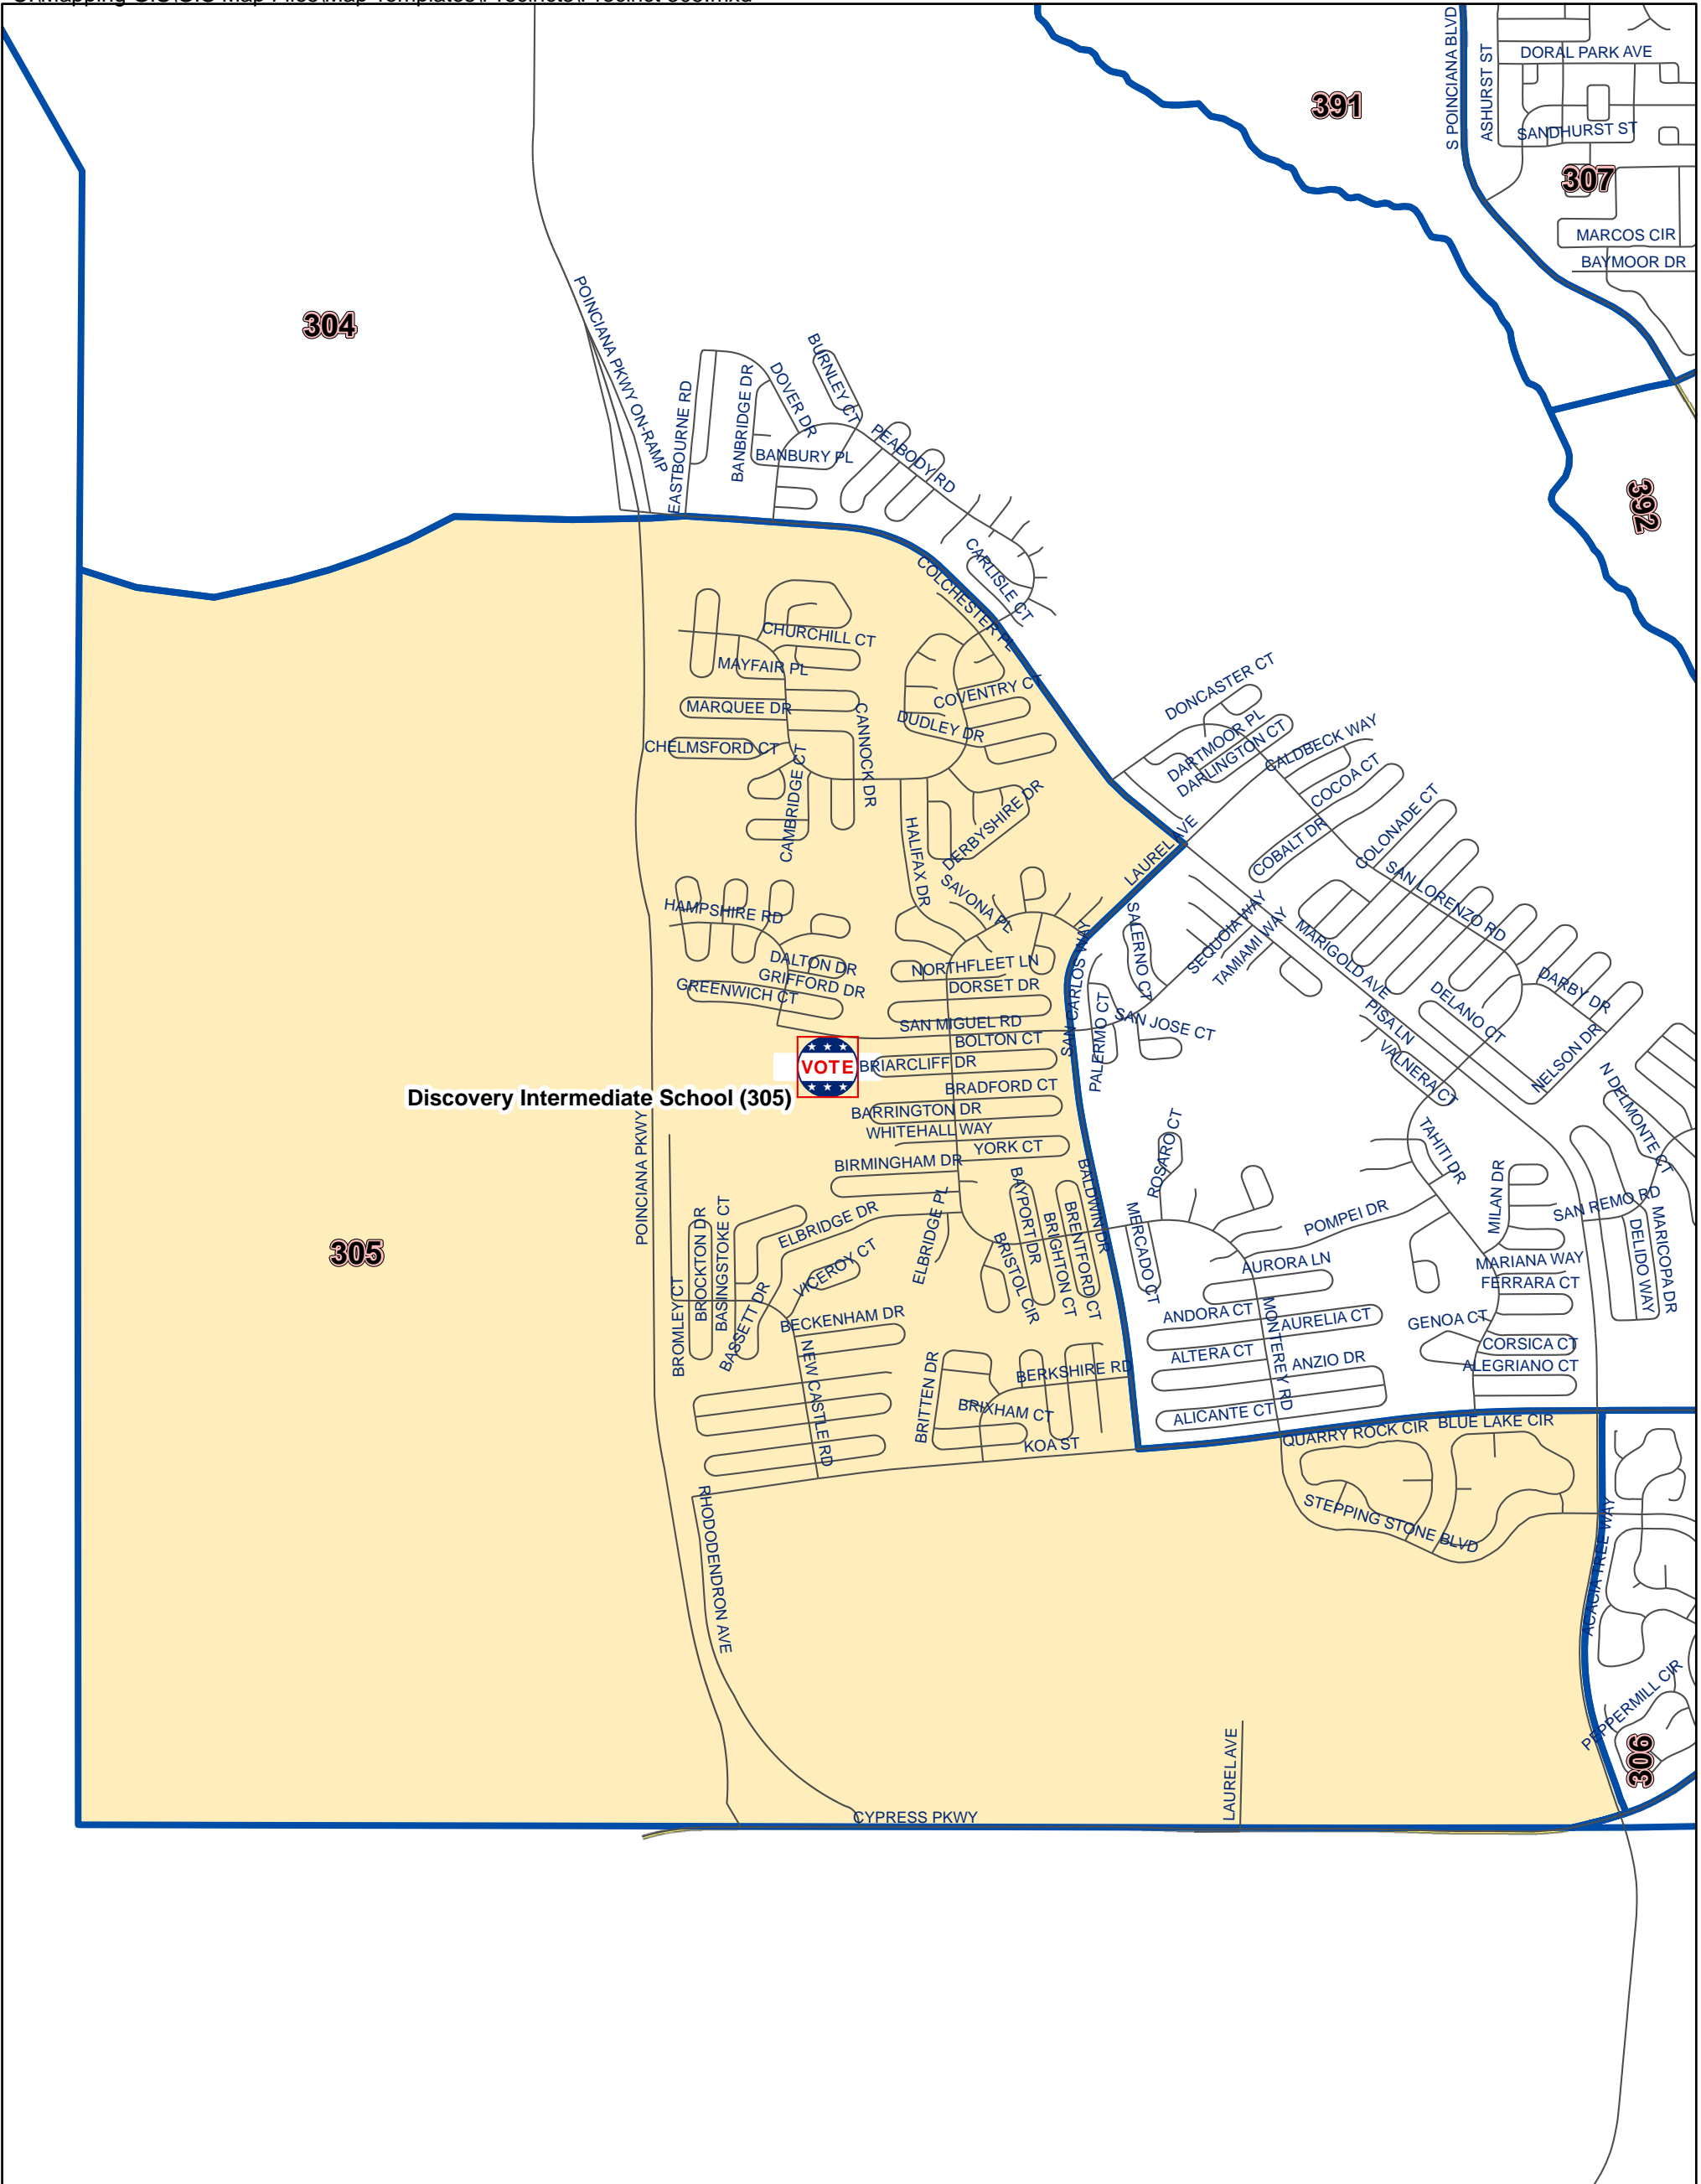

# Osceola County Voting Precinct 305

U:\Mapping GIS\GIS Map Files\Map Templates\Precincts\Precinct 305.mxd

MAP PRODUCED BY  
THE OSCEOLA COUNTY  
SUPERVISOR OF  
ELECTIONS OFFICE.

**Polling Location:**  
**Discovery Intermediate School**  
**5350 San Miguel Rd.**  
**Poinciana, FL 34758**

Disclaimer: Precinct boundaries may not have been modified to include the latest annexations within the cities of Kissimmee and St. Cloud. Any questions as to the precinct boundaries in these areas should be directed to the Osceola County Supervisor of Elections Office.