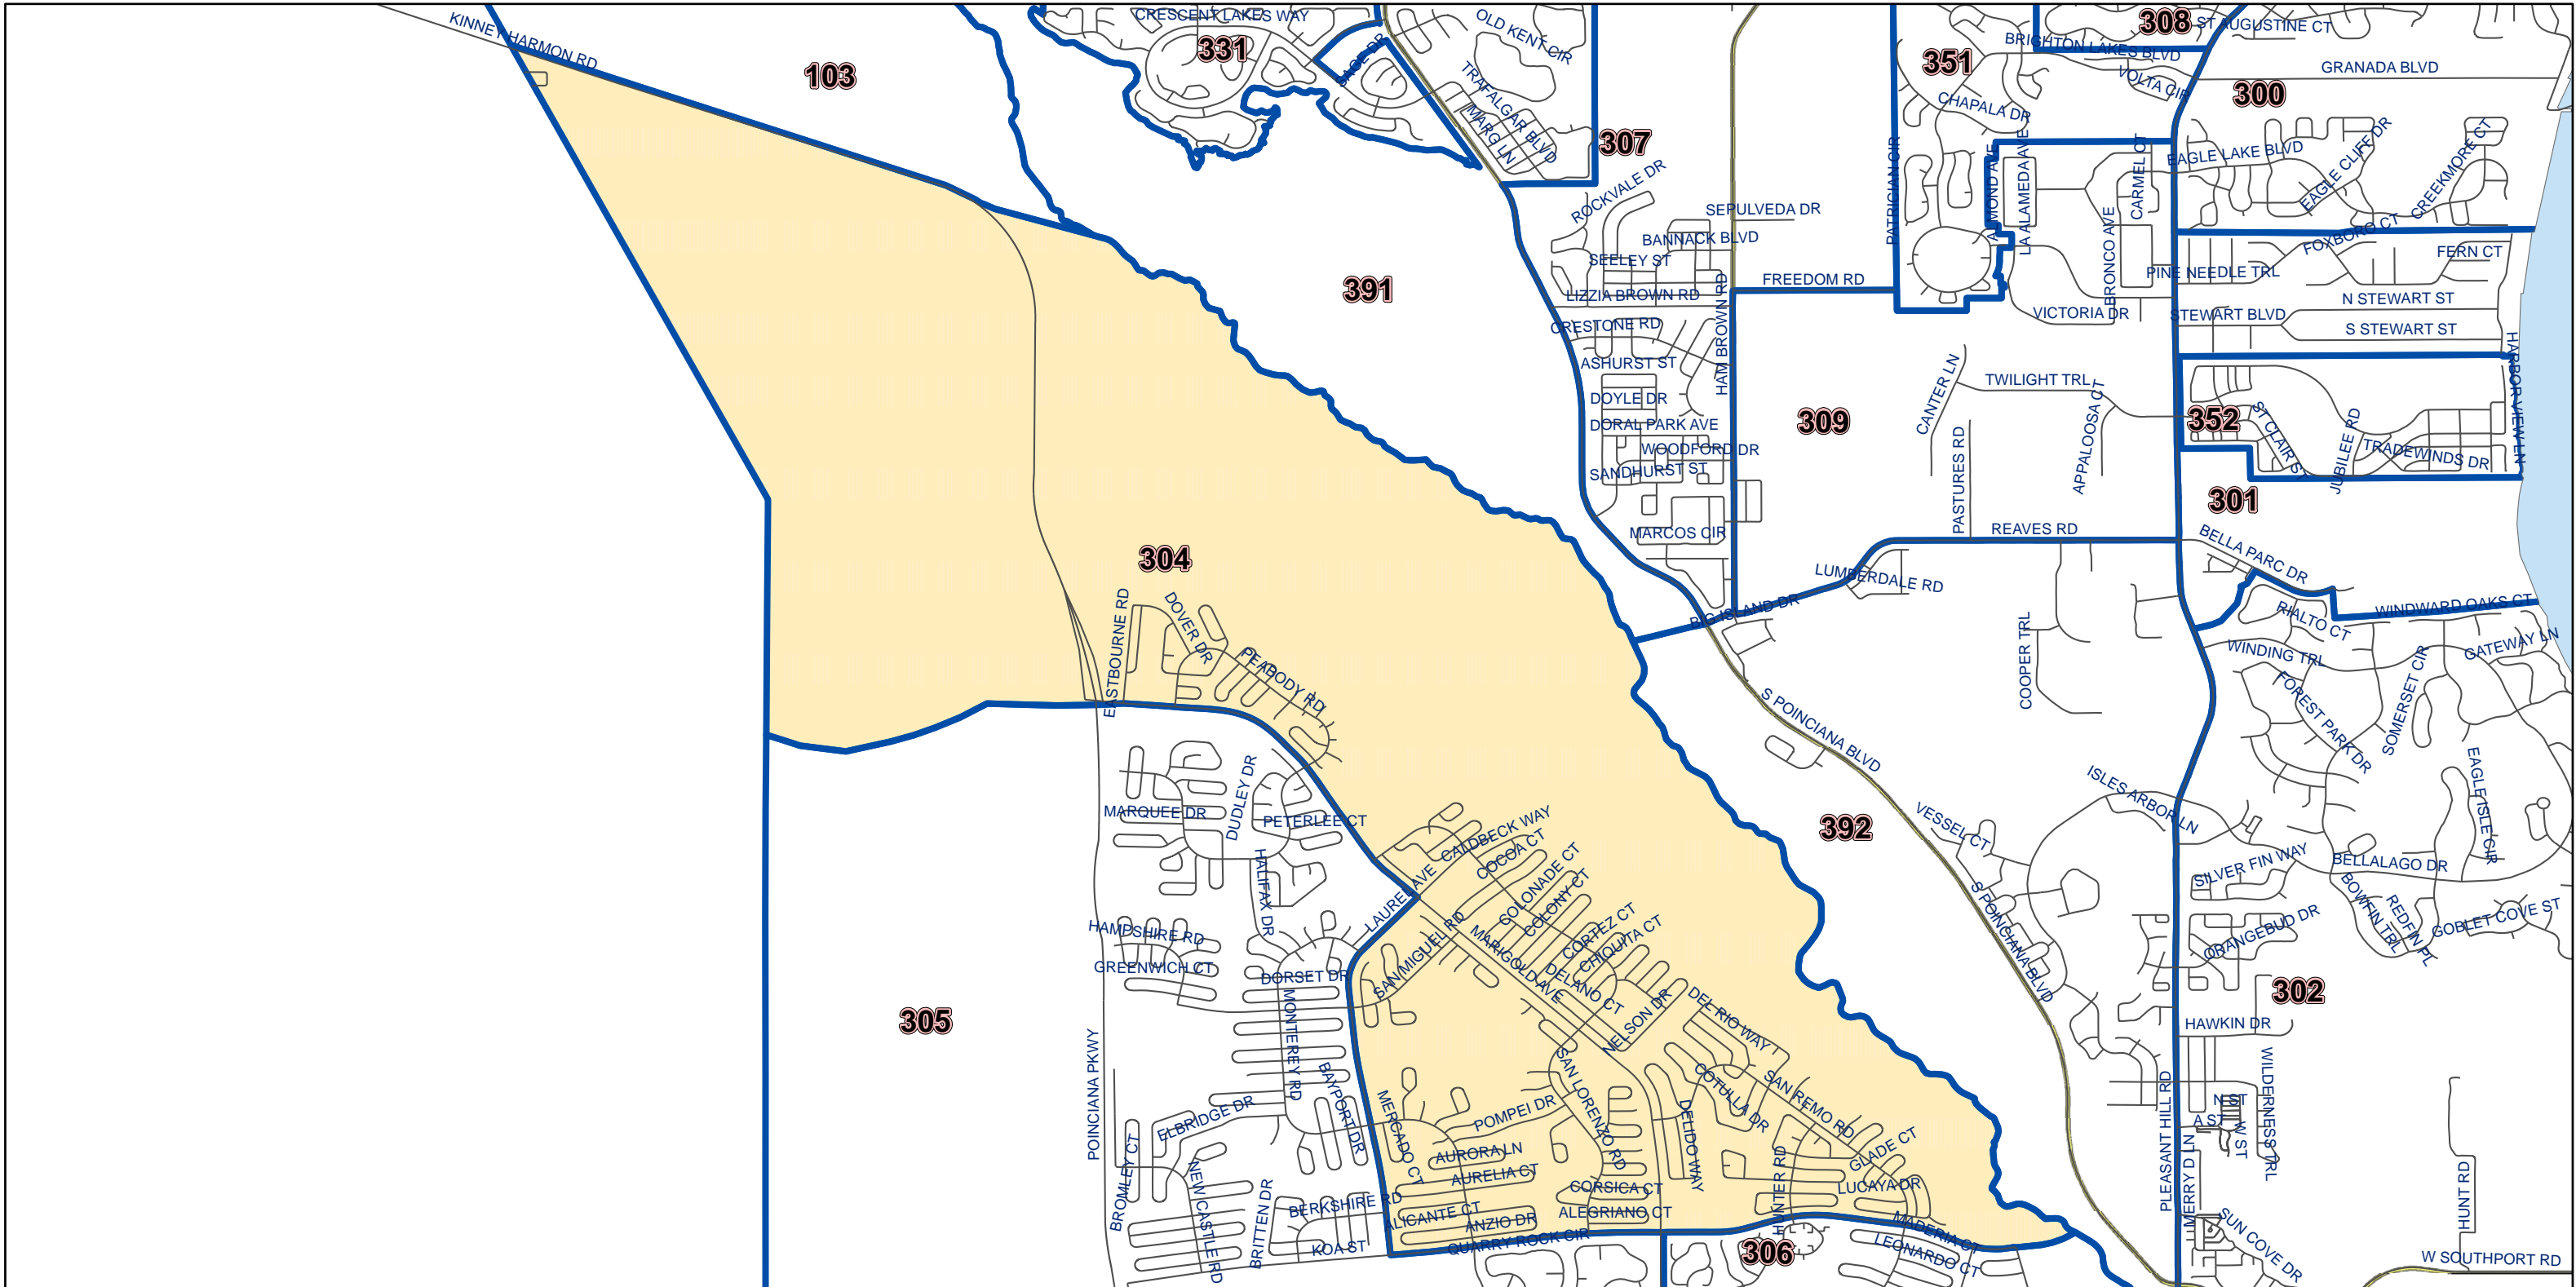

Osceola County Voting Precinct 304

U:\Mapping GIS\GIS Map Files\Map Templates\Precincts\Precinct 304.mxd

POLLING LOCATION NOT SHOWN WITHIN THE BOUNDARY OF THIS PRECINCT

MAP PRODUCED BY
THE OSCEOLA COUNTY
SUPERVISOR OF
ELECTIONS OFFICE.

Polling Location:
Gym & Aquatic Center
625 Country Club Dr.
Poinciana, FL 34759

DISCLAIMER: The Supervisor of Elections Office and Osceola County specifically disclaims any warranty, either expressed or implied, including, but not limited to, the implied warranties of merchantability and fitness for a particular use. The entire risk as to quality and performance is with the requestor. In no event will the County or its staff be liable for any direct, indirect, incidental, special, consequential, or other damages, including loss of profit, arising out of the use of this data even if the County has been advised of the possibility of such damages. The requestor acknowledges and accepts the limitations of the Data, including the fact that the Data is dynamic and is in a constant state of maintenance, correction and update.

DISCLAIMER: Precinct boundaries may not have been modified to include the latest annexations within the cities of Kissimmee and St. Cloud. Any questions as to the precinct boundaries in these areas should be directed to the Osceola County Supervisor of Elections Office.