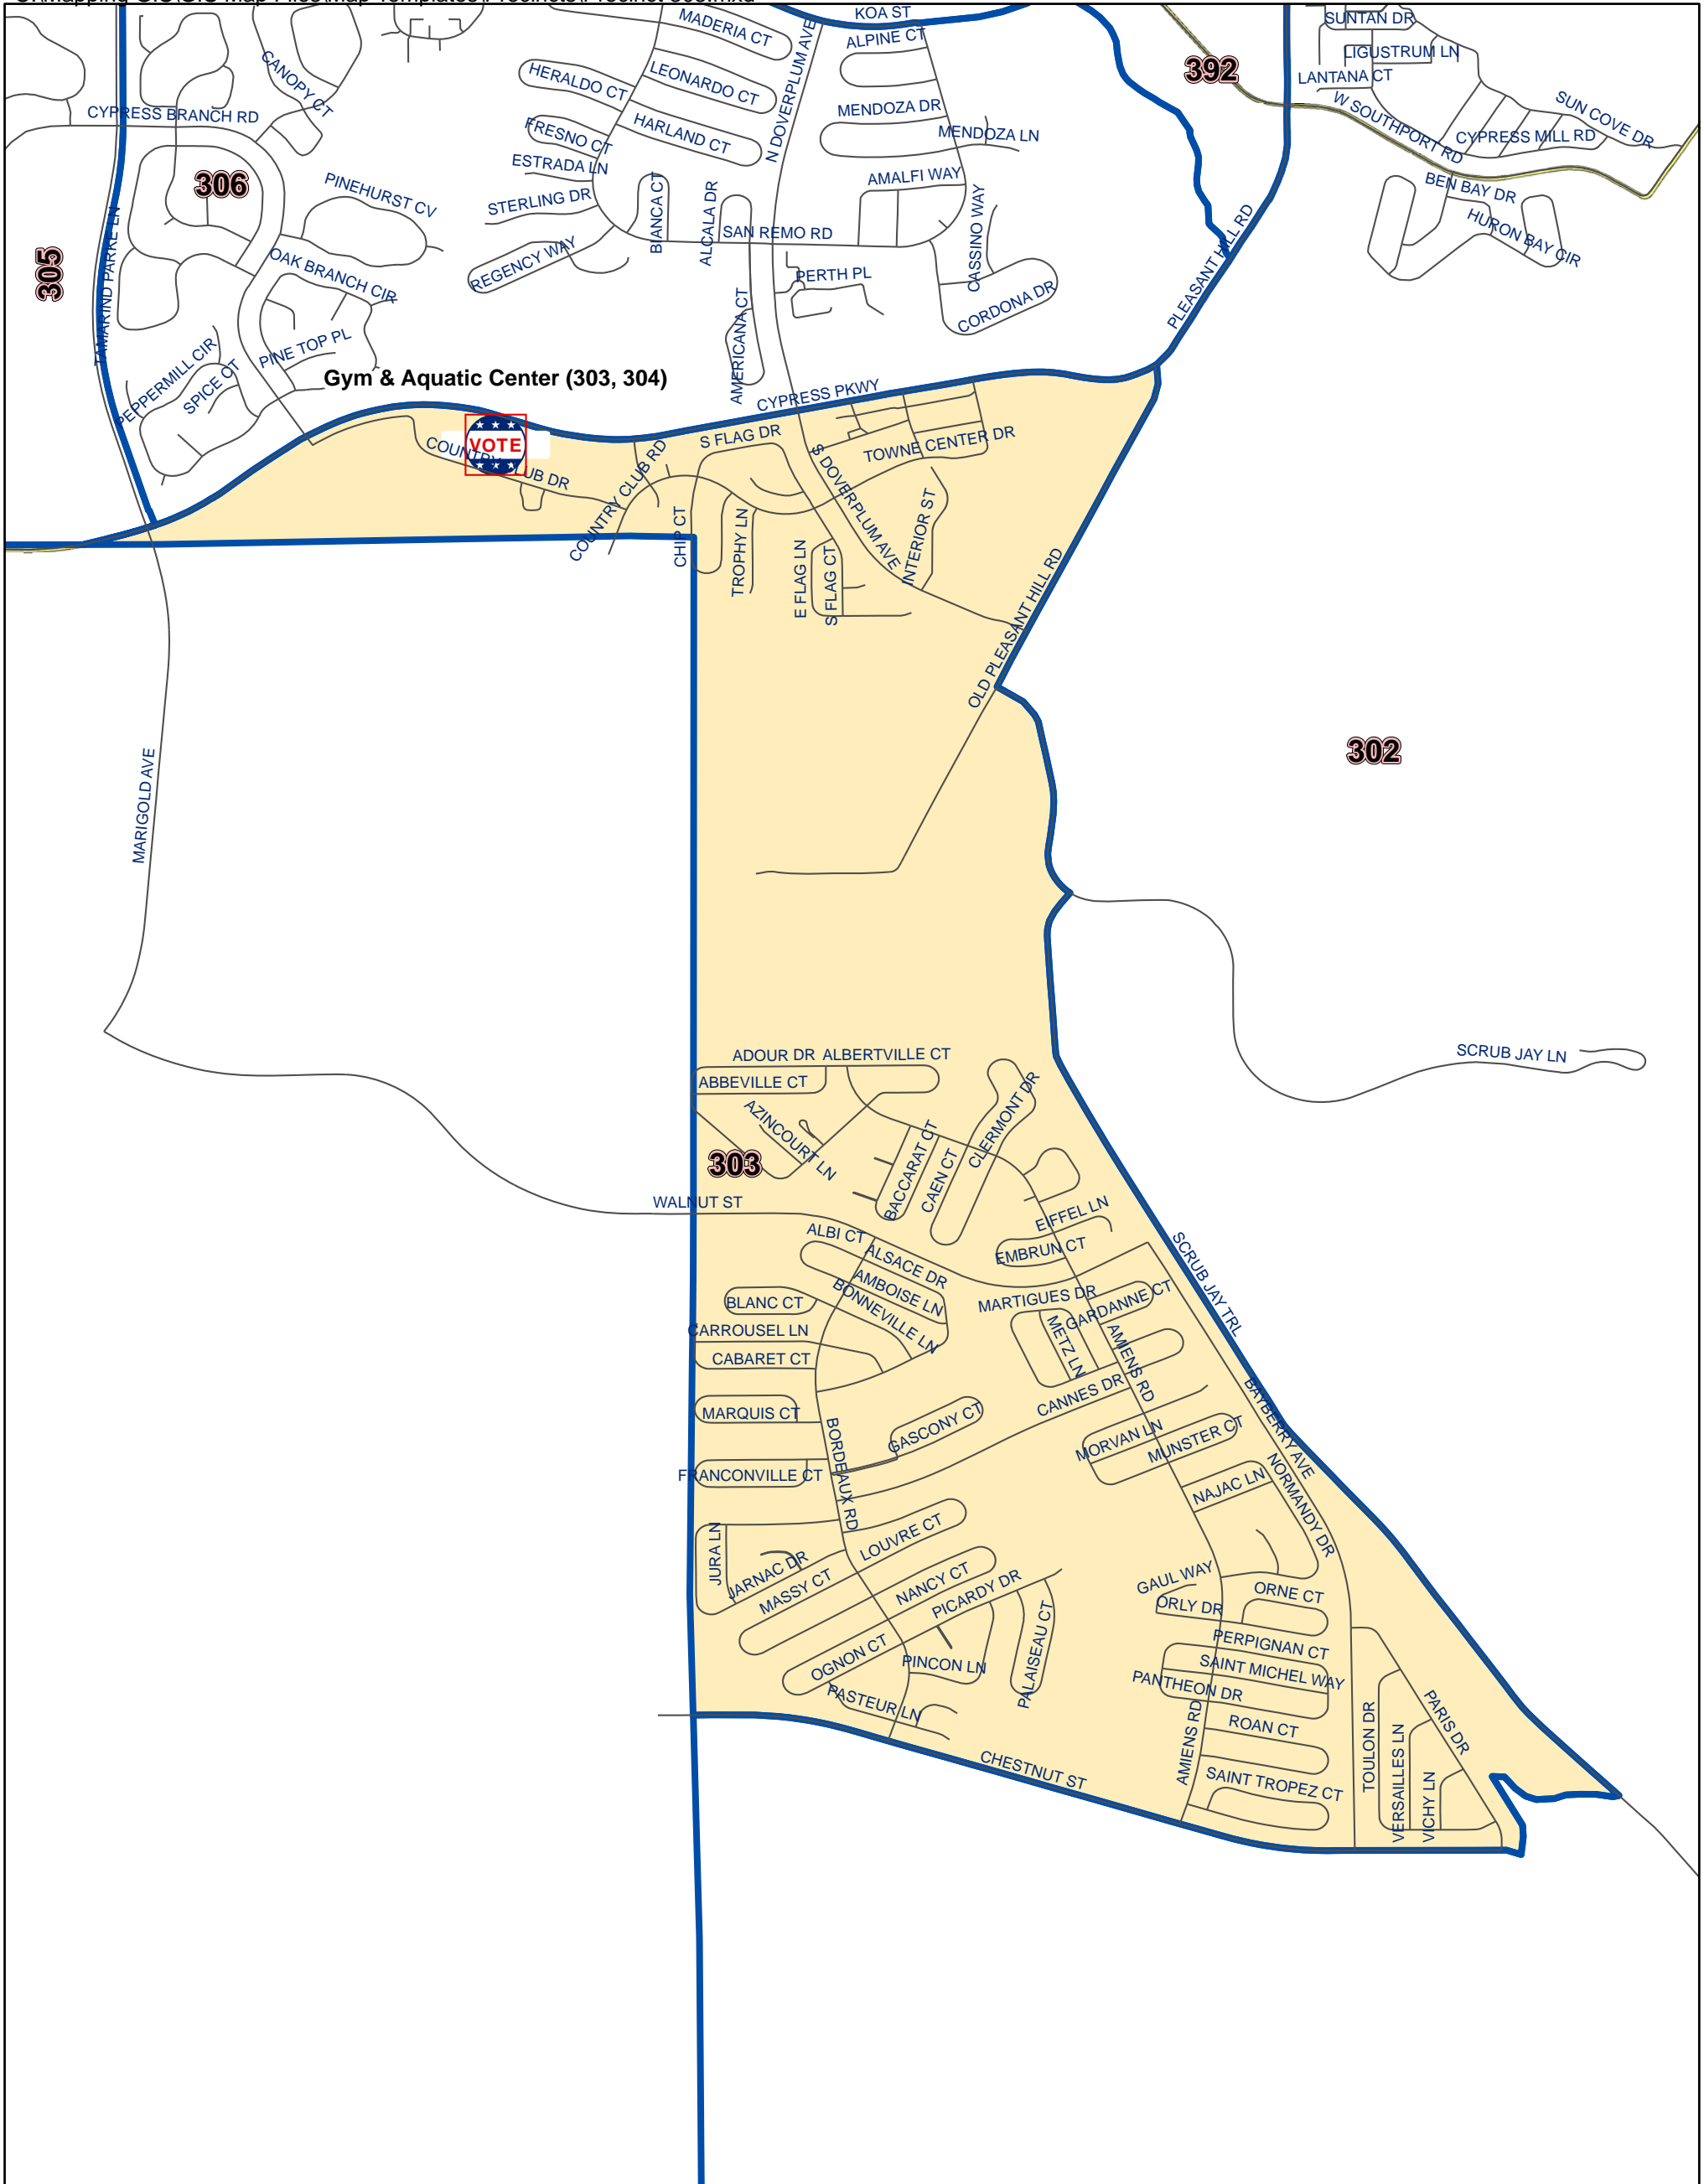

# Osceola County Voting Precinct 303

U:\Mapping GIS\GIS Map Files\Map Templates\Precincts\Precinct 303.mxd

MAP PRODUCED BY  
THE OSCEOLA COUNTY  
SUPERVISOR OF  
ELECTIONS OFFICE.

**Polling Location:**  
**Gym & Aquatic Center**  
**625 Country Club Dr.**  
**Poinciana, FL 34759**

Disclaimer: Precinct boundaries may not have been modified to include the latest annexations within the cities of Kissimmee and St. Cloud. Any questions as to the precinct boundaries in these areas should be directed to the Osceola County Supervisor of Elections Office.