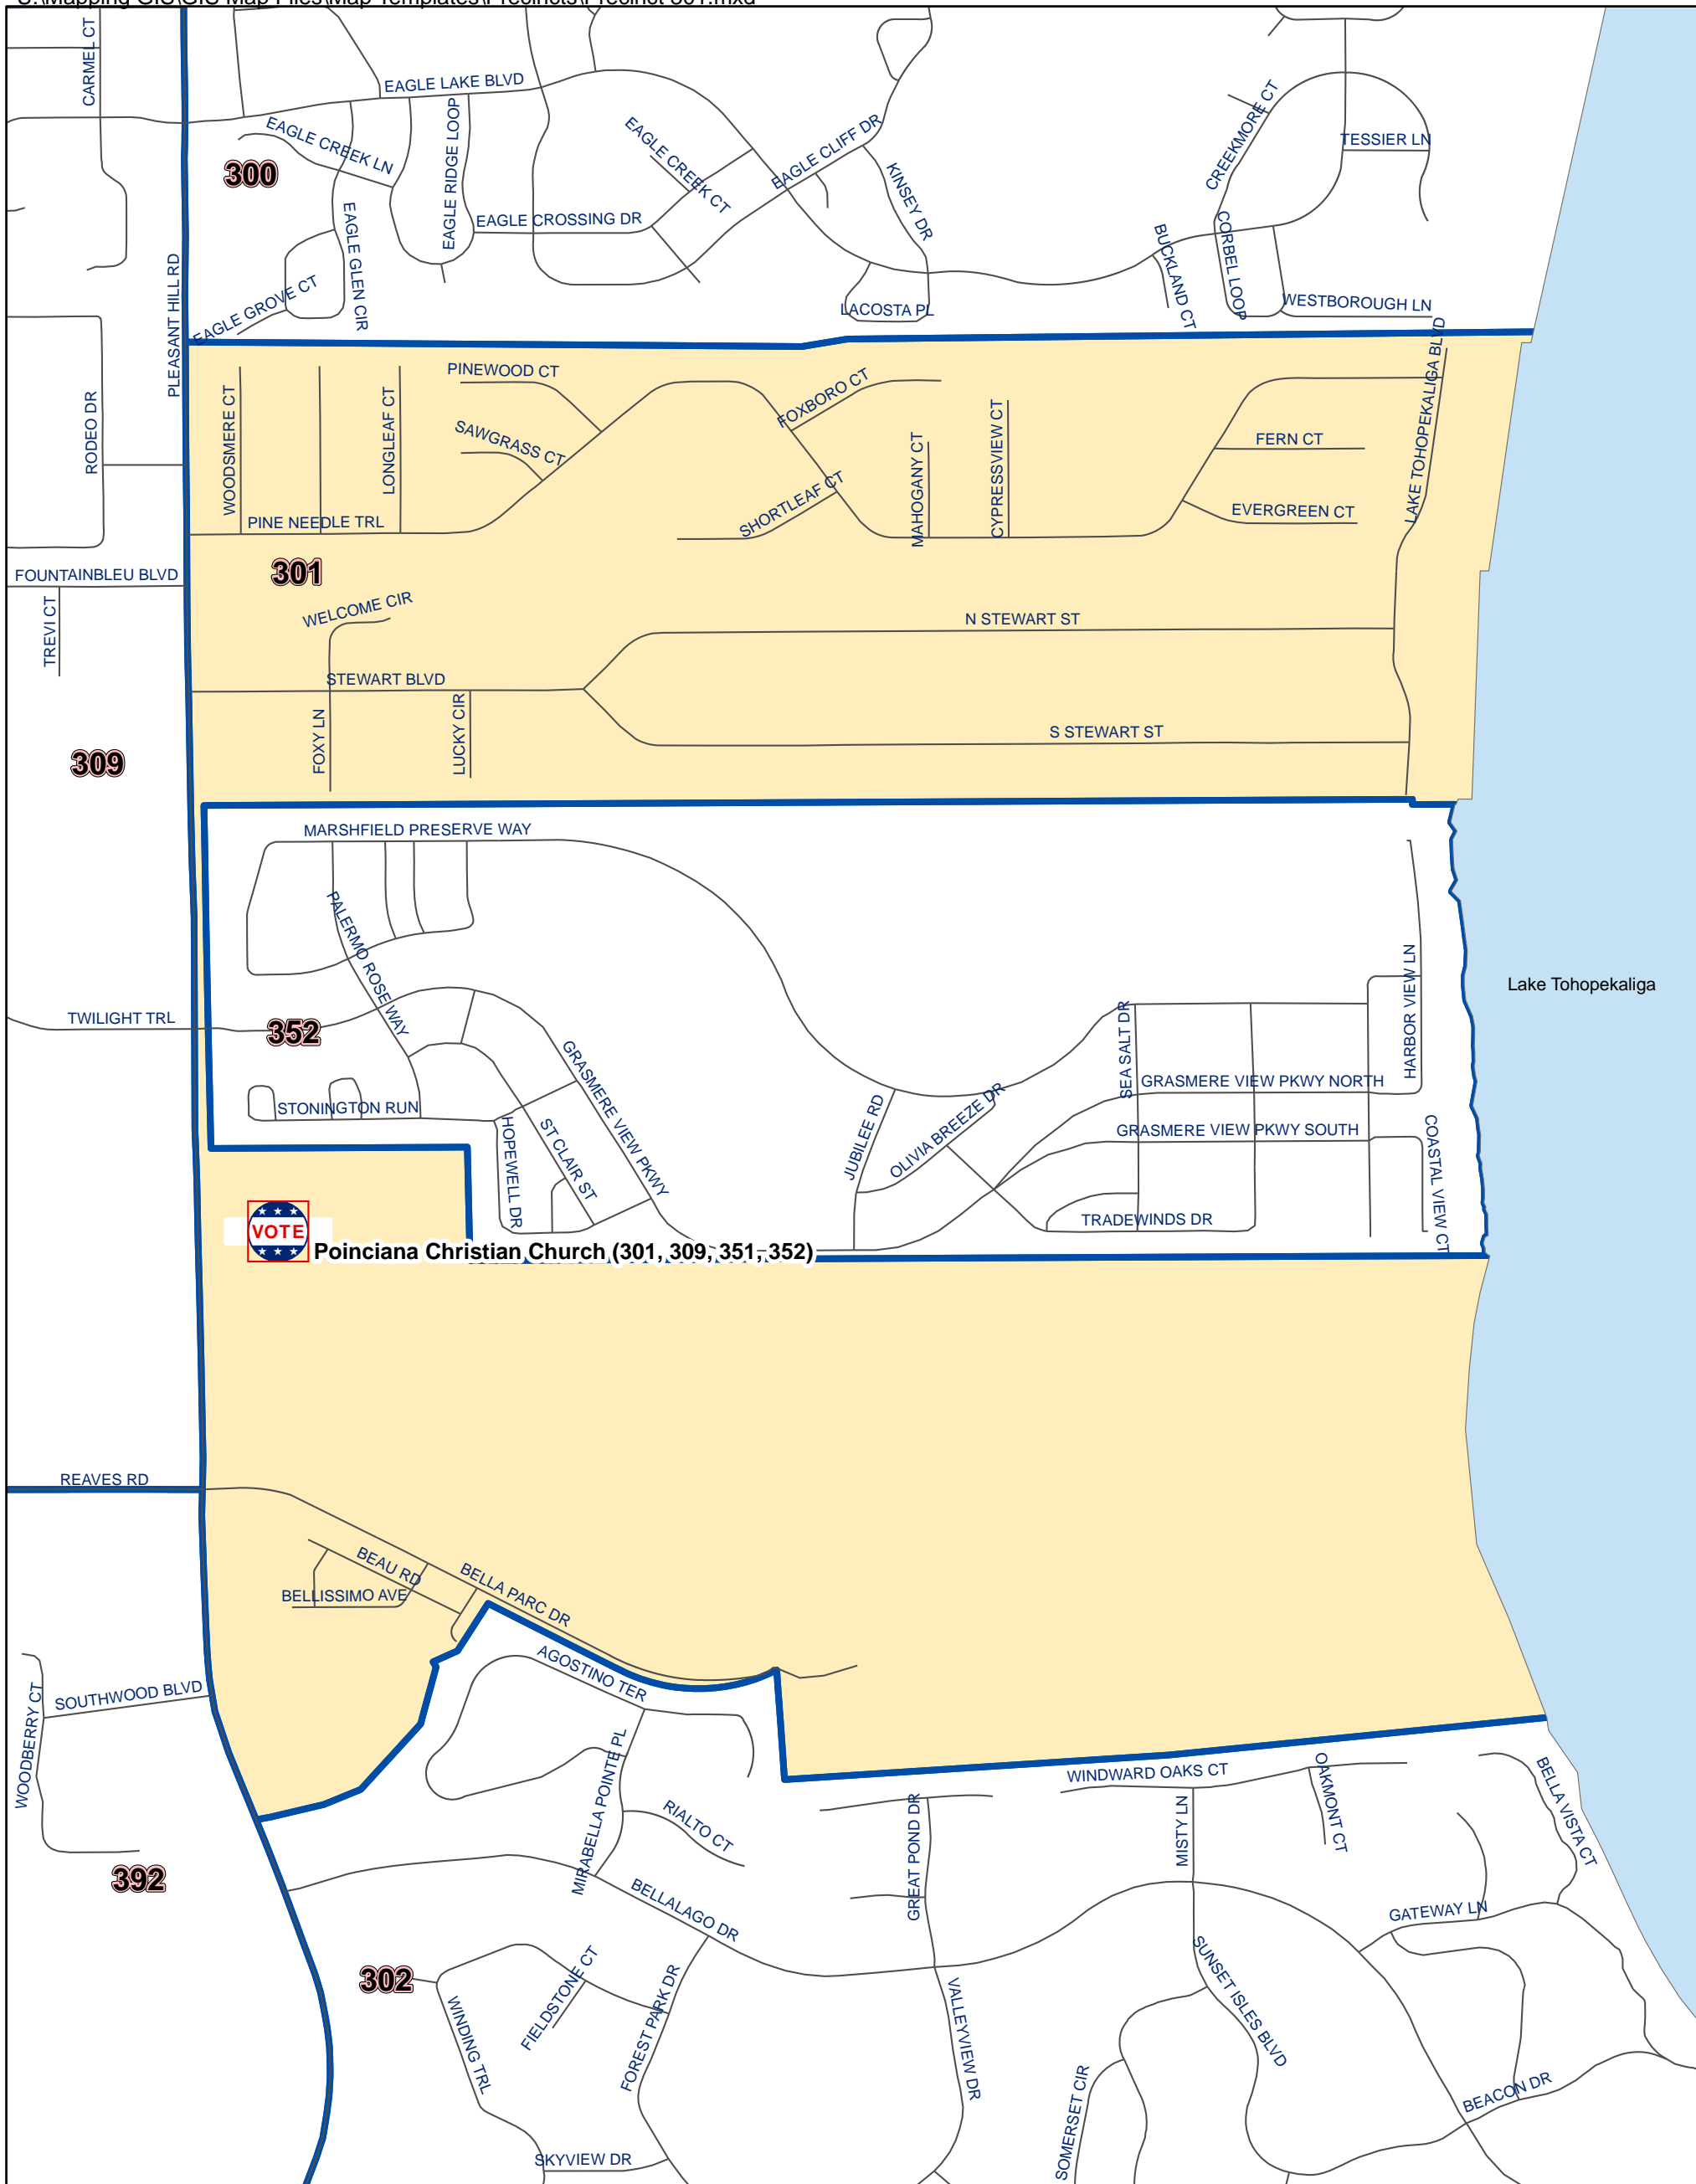

Osceola County Voting Precinct 301

U:\Mapping GIS\GIS Map Files\Map Templates\Precincts\Precinct 301.mxd

 **Poinciana Christian Church (301, 309, 351, 352)**

Vote Osceola
November 2019

MAP PRODUCED BY
THE OSCEOLA COUNTY
SUPERVISOR OF
ELECTIONS OFFICE.

Polling Location:
Poinciana Christian Church
3181 Pleasant Hill Rd.
Kissimmee, FL 34746

Disclaimer: Precinct boundaries may not have been modified to include the latest annexations within the cities of Kissimmee and St. Cloud. Any questions as to the precinct boundaries in these areas should be directed to the Osceola County Supervisor of Elections Office.