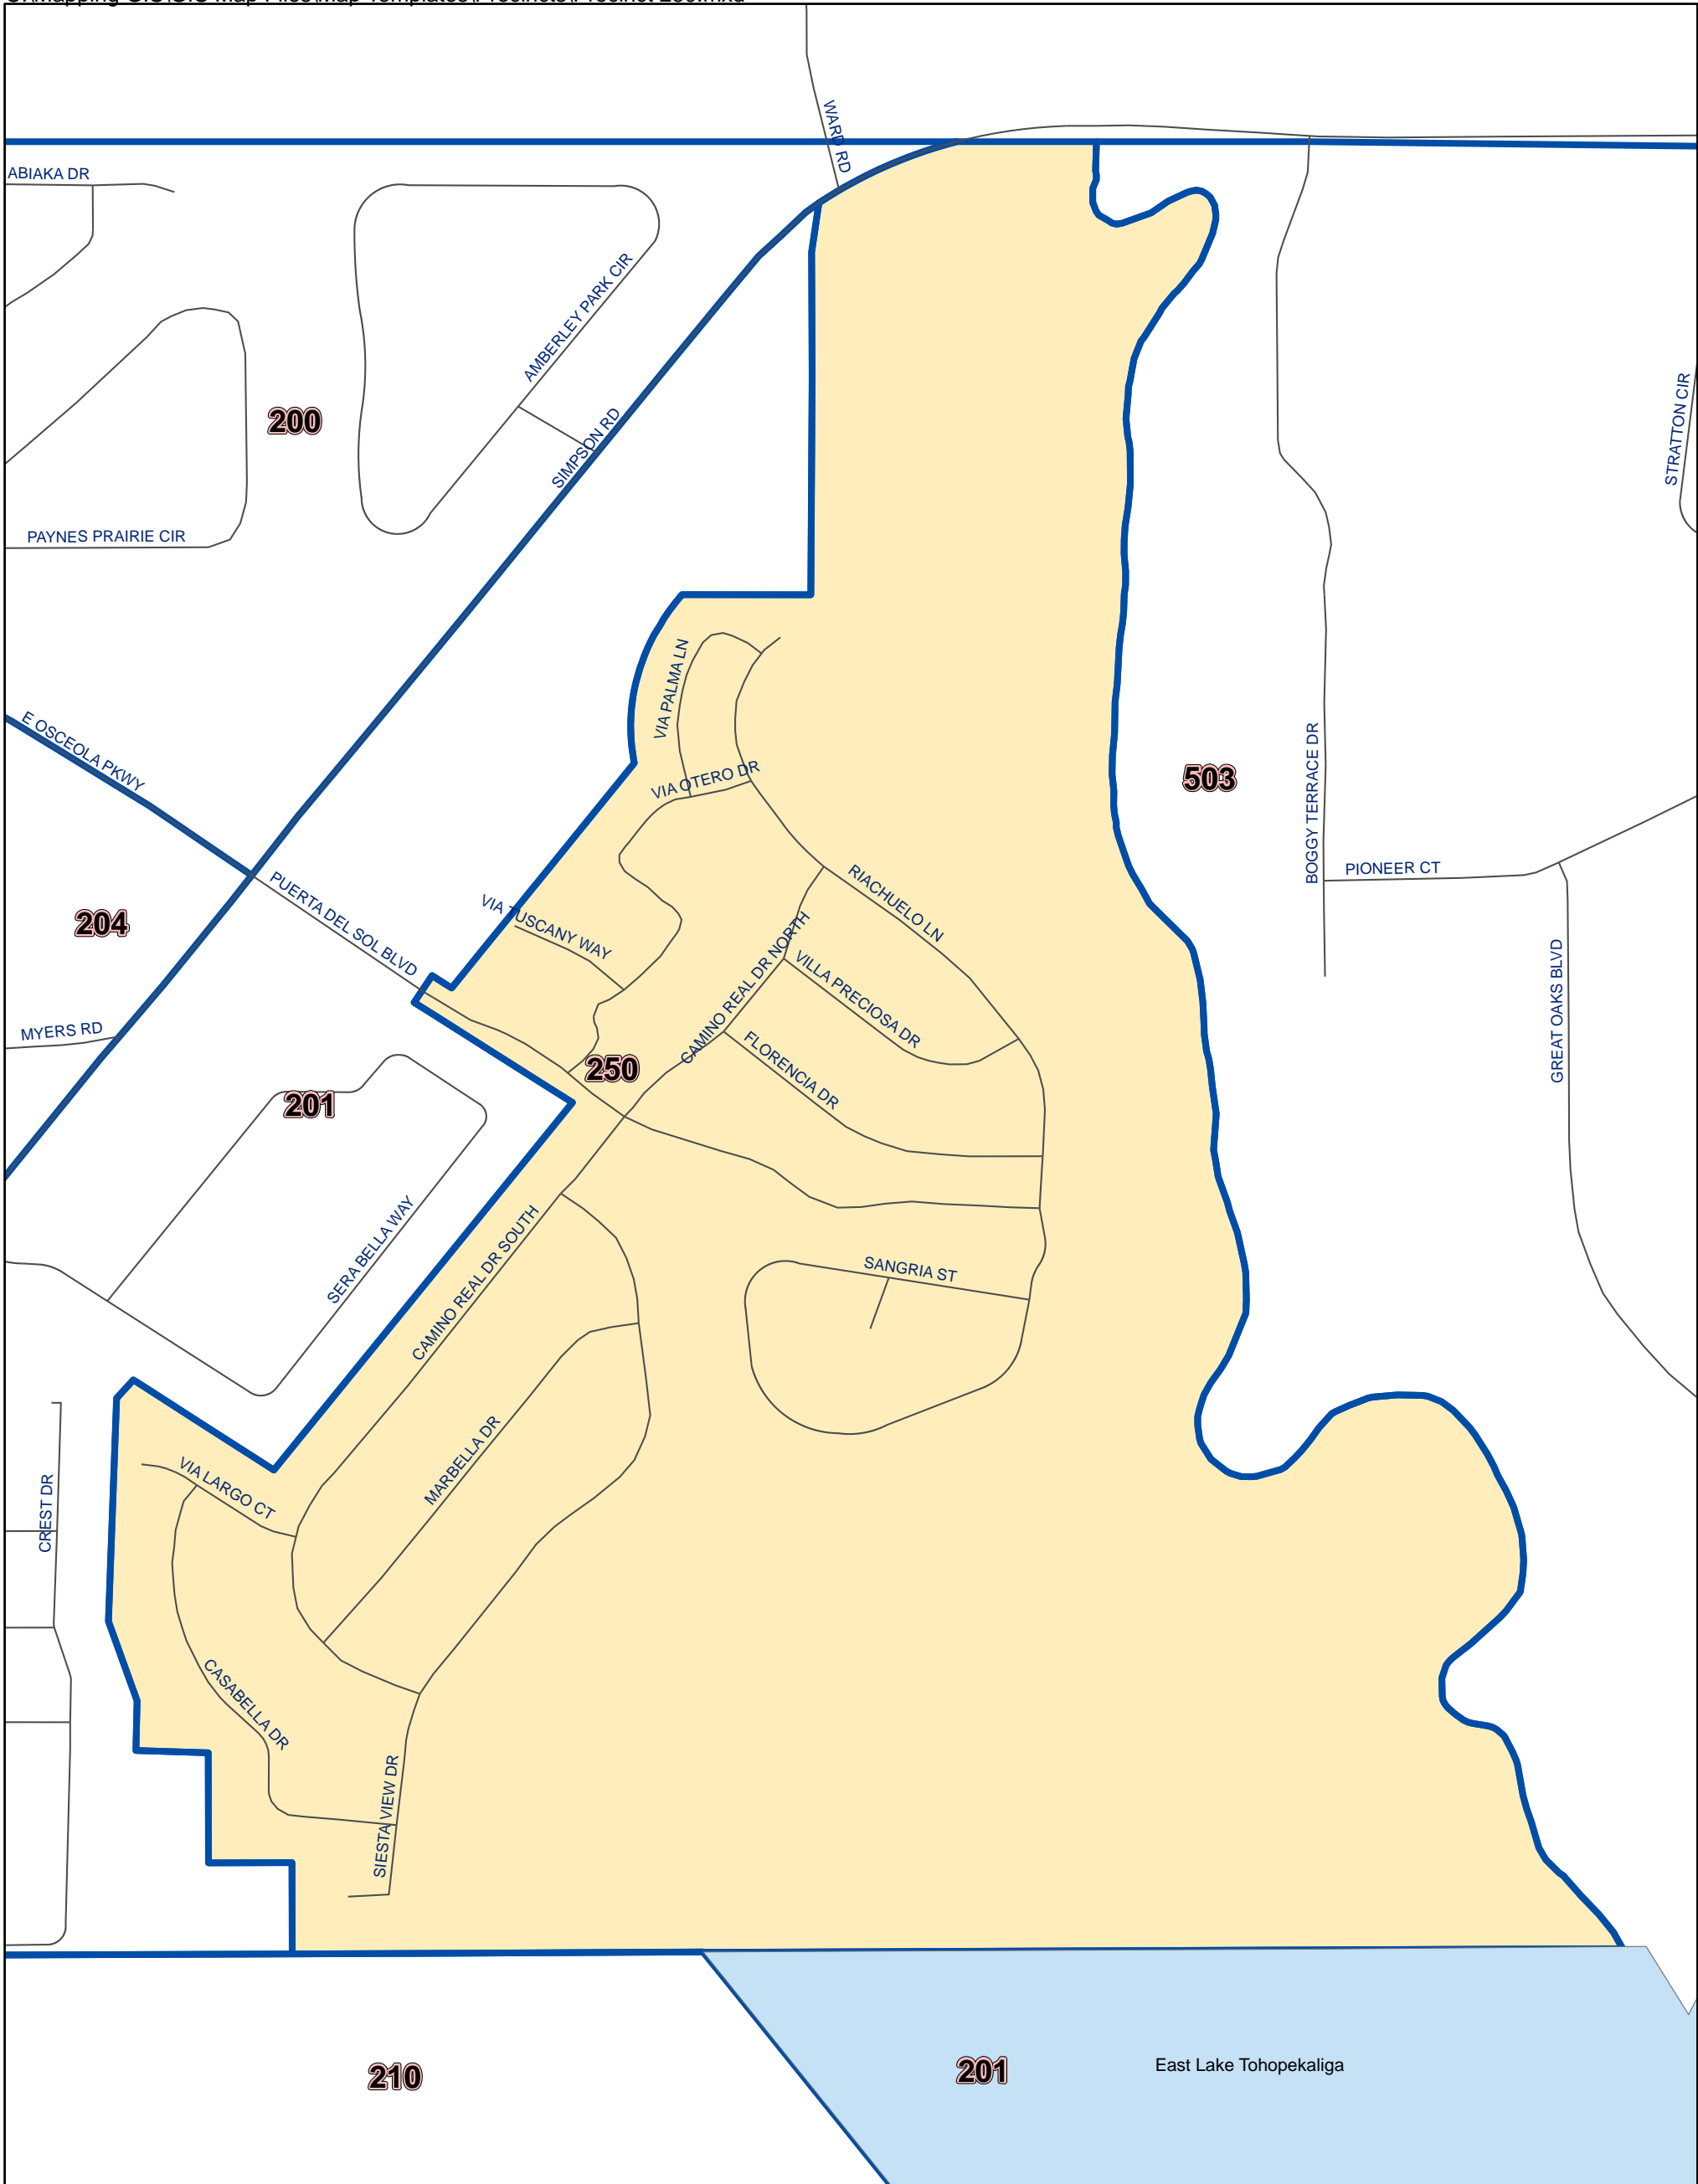

# Osceola County Voting Precinct 250

U:\Mapping GIS\GIS Map Files\Map Templates\Precincts\Precinct 250.mxd

MAP PRODUCED BY  
THE OSCEOLA COUNTY  
SUPERVISOR OF  
ELECTIONS OFFICE.

**Polling Location:**  
**Osceola Heritage Park**  
**1901 Chief Osceola Trail**  
**Kissimmee, FL 34744**

Disclaimer: Precinct boundaries may not have been modified to include the latest annexations within the cities of Kissimmee and St. Cloud. Any questions as to the precinct boundaries in these areas should be directed to the Osceola County Supervisor of Elections Office.