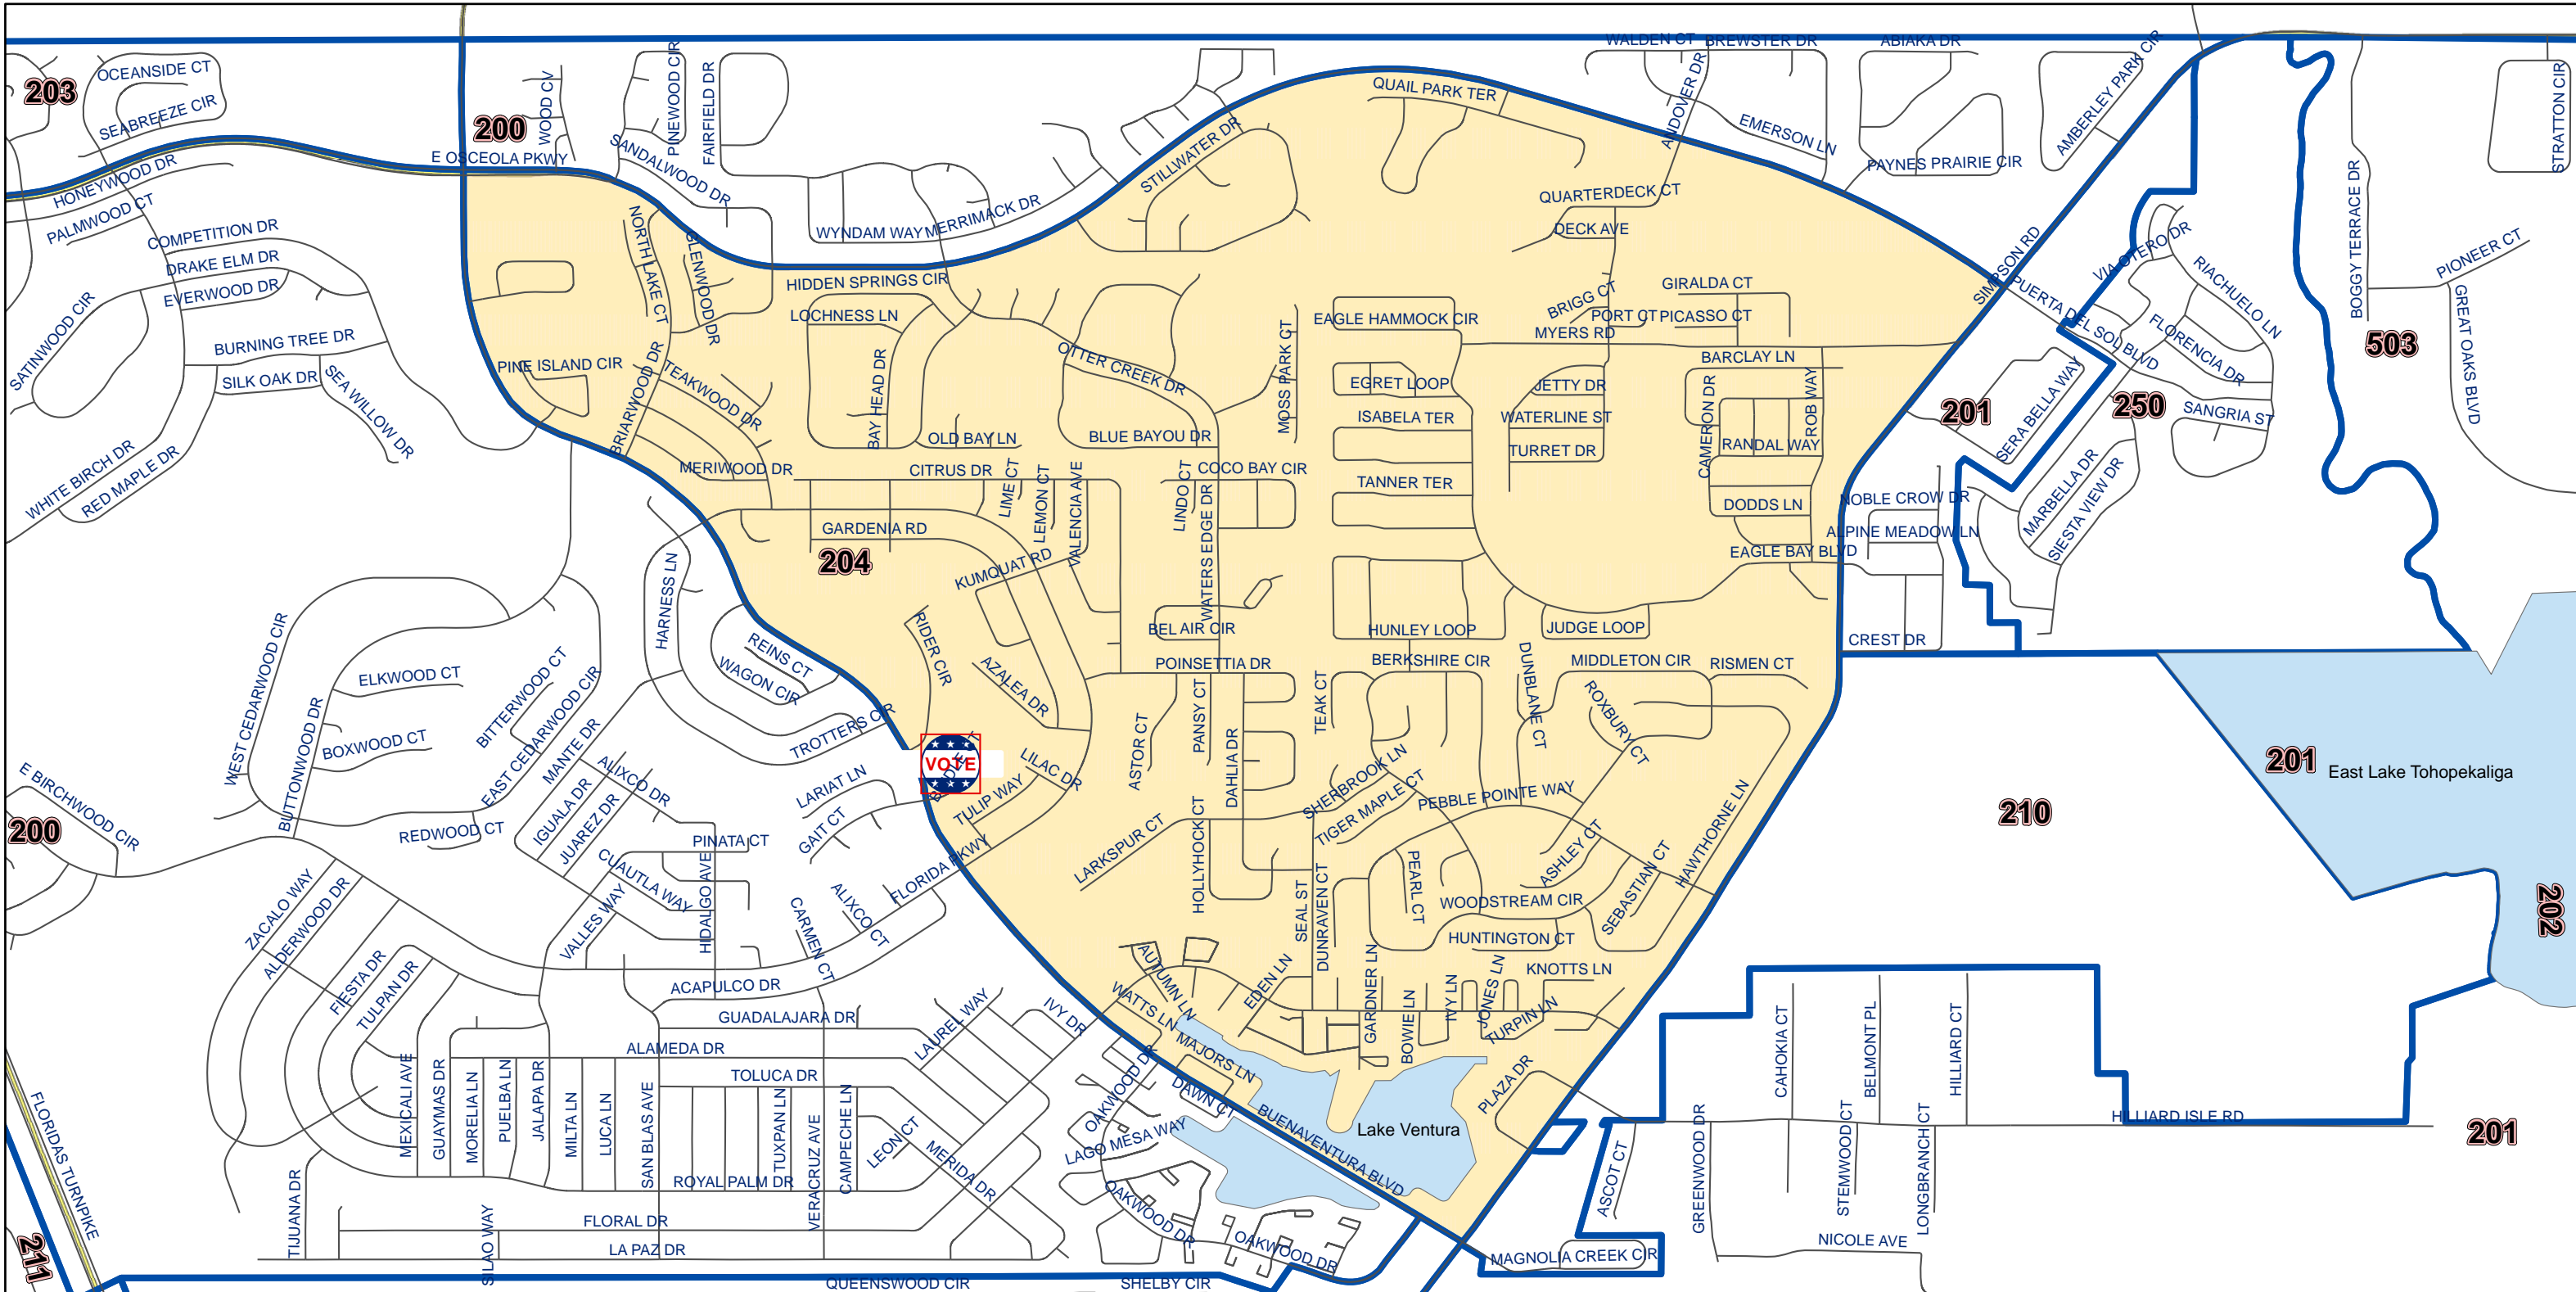

Osceola County Voting Precinct 204

U:\Mapping GIS\GIS Map Files\Map Templates\Precincts\Precinct 204.mxd

MAP PRODUCED BY
THE OSCEOLA COUNTY
SUPERVISOR OF
ELECTIONS OFFICE.

Polling Location:
BVL Library
405 Buena Ventura Blvd.
Kissimmee, FL 34743

DISCLAIMER: Precinct boundaries may not have been modified to include the latest annexations within the cities of Kissimmee and St. Cloud. Any questions as to the precinct boundaries in these areas should be directed to the Osceola County Supervisor of Elections Office.