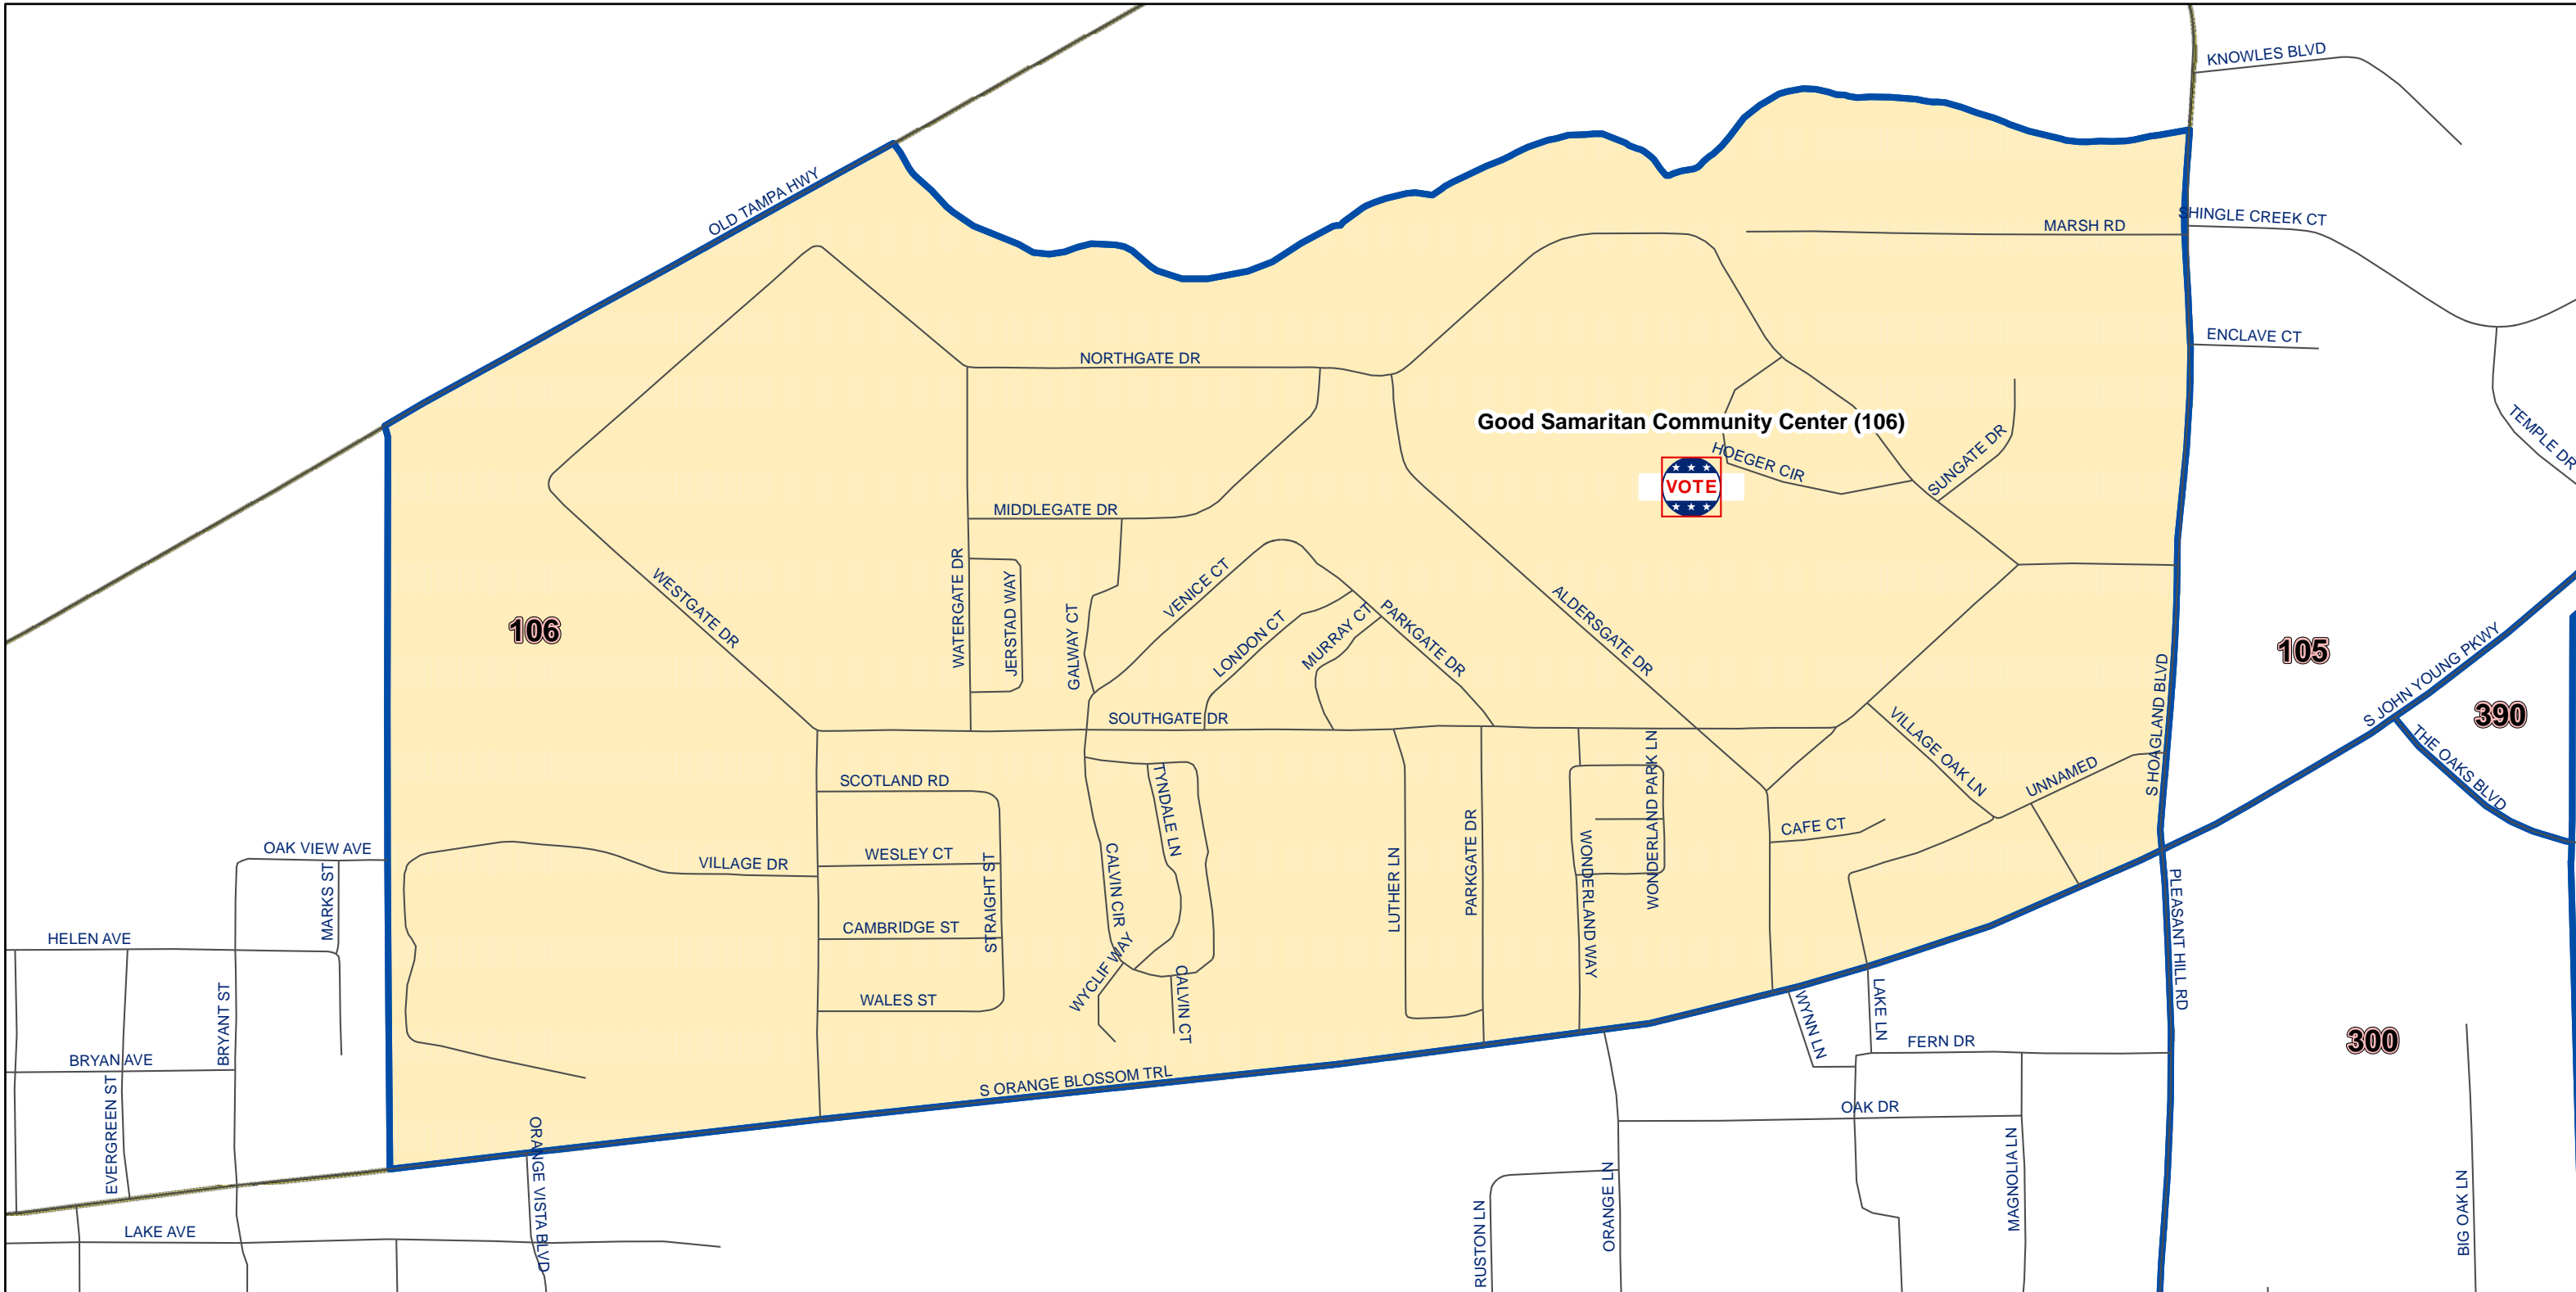

Osceola County Voting Precinct 106

U:\Mapping GIS\GIS Map Files\Map Templates\Precincts\Precinct 106.mxd

MAP PRODUCED BY
THE OSCEOLA COUNTY
SUPERVISOR OF
ELECTIONS OFFICE.

Polling Location:
Good Samaritan Community Center
1421 Hoeger Circle
Kissimmee, FL 34746

DISCLAIMER: Precinct boundaries may not have been modified to include the latest annexations within the cities of Kissimmee and St. Cloud. Any questions as to the precinct boundaries in these areas should be directed to the Osceola County Supervisor of Elections Office.