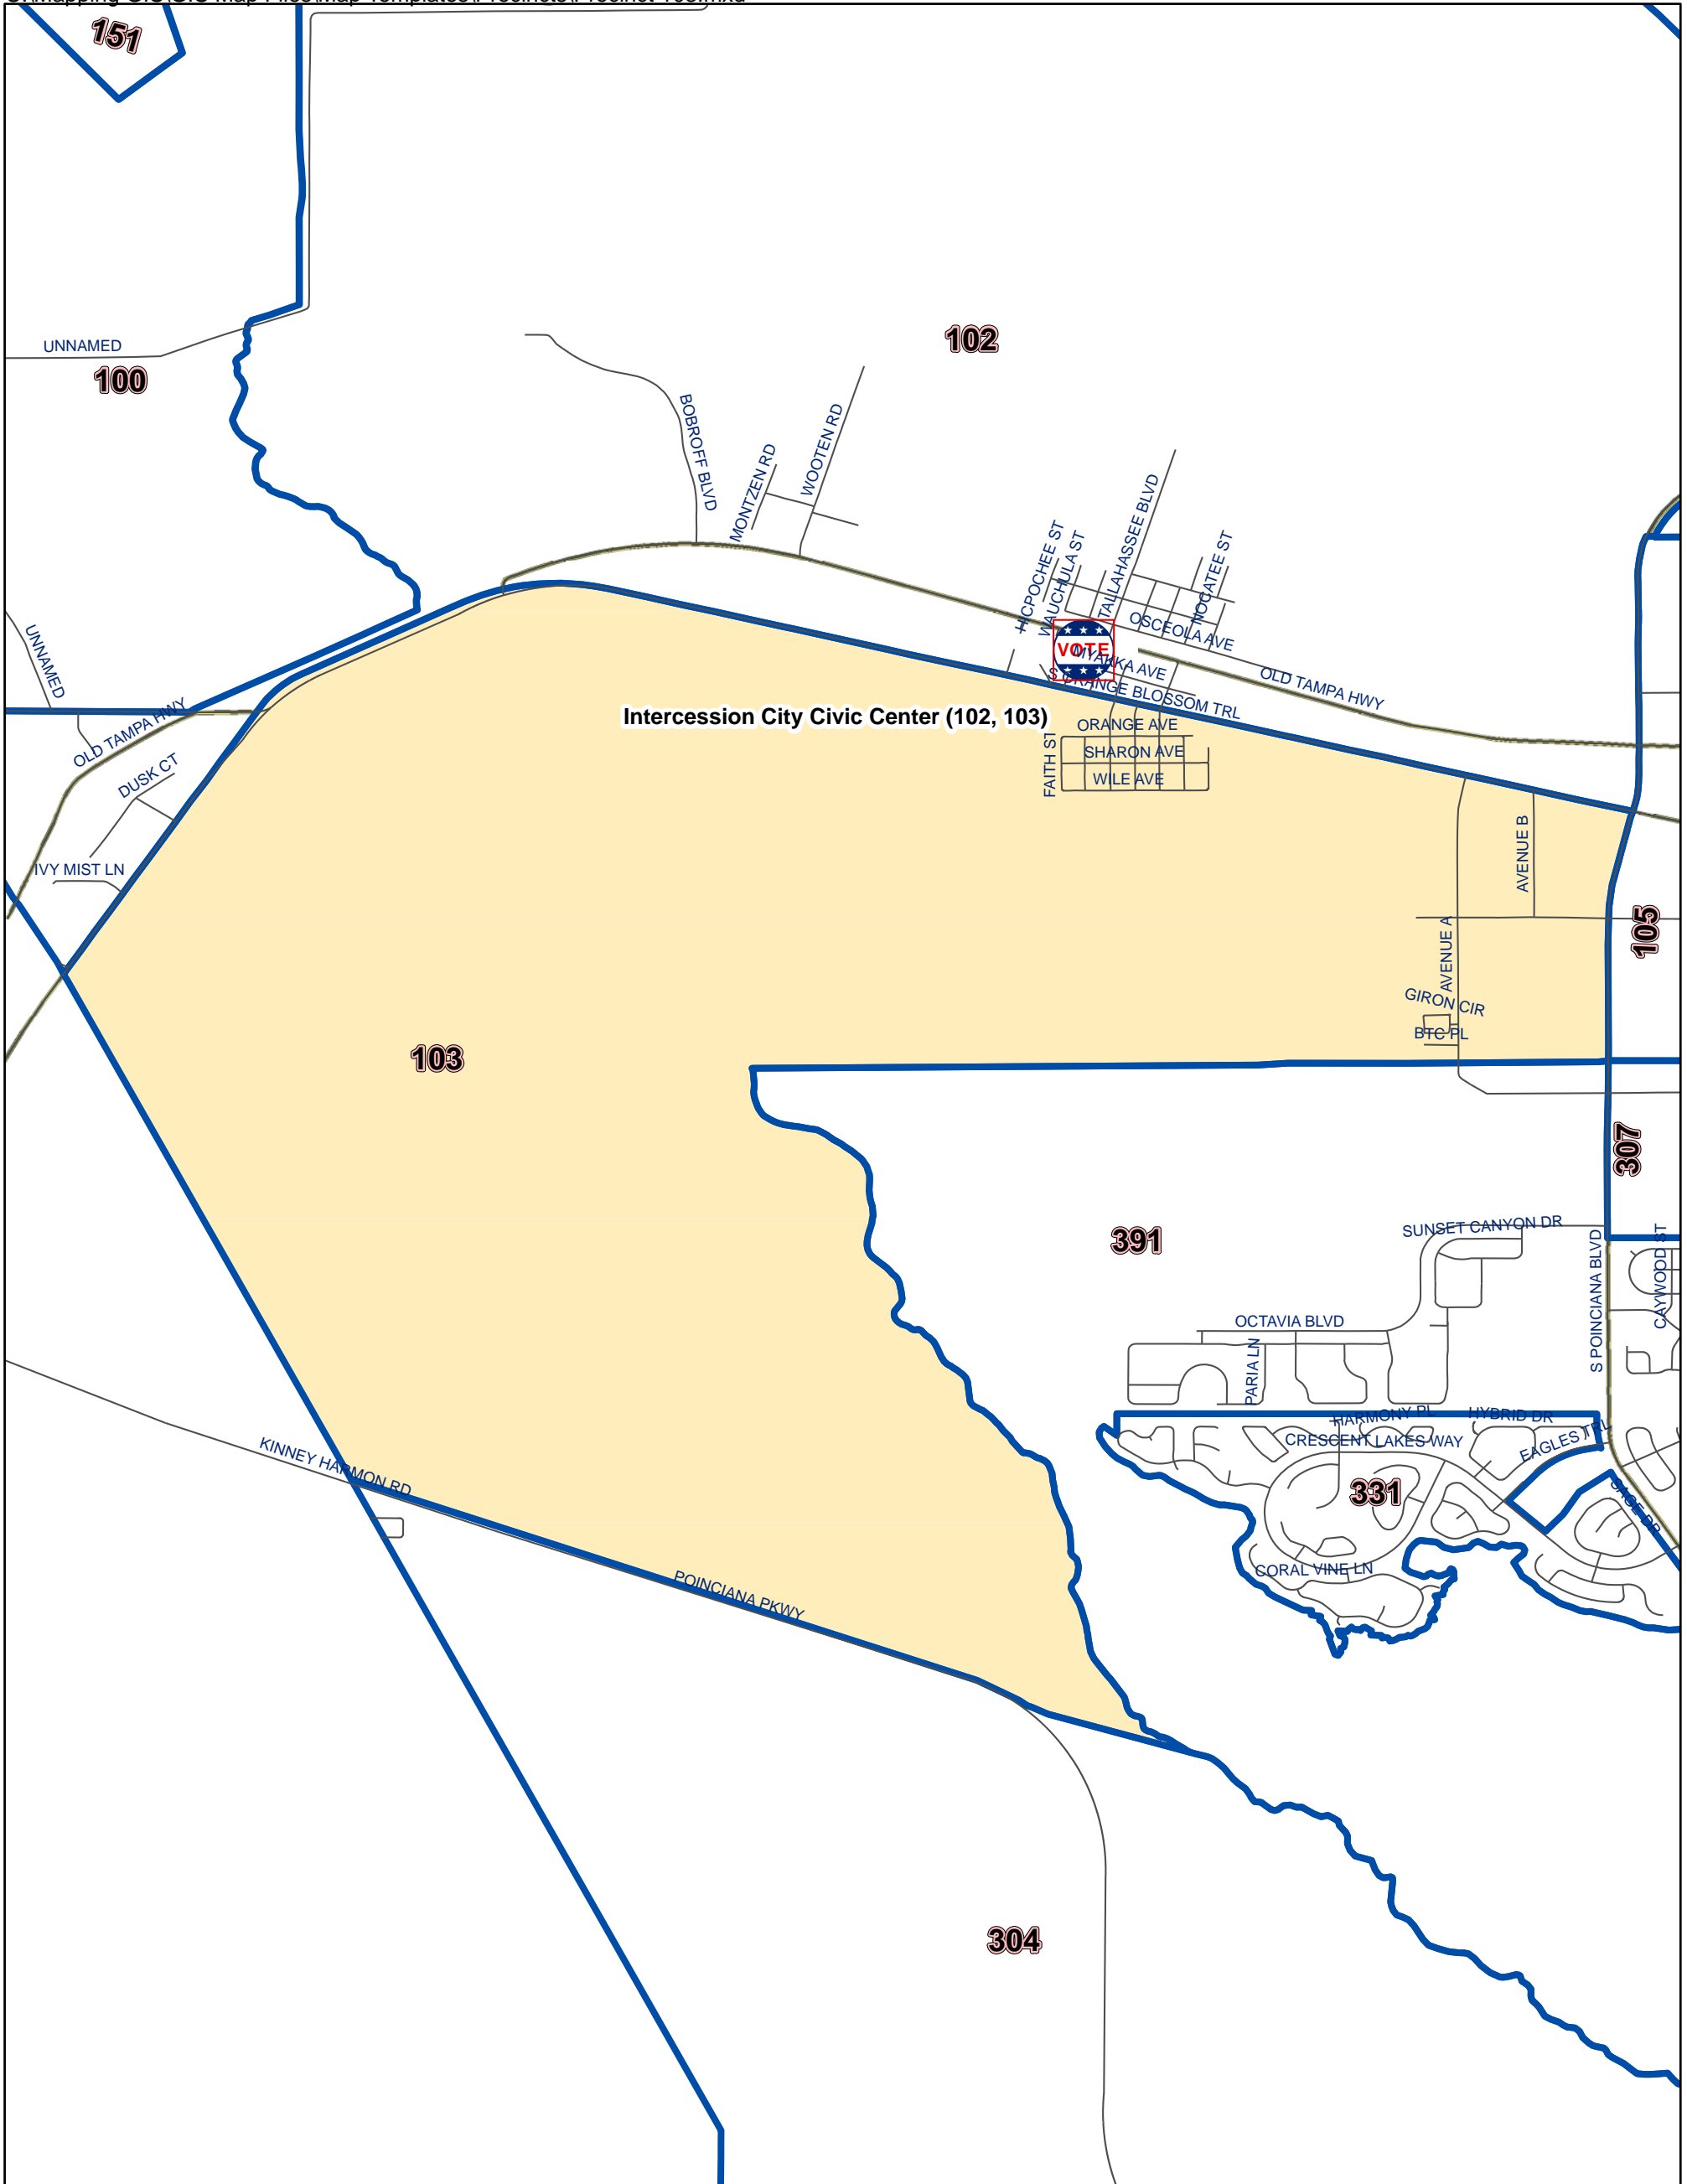

Osceola County Voting Precinct 103

U:\Mapping GIS\GIS Map Files\Map Templates\Precincts\Precinct 103.mxd

POLLING LOCATION NOT SHOWN WITHIN THE BOUNDARY OF THIS PRECINCT

MAP PRODUCED BY
THE OSCEOLA COUNTY
SUPERVISOR OF
ELECTIONS OFFICE.

Polling Location:
Intercession City Civic Center
1531 Immokalee St.
Intercession City, FL 33848

DISCLAIMER: Precinct boundaries may not have been modified to include the latest annexations within the cities of Kissimmee and St. Cloud. Any questions as to the precinct boundaries in these areas should be directed to the Osceola County Supervisor of Elections Office.