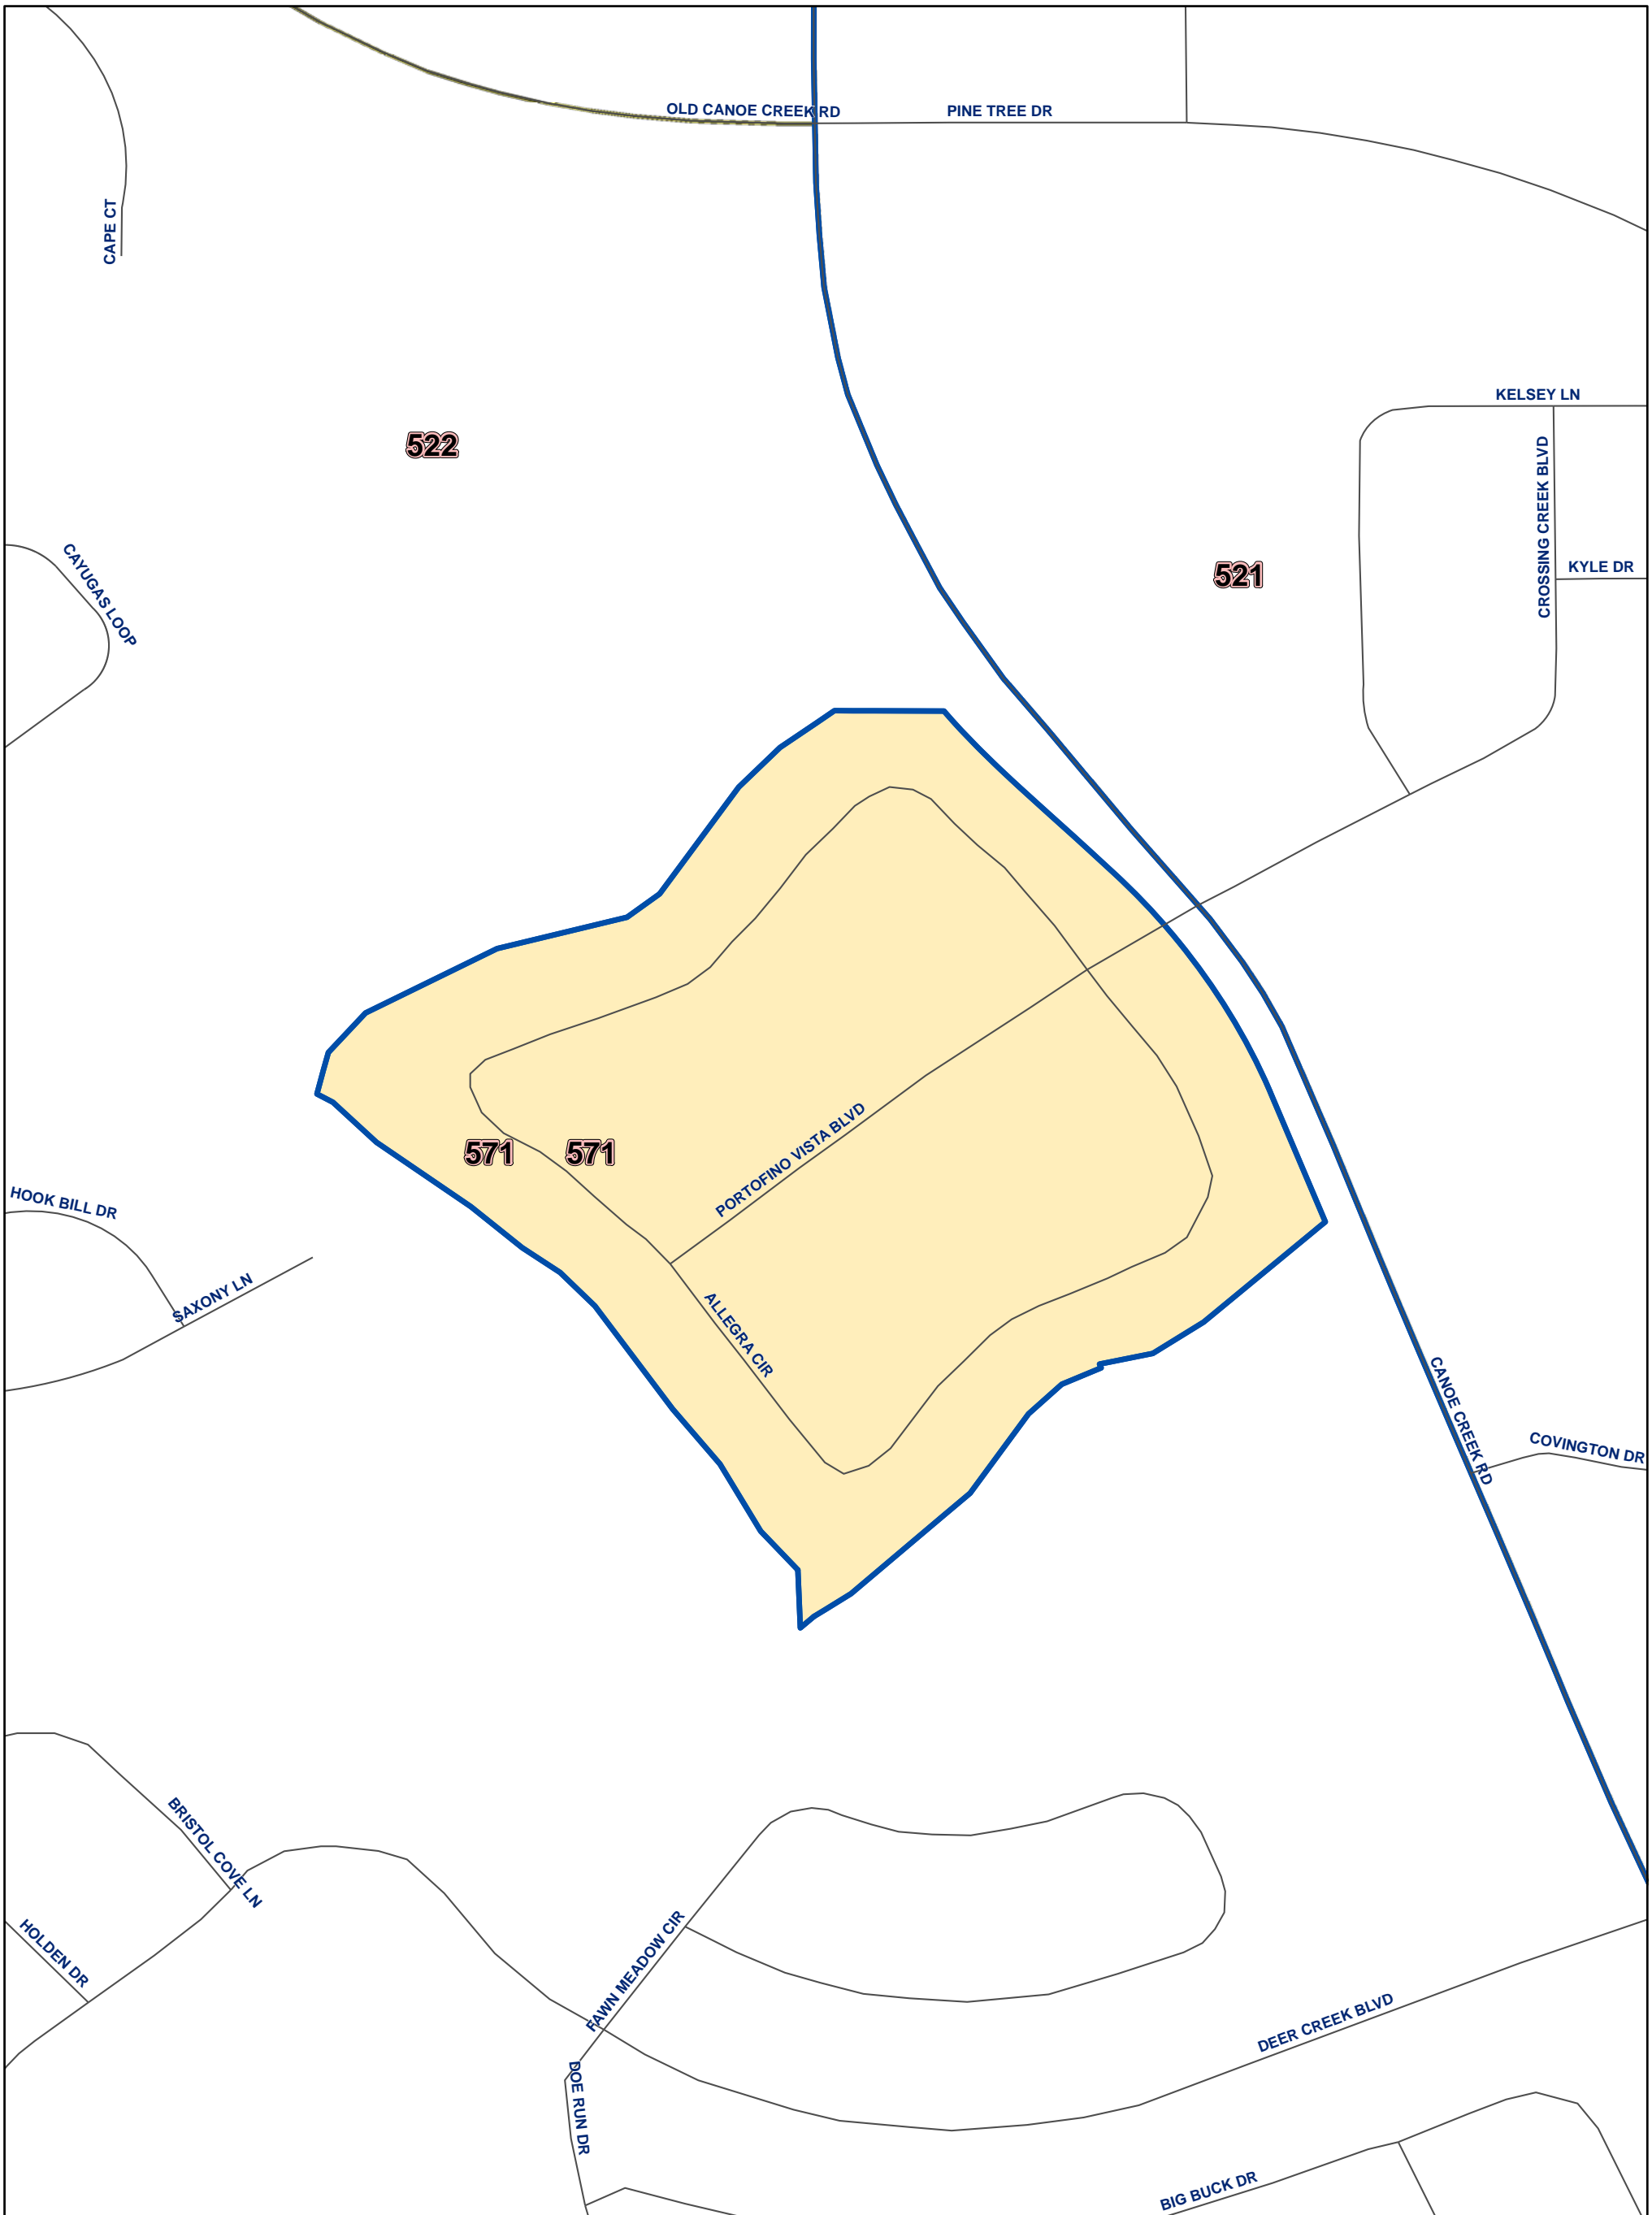

Osceola County Voting Precinct 571

MAP PRODUCED BY
THE OSCEOLA COUNTY
SUPERVISOR OF
ELECTIONS OFFICE.

Polling Location:
Canoe Creek Charter School
3600 Canoe Creek Rd.
St. Cloud, FL 34772

Disclaimer: Precinct boundaries may not have been modified to include the latest annexations within the cities of Kissimmee and St. Cloud. Any questions as to the precinct boundaries in these areas should be directed to the Osceola County Supervisor of Elections Office.

POLLING LOCATION NOT SHOWN WITHIN THE BOUNDARY OF THIS PRECINCT