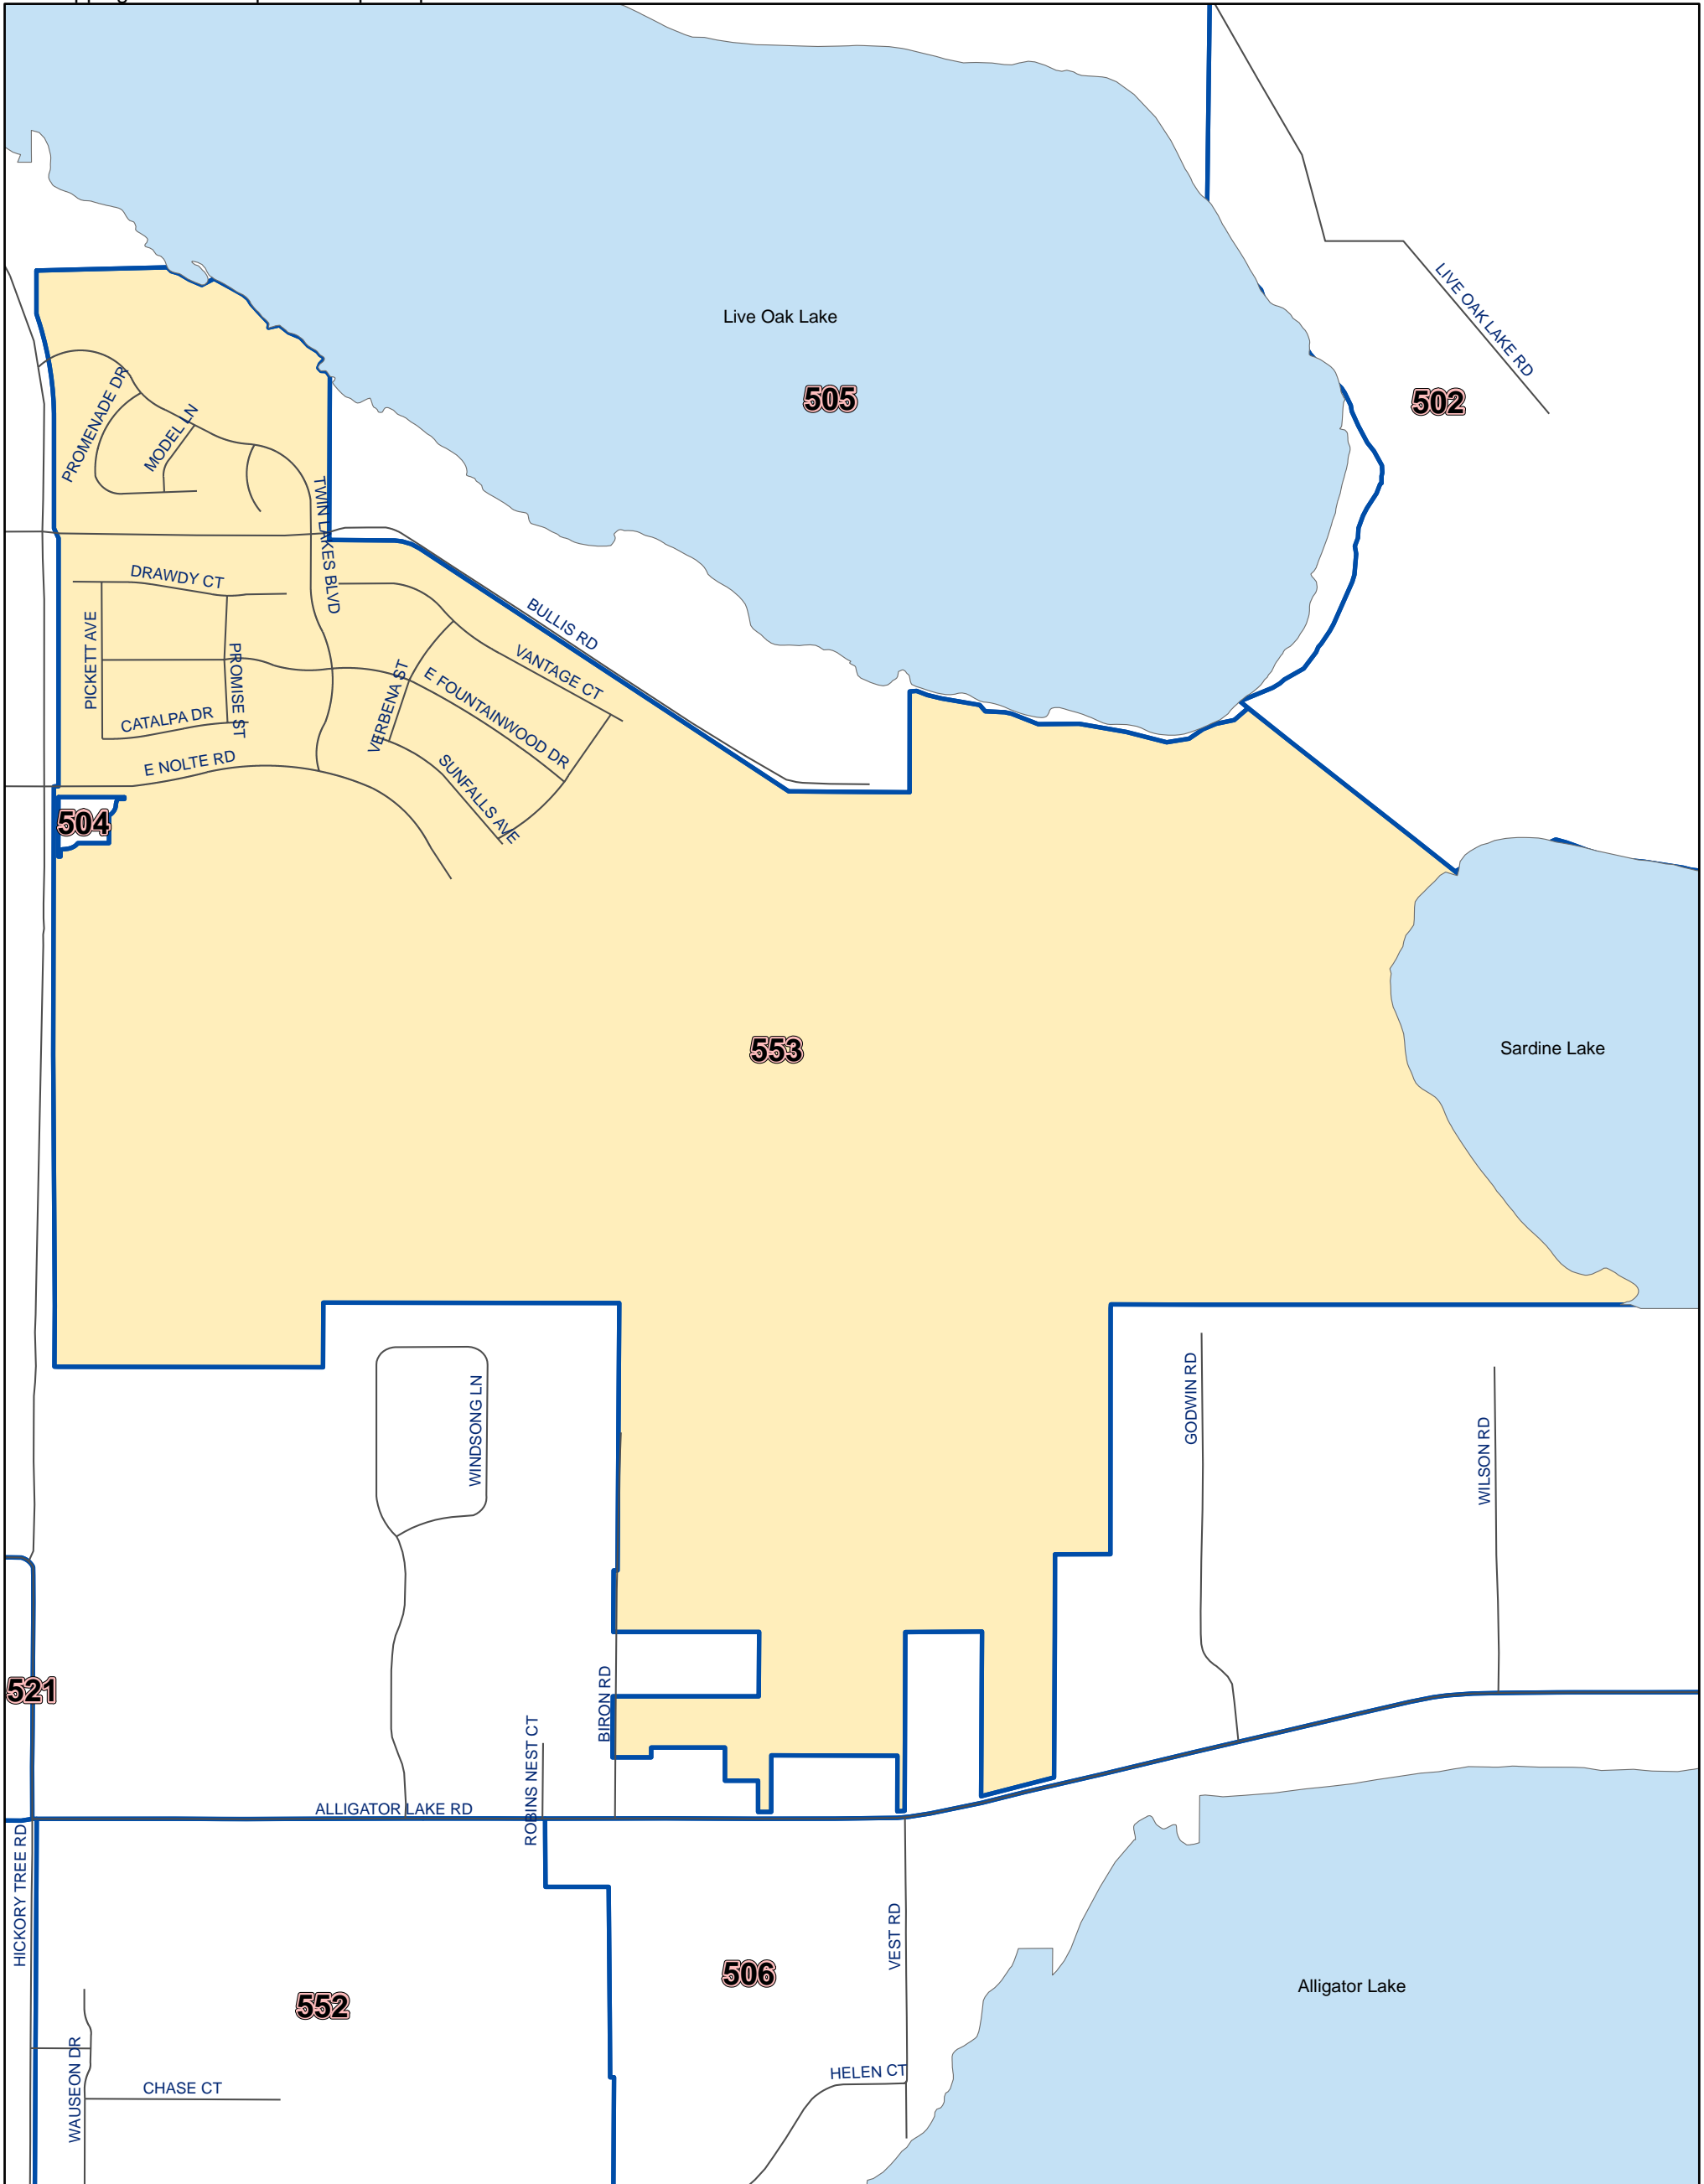

Osceola County Voting Precinct 553

U:\Mapping GIS\GIS Map Files\Map Templates\Precincts\Precinct 553.mxd

Vote Osceola
August 2018

MAP PRODUCED BY
THE OSCEOLA COUNTY
SUPERVISOR OF
ELECTIONS OFFICE.

Polling Location:
St. Cloud Community House
716 Indiana Ave
St. Cloud, FL 34769

Disclaimer: Precinct boundaries may not have been modified to include the latest annexations within the cities of Kissimmee and St. Cloud. Any questions as to the precinct boundaries in these areas should be directed to the Osceola County Supervisor of Elections Office.