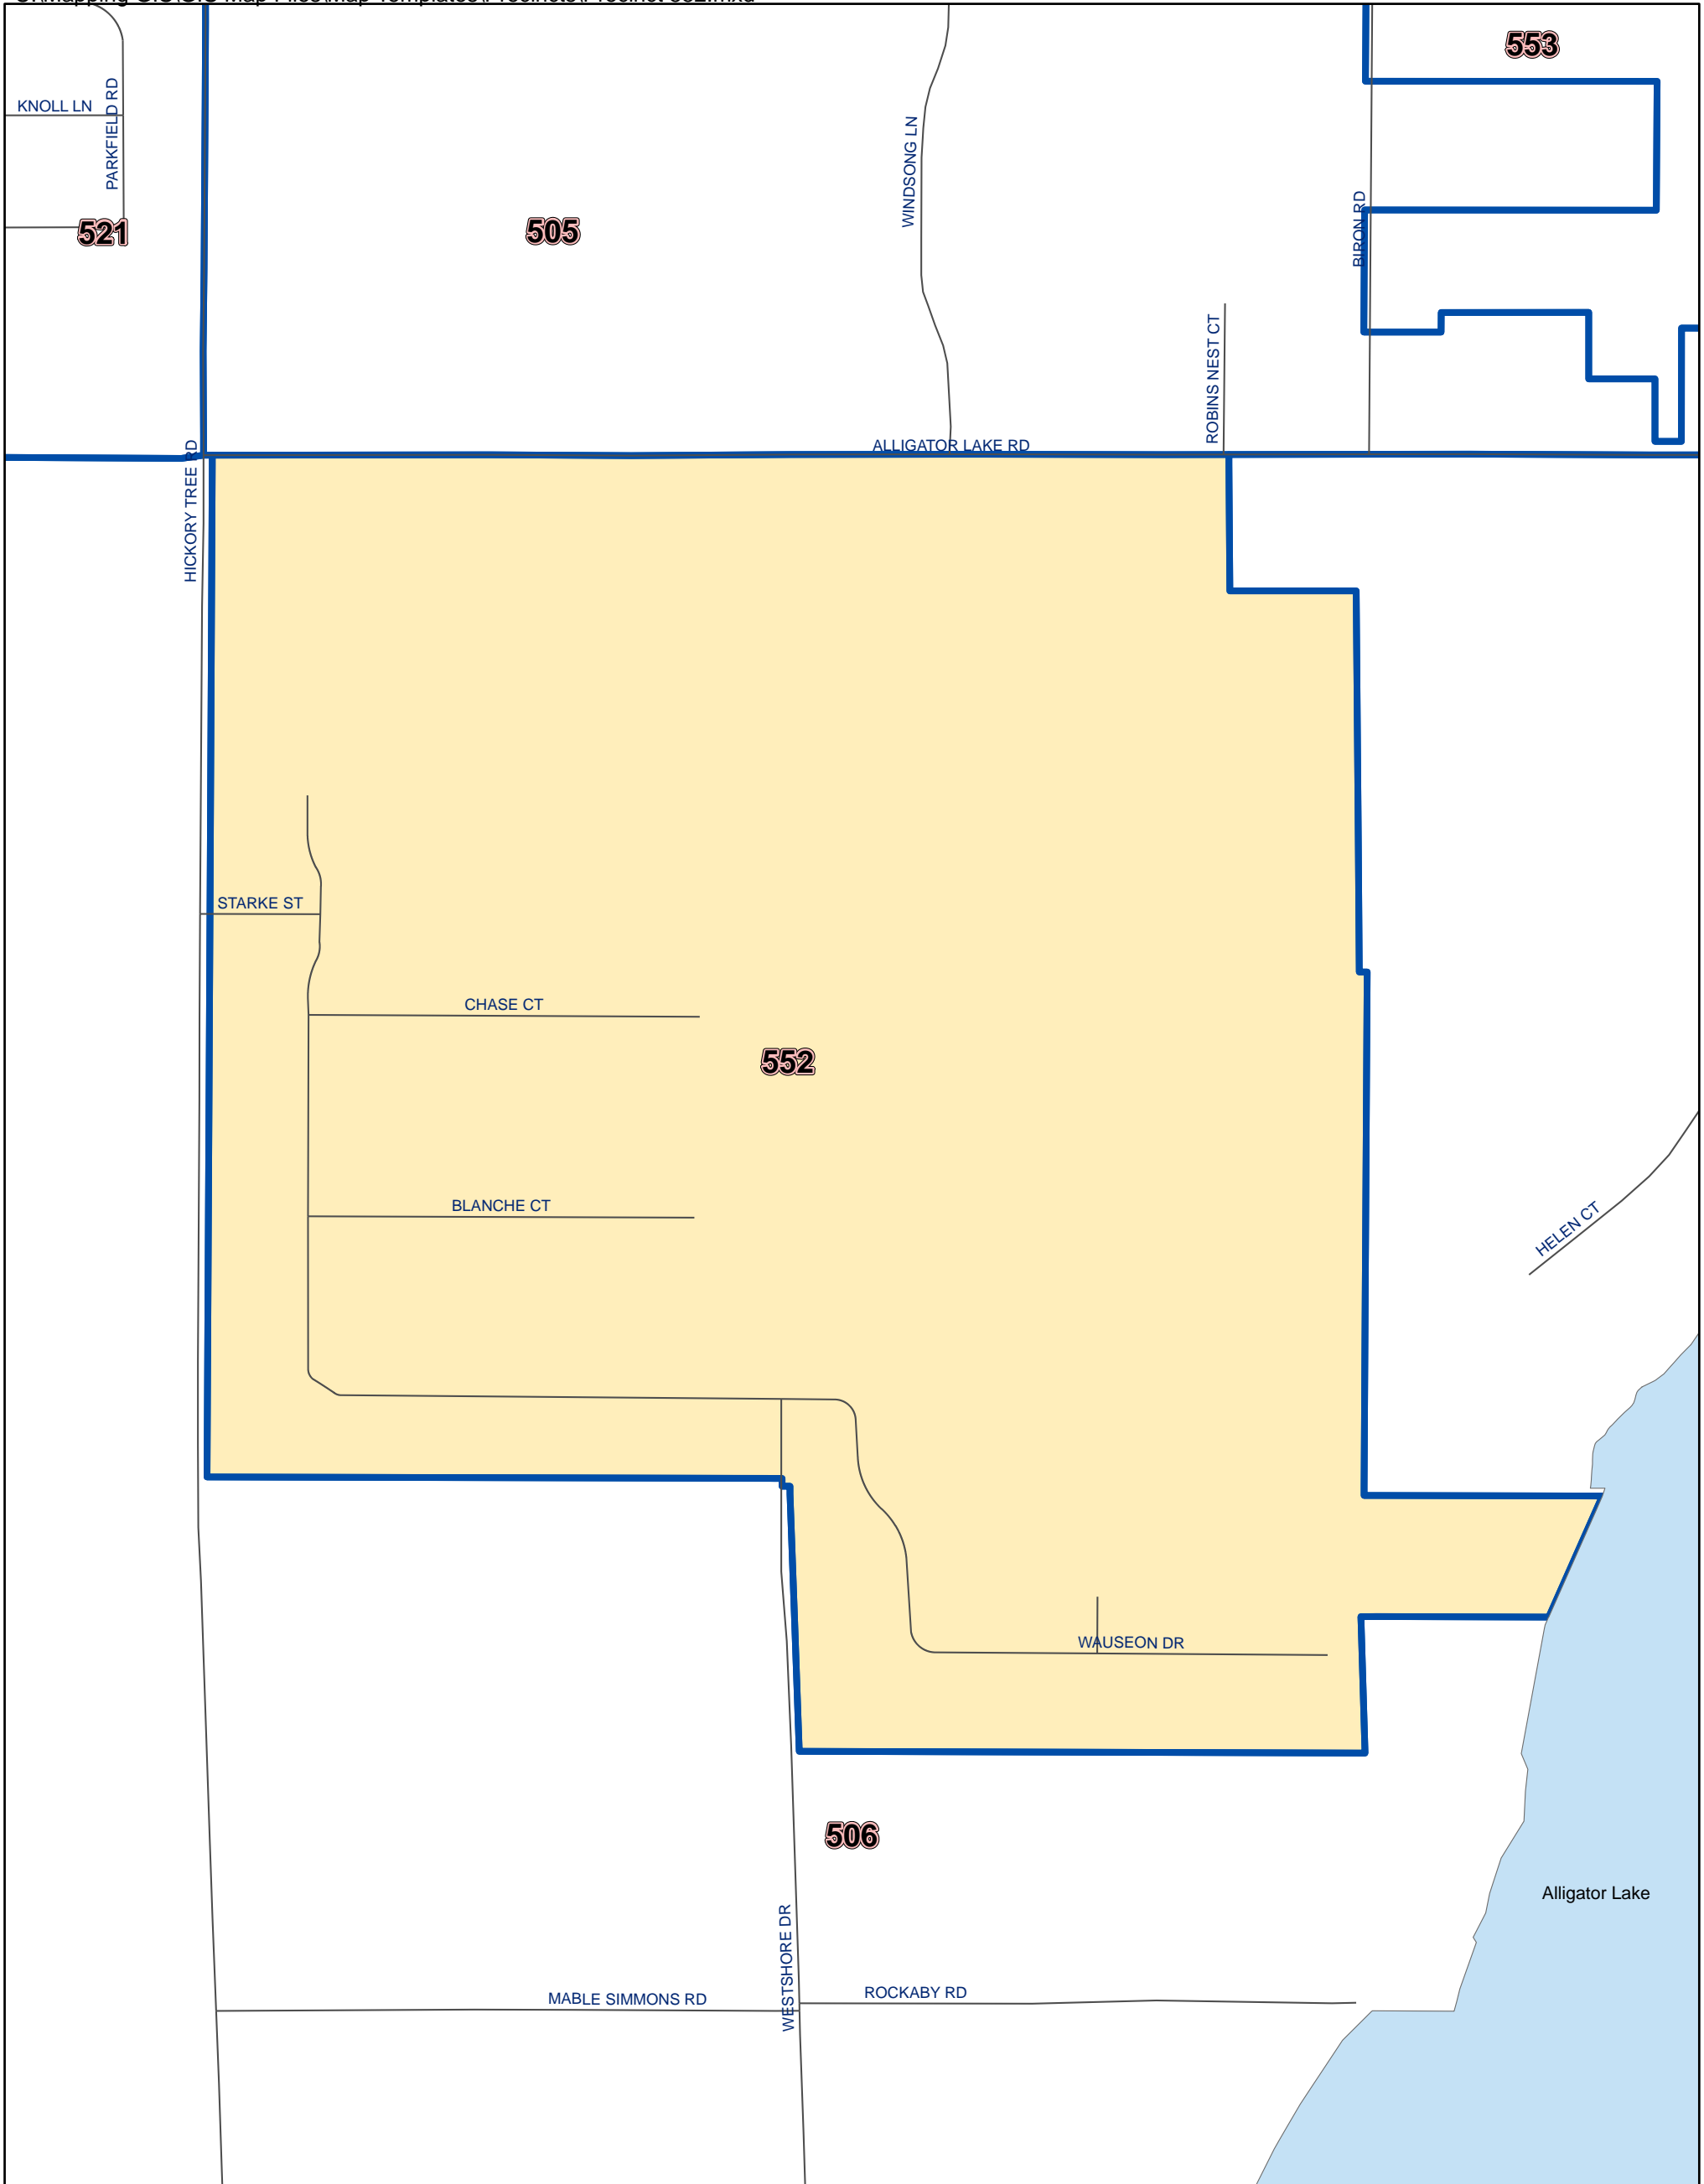

Osceola County Voting Precinct 552

U:\Mapping GIS\GIS Map Files\Map Templates\Precincts\Precinct 552.mxd

Vote Osceola
August 2018

MAP PRODUCED BY
THE OSCEOLA COUNTY
SUPERVISOR OF
ELECTIONS OFFICE.

Polling Location:
Fire Station 53 - Deer Run
4070 Hickory Tree Rd.
St. Cloud, FL 34722

Disclaimer: Precinct boundaries may not have been modified to include the latest annexations within the cities of Kissimmee and St. Cloud. Any questions as to the precinct boundaries in these areas should be directed to the Osceola County Supervisor of Elections Office.