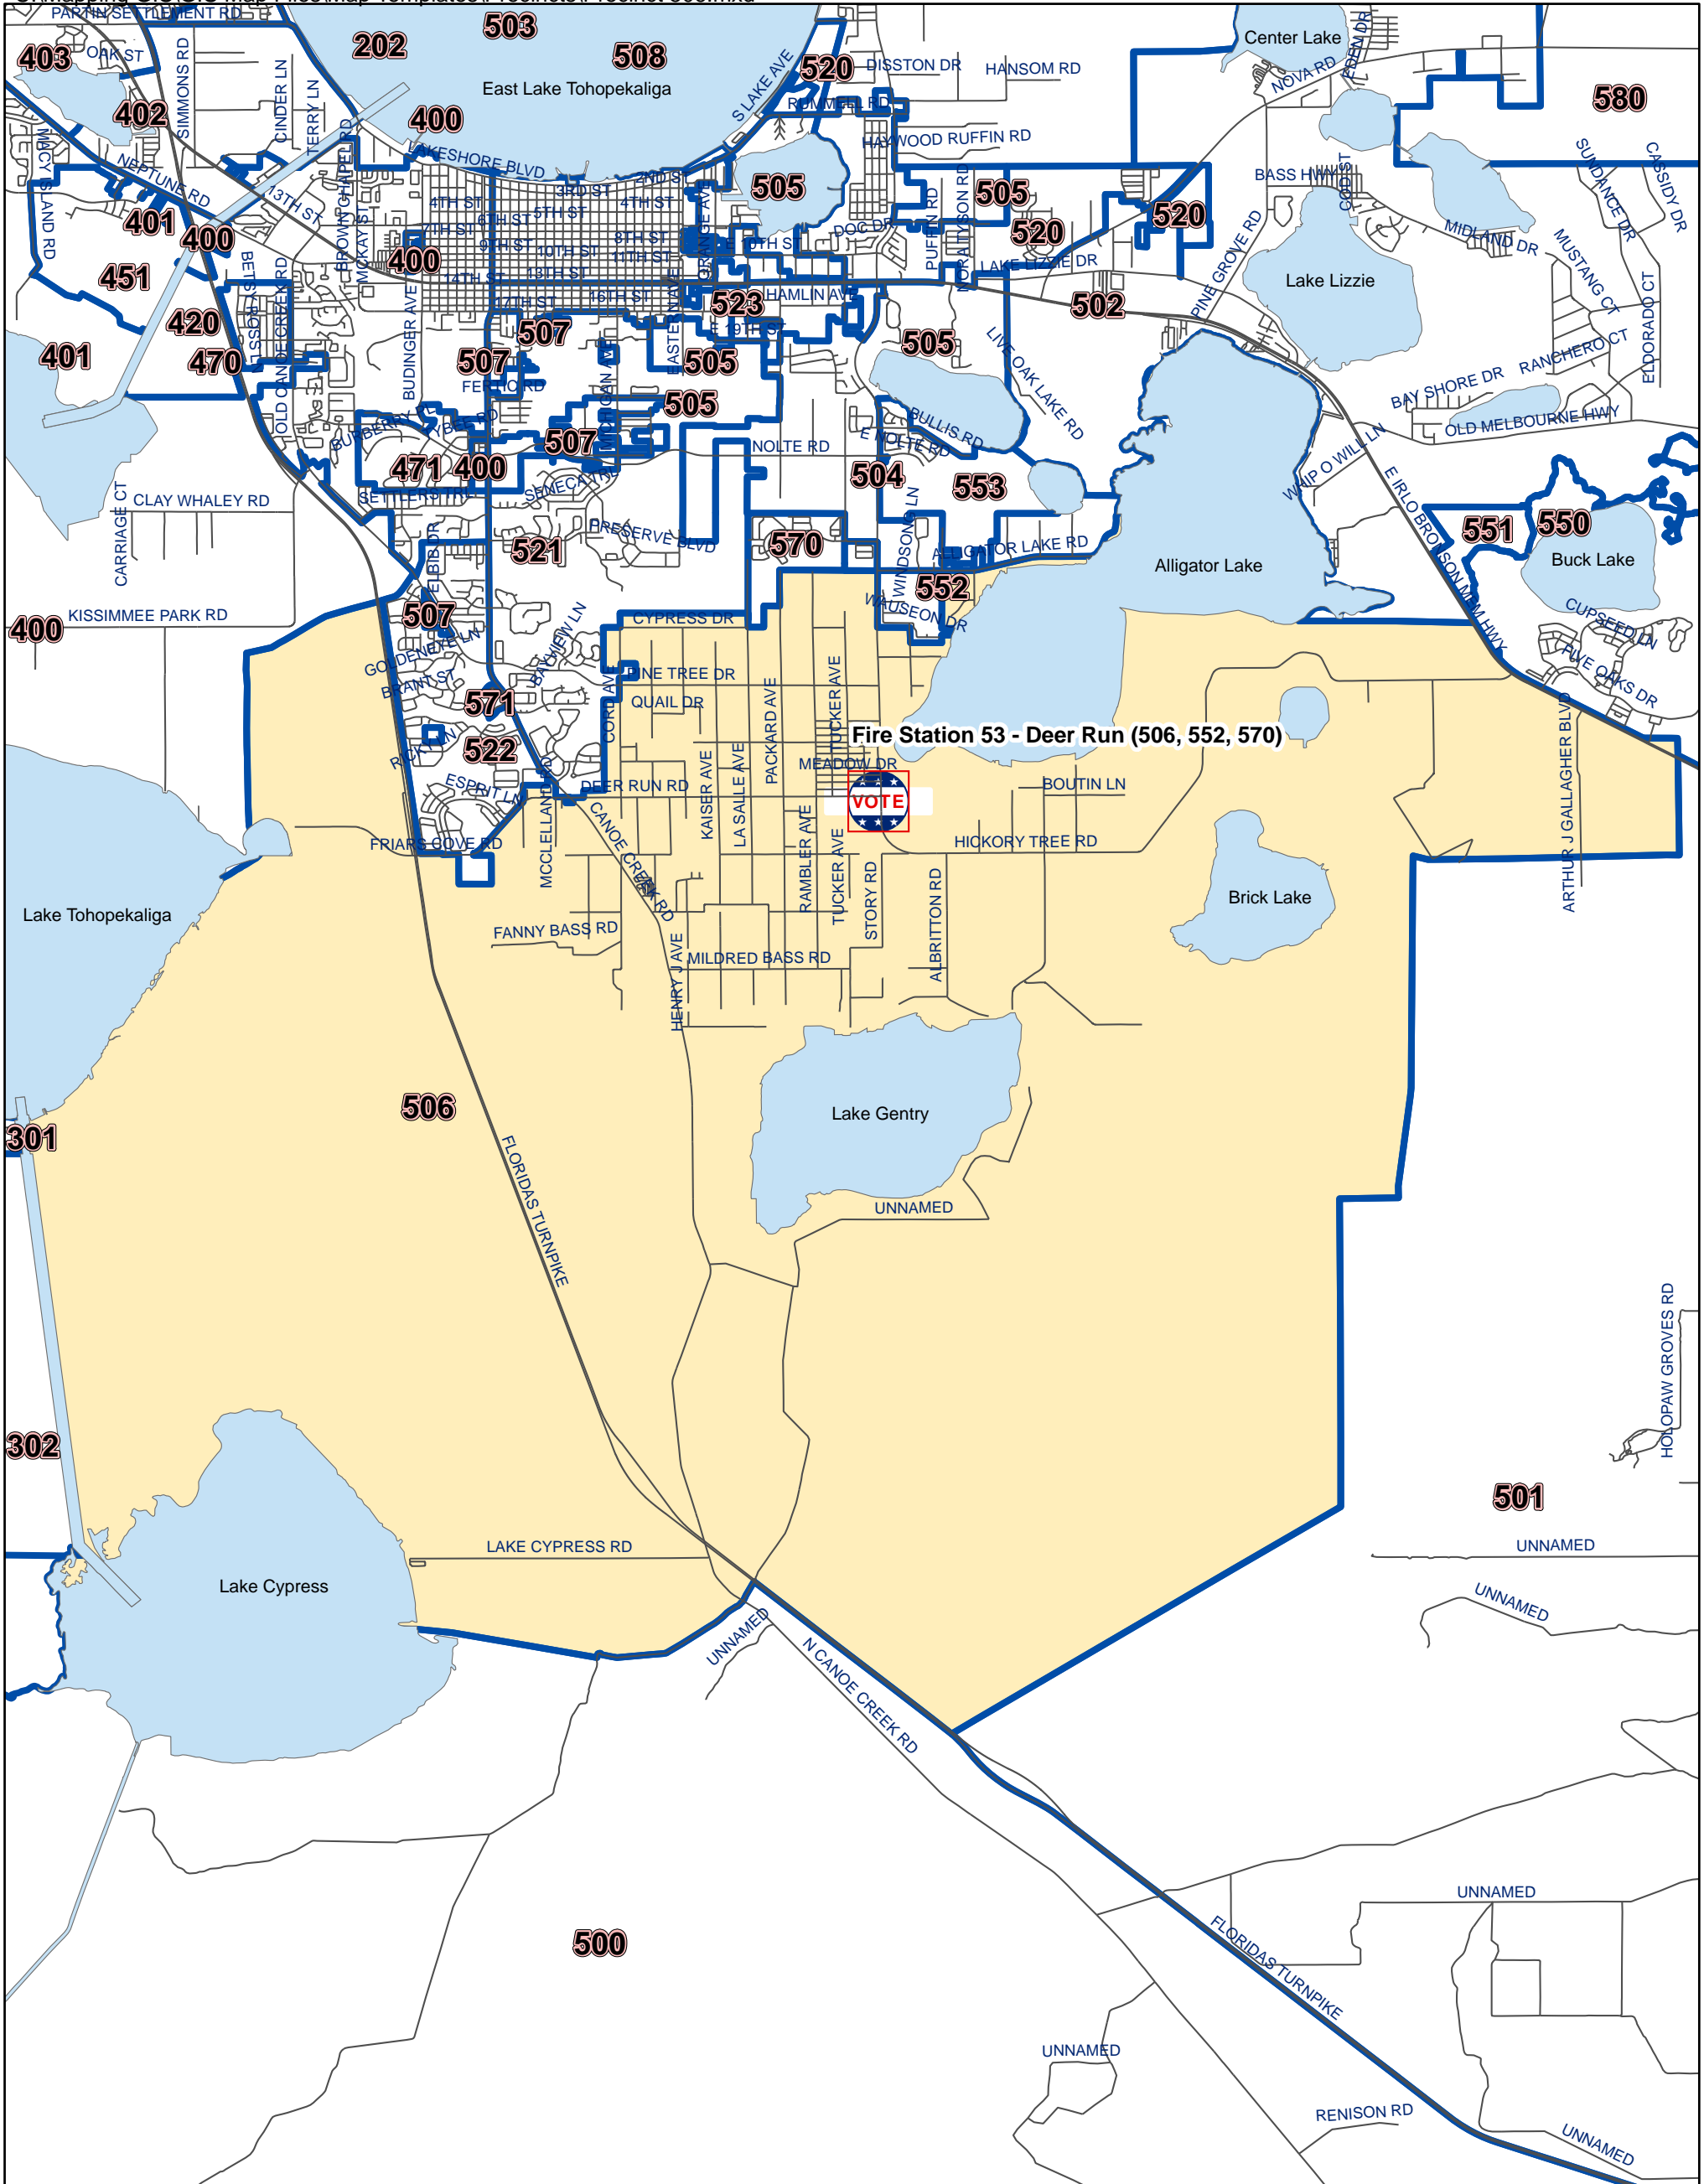

# Osceola County Voting Precinct 506

U:\Mapping GIS\GIS Map Files\Map Templates\Precincts\Precinct 506.mxd

*Vote Osceola*  
August 2018

MAP PRODUCED BY  
THE OSCEOLA COUNTY  
SUPERVISOR OF  
ELECTIONS OFFICE.

**Polling Location:**  
**Fire Station 53 - Deer Run**  
**4070 Hickory Tree Rd.**  
**St. Cloud, FL 34722**

Disclaimer: Precinct boundaries may not have been modified to include the latest annexations within the cities of Kissimmee and St. Cloud. Any questions as to the precinct boundaries in these areas should be directed to the Osceola County Supervisor of Elections Office.