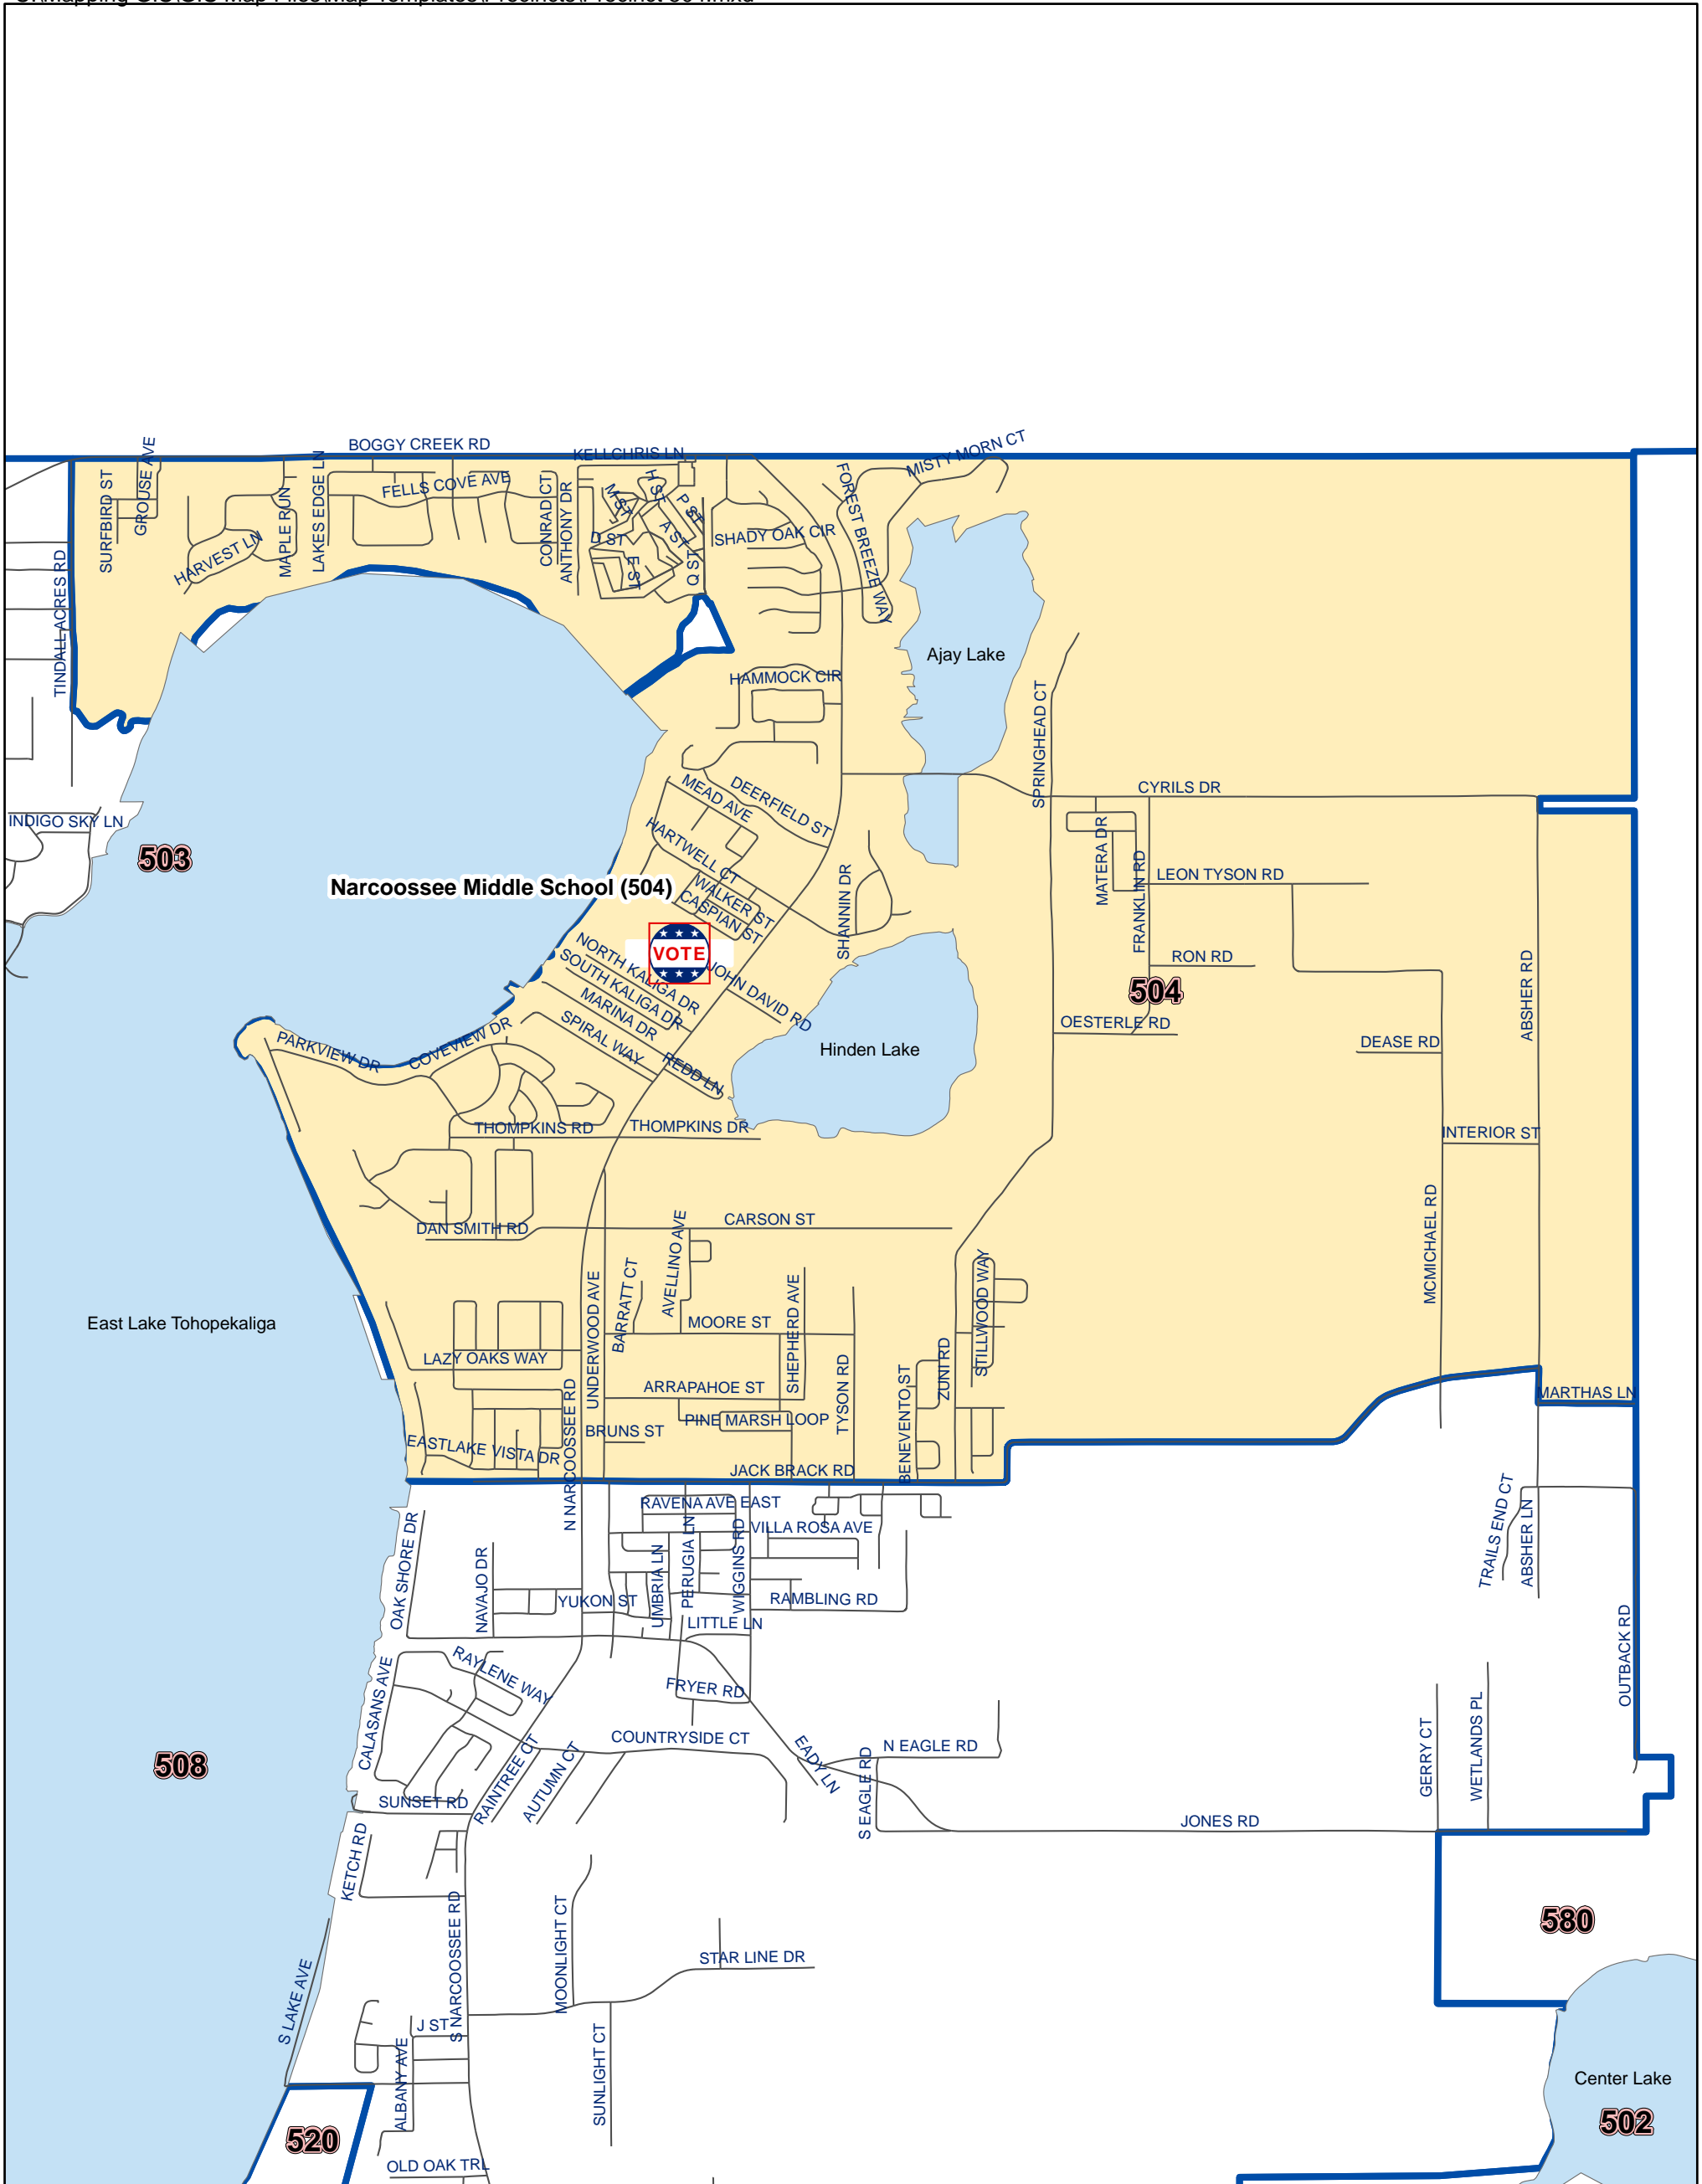

Osceola County Voting Precinct 504

U:\Mapping GIS\GIS Map Files\Map Templates\Precincts\Precinct 504.mxd

Vote Osceola
August 2018

MAP PRODUCED BY
THE OSCEOLA COUNTY
SUPERVISOR OF
ELECTIONS OFFICE.

Polling Location:
Narcossee Middle School
2700 N. Narcossee Rd.
St. Cloud, FL 34771

Disclaimer: Precinct boundaries may not have been modified to include the latest annexations within the cities of Kissimmee and St. Cloud. Any questions as to the precinct boundaries in these areas should be directed to the Osceola County Supervisor of Elections Office.