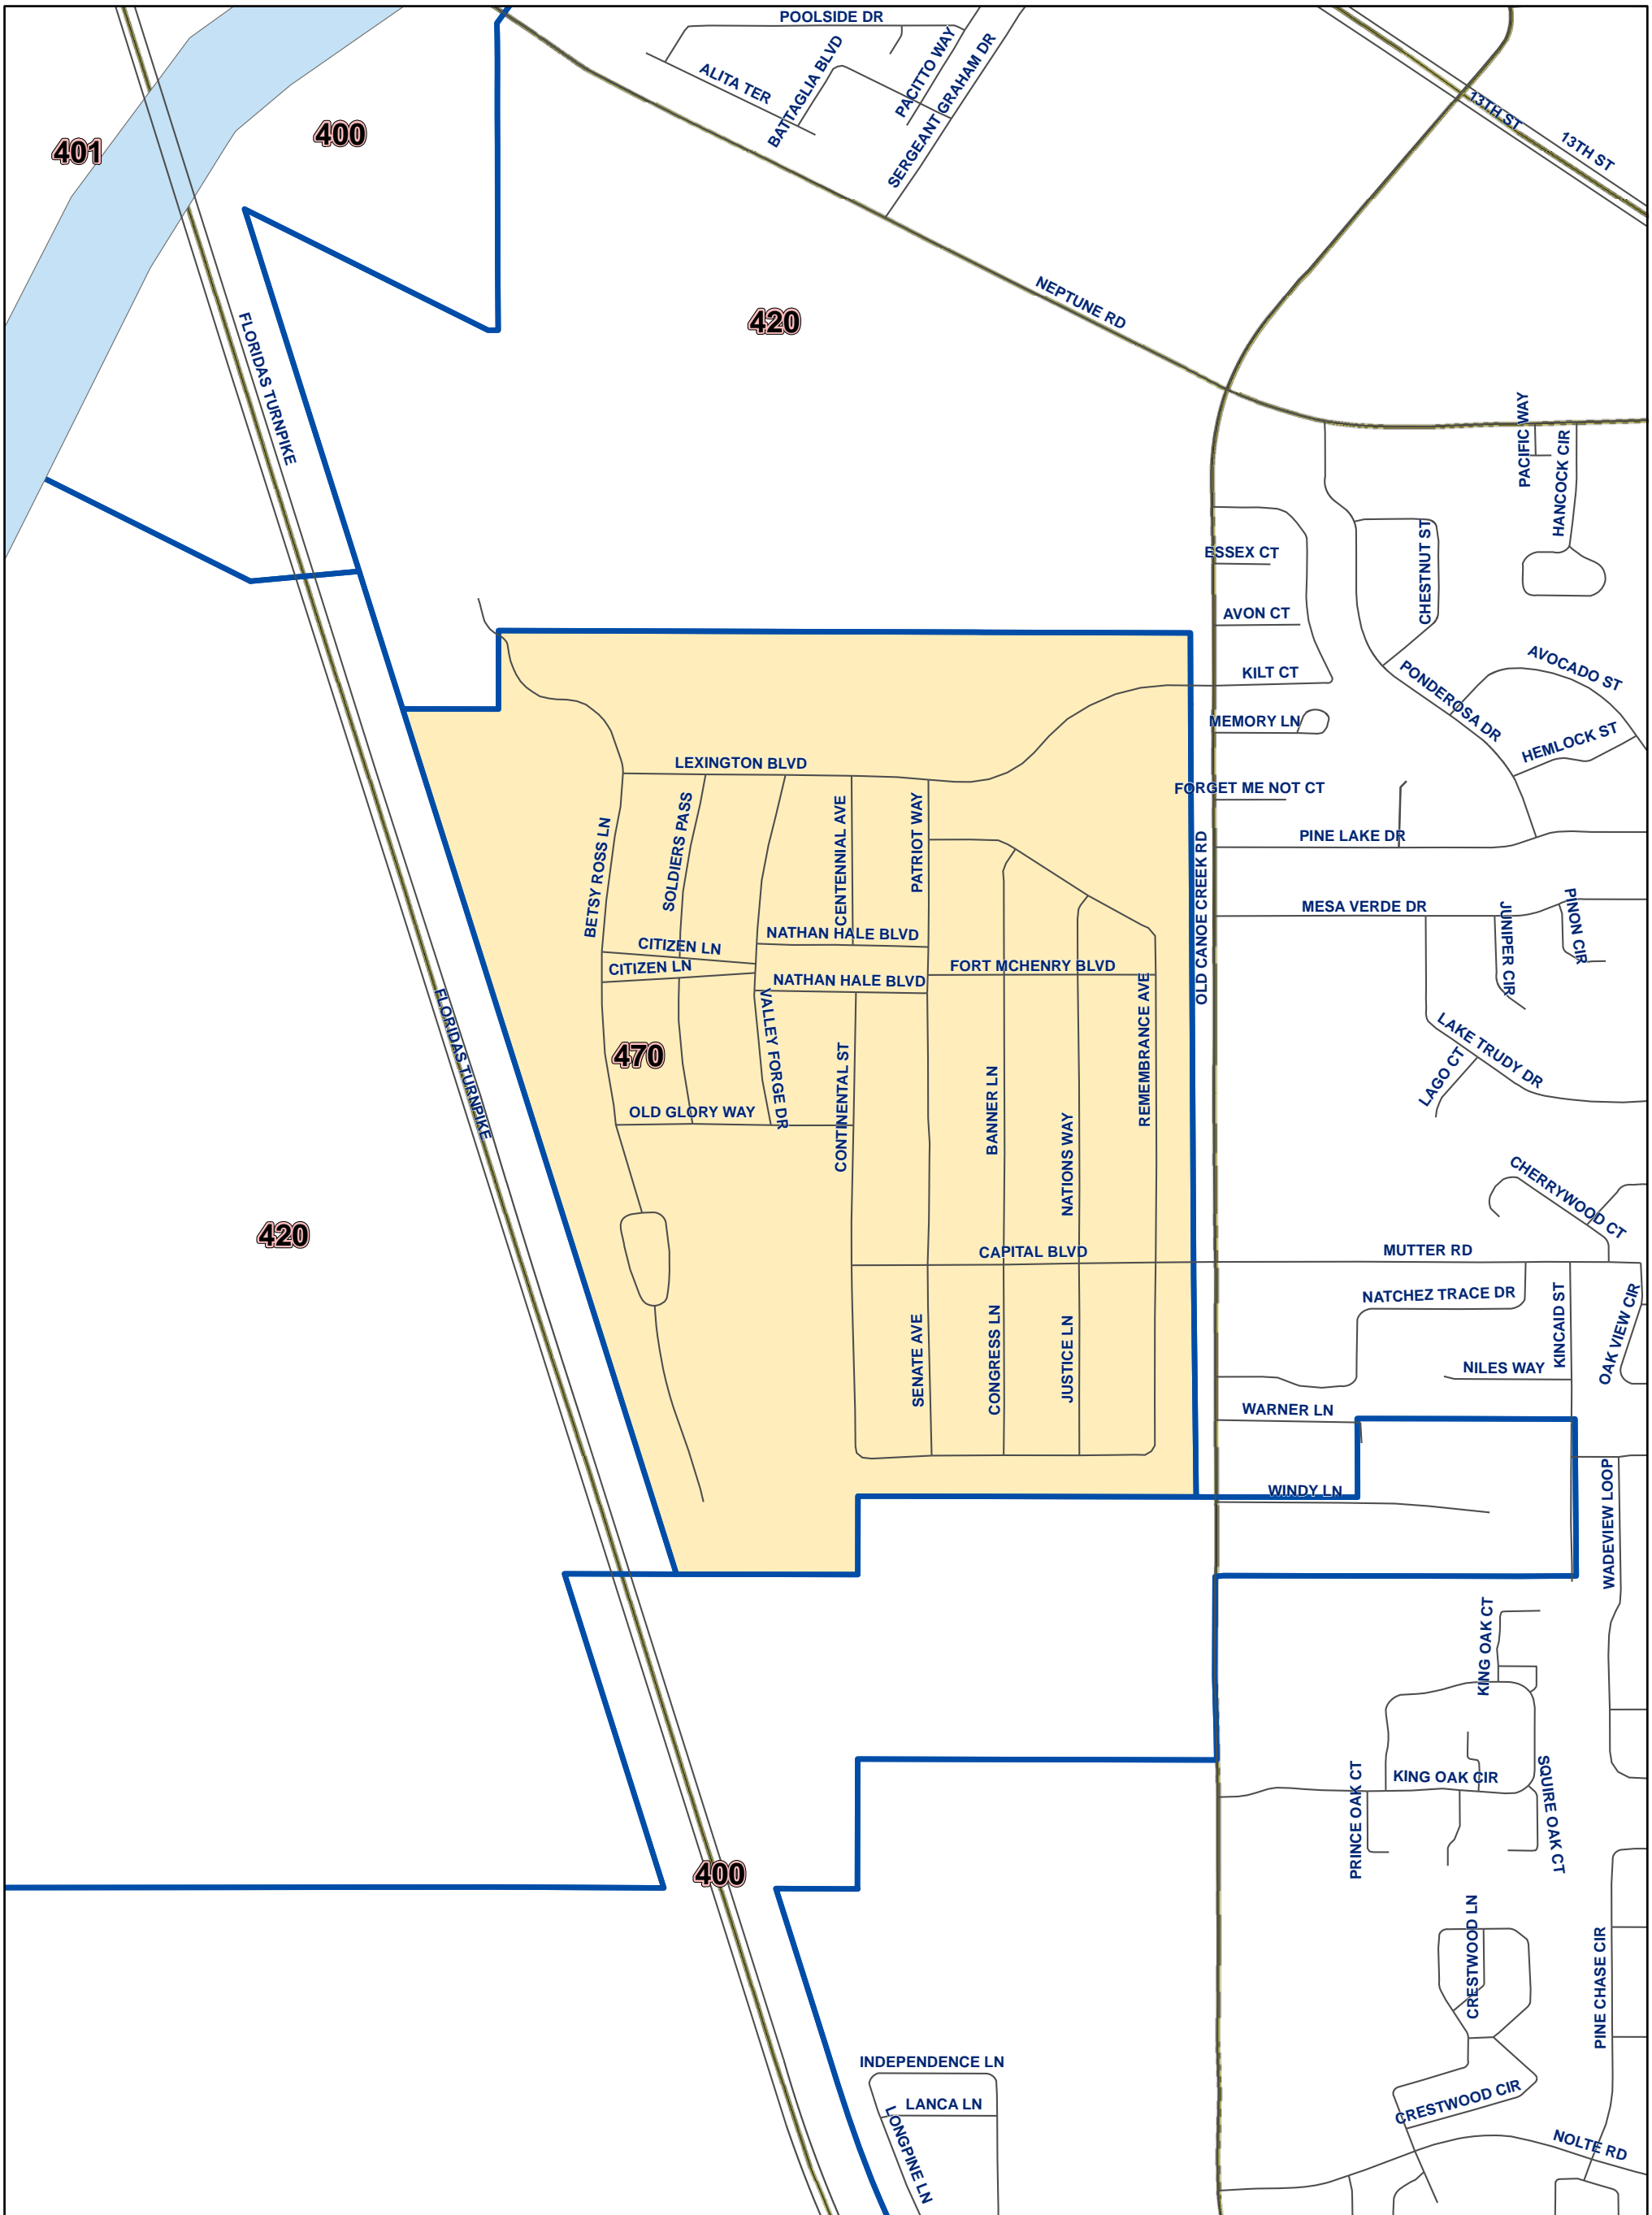

# Osceola County Voting Precinct 470

MAP PRODUCED BY  
THE OSCEOLA COUNTY  
SUPERVISOR OF  
ELECTIONS OFFICE.

**Polling Location:**  
**17th Street Civic Center**  
**3001 17th St.**  
**St. Cloud, FL 34769**

POLLING LOCATION NOT SHOWN WITHIN THE BOUNDARY OF THIS PRECINCT

Disclaimer: Precinct boundaries may not have been modified to include the latest annexations within the cities of Kissimmee and St. Cloud. Any questions as to the precinct boundaries in these areas should be directed to the Osceola County Supervisor of Elections Office.