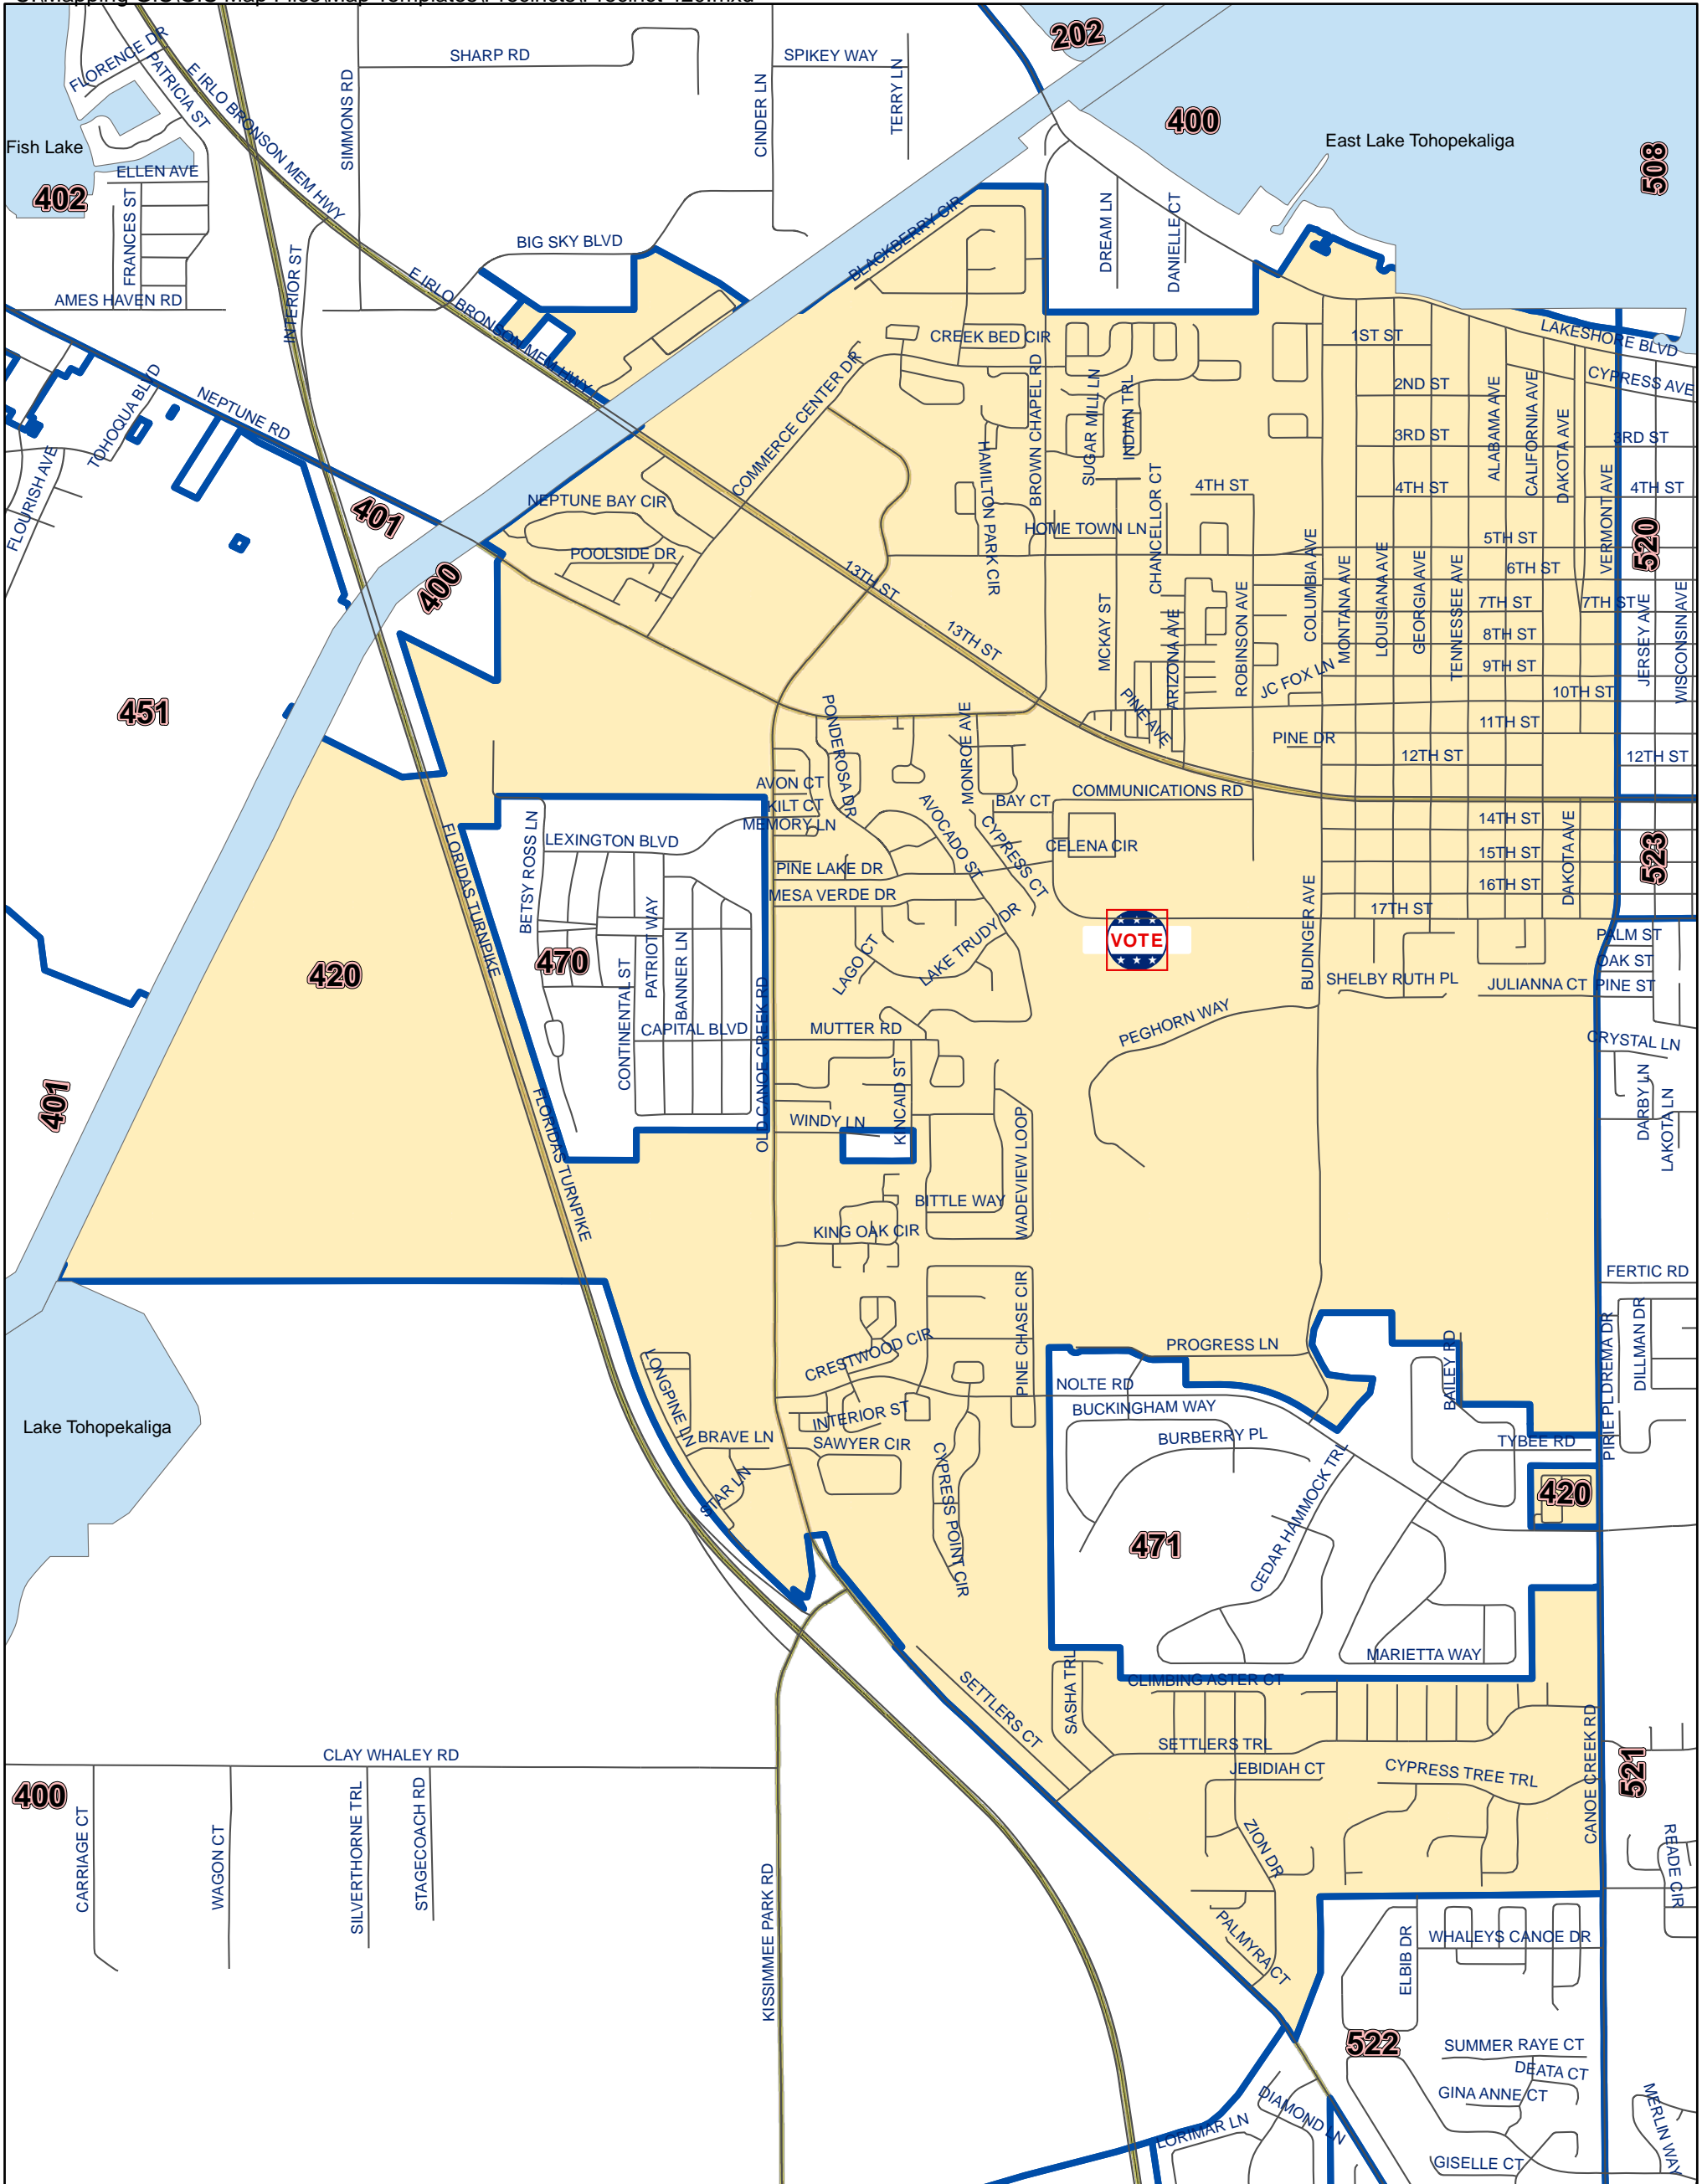

Osceola County Voting Precinct 420

U:\Mapping GIS\GIS Map Files\Map Templates\Precincts\Precinct 420.mxd

MAP PRODUCED BY
THE OSCEOLA COUNTY
SUPERVISOR OF
ELECTIONS OFFICE.

Polling Location:
17th Street Civic Center
3001 17th St.
St. Cloud, FL 34769

Disclaimer: Precinct boundaries may not have been modified to include the latest annexations within the cities of Kissimmee and St. Cloud. Any questions as to the precinct boundaries in these areas should be directed to the Osceola County Supervisor of Elections Office.