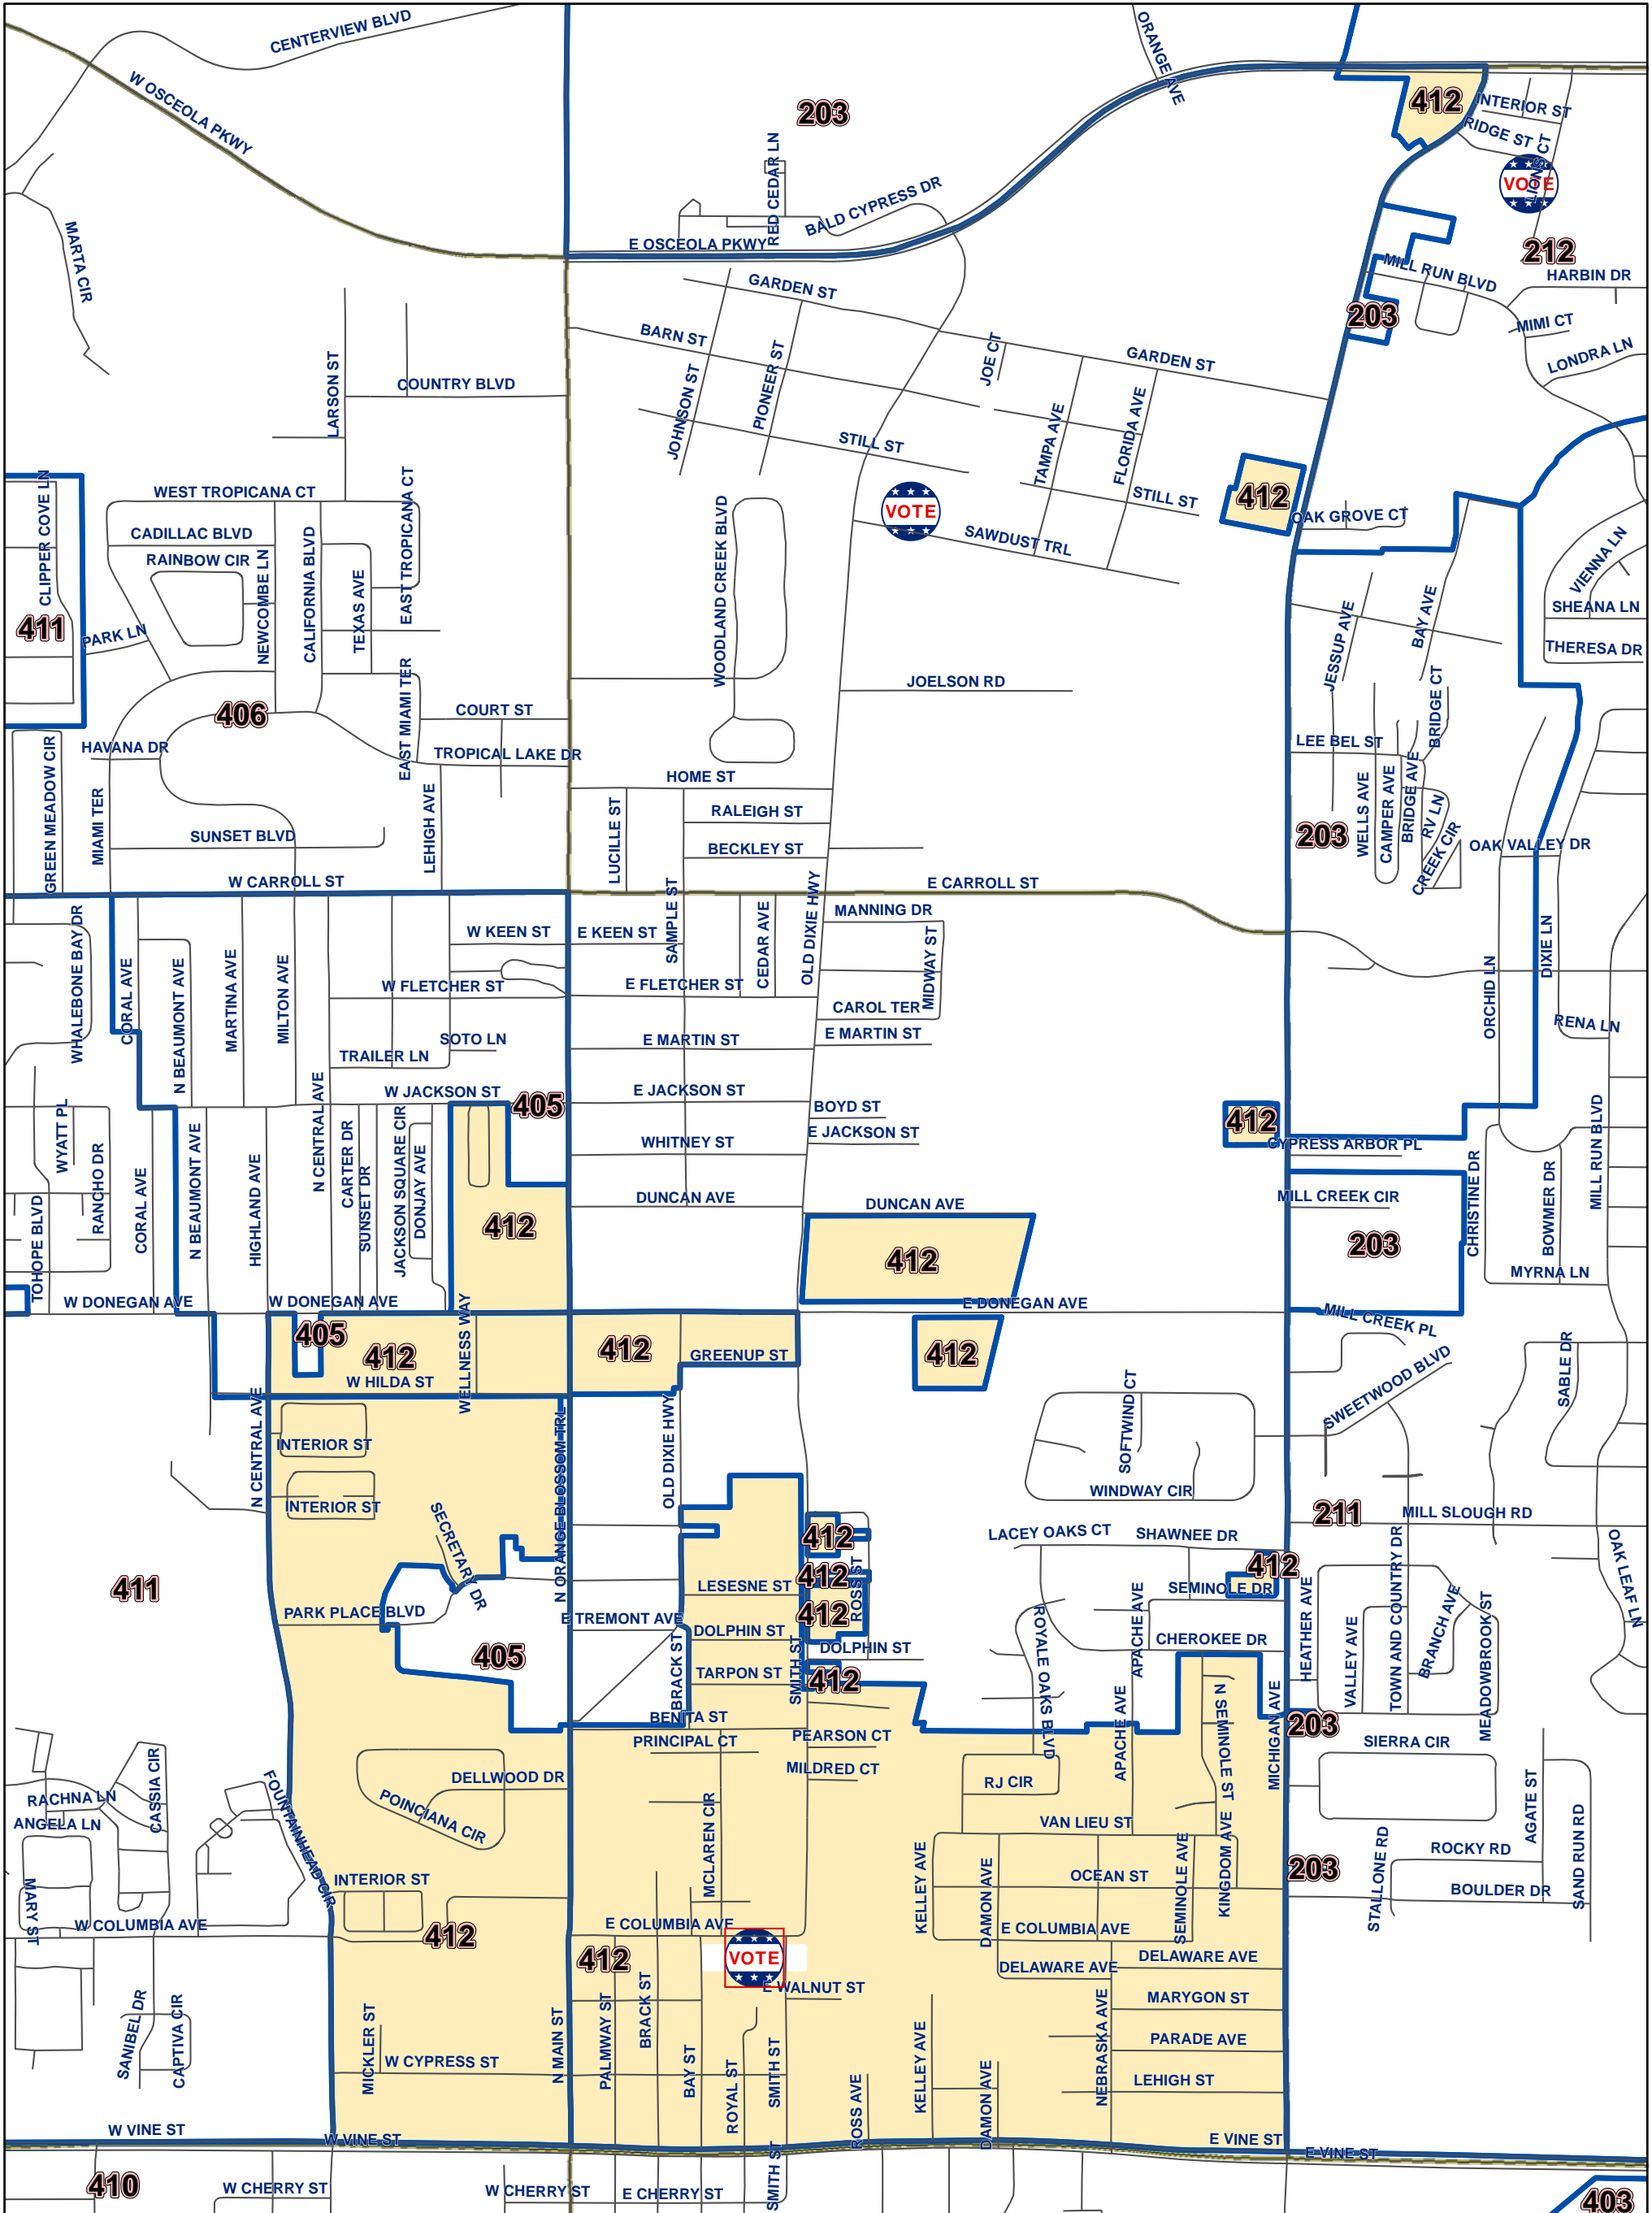

Osceola County Voting Precinct 412

MAP PRODUCED BY THE OSCEOLA COUNTY SUPERVISOR OF ELECTIONS OFFICE.

Polling Location:
St. Luke Missionary Baptist Church
400 E. Columbia Ave.
Kissimmee, FL 34744

Disclaimer: Precinct boundaries may not have been modified to include the latest annexations within the cities of Kissimmee and St. Cloud. Any questions as to the precinct boundaries in these areas should be directed to the Osceola County Supervisor of Elections Office.