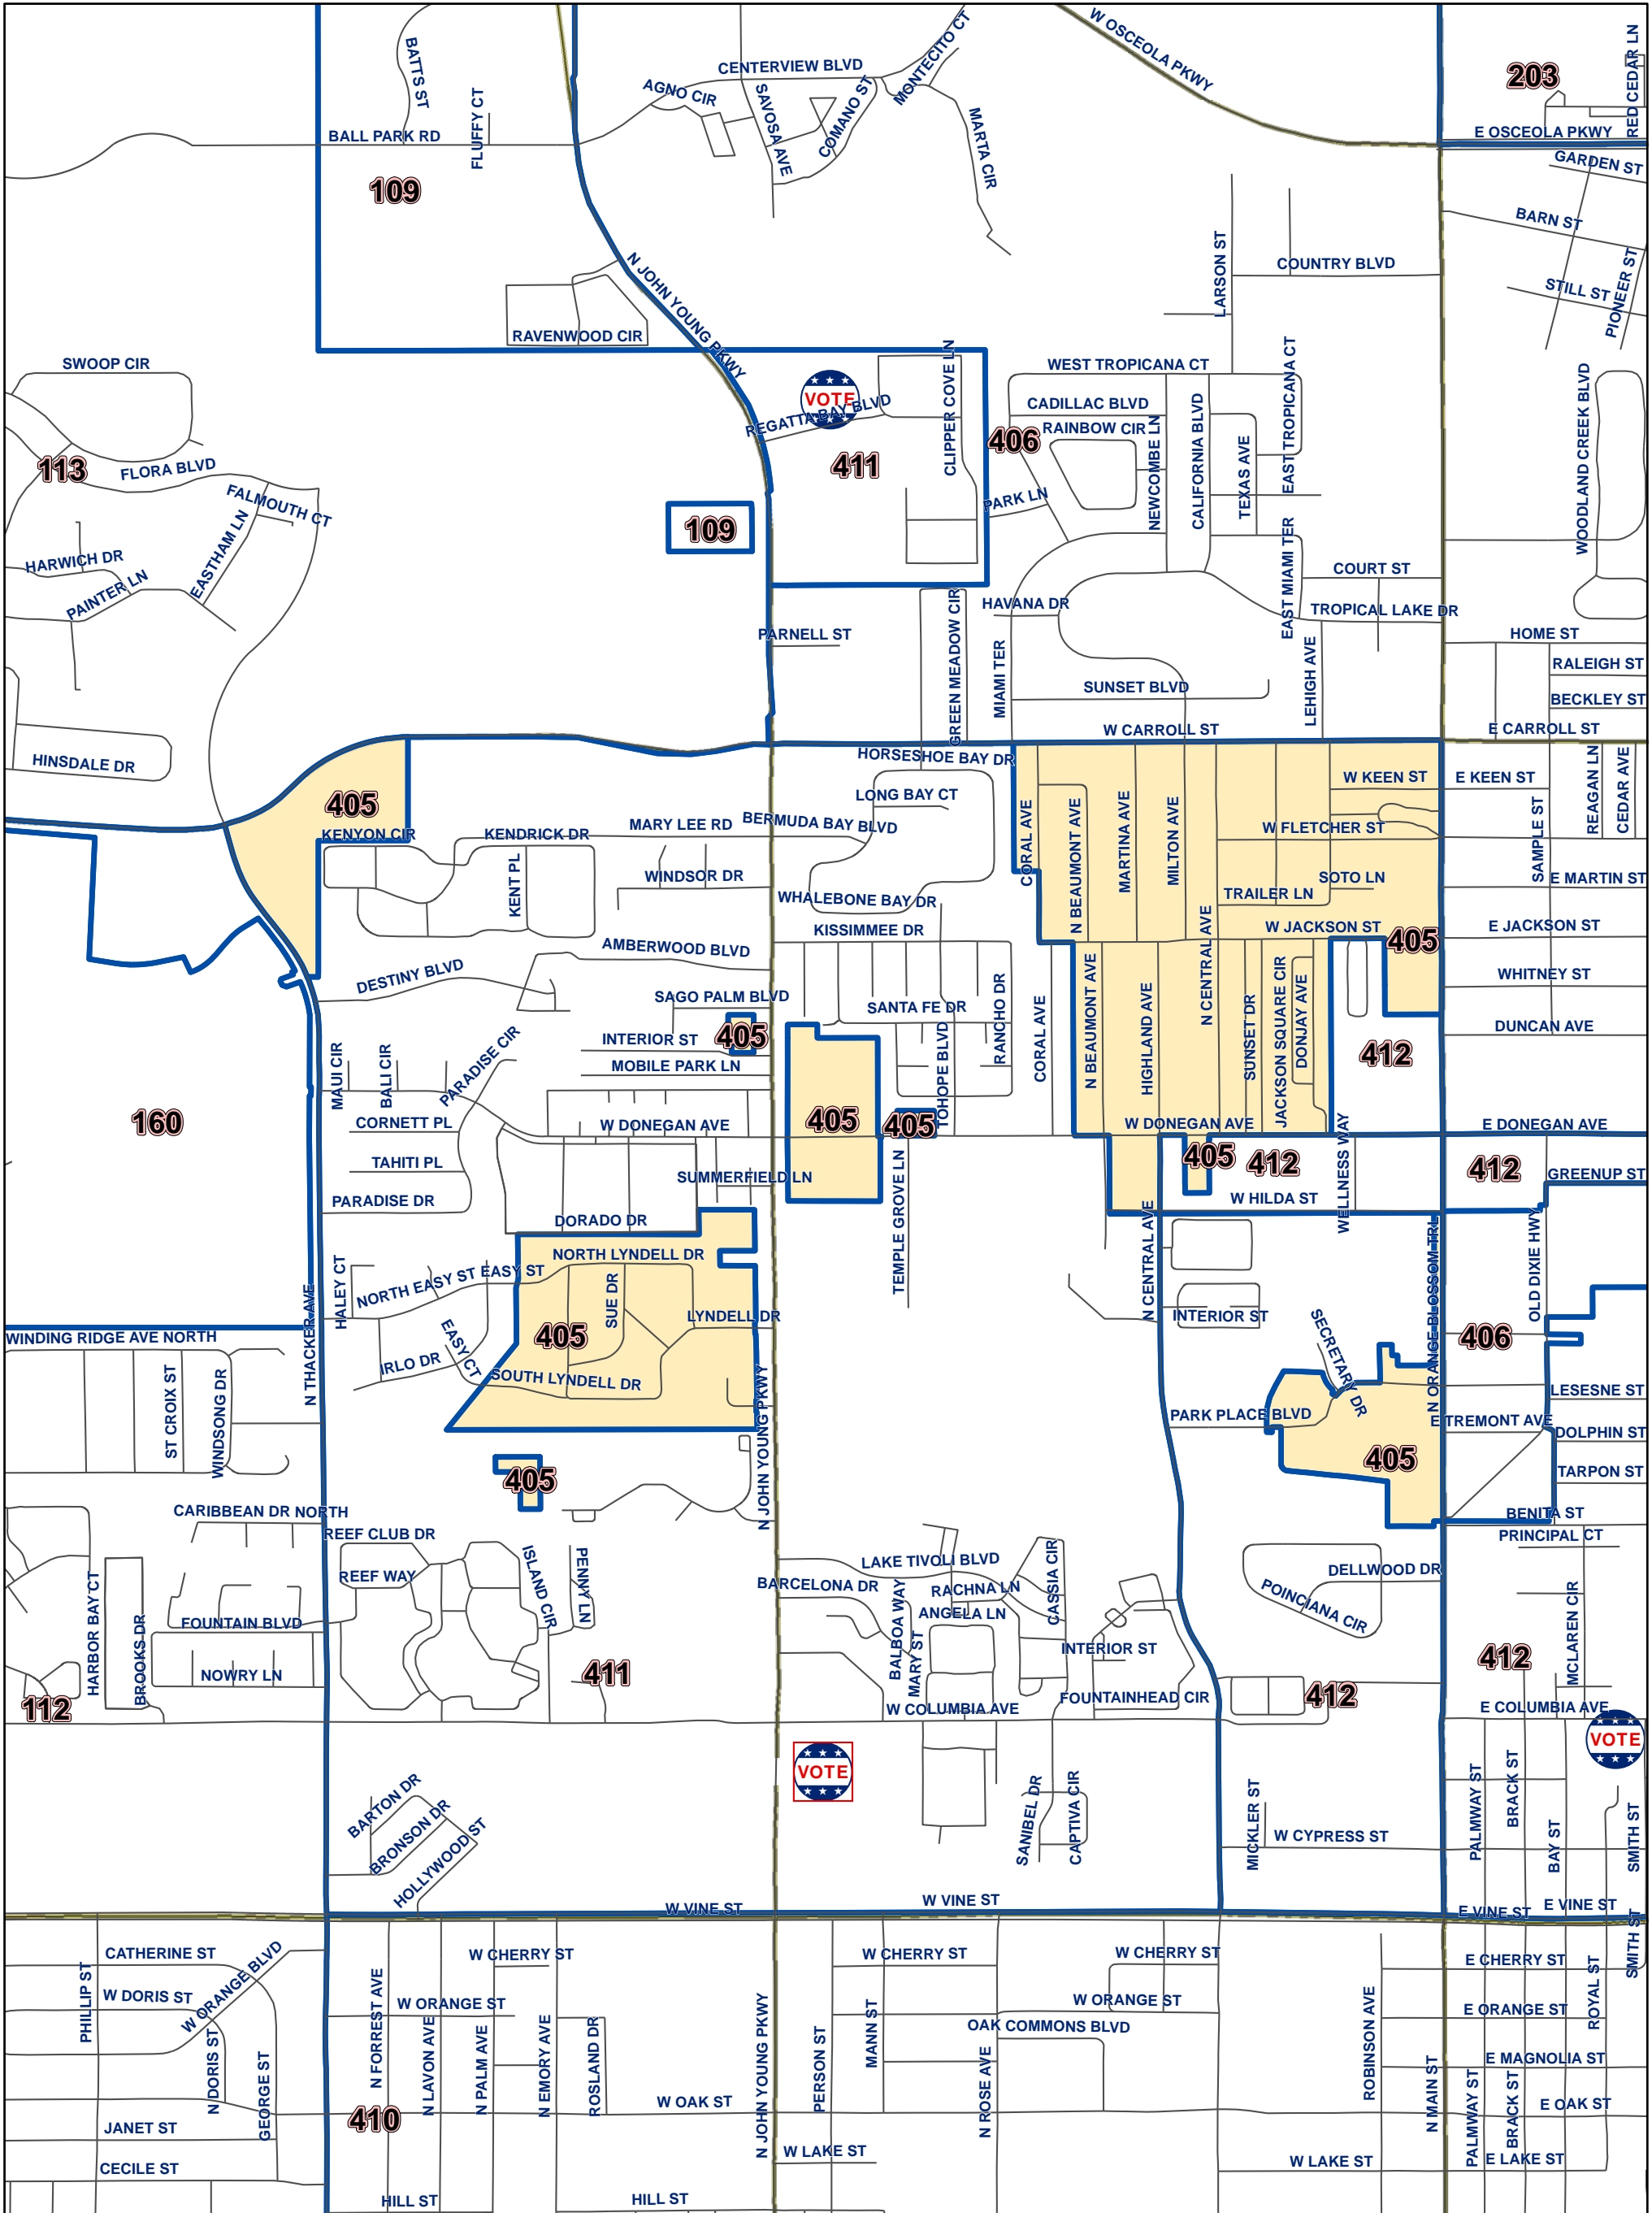

Osceola County Voting Precinct 405

MAP PRODUCED BY
THE OSCEOLA COUNTY
SUPERVISOR OF
ELECTIONS OFFICE.

Polling Location:
St. John's Episcopal Church
1709 N. John Young Pkwy.
Kissimmee, FL 34741

Disclaimer: Precinct boundaries may not have been modified to include the latest annexations within the cities of Kissimmee and St. Cloud. Any questions as to the precinct boundaries in these areas should be directed to the Osceola County Supervisor of Elections Office.

POLLING LOCATION NOT SHOWN WITHIN THE BOUNDARY OF THIS PRECINCT