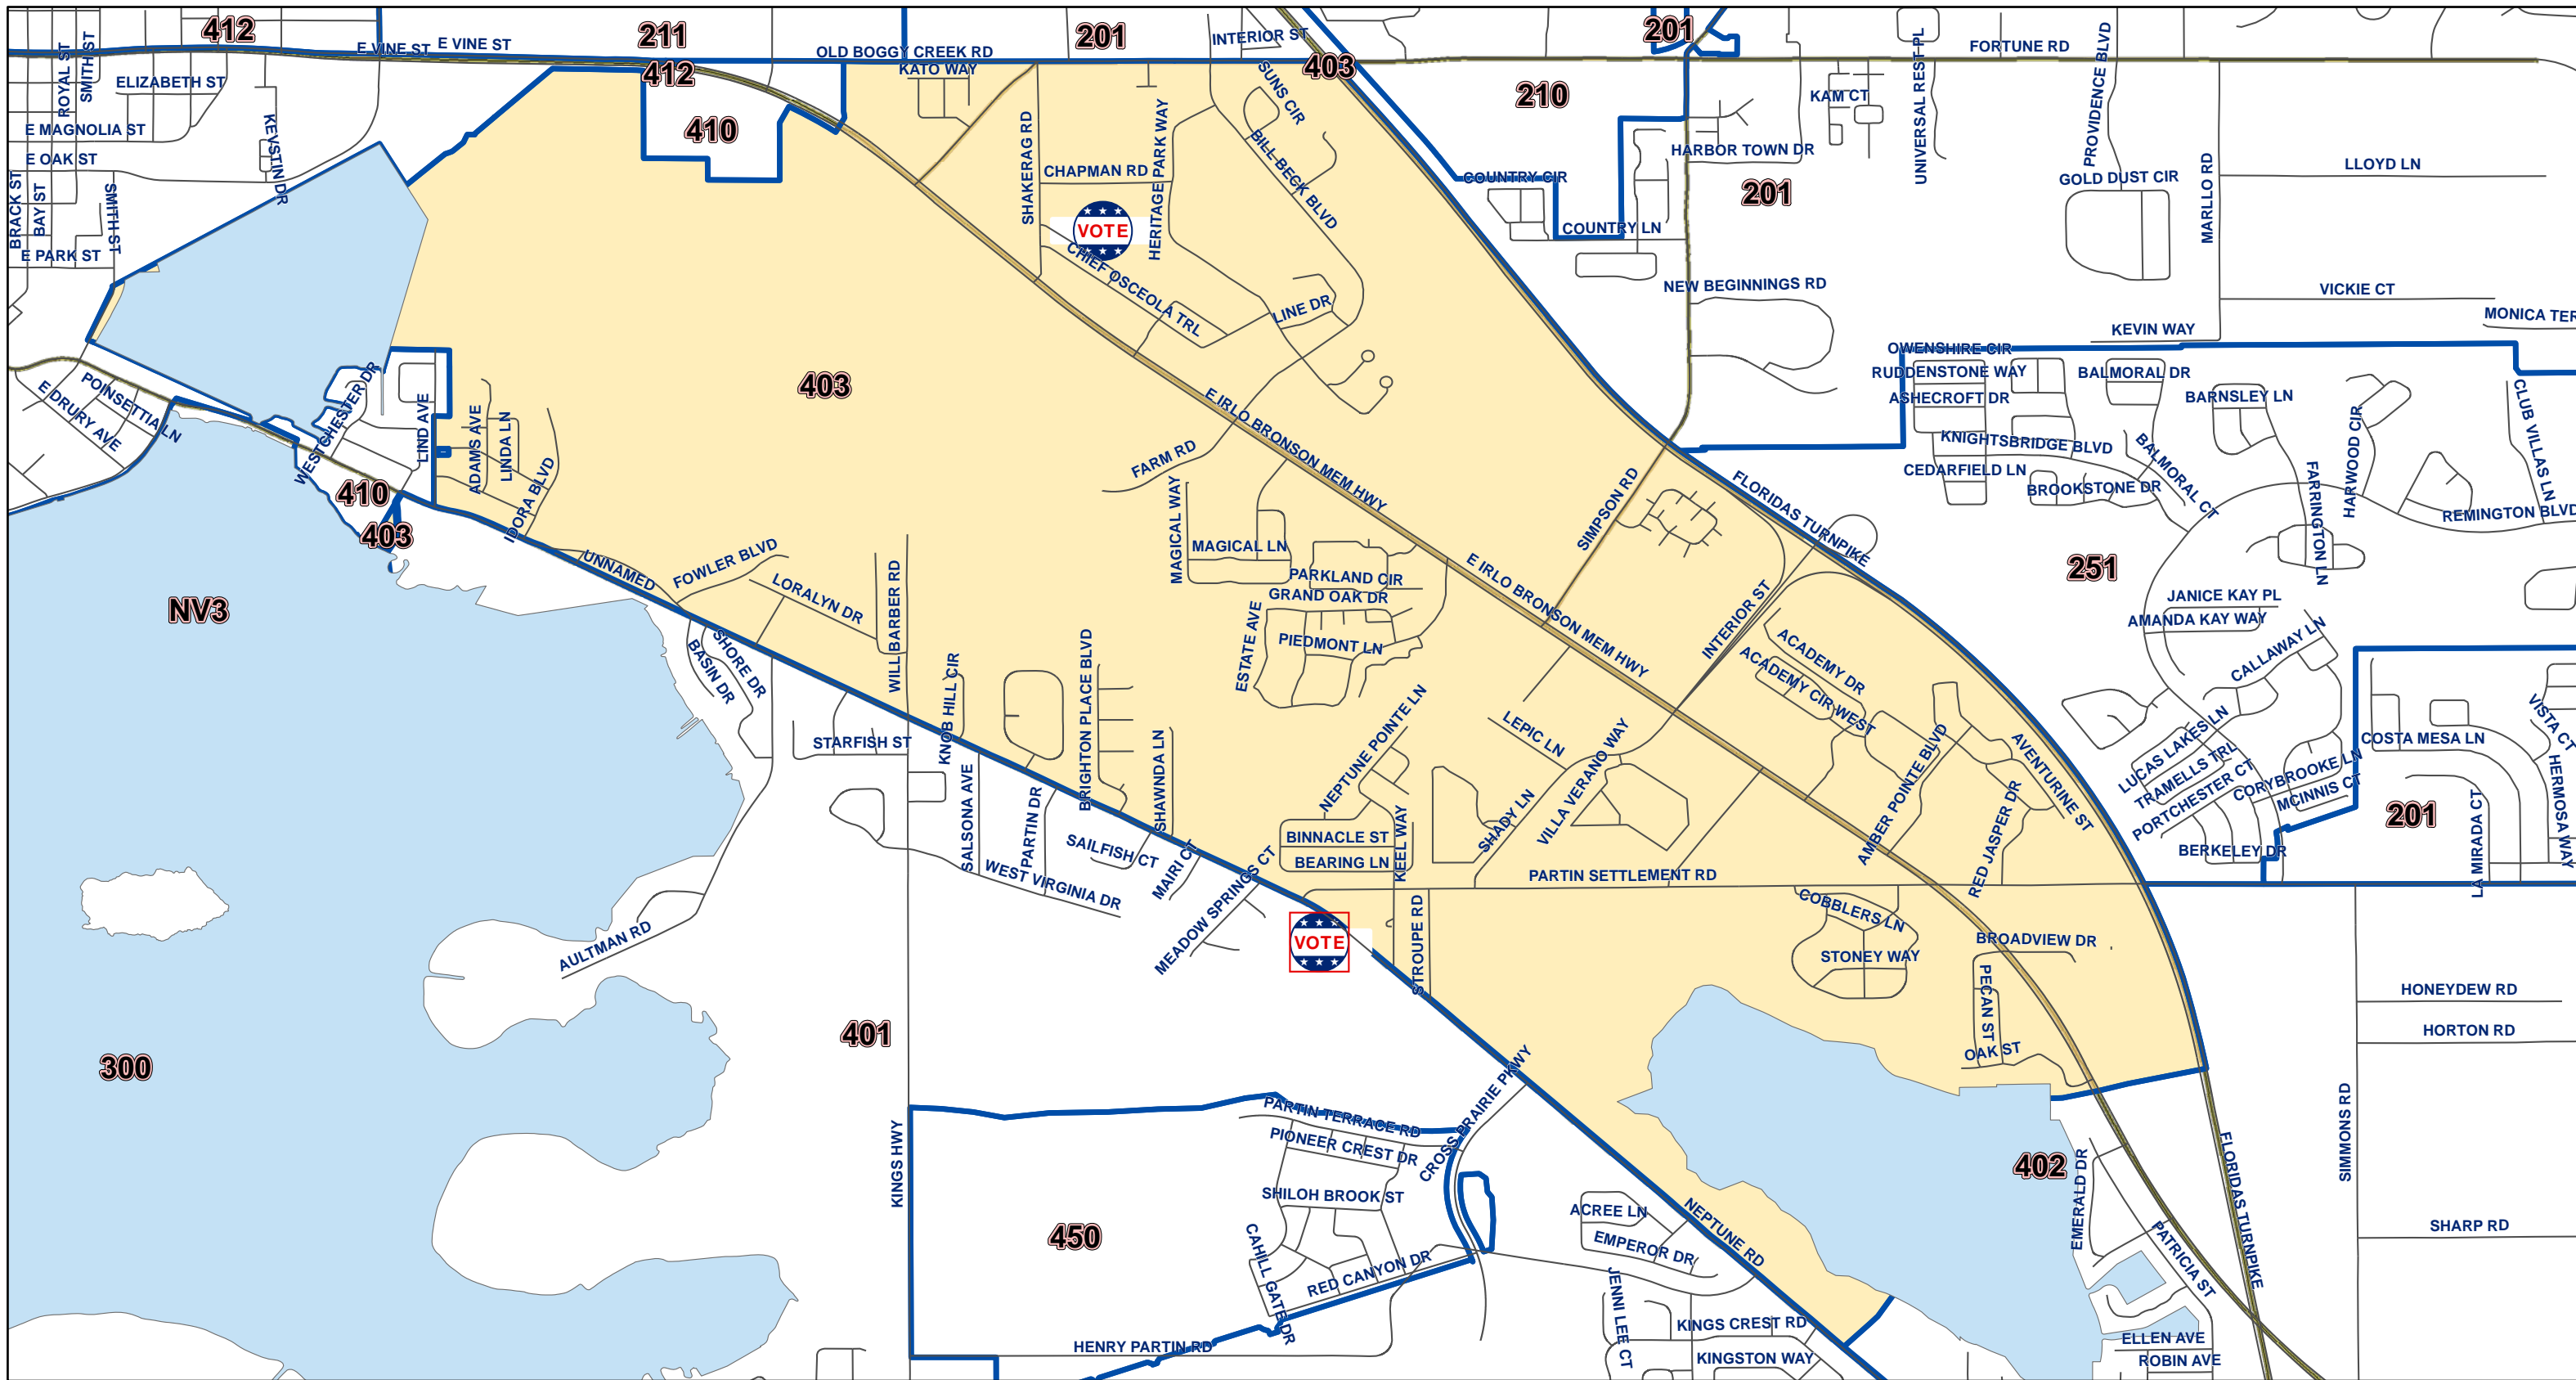

Osceola County Voting Precinct 403

MAP PRODUCED BY
THE OSCEOLA COUNTY
SUPERVISOR OF
ELECTIONS OFFICE.

Polling Location:
Knights of Columbus
2000 Neptune Rd.
Kissimmee, FL 34744

Disclaimer: Precinct boundaries may not have been modified to include the latest annexations within the cities of Kissimmee and St. Cloud. Any questions as to the precinct boundaries in these areas should be directed to the Osceola County Supervisor of Elections Office.

POLLING LOCATION NOT SHOWN WITHIN THE BOUNDARY OF THIS PRECINCT