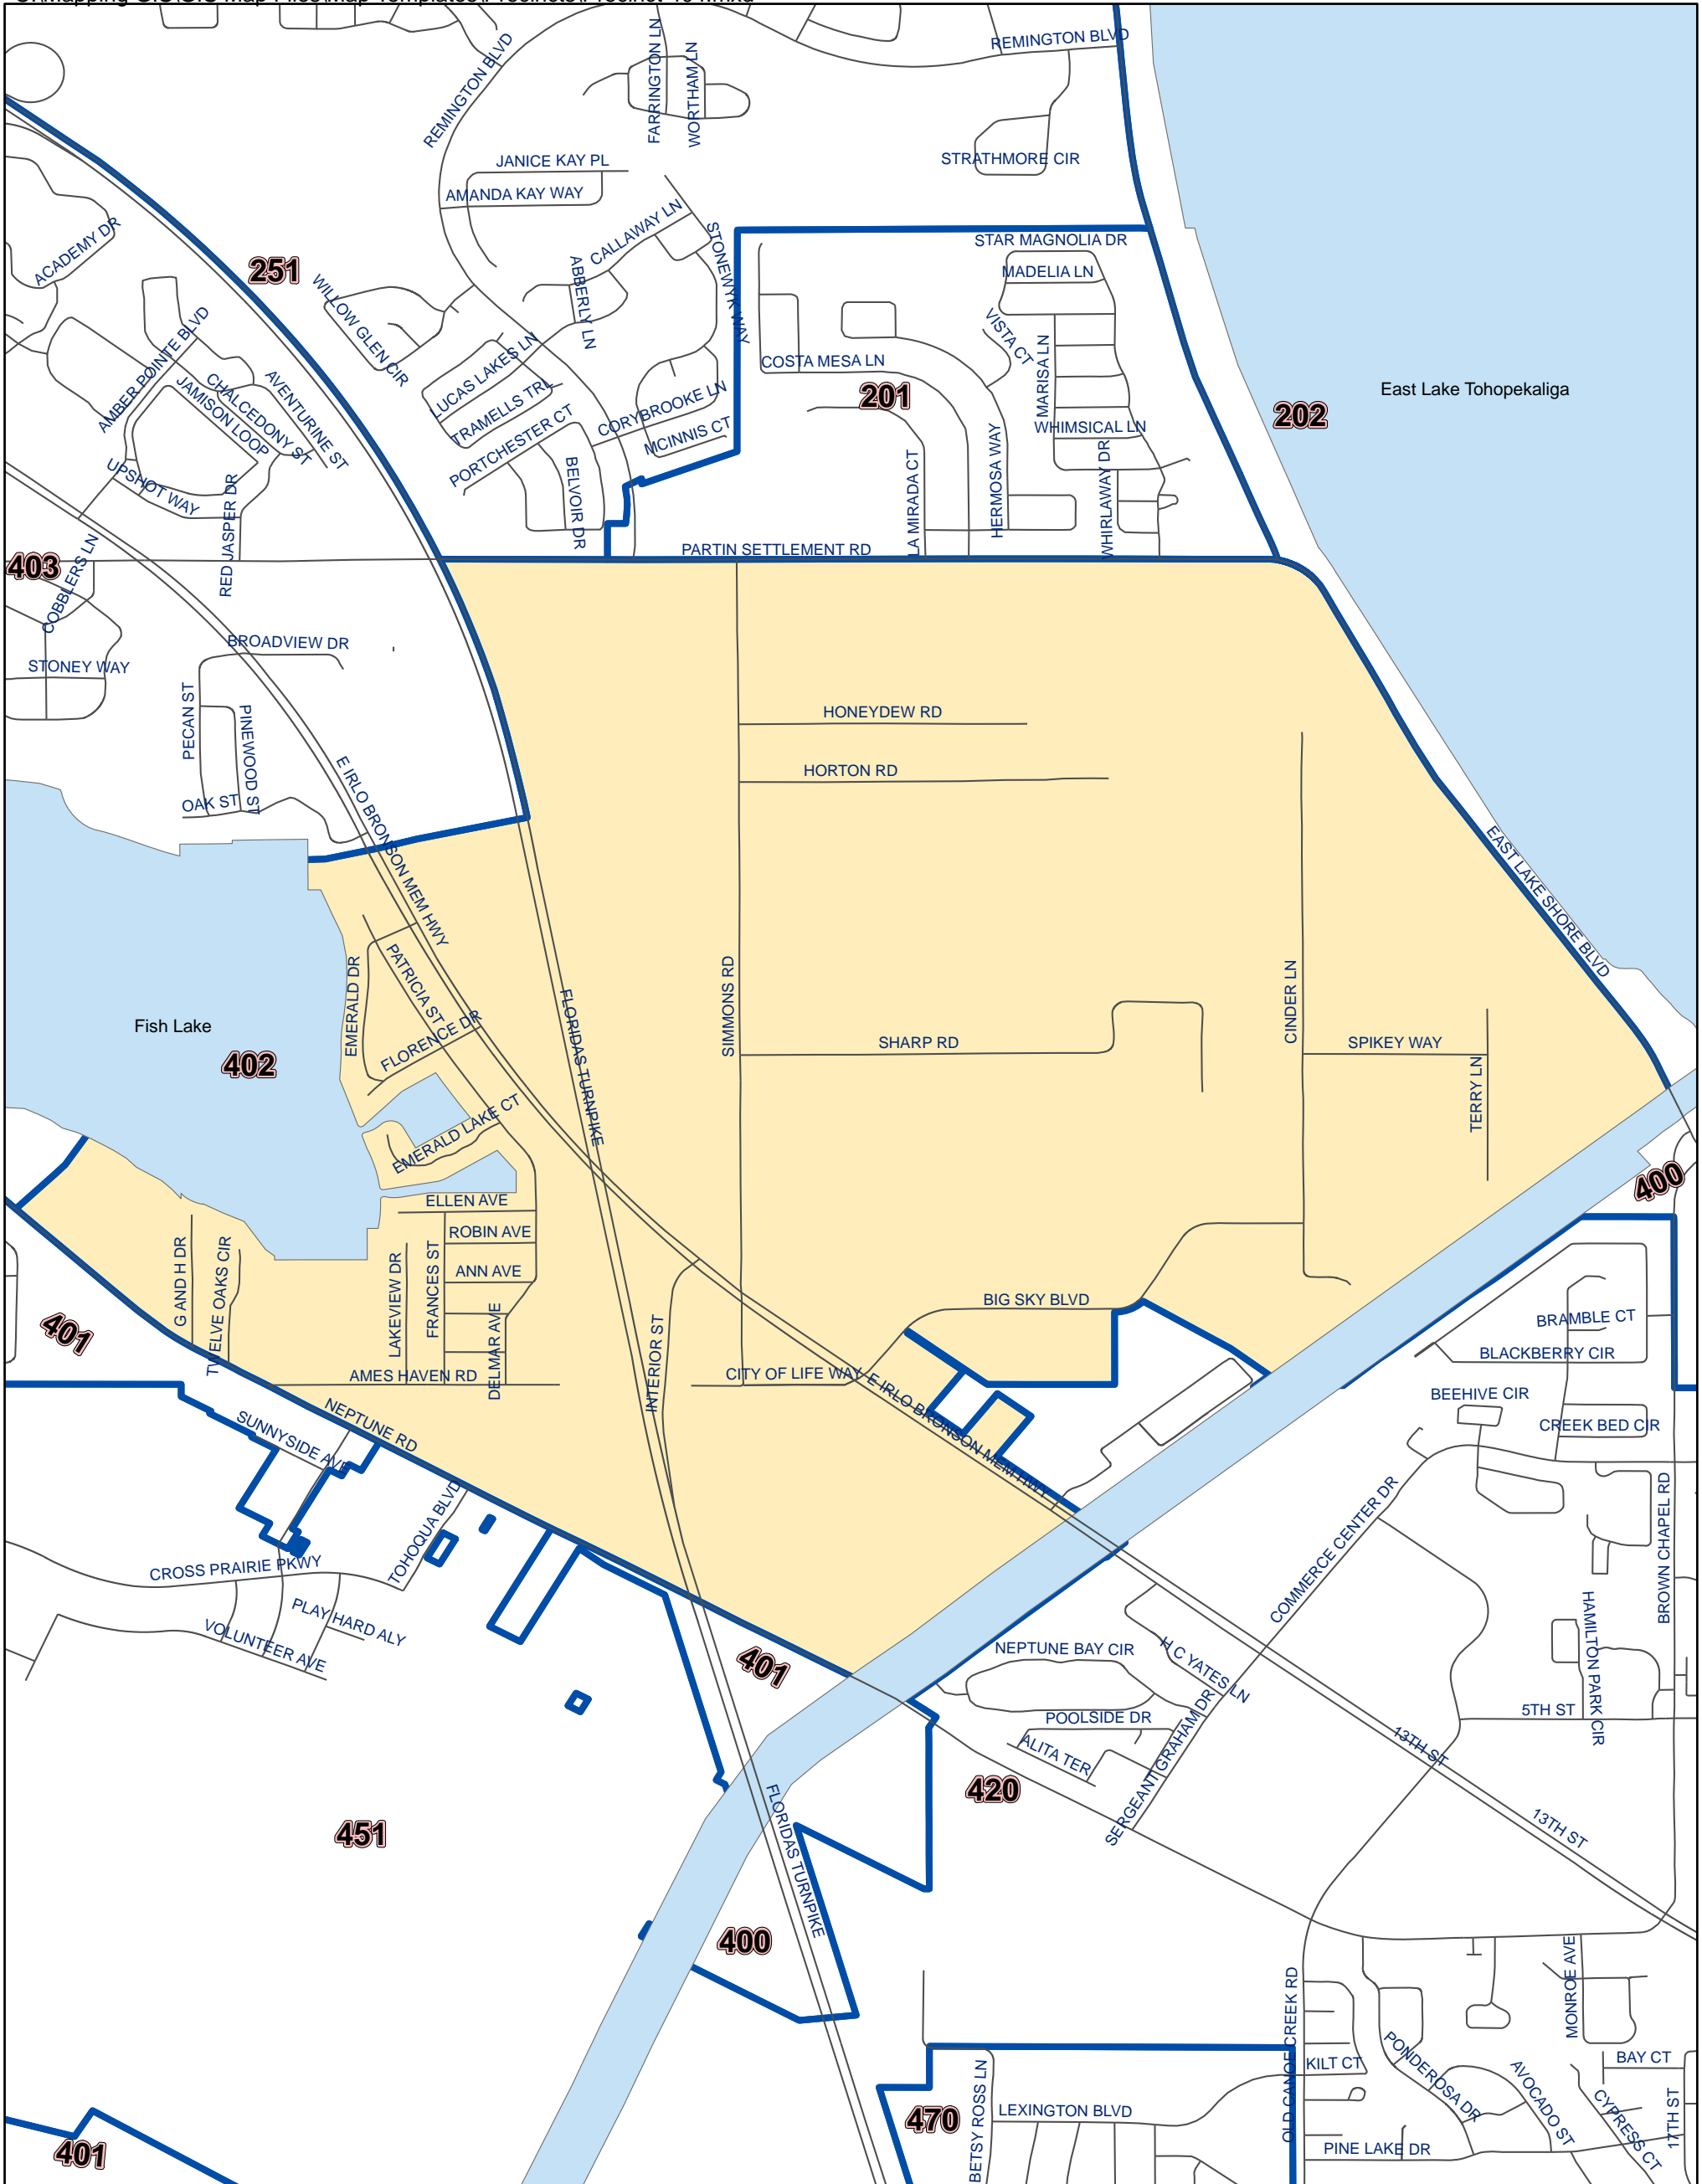

# Osceola County Voting Precinct 402

U:\Mapping GIS\GIS Map Files\Map Templates\Precincts\Precinct 404.mxd

*Vote Osceola*  
August 2018

MAP PRODUCED BY  
THE OSCEOLA COUNTY  
SUPERVISOR OF  
ELECTIONS OFFICE.

**Polling Location:**  
**Osceola Heritage Park**  
**1901 Chief Osceola Trail**  
**Kissimmee, FL 34744**

Disclaimer: Precinct boundaries may not have been modified to include the latest annexations within the cities of Kissimmee and St. Cloud. Any questions as to the precinct boundaries in these areas should be directed to the Osceola County Supervisor of Elections Office.