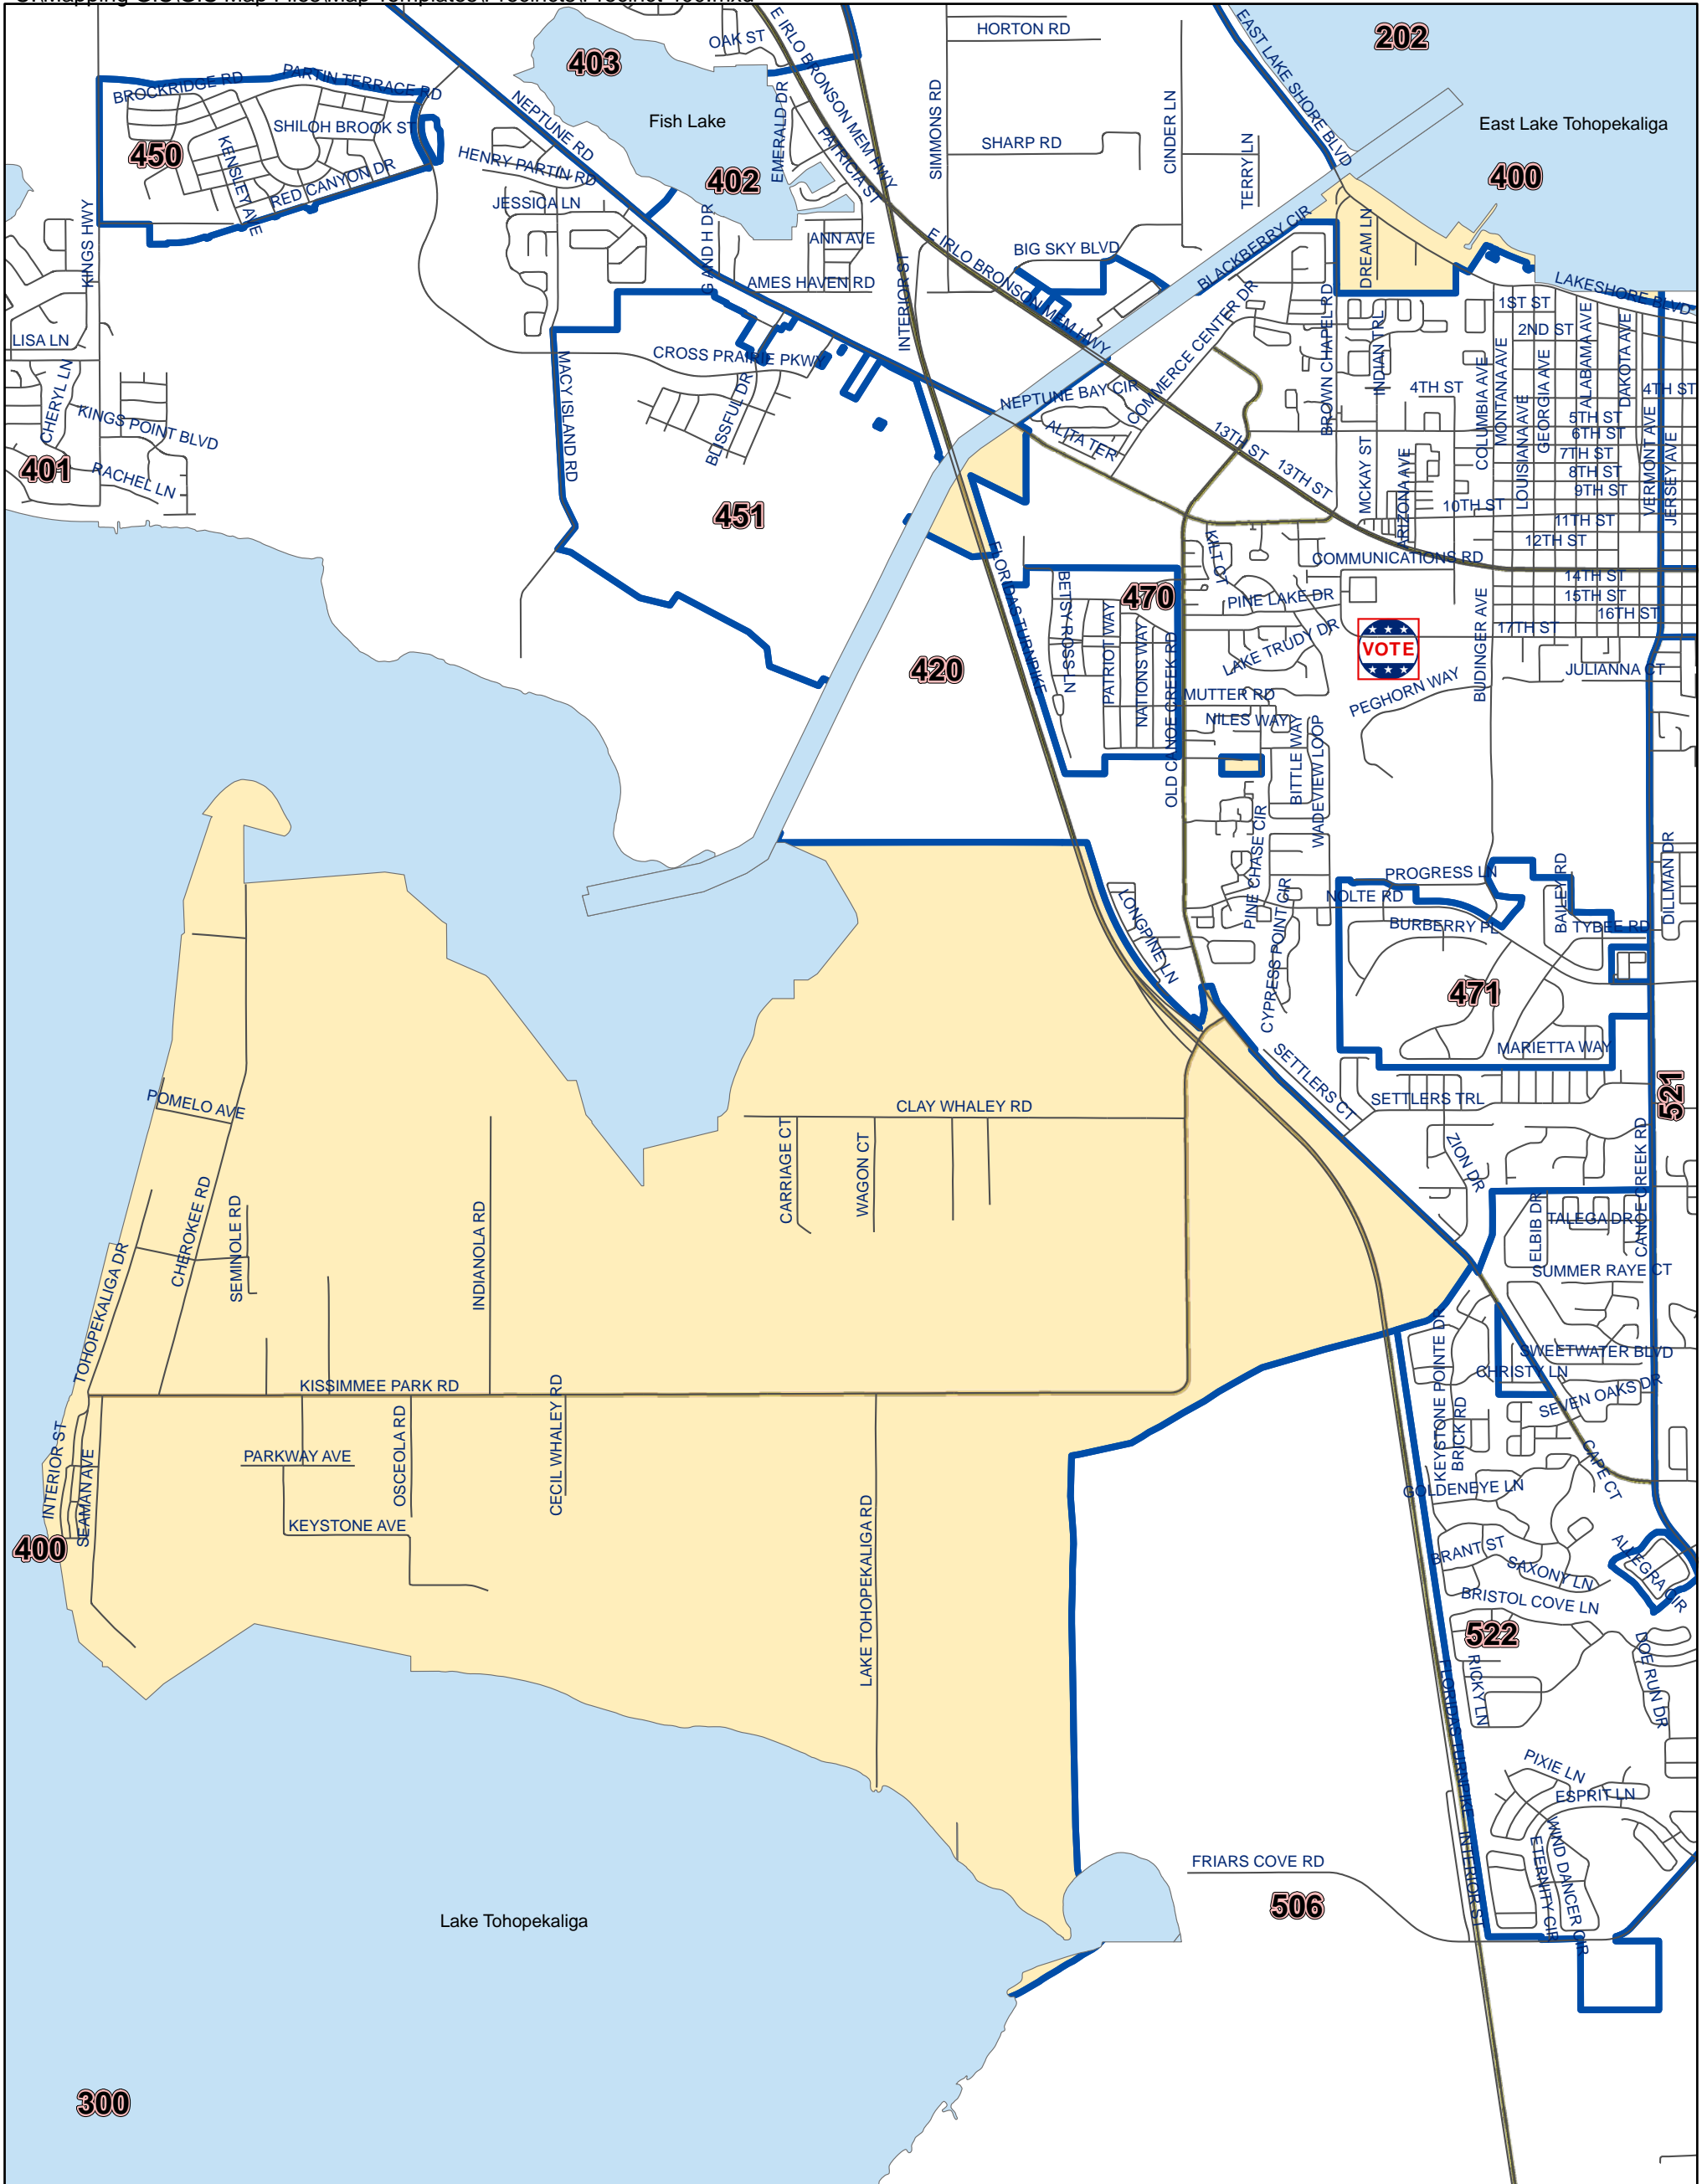

Osceola County Voting Precinct 400

U:\Mapping GIS\GIS Map Files\Map Templates\Precincts\Precinct 400.mxd

Vote Osceola
 MAP PRODUCED BY
 THE OSCEOLA COUNTY
 SUPERVISOR OF
 ELECTIONS OFFICE.
 September 2018

Polling Location:
17th Street Civic Center
3001 17th St.
St. Cloud, FL 34769

Disclaimer: Precinct boundaries may not have been modified to include the latest annexations within the cities of Kissimmee and St. Cloud. Any questions as to the precinct boundaries in these areas should be directed to the Osceola County Supervisor of Elections Office.