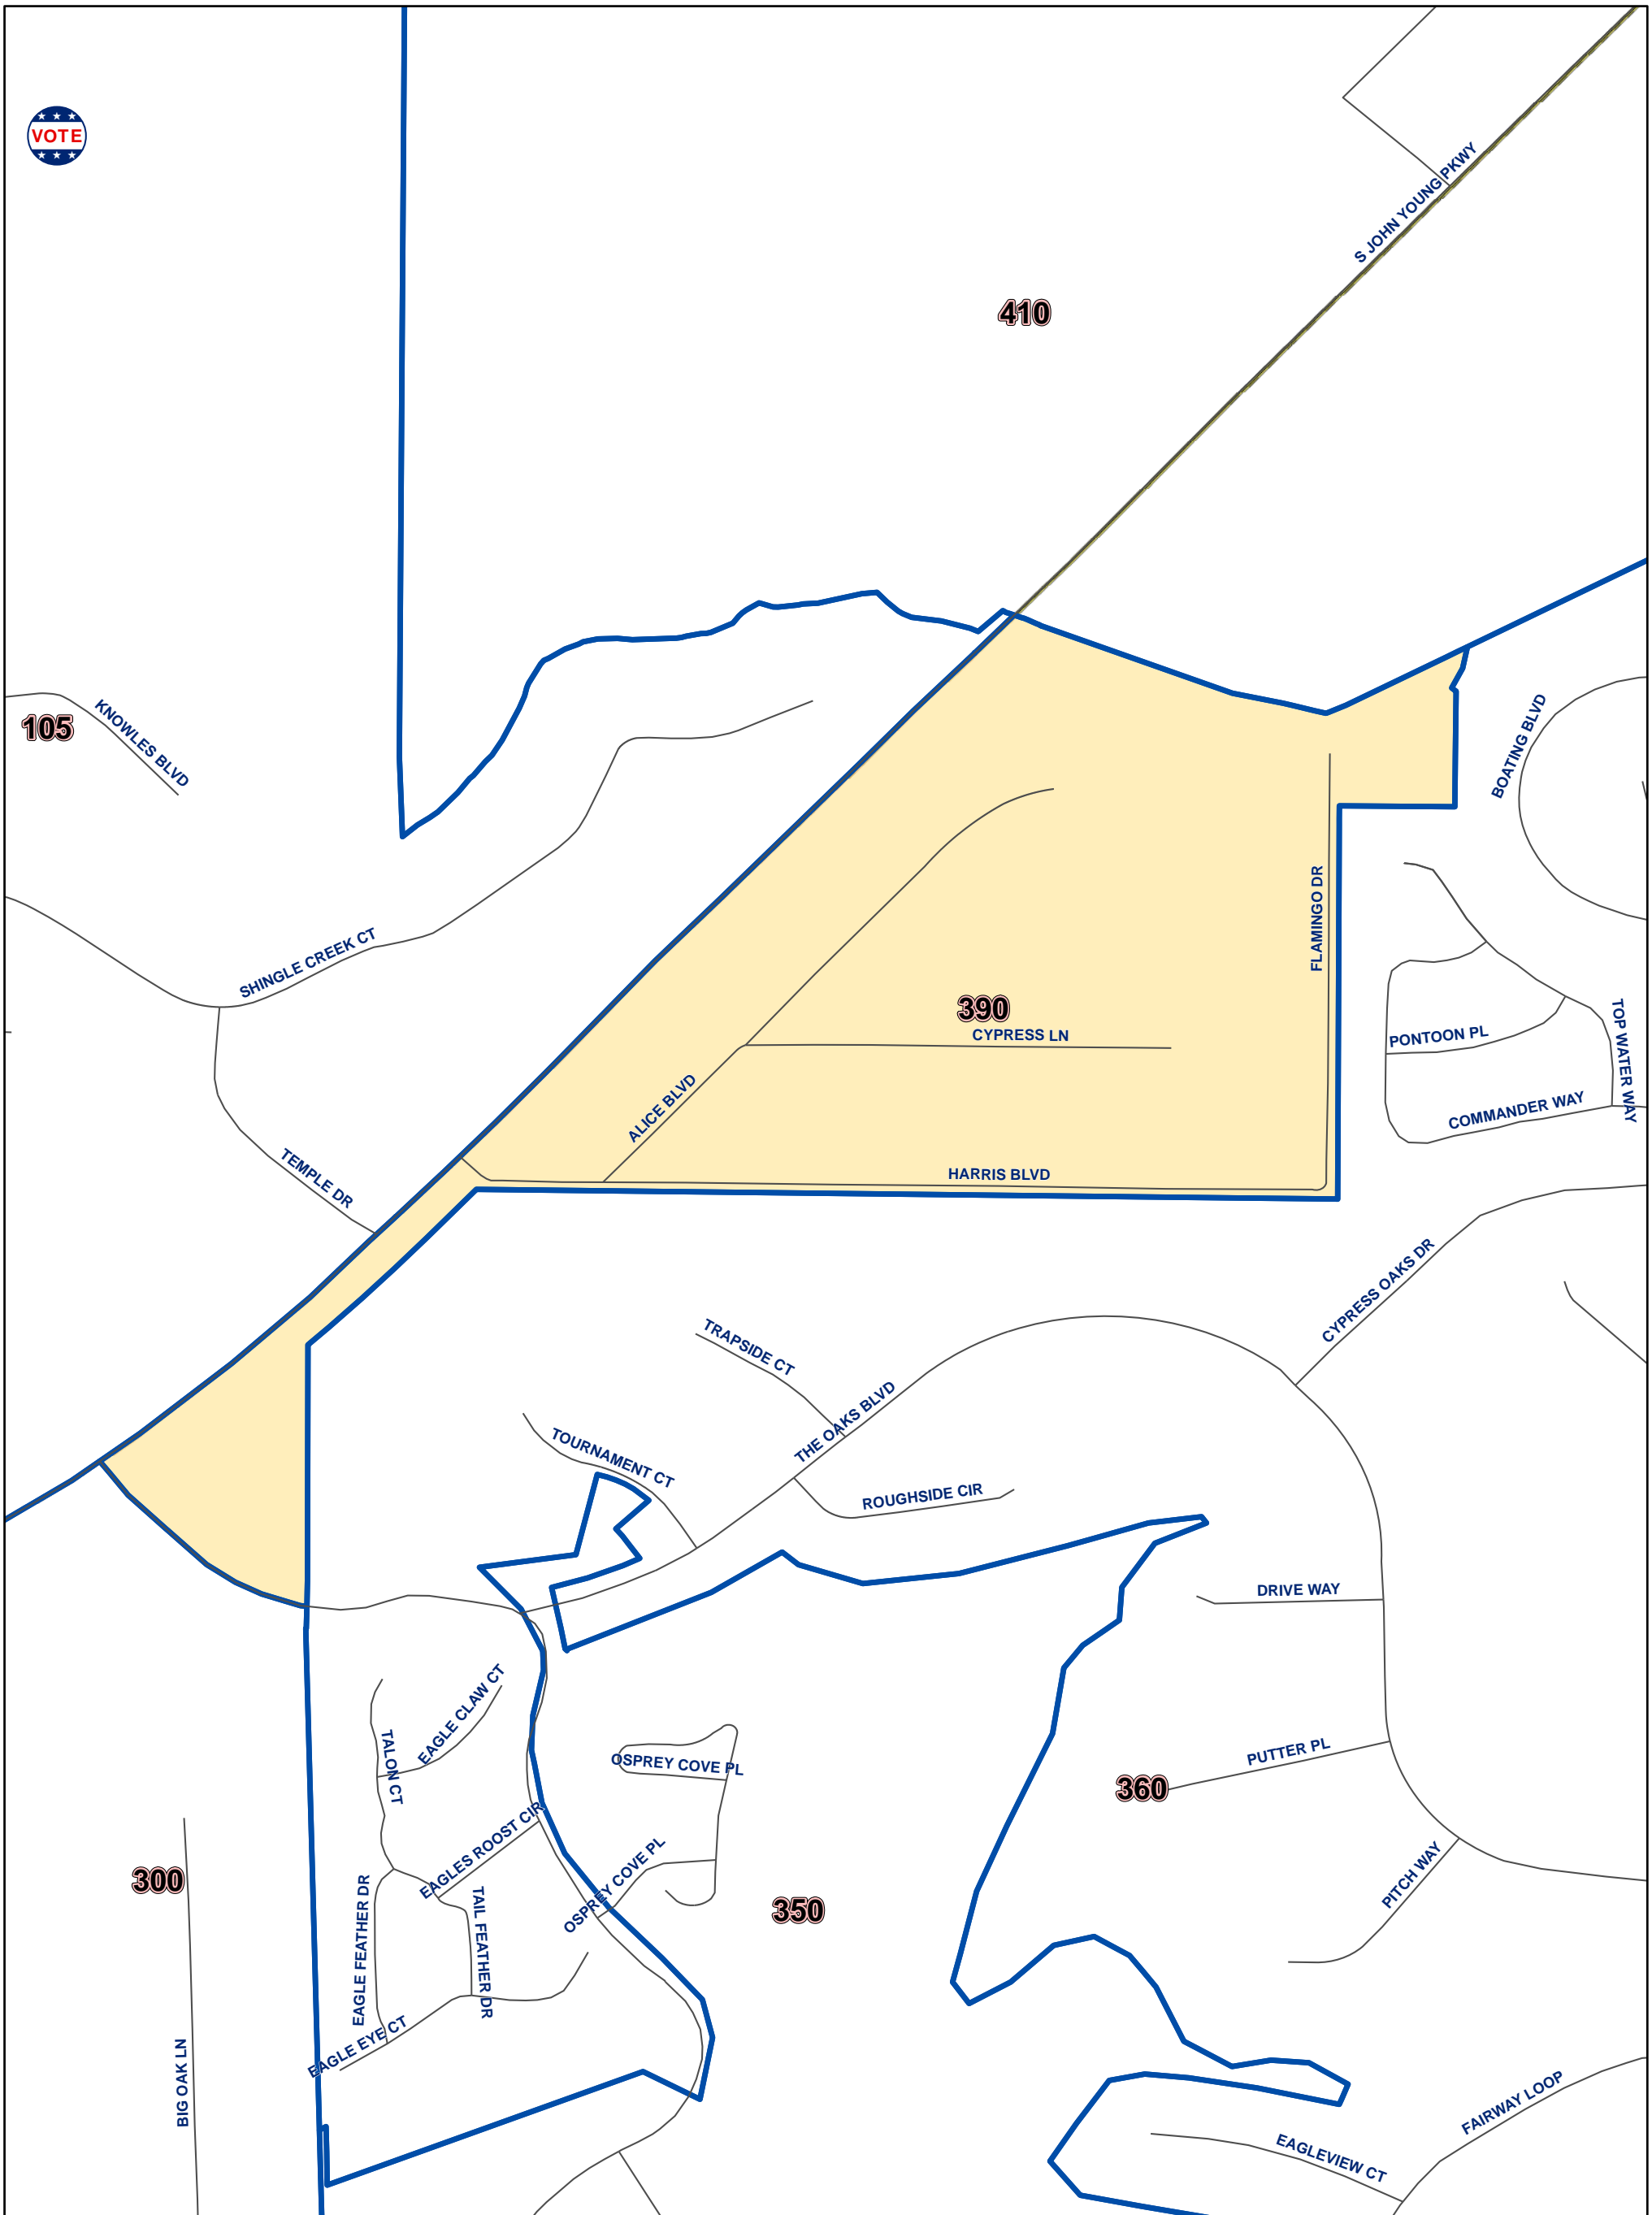

Osceola County Voting Precinct 390

MAP PRODUCED BY
THE OSCEOLA COUNTY
SUPERVISOR OF
ELECTIONS OFFICE.

Polling Location:
The Vine Church
1003 S. John Young Parkway
Kissimmee, FL 34741

Disclaimer: Precinct boundaries may not have been modified to include the latest annexations within the cities of Kissimmee and St. Cloud. Any questions as to the precinct boundaries in these areas should be directed to the Osceola County Supervisor of Elections Office.

POLLING LOCATION NOT SHOWN WITHIN THE BOUNDARY OF THIS PRECINCT