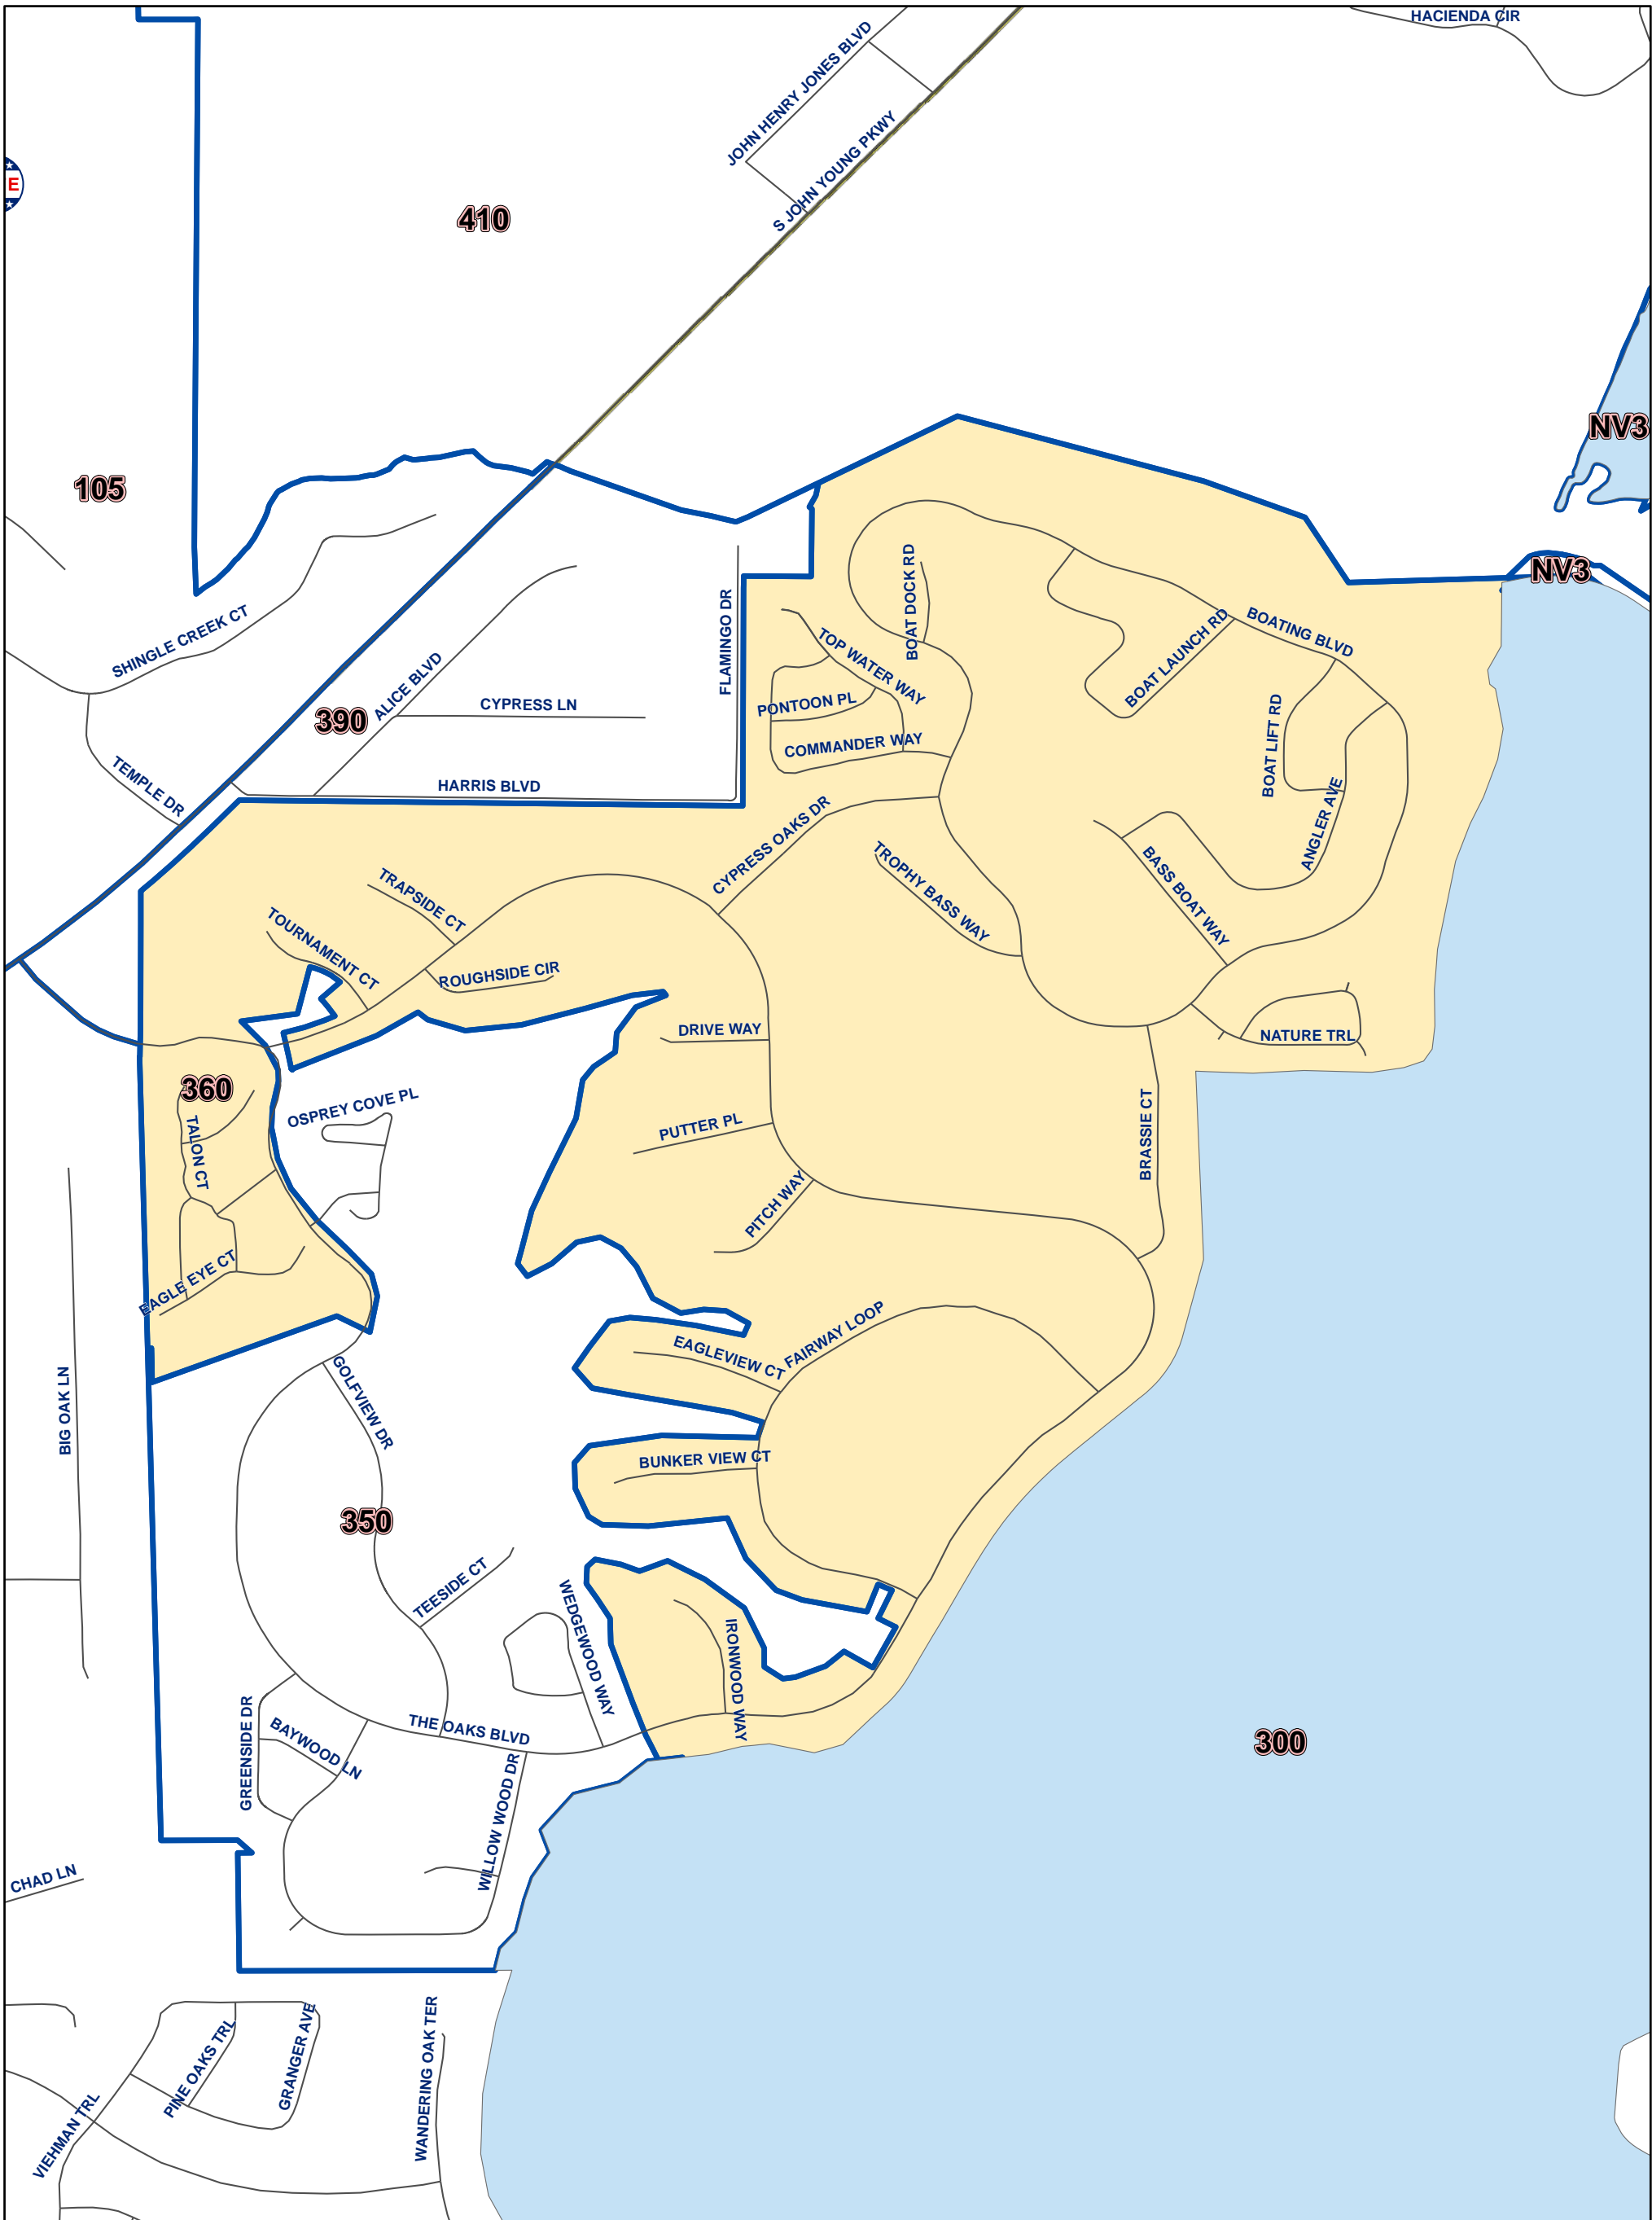

Osceola County Voting Precinct 360

MAP PRODUCED BY
THE OSCEOLA COUNTY
SUPERVISOR OF
ELECTIONS OFFICE.

Polling Location:
The Vine Church
1003 S. John Young Parkway
Kissimmee, FL 34741

POLLING LOCATION NOT SHOWN WITHIN THE BOUNDARY OF THIS PRECINCT

Disclaimer: Precinct boundaries may not have been modified to include the latest annexations within the cities of Kissimmee and St. Cloud. Any questions as to the precinct boundaries in these areas should be directed to the Osceola County Supervisor of Elections Office.