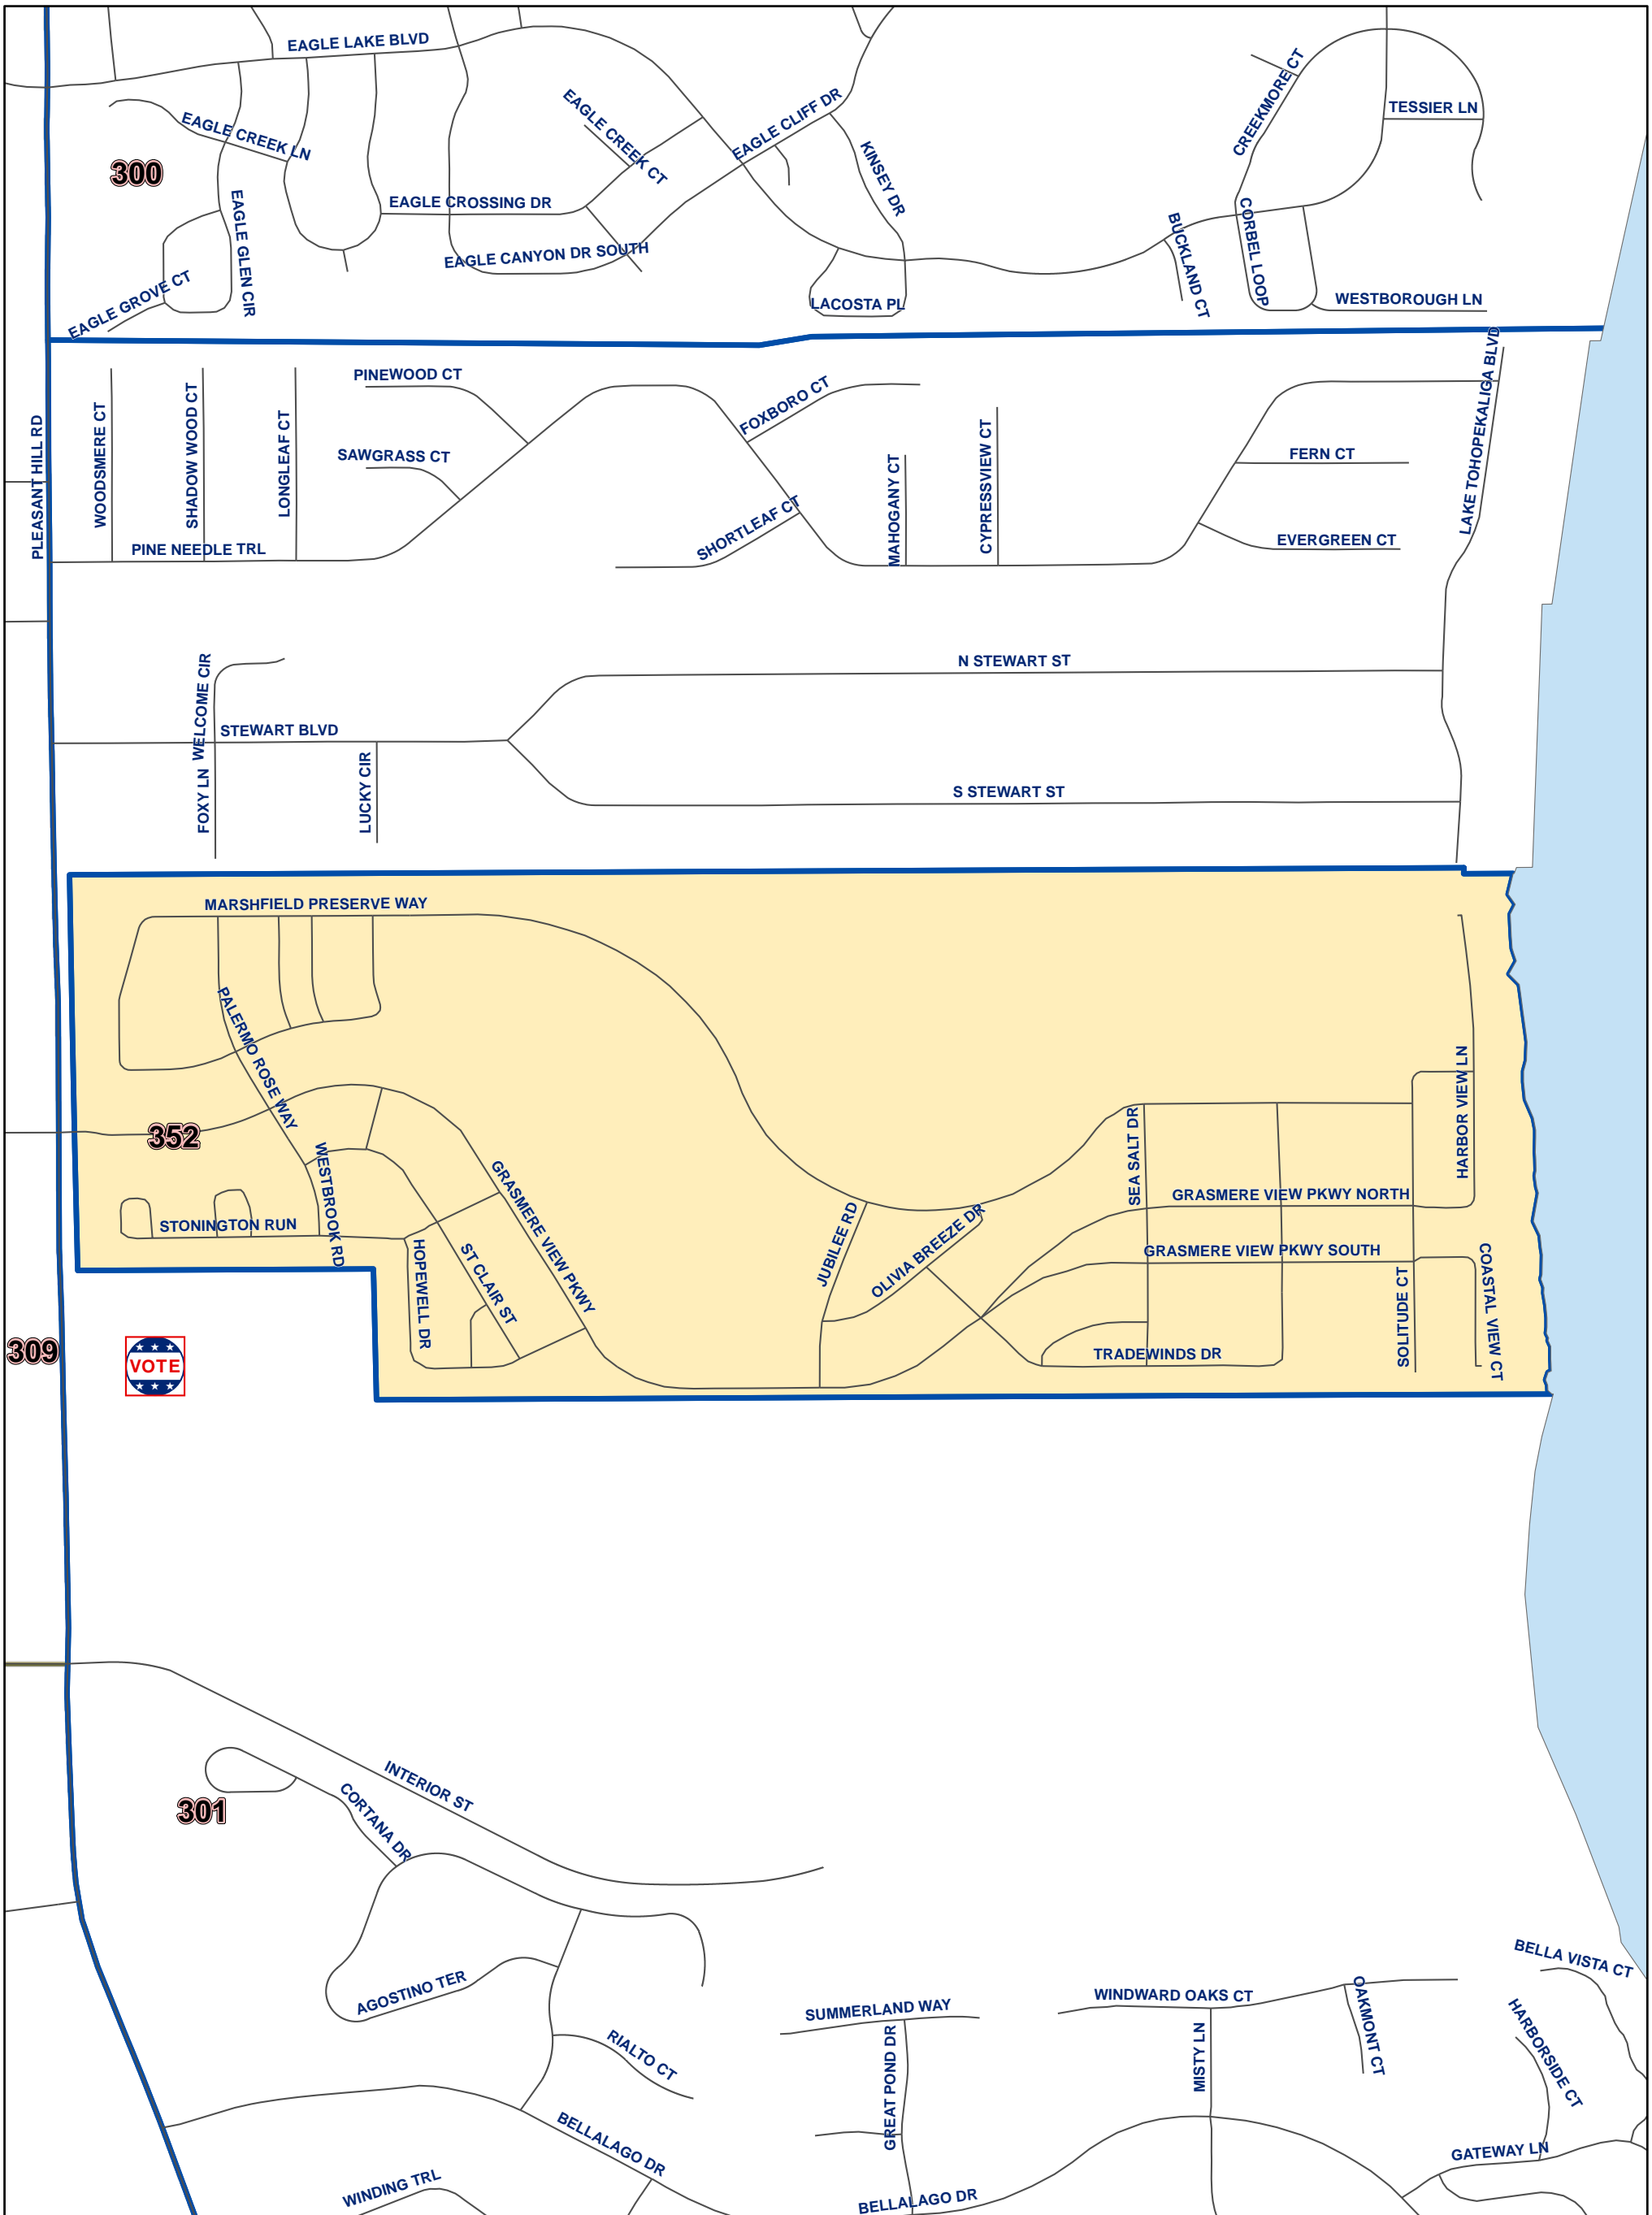

Osceola County Voting Precinct 352

MAP PRODUCED BY
THE OSCEOLA COUNTY
SUPERVISOR OF
ELECTIONS OFFICE.

Polling Location:
Poinciana Christian Church
3181 Pleasant Hill Rd.
Kissimmee, FL 34746

Disclaimer: Precinct boundaries may not have been modified to include the latest annexations within the cities of Kissimmee and St. Cloud. Any questions as to the precinct boundaries in these areas should be directed to the Osceola County Supervisor of Elections Office.

POLLING LOCATION NOT SHOWN WITHIN THE BOUNDARY OF THIS PRECINCT