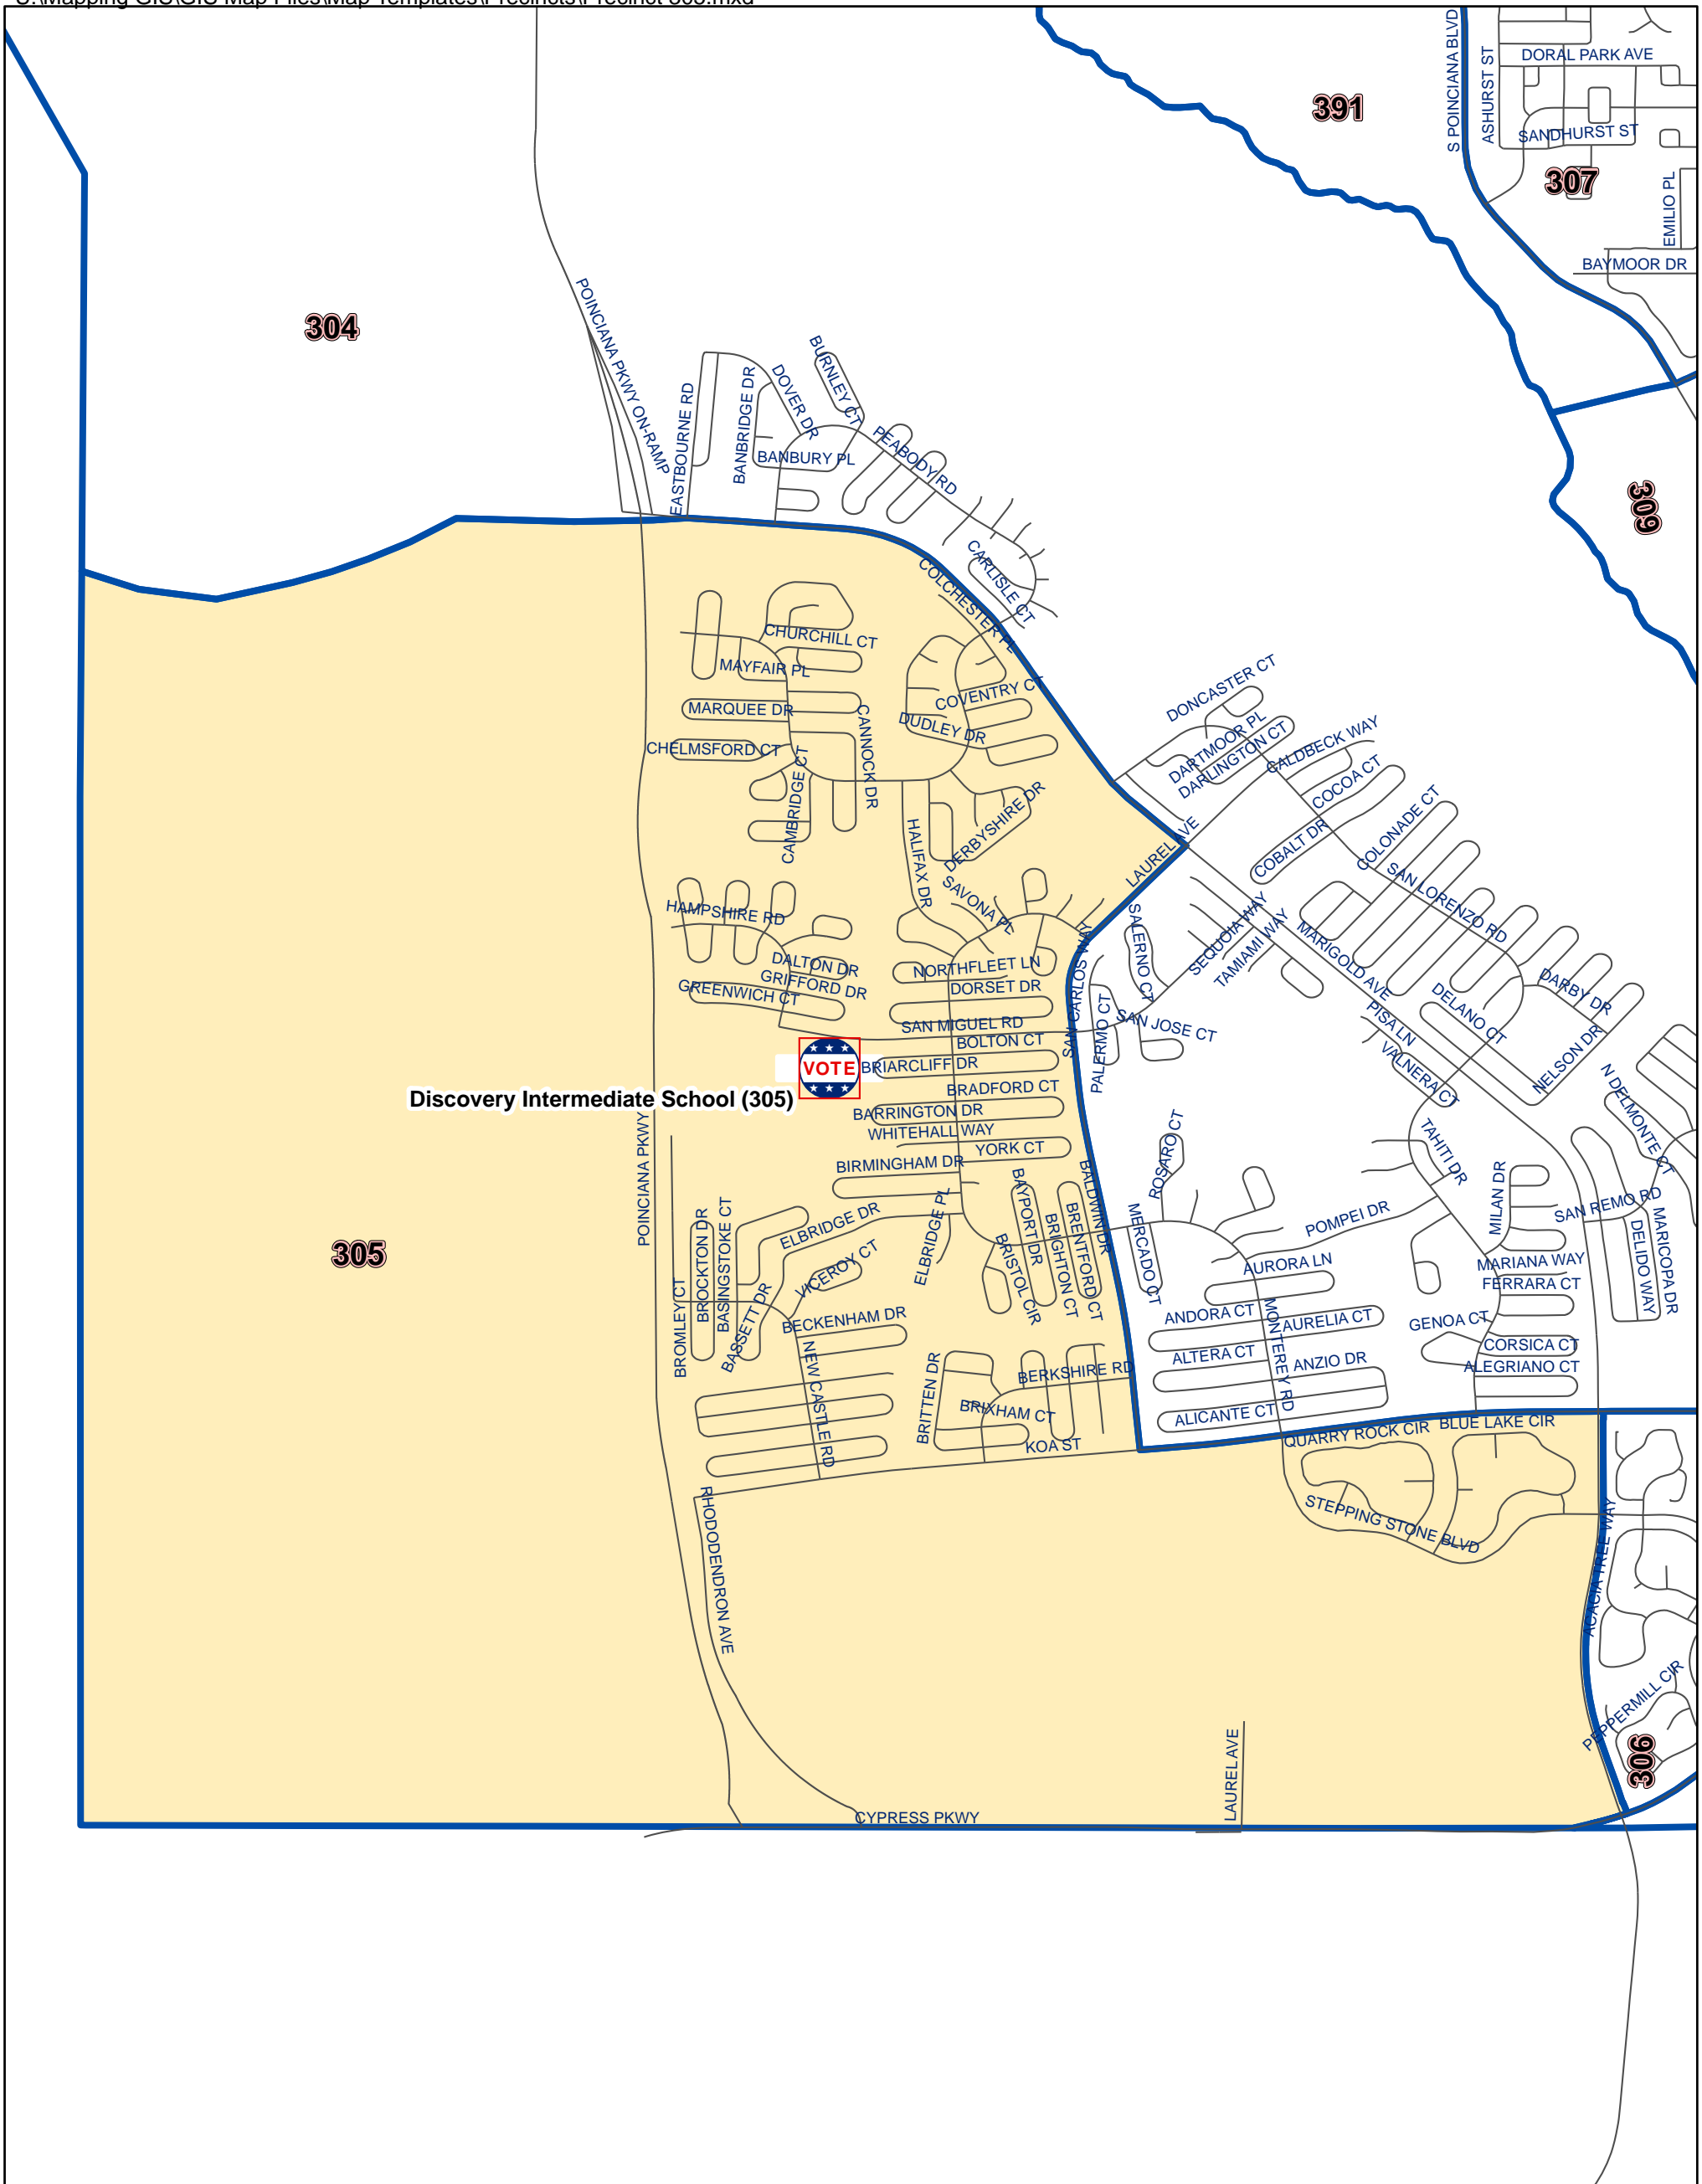

Osceola County Voting Precinct 305

U:\Mapping GIS\GIS Map Files\Map Templates\Precincts\Precinct 305.mxd

MAP PRODUCED BY
THE OSCEOLA COUNTY
SUPERVISOR OF
ELECTIONS OFFICE.

Polling Location:
Discovery Intermediate School
5350 San Miguel Rd.
Poinciana, FL 34758

Disclaimer: Precinct boundaries may not have been modified to include the latest annexations within the cities of Kissimmee and St. Cloud. Any questions as to the precinct boundaries in these areas should be directed to the Osceola County Supervisor of Elections Office.