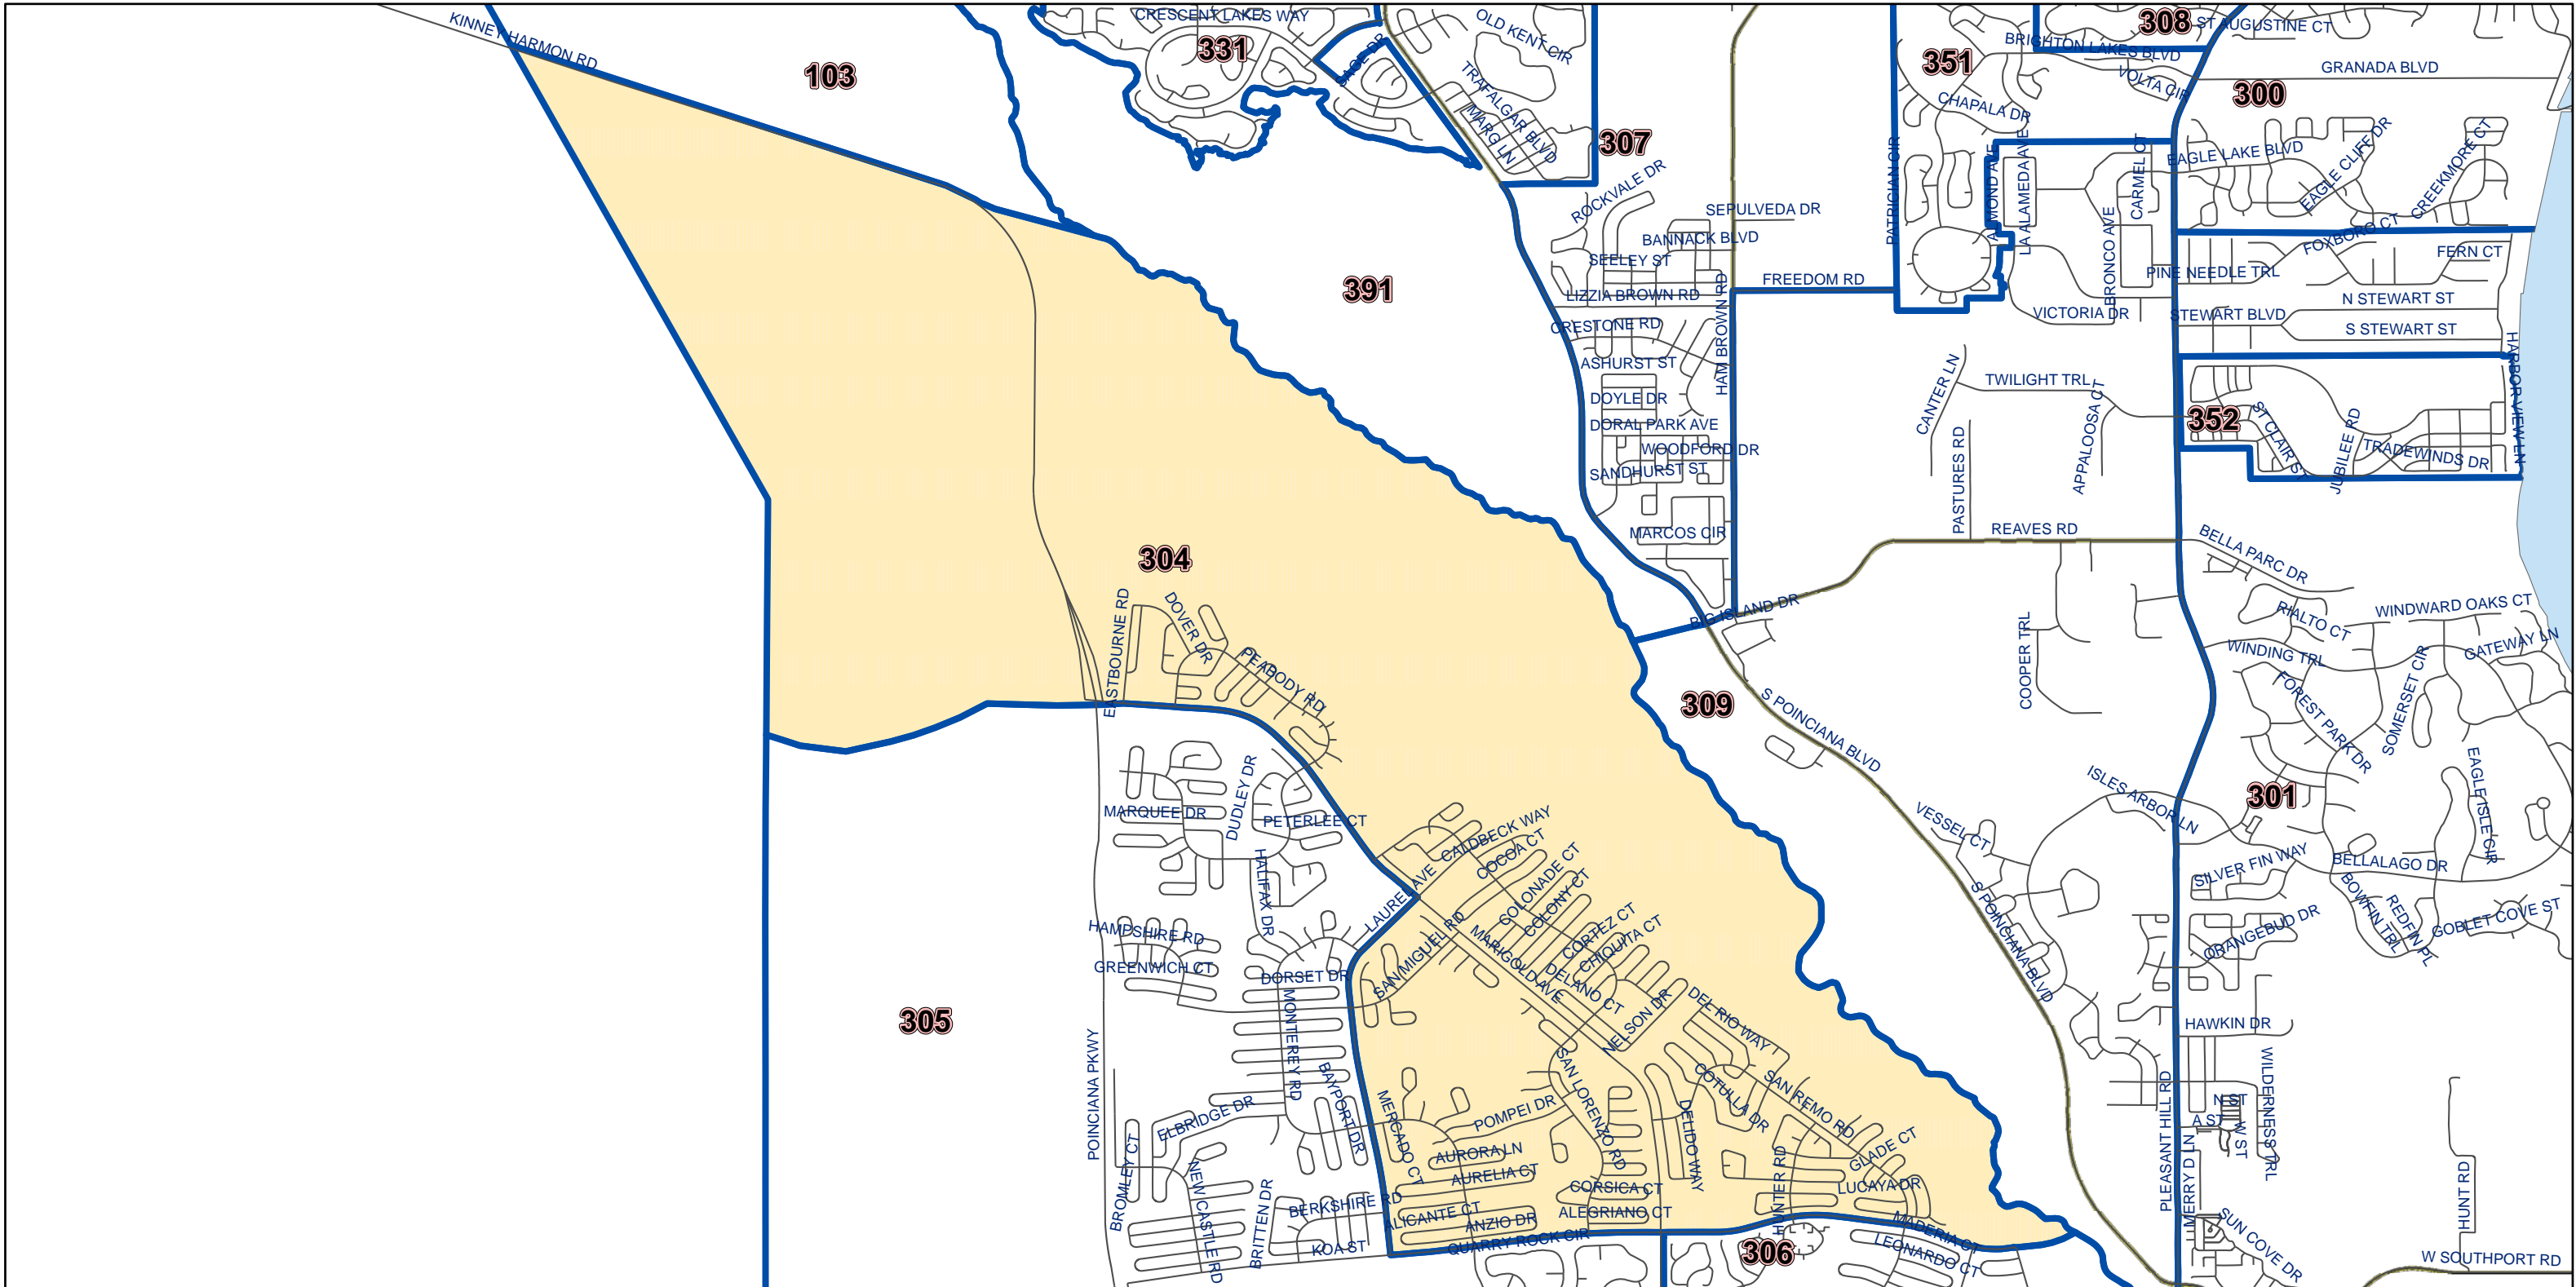

Osceola County Voting Precinct 304

U:\Mapping GIS\GIS Map Files\Map Templates\Precincts\Precinct 304.mxd

POLLING LOCATION NOT SHOWN WITHIN THE BOUNDARY OF THIS PRECINCT

MAP PRODUCED BY
THE OSCEOLA COUNTY
SUPERVISOR OF
ELECTIONS OFFICE.

Polling Location:
Gym & Aquatic Center
625 Country Club Dr.
Poinciana, FL 34759

DISCLAIMER: The Supervisor of Elections Office and Osceola County specifically disclaims any warranty, either expressed or implied, including, but not limited to, the implied warranties of merchantability and fitness for a particular use. The entire risk as to quality and performance is with the requestor. In no event will the County or its staff be liable for any direct, indirect, incidental, special, consequential, or other damages, including loss of profit, arising out of the use of this data even if the County has been advised of the possibility of such damages. The requestor acknowledges and accepts the limitations of the Data, including the fact that the Data is dynamic and is in a constant state of maintenance, correction and update.

DISCLAIMER: Precinct boundaries may not have been modified to include the latest annexations within the cities of Kissimmee and St. Cloud. Any questions as to the precinct boundaries in these areas should be directed to the Osceola County Supervisor of Elections Office.