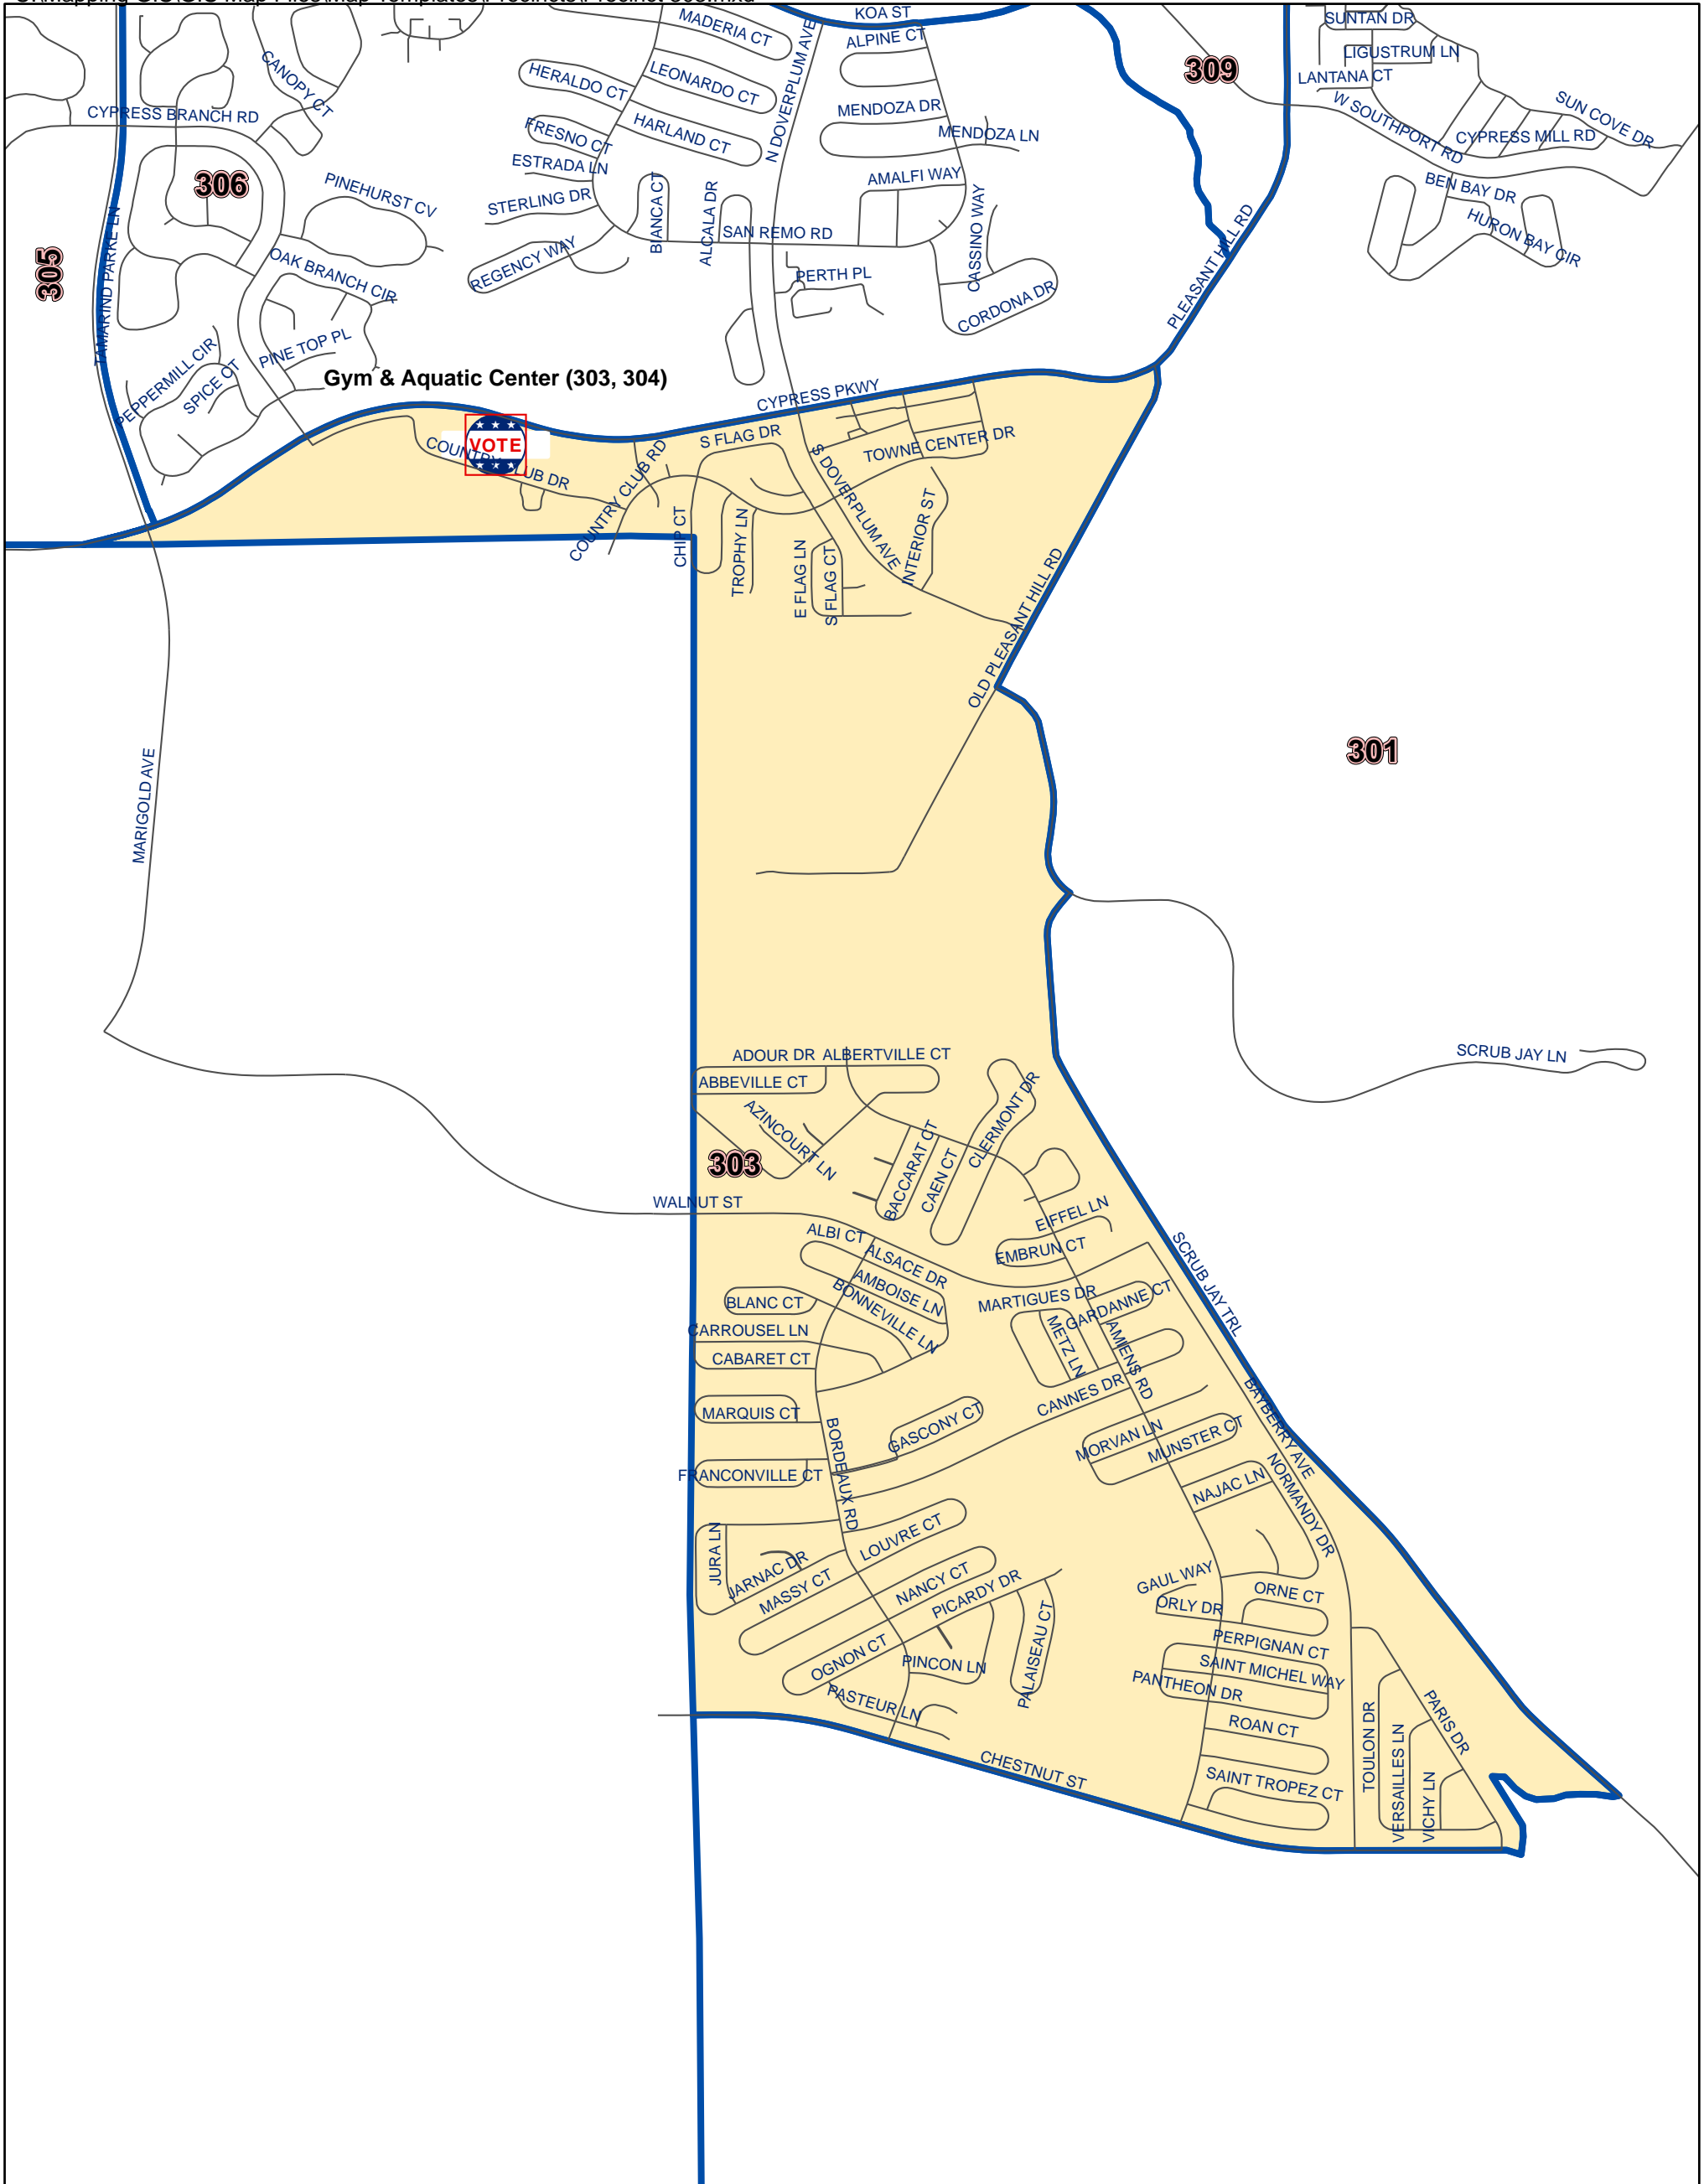

# Osceola County Voting Precinct 303

U:\Mapping GIS\GIS Map Files\Map Templates\Precincts\Precinct 303.mxd

MAP PRODUCED BY  
THE OSCEOLA COUNTY  
SUPERVISOR OF  
ELECTIONS OFFICE.

**Polling Location:**  
**Gym & Aquatic Center**  
**625 Country Club Dr.**  
**Poinciana, FL 34759**

Disclaimer: Precinct boundaries may not have been modified to include the latest annexations within the cities of Kissimmee and St. Cloud. Any questions as to the precinct boundaries in these areas should be directed to the Osceola County Supervisor of Elections Office.